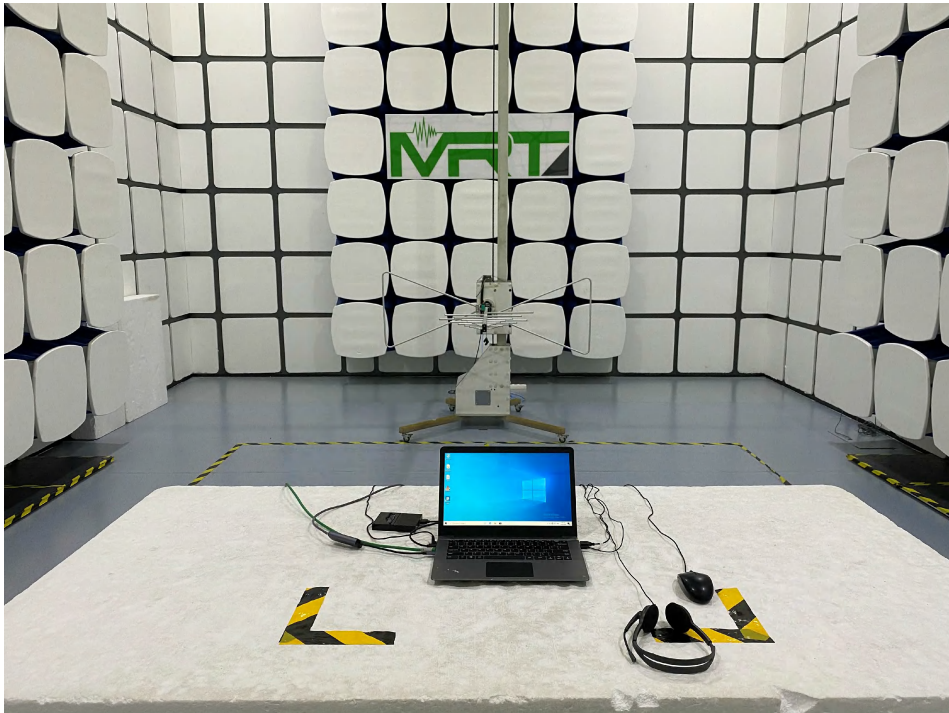

RF Test Setup Photograph

Description: Front View of the Conducted Emission Test Setup for 0.15MHz ~ 30MHz

Description: Back View of the Conducted Emission Test Setup for 0.15MHz ~ 30MHz

Description: Radiated Emission Test Setup for below 1000MHz

Description: Radiated Emission Test Setup for above 1000MHz

Description: RF Conducted Measurement Test Setup

SAR Test Setup Photograph

Description: Body Bottom with 0mm gap