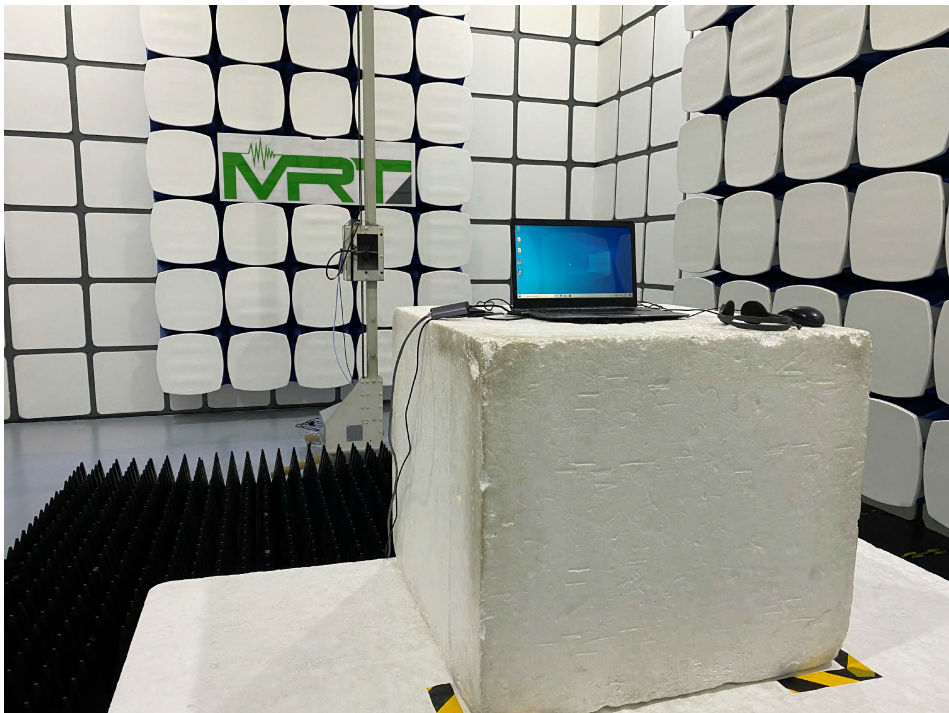

RF Test Setup Photograph

Description: Front View of the Conducted Emission Test Setup for 0.15MHz ~ 30MHz

Description: Back View of the Conducted Emission Test Setup for 0.15MHz ~ 30MHz

Description: Radiated Emission Test Setup for below 1000MHz

Description: Radiated Emission Test Setup for above 1000MHz

Description: RF Conducted Measurement Test Setup

SAR Test Setup Photograph

Description: Body Bottom with 0mm gap