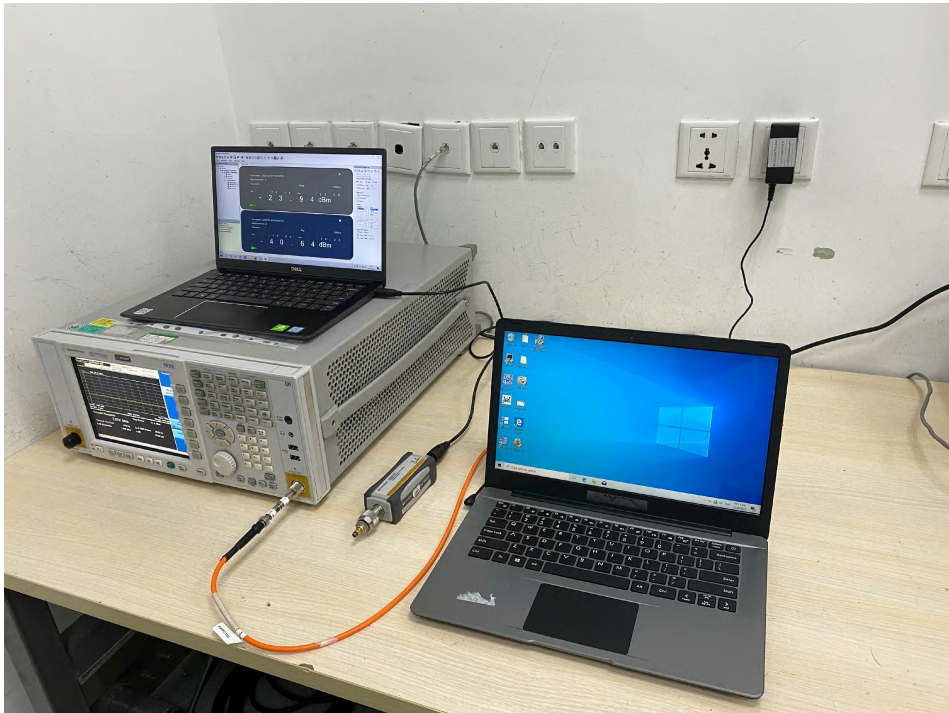

RF Test Setup Photograph

Description: Front View of the Conducted Emission Test Setup for 0.15MHz ~ 30MHz

Description: Back View of the Conducted Emission Test Setup for 0.15MHz ~ 30MHz

Description: Radiated Emission Test Setup for below 1000MHz

Description: Radiated Emission Test Setup for above 1000MHz

Description: RF Conducted Measurement Test Setup

SAR Test Setup Photograph

Description: Body Bottom with 0mm gap