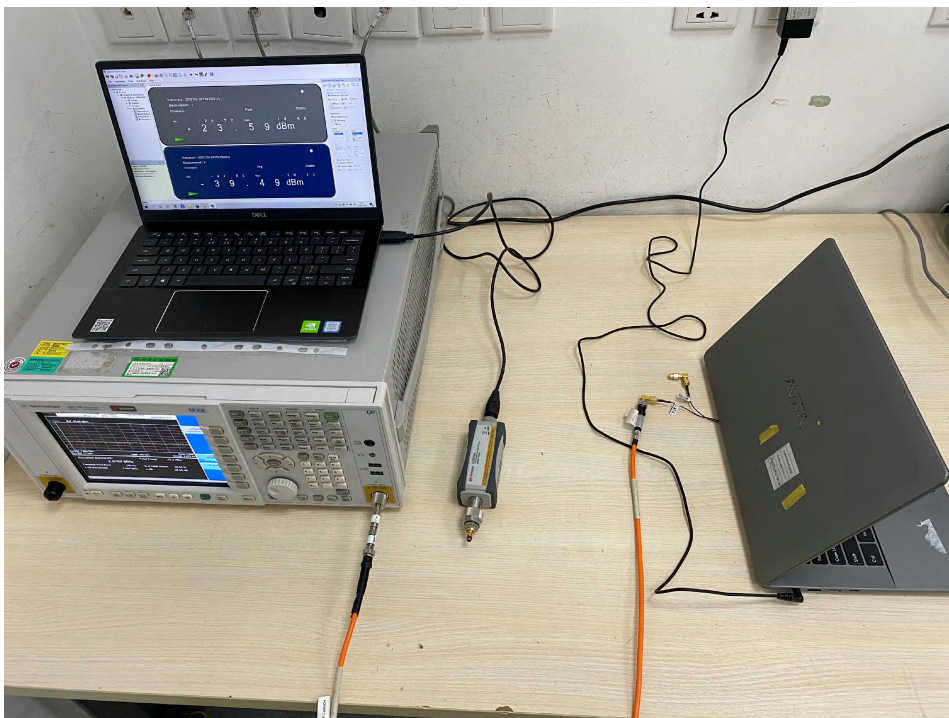

RF Test Setup Photograph

Description: Front View of the Conducted Emission Test Setup for 0.15MHz ~ 30MHz

Description: Back View of the Conducted Emission Test Setup for 0.15MHz ~ 30MHz

Description: Radiated Emission Test Setup for below 1000MHz

Description: Radiated Emission Test Setup for above 1000MHz

Description: RF Conducted Measurement Test Setup

SAR Test Setup Photograph

Description: Body Bottom with 0mm gap