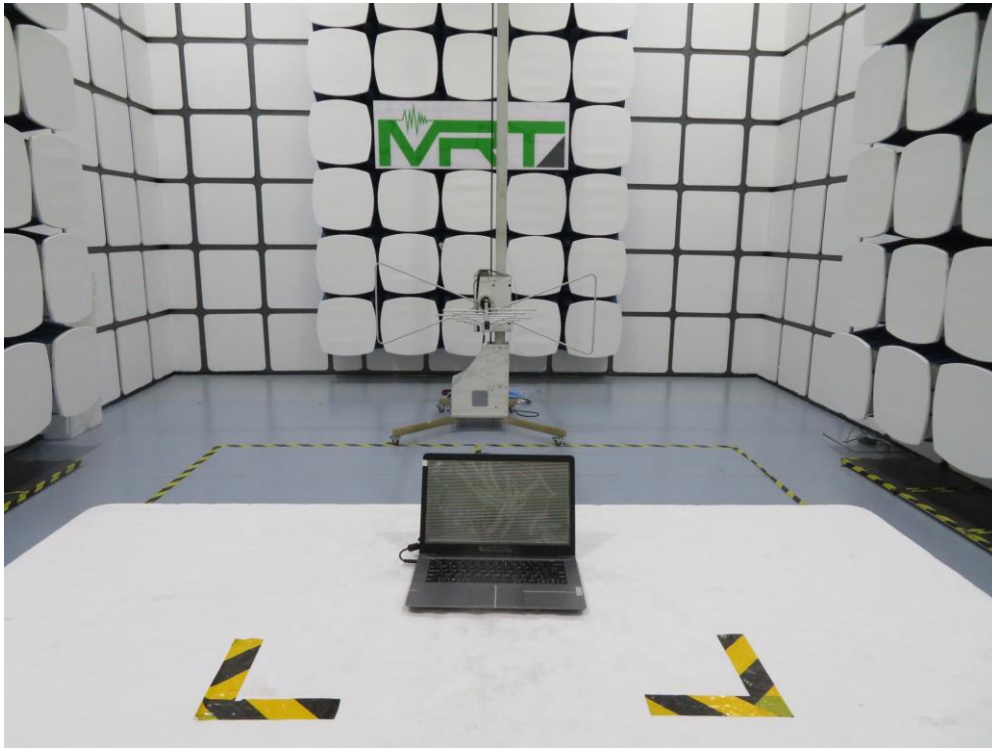

RF Test Setup Photograph

Description: Front View of the Conducted Emission Test Setup for 0.15MHz ~ 30MHz

Description: Back View of the Conducted Emission Test Setup for 0.15MHz ~ 30MHz

Description: Radiated Emission Test Setup for below 1000MHz

Description: Radiated Emission Test Setup for above 1000MHz

SAR Test Setup Photograph

Description: Body Bottom with 0mm gap