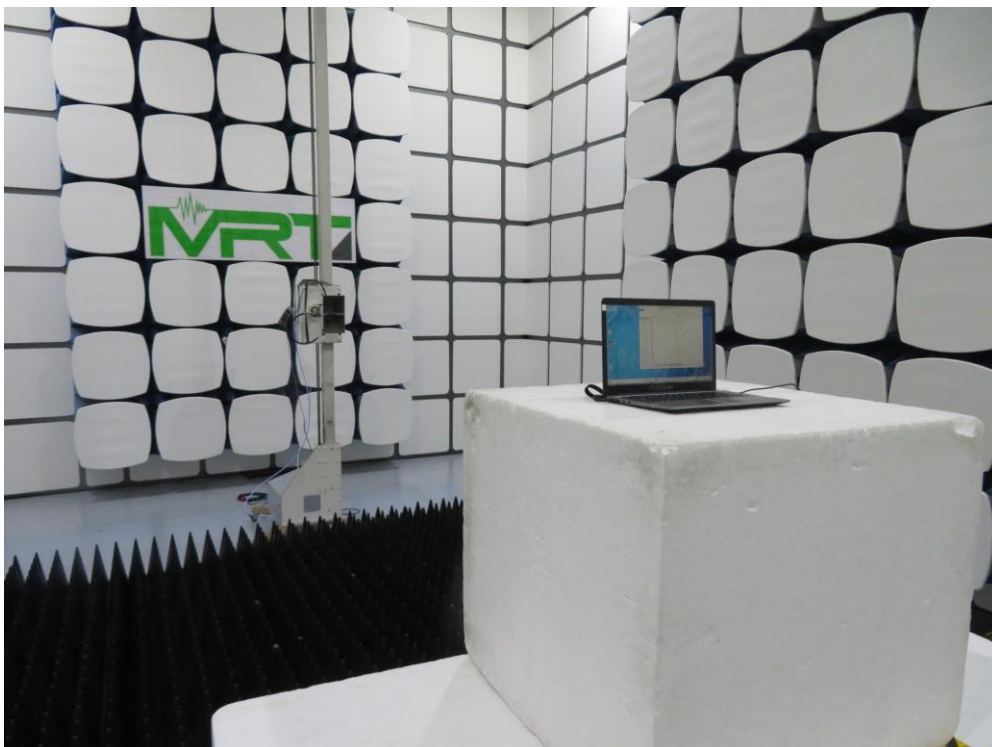

RF Test Setup Photograph

Description: Front View of the Conducted Emission Test Setup for 0.15MHz ~ 30MHz

Description: Back View of the Conducted Emission Test Setup for 0.15MHz ~ 30MHz

Description: Radiated Emission Test Setup for below 1000MHz

Description: Radiated Emission Test Setup for above 1000MHz

SAR Test Setup Photograph

Description: Body Bottom with 0mm gap