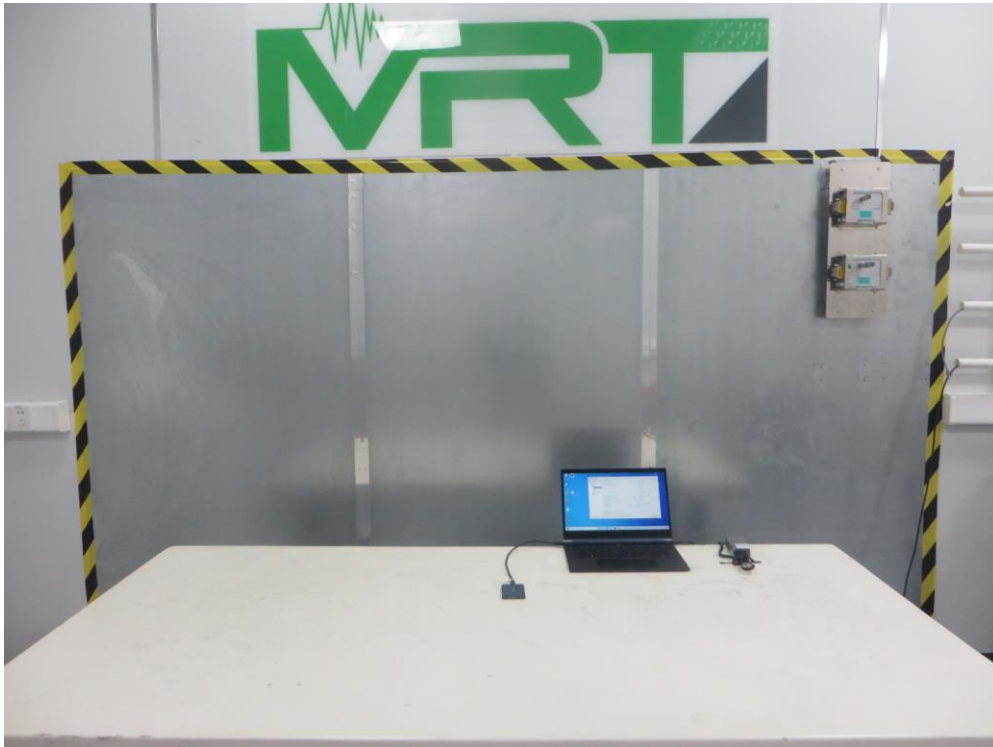

## Test Setup Photograph

Description: Front View of Conducted Emission Test Setup for Power Port

Description: Back View of Conducted Emission Test Setup for Power Port

Description: Radiated Spurious Emission Test Setup for Below 1GHz

Description: Radiated Spurious Emission Test Setup for Above 1GHz