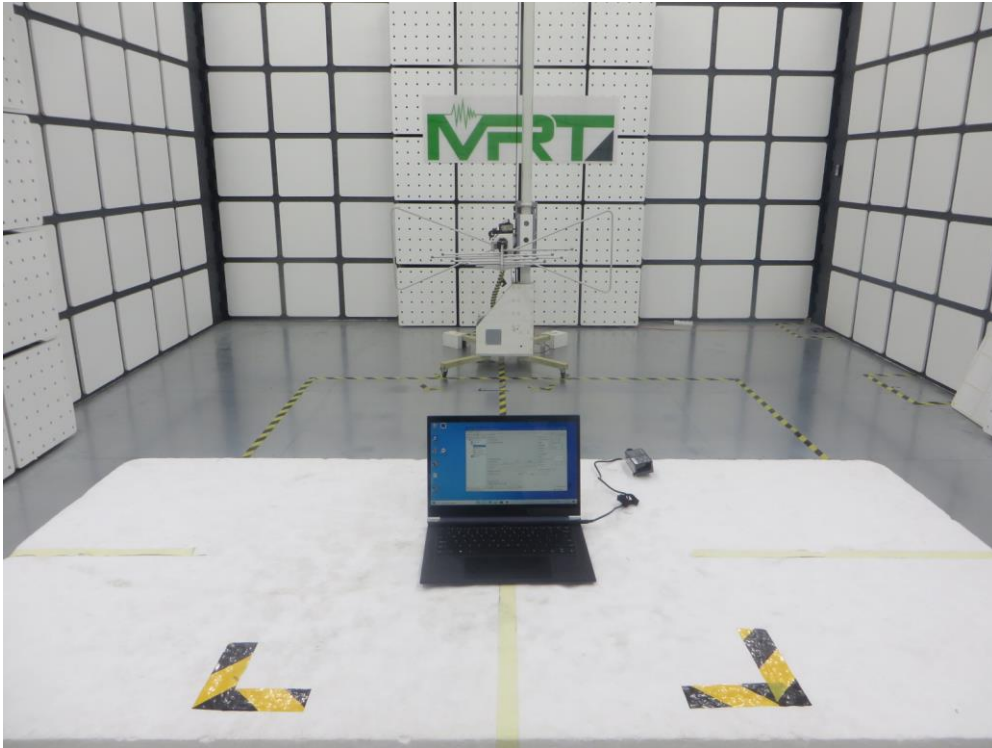

## Test Setup Photograph

Description: Front View of Conducted Emission Test Setup for Power Port

Description: Back View of Conducted Emission Test Setup for Power Port

Description: Radiated Spurious Emission Test Setup for Below 1GHz

Description: Radiated Spurious Emission Test Setup for Above 1GHz