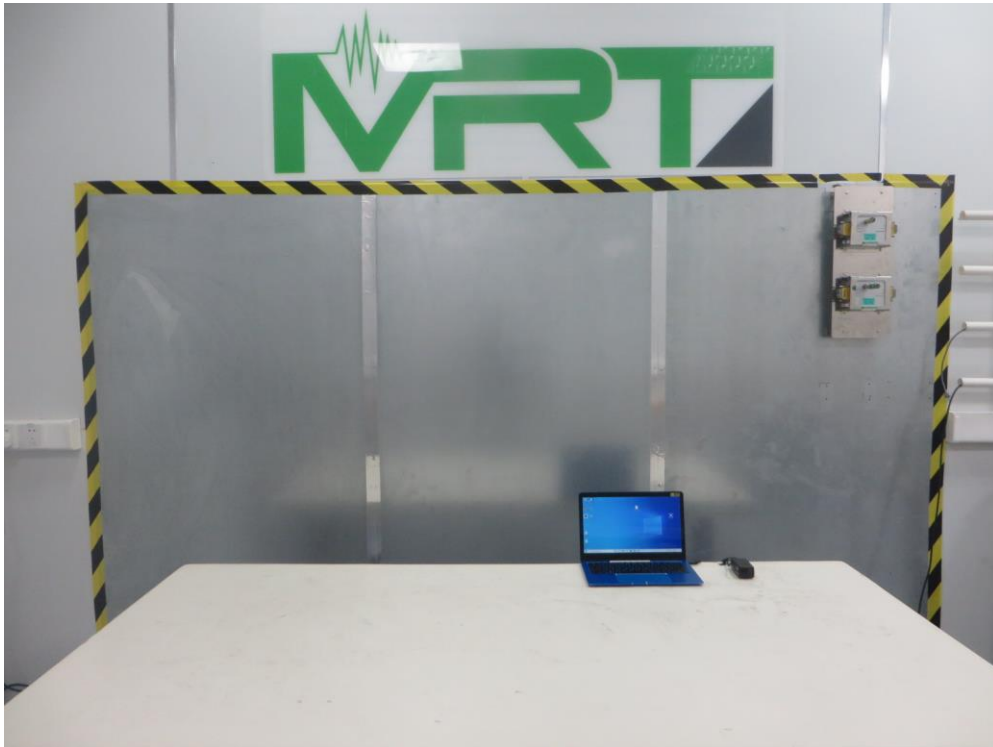

RF Test Setup Photograph

Description: Front View of Conducted Emission Test Setup for Power Port

Description: Back View of Conducted Emission Test Setup for Power Port

Description: Radiated Spurious Emission Test Setup for Below 1GHz

Description: Radiated Spurious Emission Test Setup for Above 1GHz