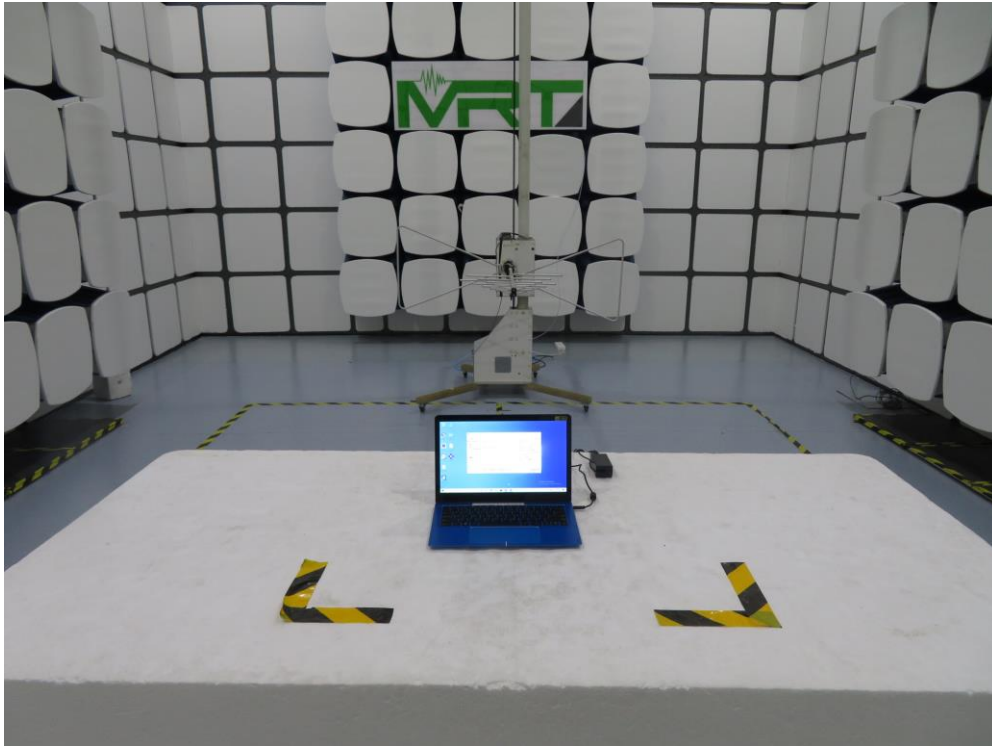

RF Test Setup Photograph

Description: Front View of Conducted Emission Test Setup for Power Port

Description: Back View of Conducted Emission Test Setup for Power Port

Description: Radiated Spurious Emission Test Setup for Below 1GHz

Description: Radiated Spurious Emission Test Setup for Above 1GHz