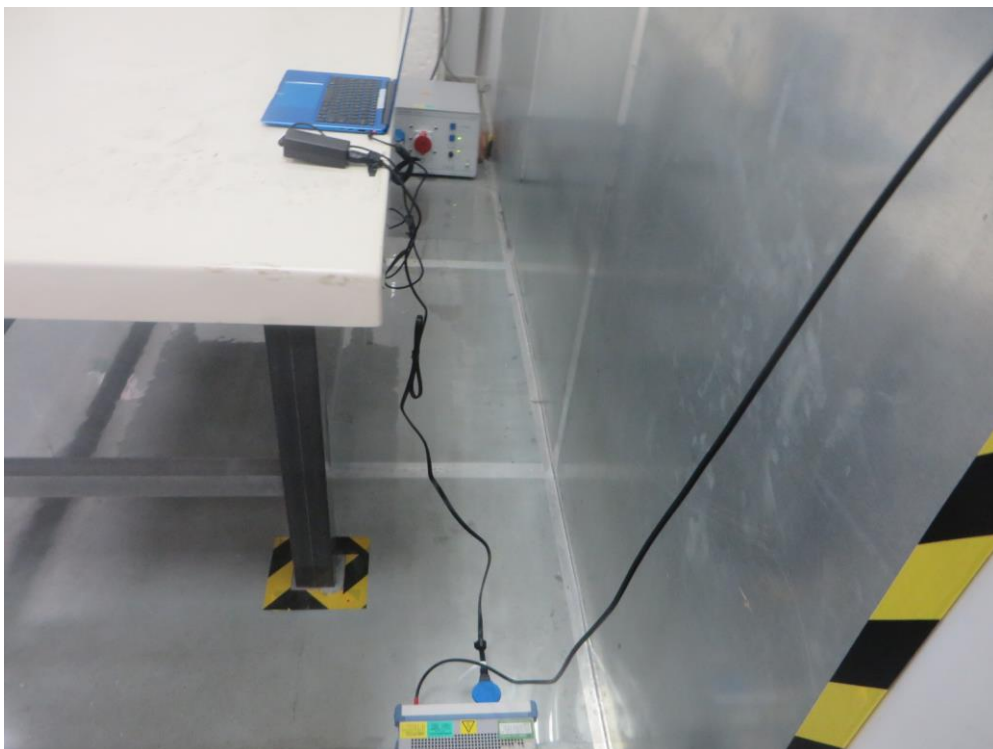

RF Test Setup Photograph

Description: Front View of Conducted Emission Test Setup for Power Port

Description: Back View of Conducted Emission Test Setup for Power Port

Description: Radiated Spurious Emission Test Setup for Below 1GHz

Description: Radiated Spurious Emission Test Setup for Above 1GHz