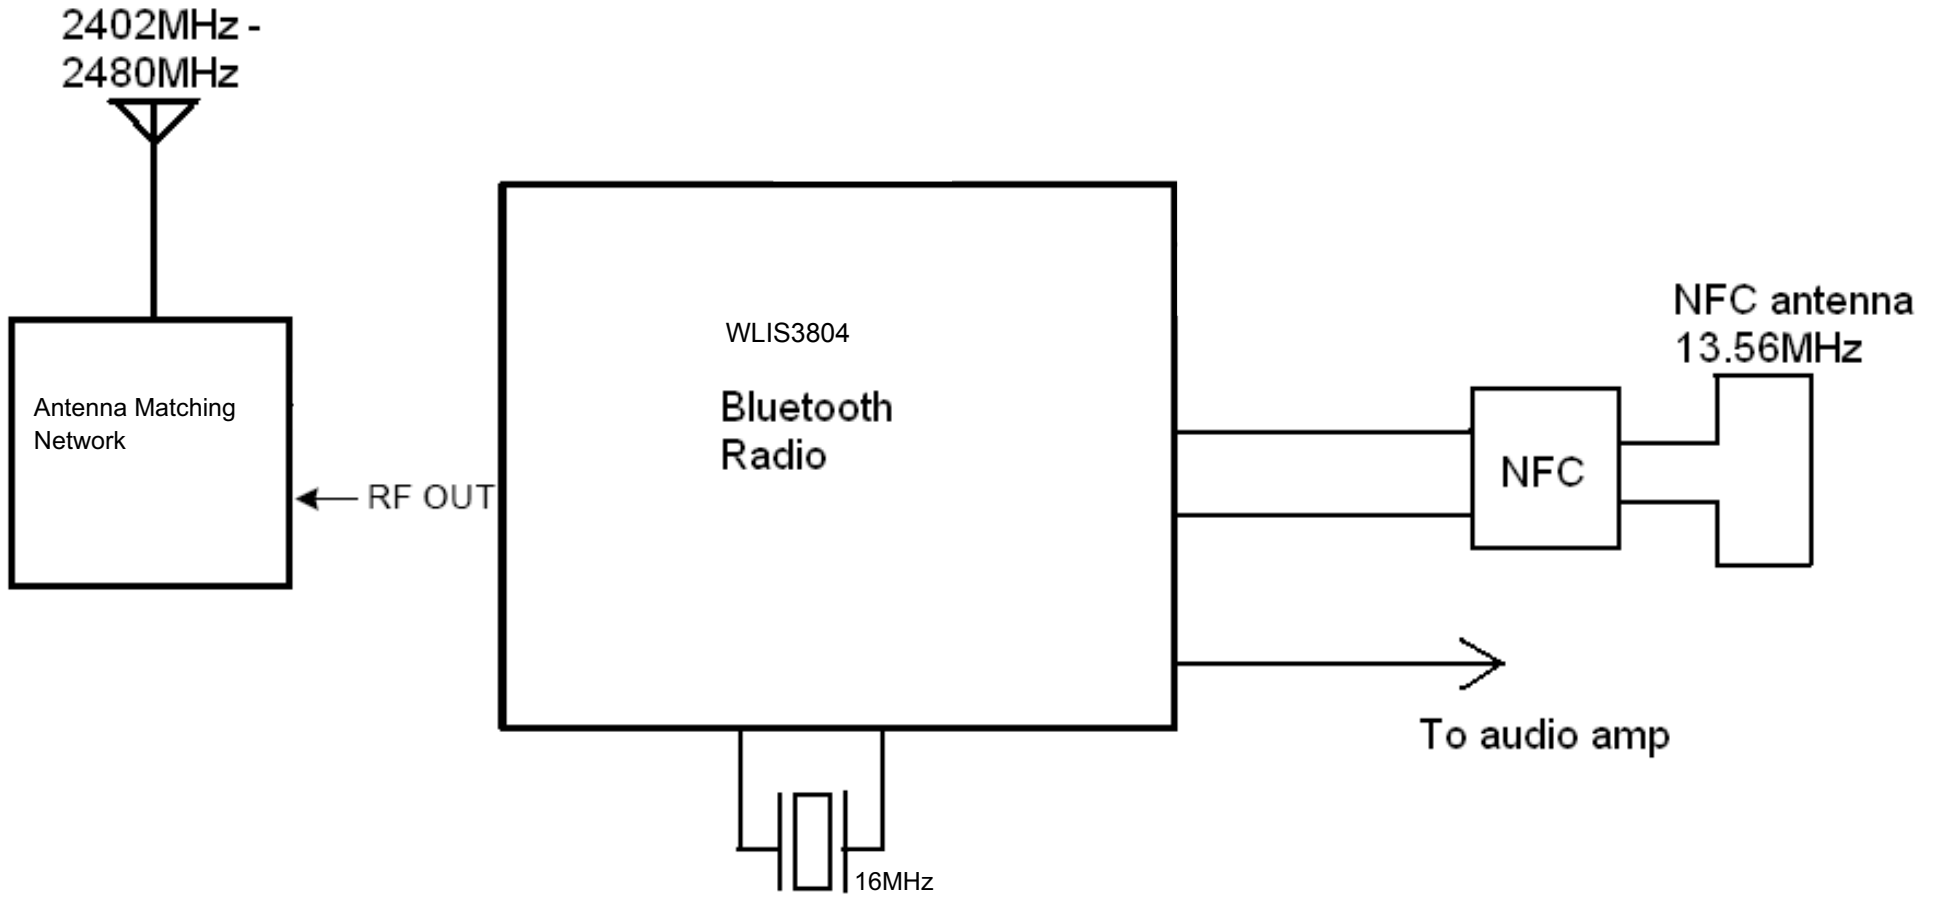

# ALCO ABX3250KN

COMPANY:		ALCO Electronics Limited		
Drawn by	Date	YK	YYMMDD	DDDD
Checked by	Date	YK	YYMMDD	DDDD
Approved by	Date	YK	YYMMDD	DDDD
Title:		ABX3250KN		
Last Modified:		Friday, July 05, 2013		
Sheet:		5 of 5		

Bluetooth Module WLIS04

**Block Diagram of Bluetooth Module**