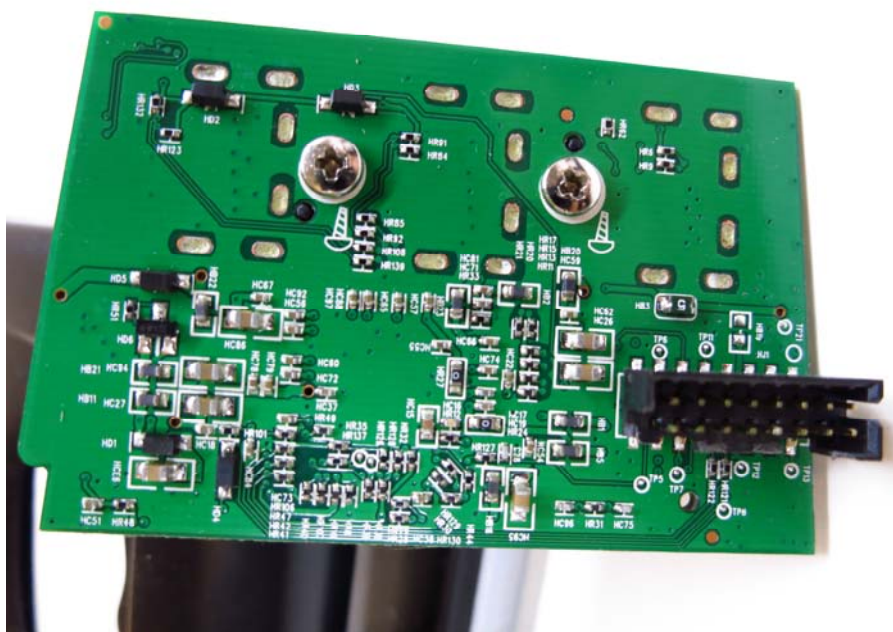

FCC ID: A2HABX3250
IC: 9903A-ABX3250

INTERTEK TESTING SERVICE

Report No.: 14010723HKG-002

Equipment Photographs

Model: ABX3250KN

(Internal)

INTERTEK TESTING SERVICE

Report No.: 14010723HKG-002