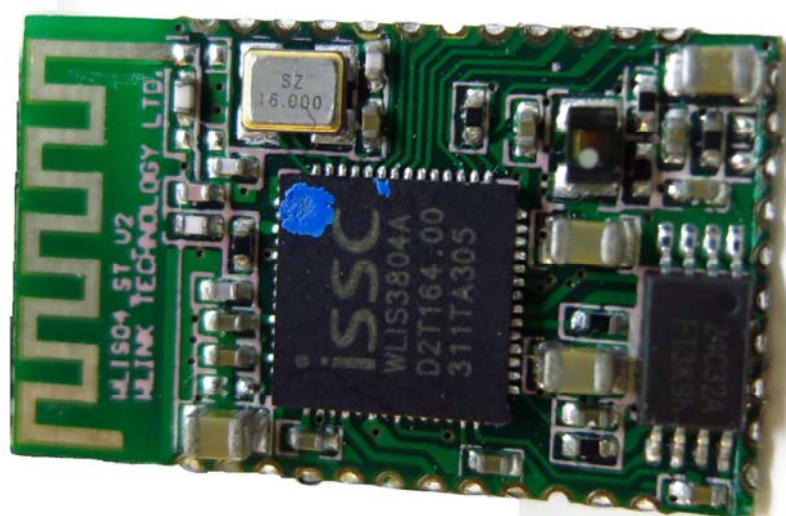

INTERTEK TESTING SERVICE

Report No.: 14010723HKG-002

Equipment Photographs

Model: ABX3250KN

(Internal)