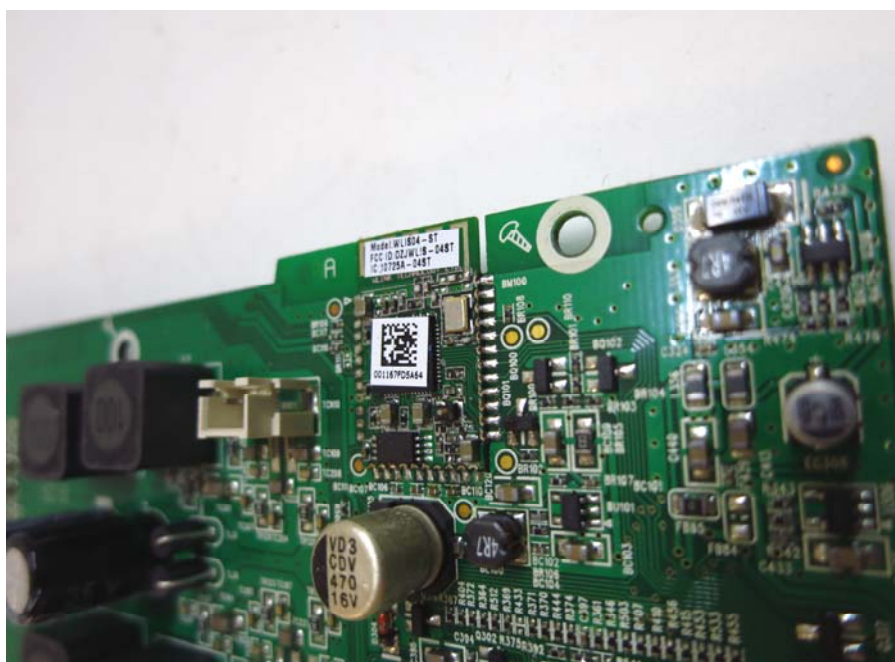

INTERTEK TESTING SERVICE

Report No.: 14010723HKG-002

Equipment Photographs

Model: ABX3250KN

(Internal)

FCC ID: A2HABX3250
IC: 9903A-ABX3250