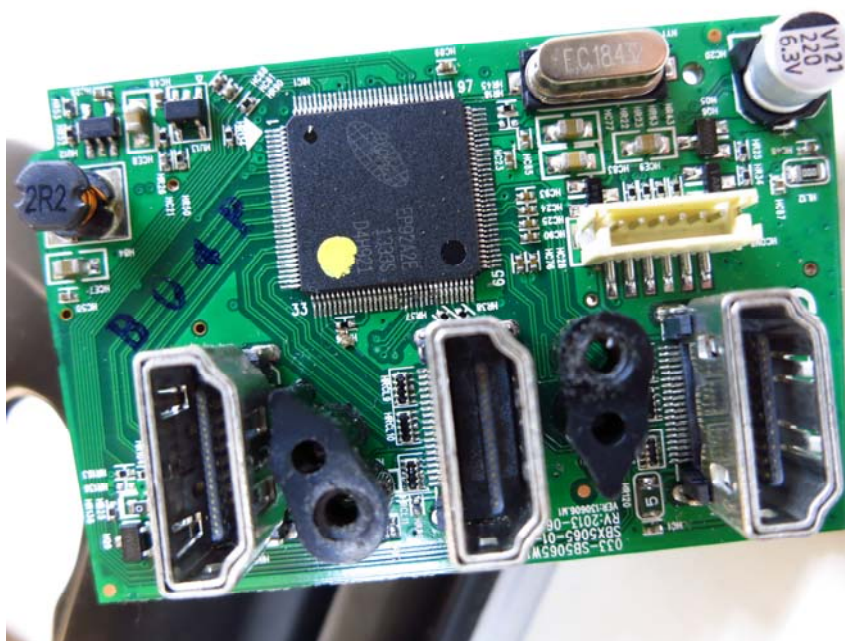

Equipment Photographs

Model: ABX3250KN

(Internal)

INTERTEK TESTING SERVICE

Report No.: 14010723HKG-002

Equipment Photographs

Model: ABX3250KN

(Internal)