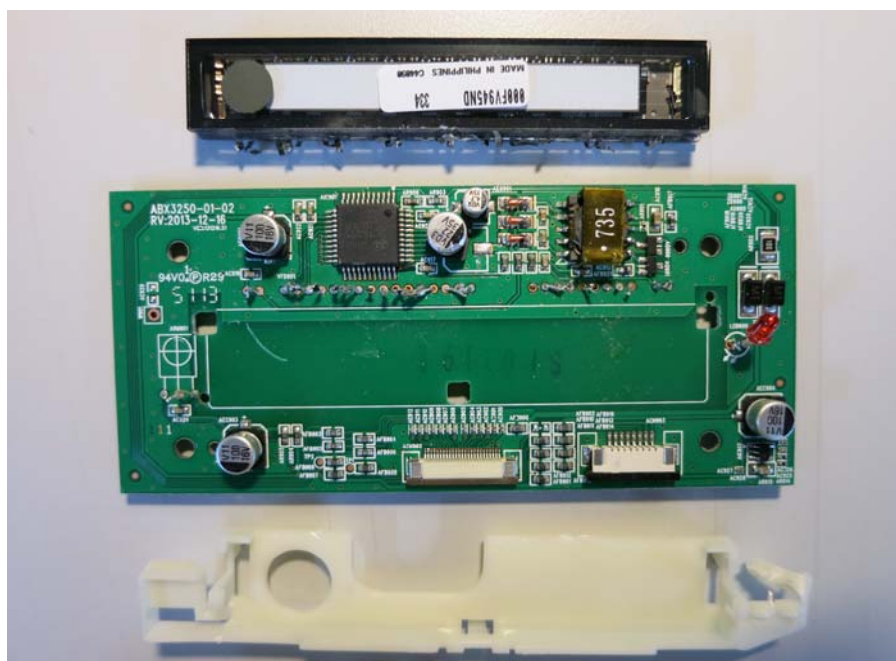

INTERTEK TESTING SERVICE

Report No.: 14010723HKG-002

Equipment Photographs

Model: ABX3250KN

(Internal)

FCC ID: A2HABX3250
IC: 9903A-ABX3250

INTERTEK TESTING SERVICE

Report No.: 14010723HKG-002

INTERTEK TESTING SERVICE

Report No.: 14010723HKG-002

Equipment Photographs

Model: ABX3250KN

(Internal)

INTERTEK TESTING SERVICE

Report No.: 14010723HKG-002

Equipment Photographs

Model: ABX3250KN

(Internal)

INTERTEK TESTING SERVICE

Report No.: 14010723HKG-002

Equipment Photographs

Model: ABX3250KN

(Internal)

INTERTEK TESTING SERVICE

Report No.: 14010723HKG-002

Equipment Photographs

Model: ABX3250KN

(Internal)

INTERTEK TESTING SERVICE

Report No.: 14010723HKG-002

Equipment Photographs

Model: ABX3250KN