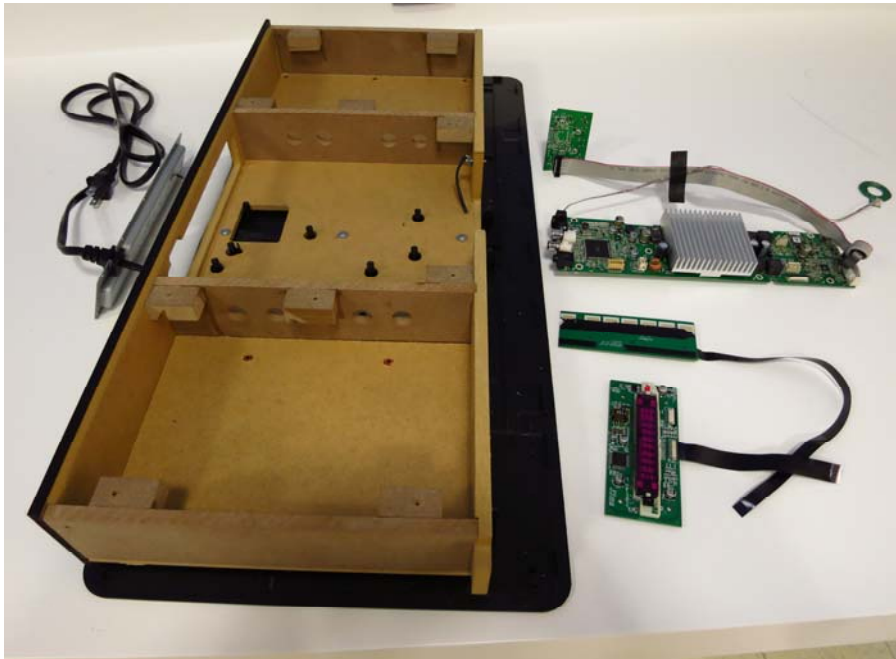

Model: ABX3250KN

(Internal)

INTERTEK TESTING SERVICE

Report No.: 14010723HKG-002

Equipment Photographs

Model: ABX3250KN

(Internal)

INTERTEK TESTING SERVICE

Report No.: 14010723HKG-002

Equipment Photographs

Model: ABX3250KN

(Internal)

INTERTEK TESTING SERVICE

Report No.: 14010723HKG-002

Equipment Photographs

Model: ABX3250KN

(Internal)

INTERTEK TESTING SERVICE

Report No.: 14010723HKG-002

Equipment Photographs

Model: ABX3250KN

(Internal)

INTERTEK TESTING SERVICE

Report No.: 14010723HKG-002