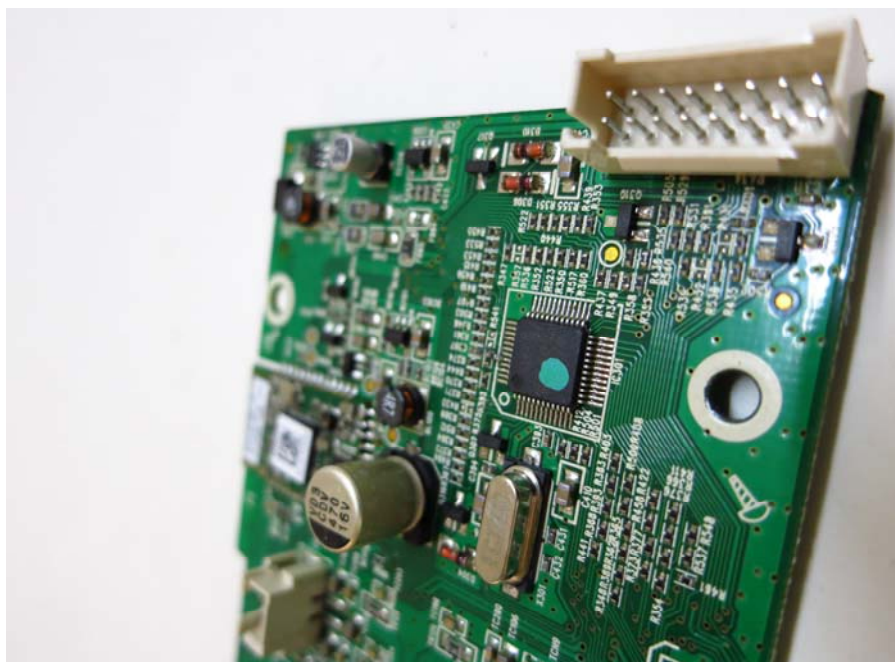

INTERTEK TESTING SERVICE

Report No.: 14010723HKG-002

Equipment Photographs

Model: ABX3250KN

(Internal)

FCC ID: A2HABX3250
IC: 9903A-ABX3250