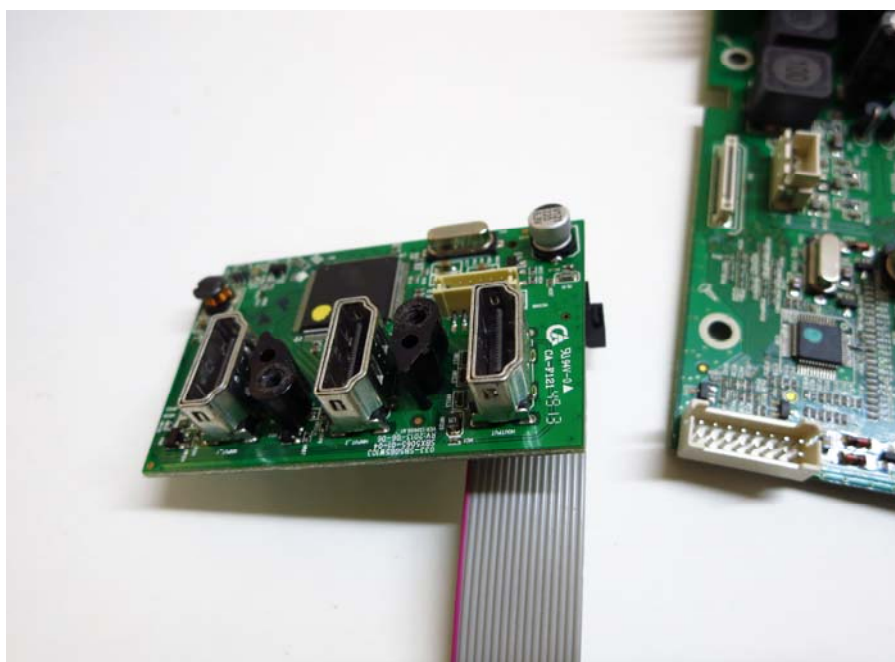

Equipment Photographs

Model: ABX3250KN

(Internal)

INTERTEK TESTING SERVICE

Report No.: 14010723HKG-002

Equipment Photographs

Model: ABX3250KN

(Internal)