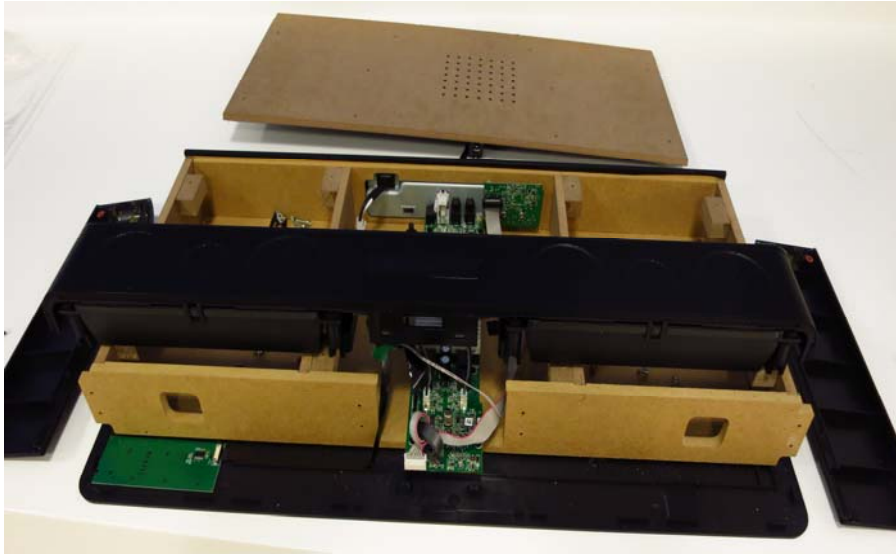

INTERTEK TESTING SERVICE

Report No.: 14010723HKG-002

Equipment Photographs

Model: ABX3250KN

(Internal)

FCC ID: A2HABX3250
IC: 9903A-ABX3250

INTERTEK TESTING SERVICE

Report No.: 14010723HKG-002

Equipment Photographs

Model: ABX3250KN

(Internal)

INTERTEK TESTING SERVICE

Report No.: 14010723HKG-002

Equipment Photographs

Model: ABX3250KN

(Internal)

INTERTEK TESTING SERVICE

Report No.: 14010723HKG-002

Equipment Photographs

Model: ABX3250KN

(Internal)

INTERTEK TESTING SERVICE

Report No.: 14010723HKG-002

Equipment Photographs

Model: ABX3250KN

(Internal)

INTERTEK TESTING SERVICE

Report No.: 14010723HKG-002

Equipment Photographs

Model: ABX3250KN

(Internal)

INTERTEK TESTING SERVICE