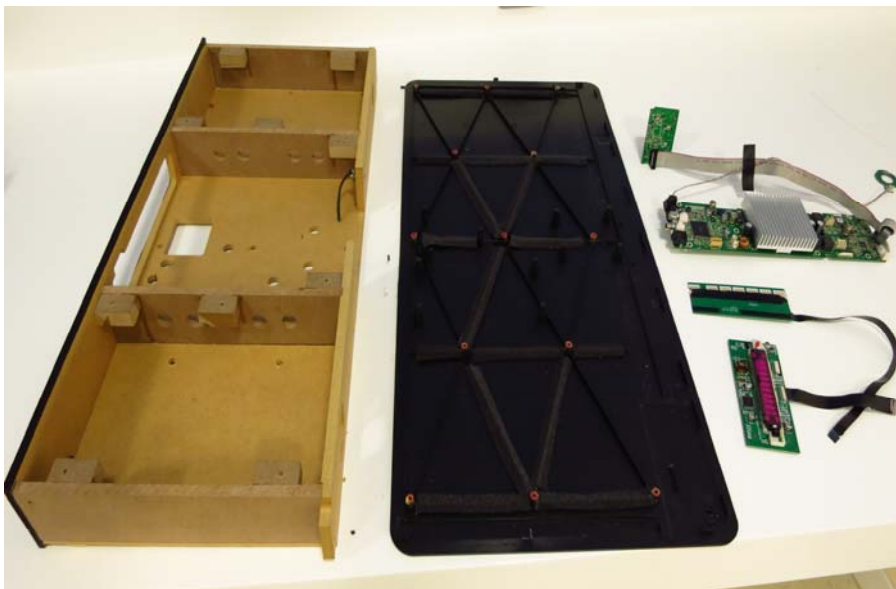

INTERTEK TESTING SERVICE

Report No.: 14010723HKG-002

Equipment Photographs

Model: ABX3250KN

(Internal)