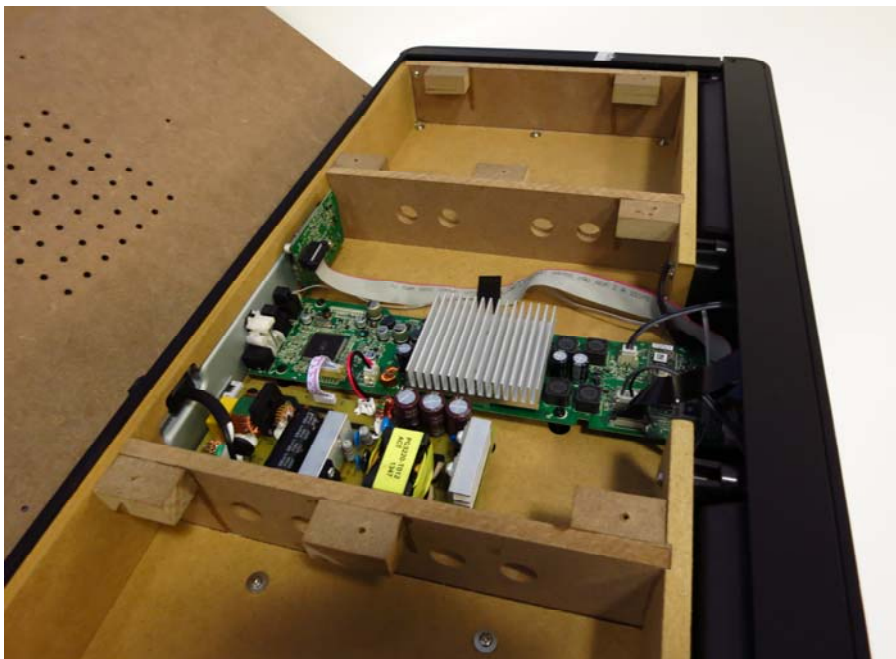

INTERTEK TESTING SERVICE

Report No.: 14010723HKG-002

Equipment Photographs

Model: ABX3250KN

(Internal)

FCC ID: A2HABX3250
IC: 9903A-ABX3250

INTERTEK TESTING SERVICE

Report No.: 14010723HKG-002

Equipment Photographs

Model: ABX3250KN

(Internal)

INTERTEK TESTING SERVICE

Report No.: 14010723HKG-002

Equipment Photographs

Model: ABX3250KN

(Internal)