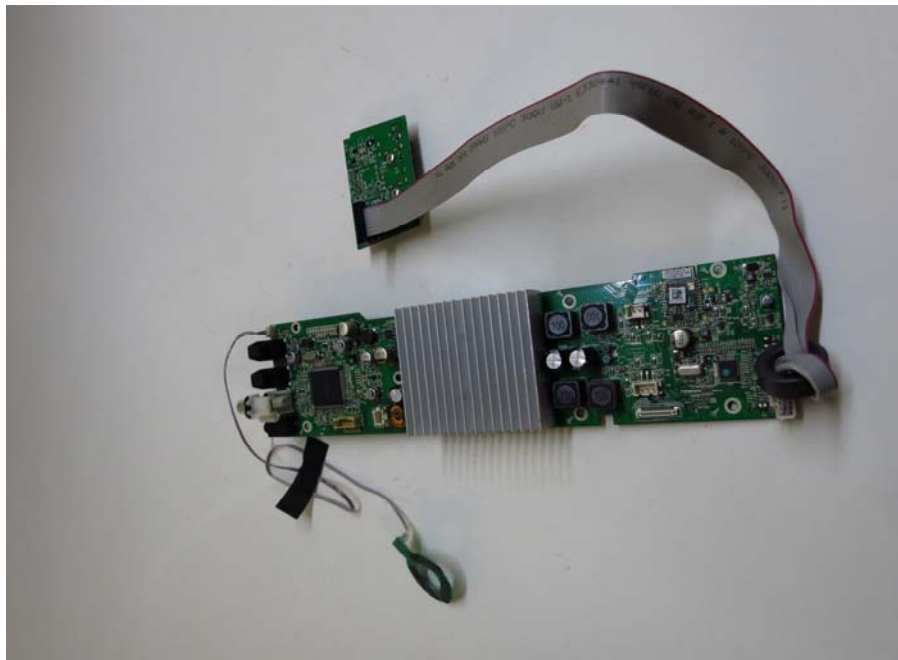

(Internal)

INTERTEK TESTING SERVICE

Report No.: 14010723HKG-002

Equipment Photographs

Model: ABX3250KN

(Internal)

INTERTEK TESTING SERVICE

Report No.: 14010723HKG-002

Equipment Photographs

Model: ABX3250KN

(Internal)

INTERTEK TESTING SERVICE

Report No.: 14010723HKG-002

Equipment Photographs

Model: ABX3250KN

(Internal)