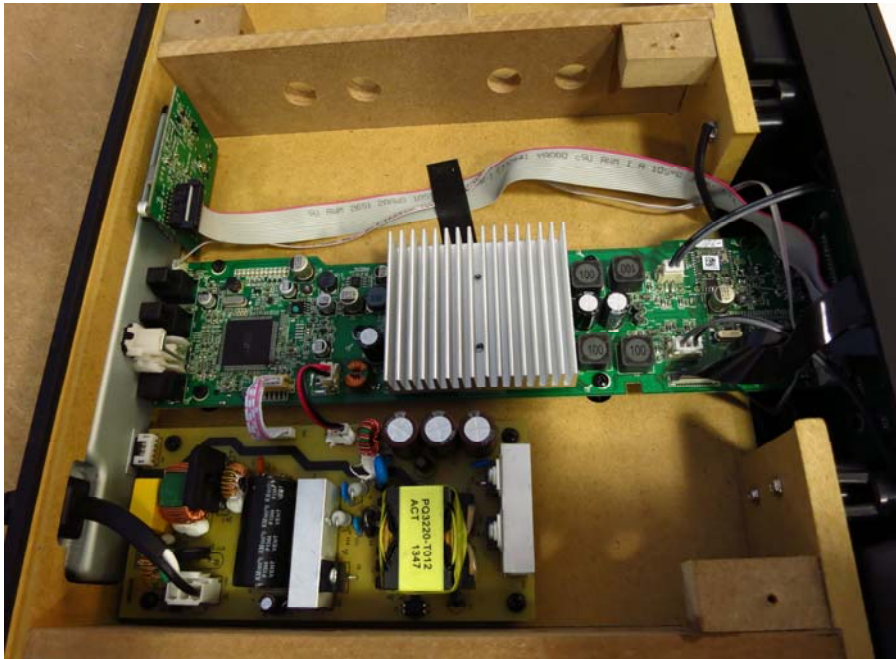

INTERTEK TESTING SERVICE

Report No.: 14010723HKG-002

Equipment Photographs

Model: ABX3250KN

(Internal)

FCC ID: A2HABX3250
IC: 9903A-ABX3250

INTERTEK TESTING SERVICE

Report No.: 14010723HKG-002

Equipment Photographs

Model: ABX3250KN

(Internal)

INTERTEK TESTING SERVICE

Report No.: 14010723HKG-002

Equipment Photographs

Model: ABX3250KN

(Internal)