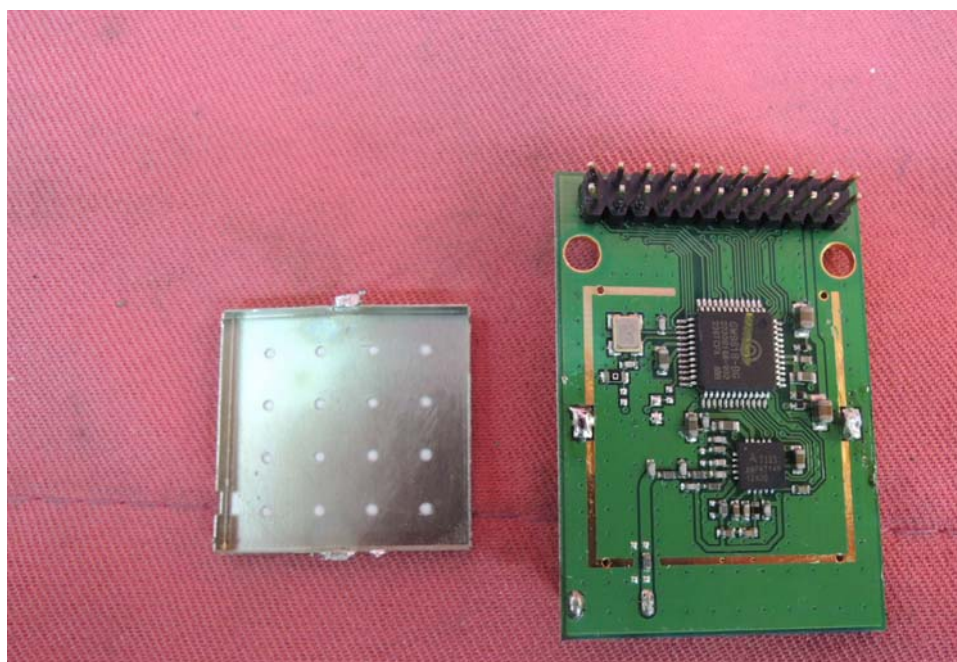

Report No.: 14010723HKG-002

Equipment Photographs

Model: ABX3250KN

(Internal)

FCC ID: A2HABX3250
IC: 9903A-ABX3250

INTERTEK TESTING SERVICE

Report No.: 14010723HKG-002

Equipment Photographs

Model: ABX3250KN

(Internal)

INTERTEK TESTING SERVICE

Report No.: 14010723HKG-002

Equipment Photographs

Model: ABX3250KN

(Internal)

INTERTEK TESTING SERVICE