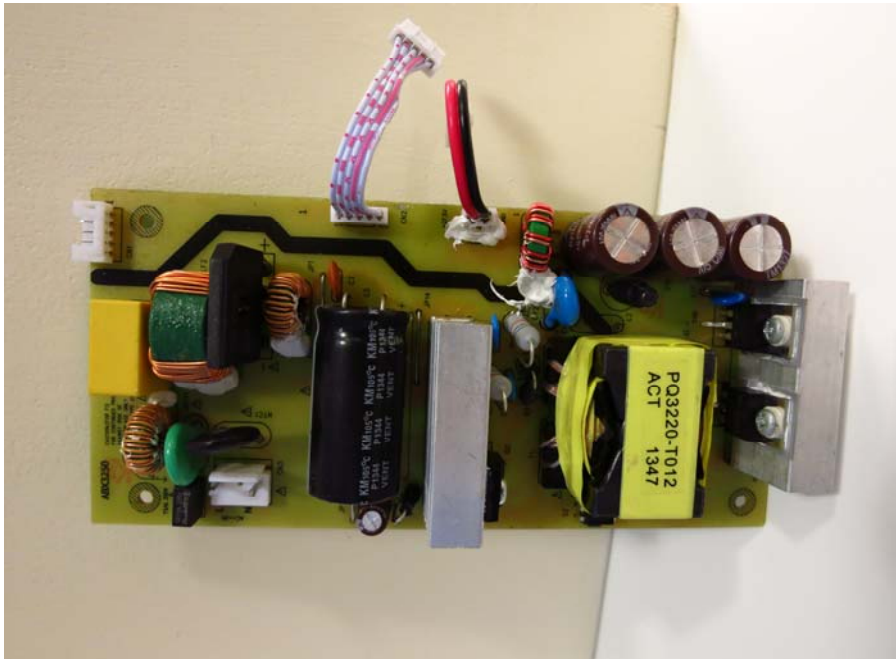

INTERTEK TESTING SERVICE

Report No.: 14010723HKG-002

Equipment Photographs

Model: ABX3250KN

(Internal)

FCC ID: A2HABX3250
IC: 9903A-ABX3250

INTERTEK TESTING SERVICE

Report No.: 14010723HKG-002

Equipment Photographs

Model: ABX3250KN

(Internal)

INTERTEK TESTING SERVICE

Report No.: 14010723HKG-002

Equipment Photographs

Model: ABX3250KN

(Internal)

INTERTEK TESTING SERVICE

Report No.: 14010723HKG-002

Equipment Photographs

Model: ABX3250KN

(Internal)

INTERTEK TESTING SERVICE

Report No.: 14010723HKG-002

Equipment Photographs