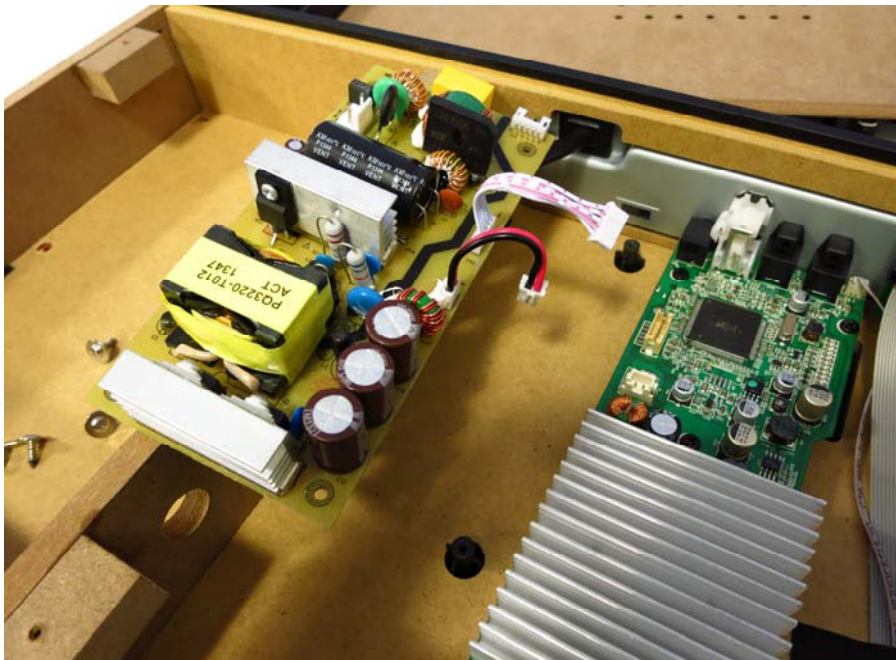

INTERTEK TESTING SERVICE

Report No.: 14010723HKG-002

Equipment Photographs

Model: ABX3250KN

(Internal)

FCC ID: A2HABX3250
IC: 9903A-ABX3250

INTERTEK TESTING SERVICE

Report No.: 14010723HKG-002

Equipment Photographs

Model: ABX3250KN

(Internal)

INTERTEK TESTING SERVICE

Report No.: 14010723HKG-002

Equipment Photographs

Model: ABX3250KN

(Internal)