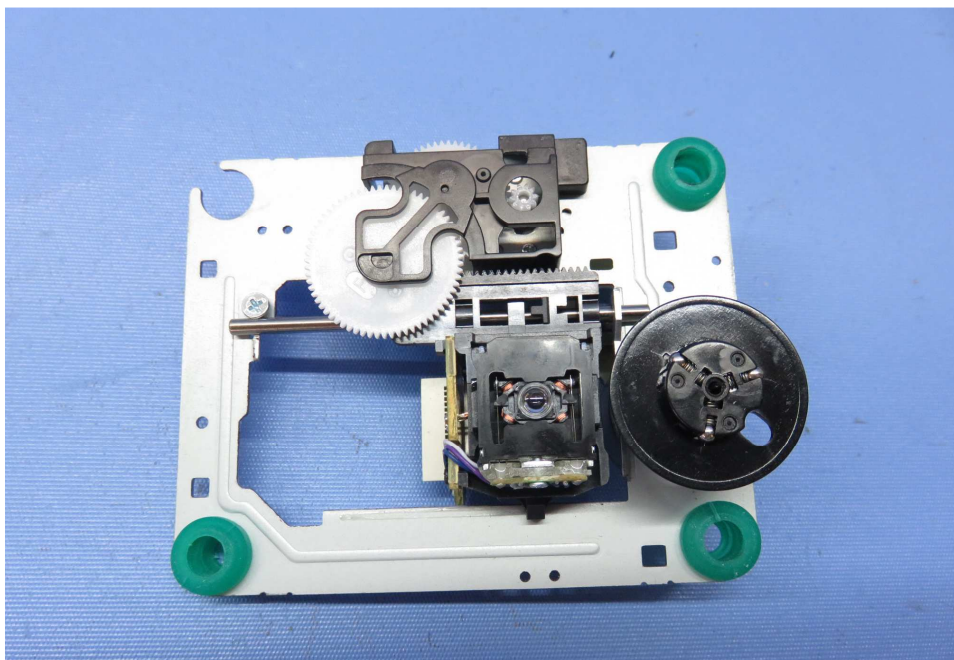

INTERTEK TESTING SERVICE

Report No.: 16030425HKG-001

Equipment Photographs

Model: CD6929B

(Internal)

FCC ID: A2H-RS2929B
IC: 9903A-RS2929B

INTERTEK TESTING SERVICE

Report No.: 16030425HKG-001

Equipment Photographs

Model: CD6929B

(Internal)

FCC ID: A2H-RS2929B
IC: 9903A-RS2929B

INTERTEK TESTING SERVICE

Report No.: 16030425HKG-001

Equipment Photographs

Model: CD6929B

(Internal)

INTERTEK TESTING SERVICE

Report No.: 16030425HKG-001

Equipment Photographs

Model: CD6929B

(Internal)

FCC ID: A2H-RS2929B
IC: 9903A-RS2929B

INTERTEK TESTING SERVICE

Report No.: 16030425HKG-001

Equipment Photographs

Model: CD6929B

(Internal)

FCC ID: A2H-RS2929B
IC: 9903A-RS2929B

INTERTEK TESTING SERVICE

Report No.: 16030425HKG-001

Equipment Photographs