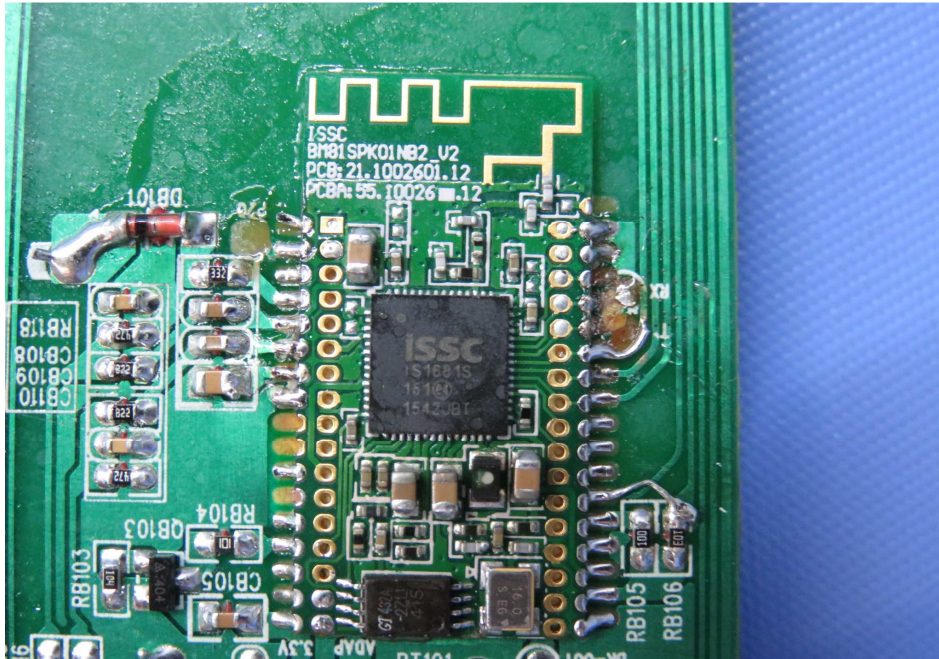

INTERTEK TESTING SERVICE

Report No.: 16030425HKG-001

Equipment Photographs

Model: CD6929B

(Internal)

FCC ID: A2H-RS2929B
IC: 9903A-RS2929B

INTERTEK TESTING SERVICE

Report No.: 16030425HKG-001

Report No.: 16030425HKG-001

Equipment Photographs

Model: CD6929B

(Internal)

FCC ID: A2H-RS2929B
IC: 9903A-RS2929B

INTERTEK TESTING SERVICE

Report No.: 16030425HKG-001

Equipment Photographs

Model: CD6929B

(Internal)

INTERTEK TESTING SERVICE

Report No.: 16030425HKG-001

Equipment Photographs

Model: CD6929B

(Internal)

FCC ID: A2H-RS2929B
IC: 9903A-RS2929B

INTERTEK TESTING SERVICE

Report No.: 16030425HKG-001

Equipment Photographs

Model: CD6929B

(Internal)

FCC ID: A2H-RS2929B
IC: 9903A-RS2929B