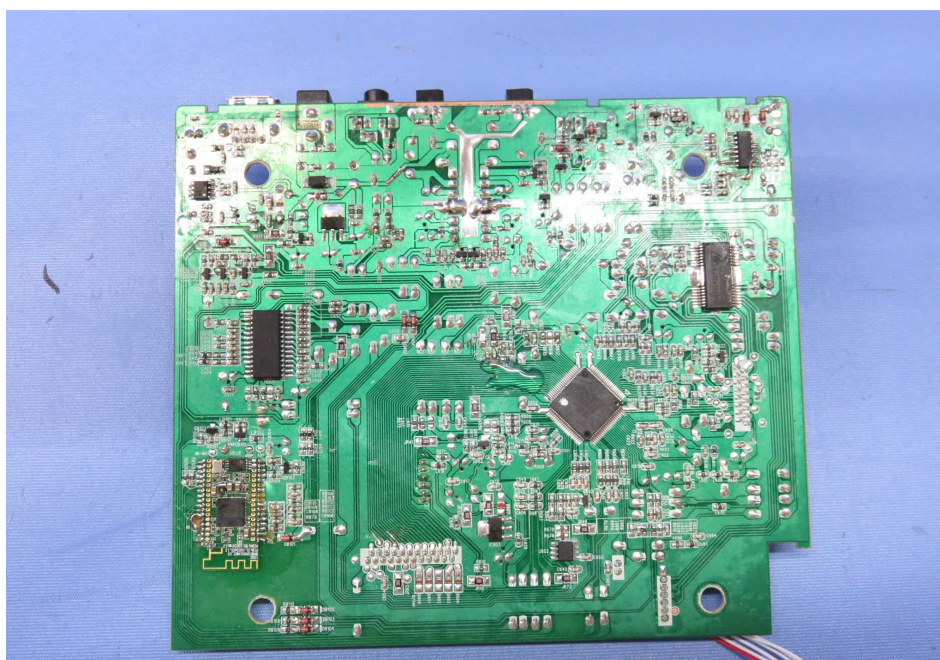

INTERTEK TESTING SERVICE

Report No.: 16030425HKG-001

Equipment Photographs

Model: CD6929B

(Internal)

FCC ID: A2H-RS2929B
IC: 9903A-RS2929B

INTERTEK TESTING SERVICE

Report No.: 16030425HKG-001

Equipment Photographs

Model: CD6929B

(Internal)

FCC ID: A2H-RS2929B
IC: 9903A-RS2929B

INTERTEK TESTING SERVICE

Report No.: 16030425HKG-001

Equipment Photographs

Model: CD6929B

Report No.: 16030425HKG-001

Equipment Photographs

Model: CD6929B

(Internal)

FCC ID: A2H-RS2929B
IC: 9903A-RS2929B

INTERTEK TESTING SERVICE

Report No.: 16030425HKG-001

Equipment Photographs

Model: CD6929B

(Internal)

INTERTEK TESTING SERVICE

Report No.: 16030425HKG-001

Equipment Photographs

Model: CD6929B

(Internal)

FCC ID: A2H-RS2929B
IC: 9903A-RS2929B