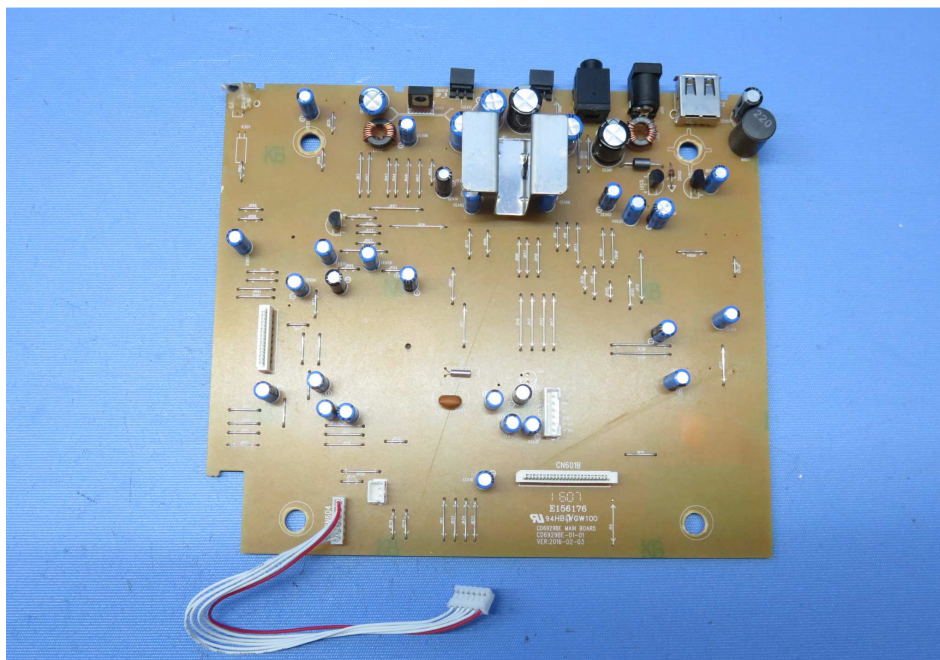

Equipment Photographs

Model: CD6929B

(Internal)

FCC ID: A2H-RS2929B
IC: 9903A-RS2929B

INTERTEK TESTING SERVICE

Report No.: 16030425HKG-001

Equipment Photographs

Model: CD6929B

Report No.: 16030425HKG-001

Equipment Photographs

Model: CD6929B

(Internal)

FCC ID: A2H-RS2929B
IC: 9903A-RS2929B

INTERTEK TESTING SERVICE

Report No.: 16030425HKG-001

Equipment Photographs

Model: CD6929B

(Internal)

INTERTEK TESTING SERVICE

Report No.: 16030425HKG-001

Equipment Photographs

Model: CD6929B

(Internal)

FCC ID: A2H-RS2929B
IC: 9903A-RS2929B

INTERTEK TESTING SERVICE

Report No.: 16030425HKG-001

Equipment Photographs

Model: CD6929B

(Internal)

FCC ID: A2H-RS2929B
IC: 9903A-RS2929B