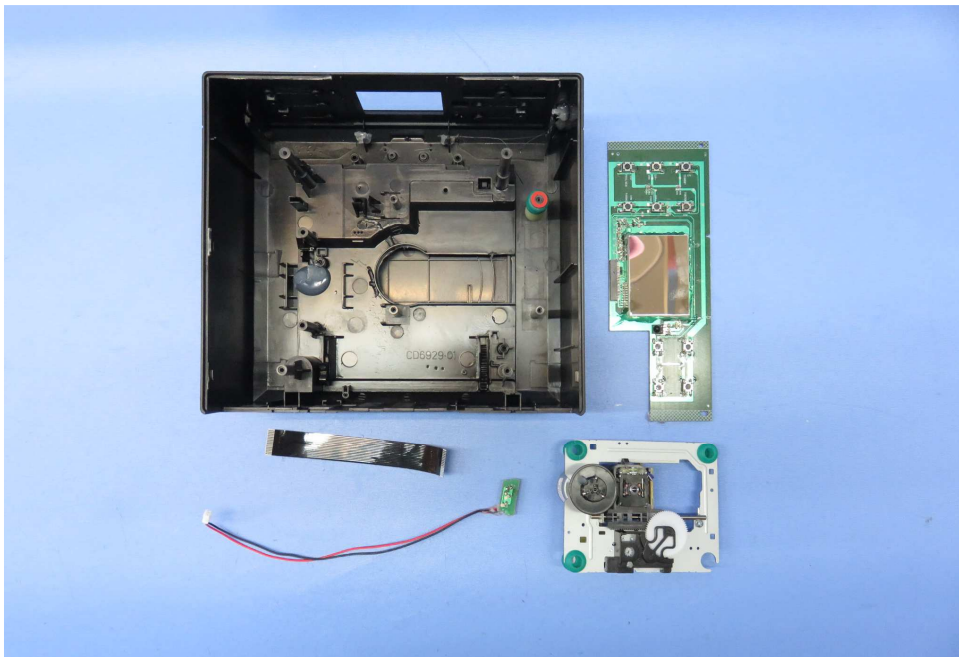

INTERTEK TESTING SERVICE

Report No.: 16030425HKG-001

Equipment Photographs

Model: CD6929B

(Internal)

FCC ID: A2H-RS2929B
IC: 9903A-RS2929B

INTERTEK TESTING SERVICE

Report No.: 16030425HKG-001

Equipment Photographs

Model: CD6929B

(Internal)

FCC ID: A2H-RS2929B
IC: 9903A-RS2929B

INTERTEK TESTING SERVICE

Report No.: 16030425HKG-001

Equipment Photographs

Model: CD6929B

(Internal)

INTERTEK TESTING SERVICE

Report No.: 16030425HKG-001

Equipment Photographs

Model: CD6929B

(Internal)

FCC ID: A2H-RS2929B
IC: 9903A-RS2929B

INTERTEK TESTING SERVICE

Report No.: 16030425HKG-001

Equipment Photographs

Model: CD6929B

(Internal)

FCC ID: A2H-RS2929B
IC: 9903A-RS2929B

INTERTEK TESTING SERVICE

Report No.: 16030425HKG-001

Equipment Photographs