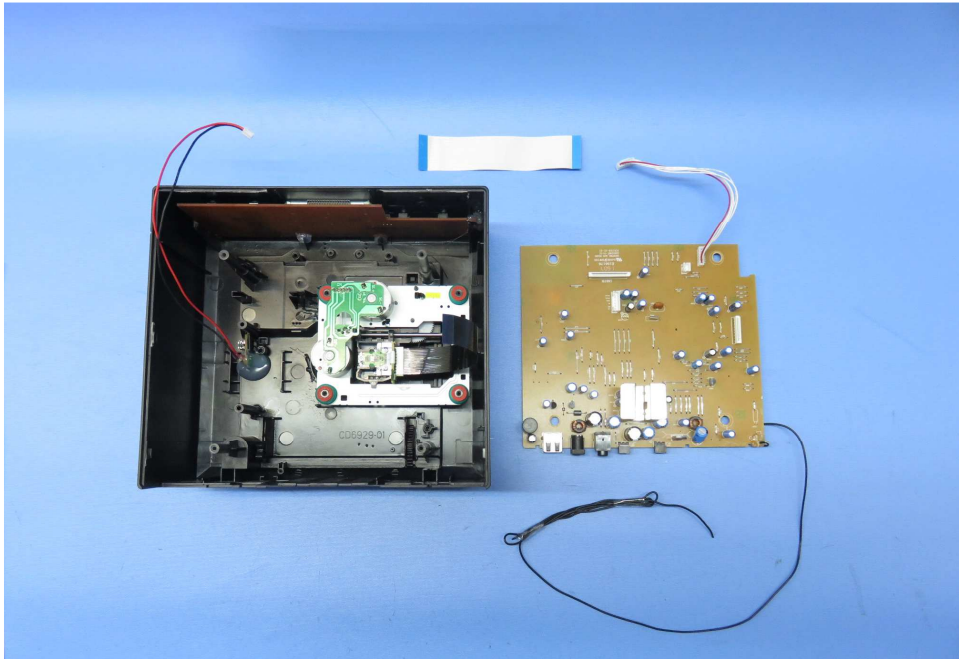

INTERTEK TESTING SERVICE

Report No.: 16030425HKG-001

Equipment Photographs

Model: CD6929B

(Internal)

FCC ID: A2H-RS2929B
IC: 9903A-RS2929B

INTERTEK TESTING SERVICE

Report No.: 16030425HKG-001

Equipment Photographs

Model: CD6929B

(Internal)

FCC ID: A2H-RS2929B
IC: 9903A-RS2929B

INTERTEK TESTING SERVICE

Report No.: 16030425HKG-001

Equipment Photographs

Model: CD6929B

(Internal)

INTERTEK TESTING SERVICE

Report No.: 16030425HKG-001

Equipment Photographs

Model: CD6929B

(Internal)

FCC ID: A2H-RS2929B
IC: 9903A-RS2929B

INTERTEK TESTING SERVICE

Report No.: 16030425HKG-001

Equipment Photographs

Model: CD6929B

(Internal)

FCC ID: A2H-RS2929B
IC: 9903A-RS2929B

INTERTEK TESTING SERVICE

Report No.: 16030425HKG-001

Equipment Photographs