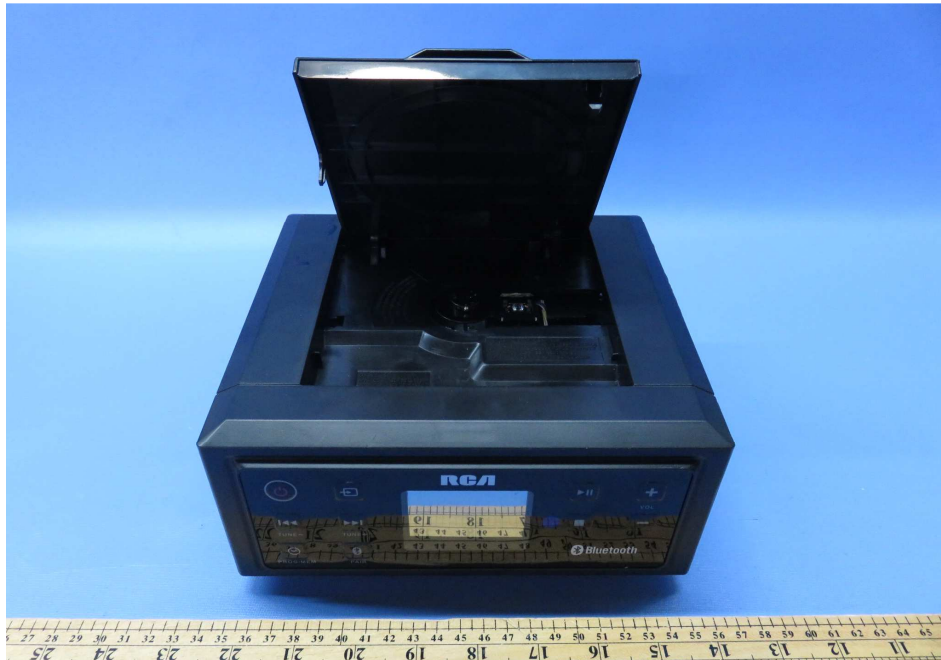

INTERTEK TESTING SERVICE

Report No.: 16030425HKG-001

Equipment Photographs

Model: CD6929B

(Internal)

FCC ID: A2H-RS2929B
IC: 9903A-RS2929B

INTERTEK TESTING SERVICE

Report No.: 16030425HKG-001

Equipment Photographs

Model: CD6929B

(Internal)

FCC ID: A2H-RS2929B
IC: 9903A-RS2929B

INTERTEK TESTING SERVICE

Report No.: 16030425HKG-001

Equipment Photographs

Model: CD6929B

(Internal)

INTERTEK TESTING SERVICE

Report No.: 16030425HKG-001

Equipment Photographs

Model: CD6929B

(Internal)

FCC ID: A2H-RS2929B
IC: 9903A-RS2929B

INTERTEK TESTING SERVICE

Report No.: 16030425HKG-001

Equipment Photographs

Model: CD6929B

(Internal)

FCC ID: A2H-RS2929B
IC: 9903A-RS2929B

INTERTEK TESTING SERVICE

Report No.: 16030425HKG-001

Equipment Photographs