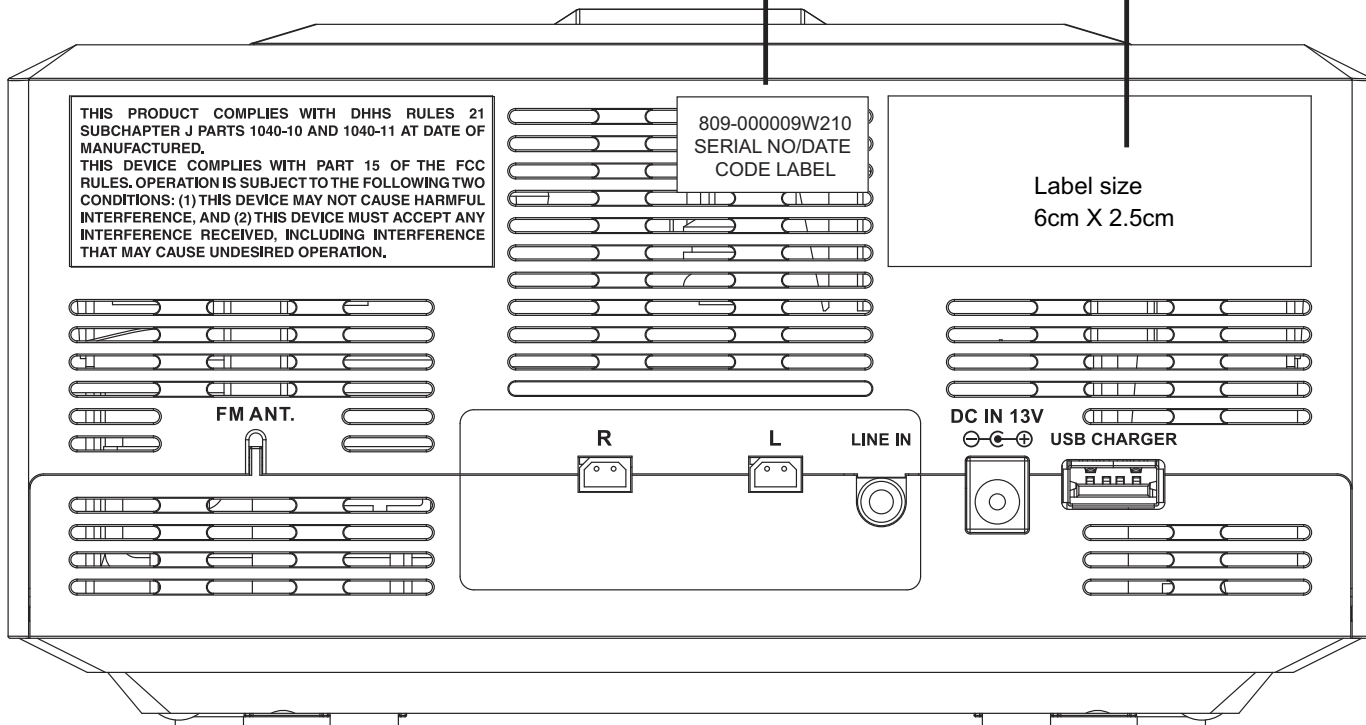

Serial no. label

**VENTURER CD MUSIC SYSTEM** Model : CD6929B  
**DC IN 13V  $\equiv$  1.8A EXTERNAL DC SUPPLY**   
**WARNING :** SHOCK HAZARD. DO NOT OPEN. NO USER SERVICEABLE PARTS INSIDE. DISCONNECT FROM THE MAINS WHEN NOT IN USE.  
 CAN ICES-3 (B) / NMB-3 (B)      FCC ID: A2H-RS2929B  
 IC: 9903A-RS2929B  
 AVC Multimedia  
 Markham, Ontario L3R 1E3      MADE IN CHINA / FABRICADO EN CHINA

**VENTURER CD MUSIC SYSTEM** Model : CD6929BE  
**DC IN 13V  $\equiv$  1.8A EXTERNAL DC SUPPLY**   
**WARNING :** SHOCK HAZARD. DO NOT OPEN. NO USER SERVICEABLE PARTS INSIDE. DISCONNECT FROM THE MAINS WHEN NOT IN USE.  
 CAN ICES-3 (B) / NMB-3 (B)      FCC ID: A2H-RS2929B  
 IC: 9903A-RS2929B  
 AVC Multimedia  
 Markham, Ontario L3R 1E3      MADE IN CHINA / FABRICADO EN CHINA

**VENTURER CD MUSIC SYSTEM** Model : CD6928BE3  
**DC IN 13V  $\equiv$  1.8A EXTERNAL DC SUPPLY**   
**WARNING :** SHOCK HAZARD. DO NOT OPEN. NO USER SERVICEABLE PARTS INSIDE. DISCONNECT FROM THE MAINS WHEN NOT IN USE.  
 CAN ICES-3 (B) / NMB-3 (B)      FCC ID: A2H-RS2929B  
 IC: 9903A-RS2929B  
 AVC Multimedia  
 Markham, Ontario L3R 1E3      MADE IN CHINA / FABRICADO EN CHINA

Serial no. label