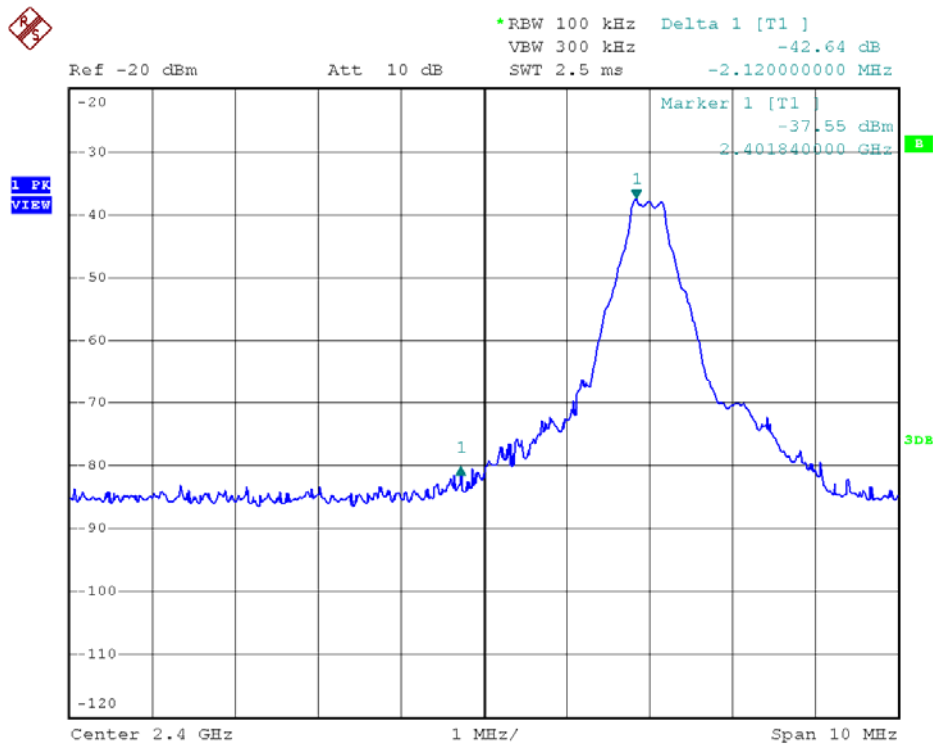

INTERTEK TESTING SERVICES

Report No.: HK13011098-1
Sample No.: 2/2

Bandwidth / Bandedge Plot – Pursuant to FCC Part 15 Section 15. 249 Requirement (Pass/Fail)