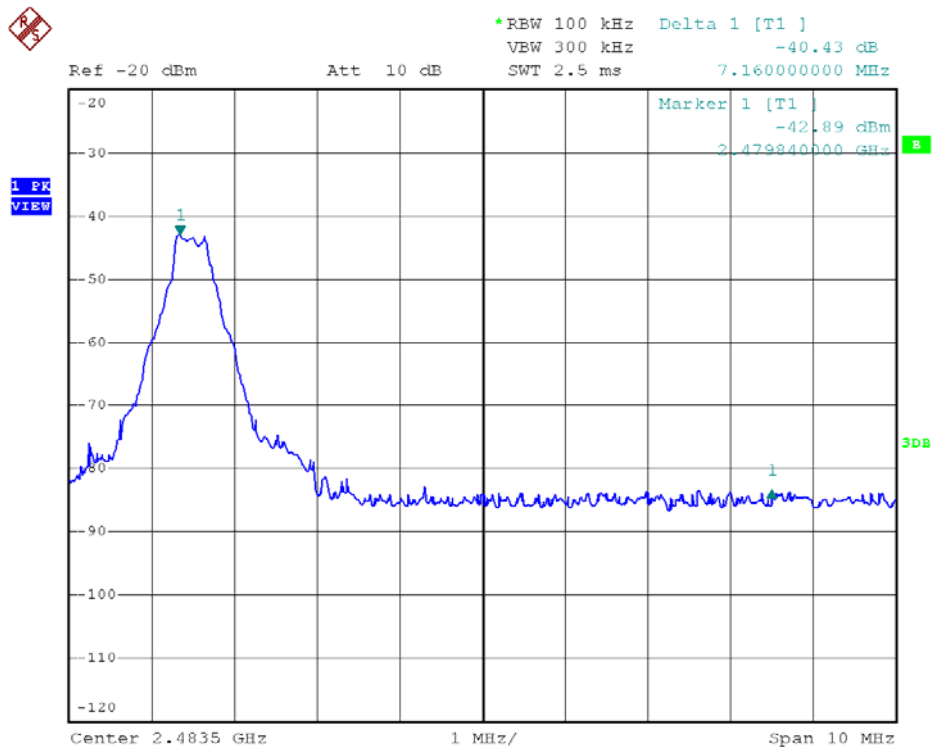

INTERTEK TESTING SERVICES

Report No.: HK13011098-1
Sample No.: 2/2

Bandwidth / Bandedge Plot – Pursuant to FCC Part 15 Section 15. 249 Requirement (Pass/Fail)