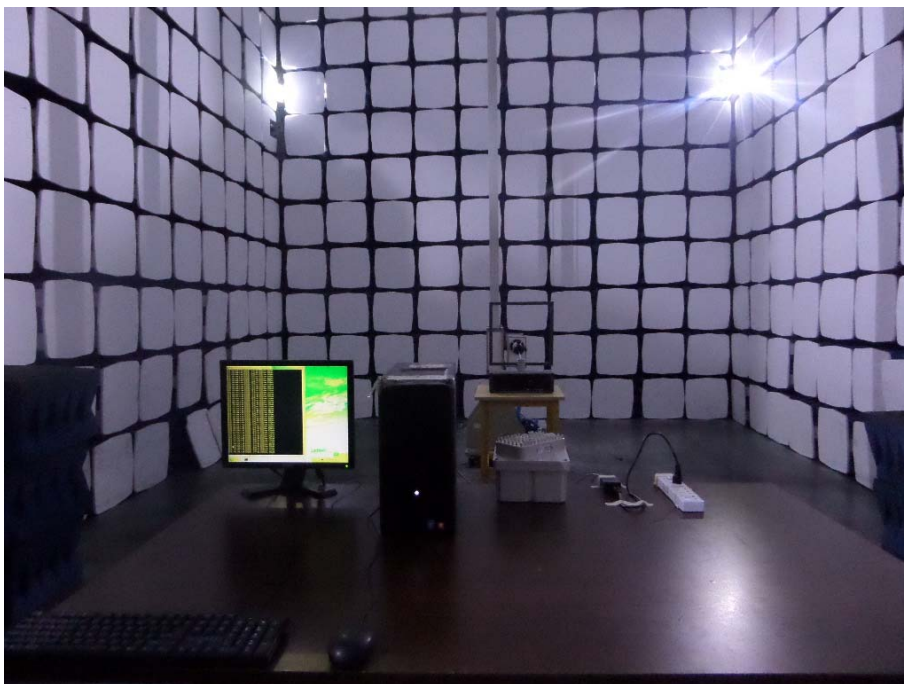

EXHIBIT 4 - TEST SETUP PHOTOGRAPHS

Conducted Emission Test Setup

Radiation Emission Test Setup (Below 30MHz)

Radiation Emission Test Setup (30MHz to 1GHz)

Radiation Emission Test Setup (Above 1GHz)