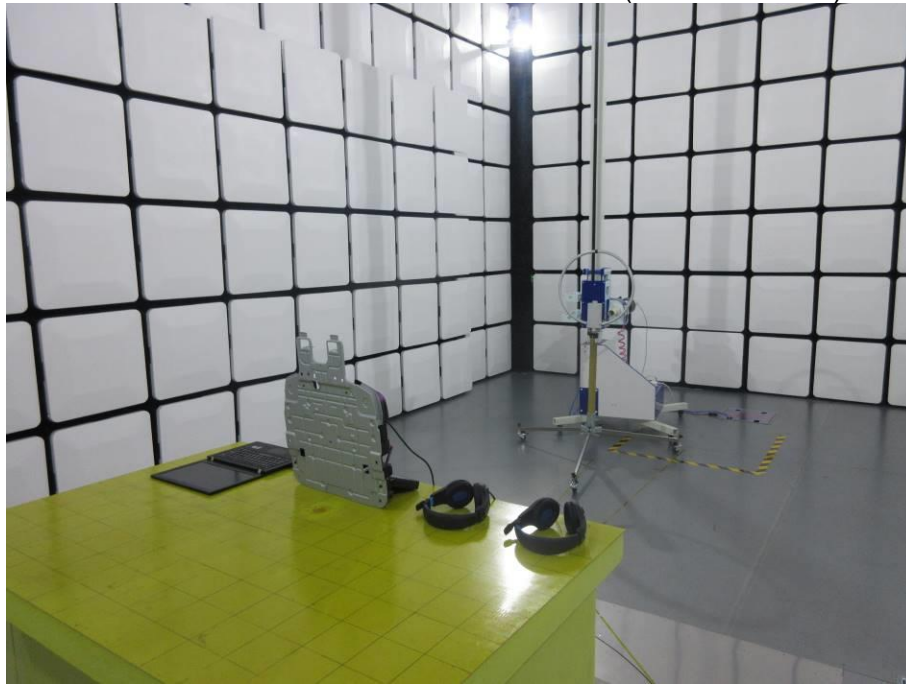

Appendix III

Setup Photographs

RADIATED RF MEASUREMENT SETUP (9kHz ~ 30 MHz)

RADIATED RF MEASUREMENT SETUP (30MHz ~ 1 GHz)

RADIATED RF MEASUREMENT SETUP (ABOVE 1 GHz- X axis)

RADIATED RF MEASUREMENT SETUP (ABOVE 1 GHz- Y axis)

RADIATED RF MEASUREMENT SETUP (ABOVE 1 GHz- Z axis)