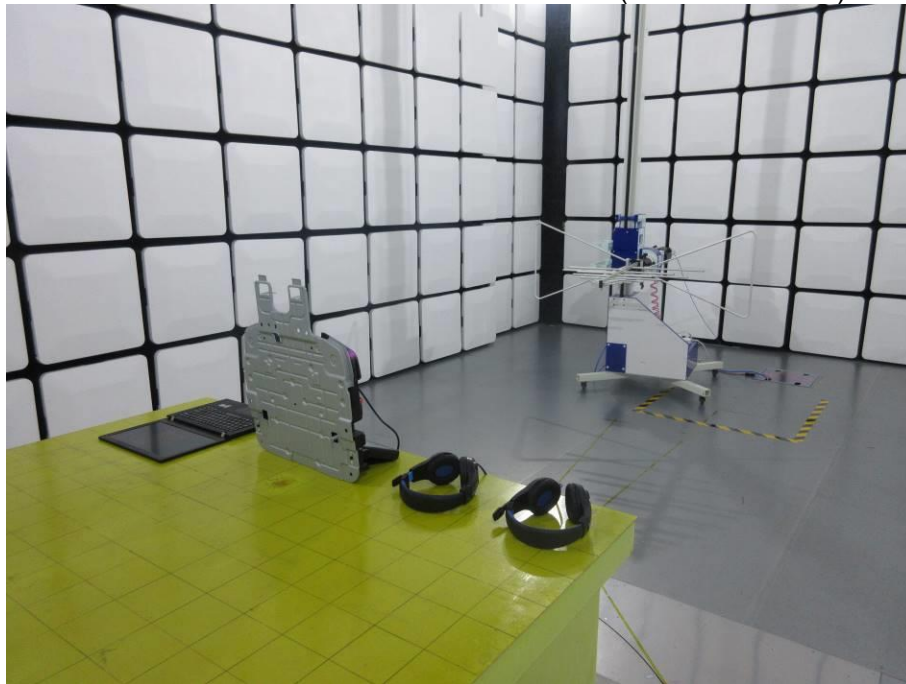

Appendix III

Setup Photographs

RADIATED RF MEASUREMENT SETUP (9kHz ~ 30 MHz)

RADIATED RF MEASUREMENT SETUP (30MHz ~ 1 GHz)

RADIATED RF MEASUREMENT SETUP (ABOVE 1 GHz- X axis)

RADIATED RF MEASUREMENT SETUP (ABOVE 1 GHz- Y axis)

RADIATED RF MEASUREMENT SETUP (ABOVE 1 GHz- Z axis)