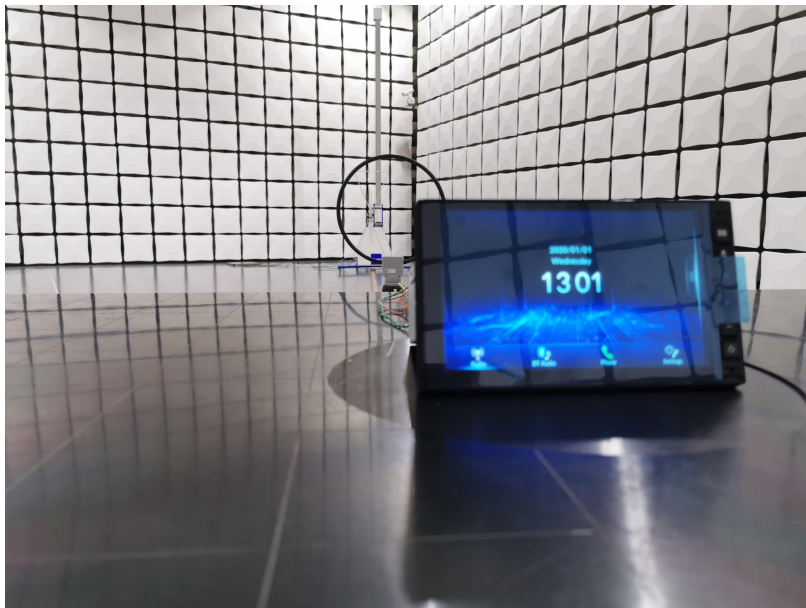

RF Conducted Test setup (BT)

Radiated Emissions Test Setup (below 30MHz)

Radiated Emissions Test Setup(below 1GHz)

Radiated Emissions Test Setup (above1GHz)

Conducted Emissions Test Setup (with charger)