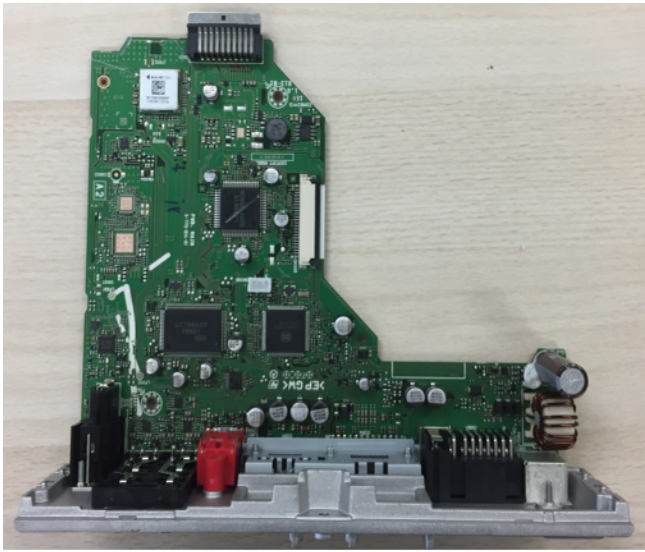

Product : CDE-175BT/ALPINE

surface

back side

Position of BT ANT and the BT module

FRONT surface

FRONT back side