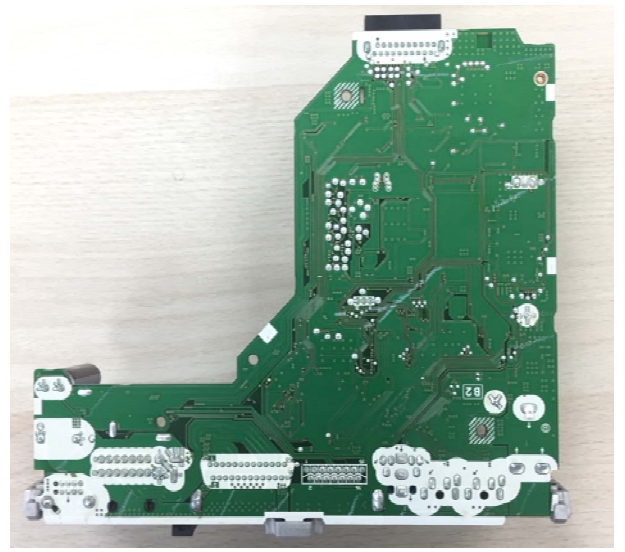

Product : CDE-175BT/ALPINE

surface

back side

Position of BT ANT and the BT module

FRONT surface

FRONT back side