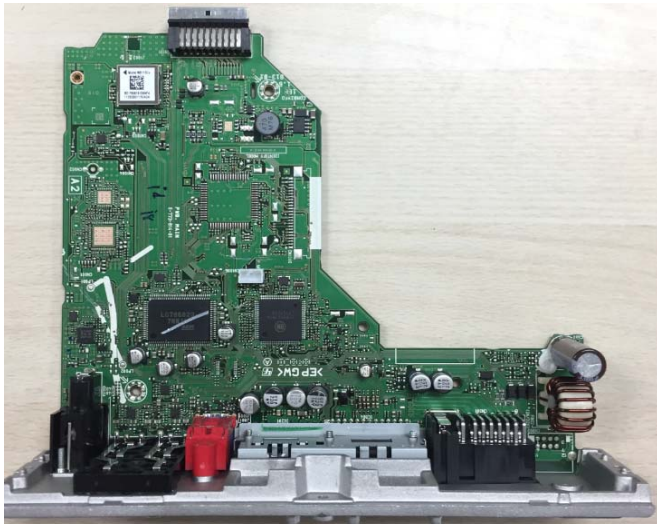

**Photo**

**UTE-73BT**

Product : UTE-73BT/ALPINE

surface

back side

Position of BT ANT and the BT module