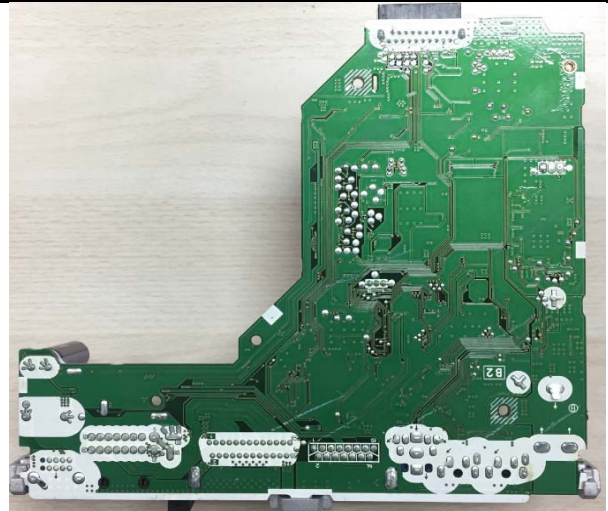

**Photo**

**UTE-73BT**

Product : UTE-73BT/ALPINE

surface

back side

Position of BT ANT and the BT module