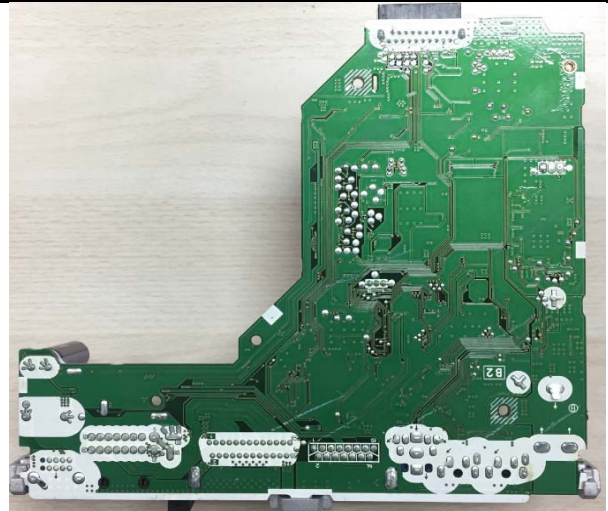

Photo

CDE-172BT

Product : CDE-172BT/ALPINE

surface

back side

Position of BT ANT and the BT module