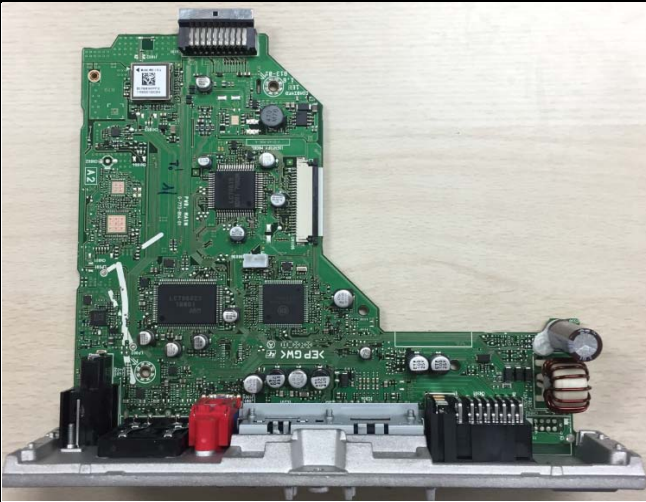

Photo

CDE-172BT

Product : CDE-172BT/ALPINE

surface

back side

Position of BT ANT and the BT module