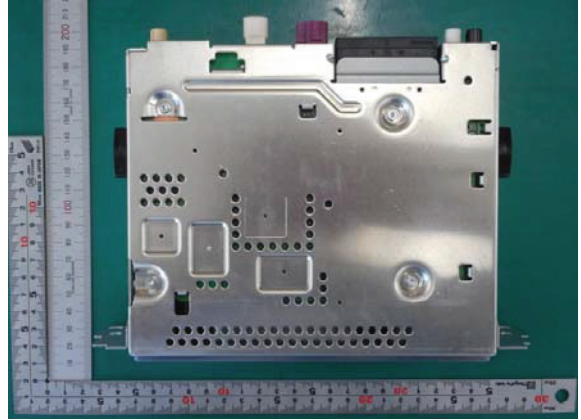

EntryEvo Bluetooth single model External Photo

TOP Veiw

BOTTOM Veiw

FRONT Veiw

REAR Veiw

LEFT Veiw

RIGHT Veiw

Antenna connection