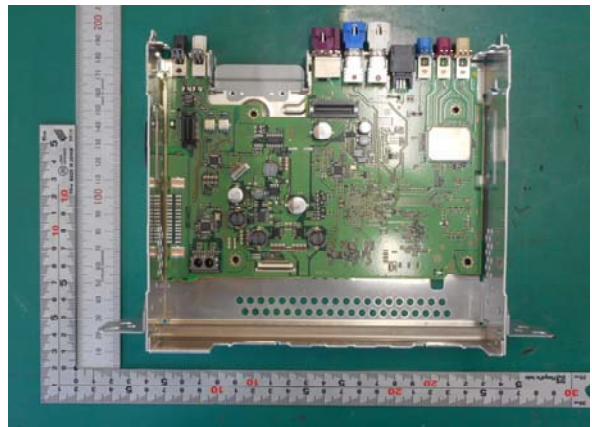

**EntryEvo WLAN combo model internal Photo**

Without Top cover

Without CD Mecha

Without Rear PCB

Without DAB PCB

EntryEvo WLAN combo model MAIN PCB Photo

Main PCB Top View

Main PCB Bottom view