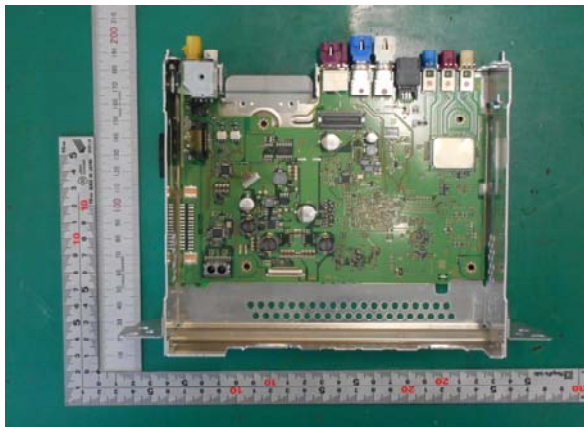

**EntryEvo WLAN combo model internal Photo**

Without Top cover

Without CD Mecha

Without Rear PCB

Without DAB PCB

EntryEvo WLAN combo model MAIN PCB Photo

Main PCB Top View

Main PCB Bottom view