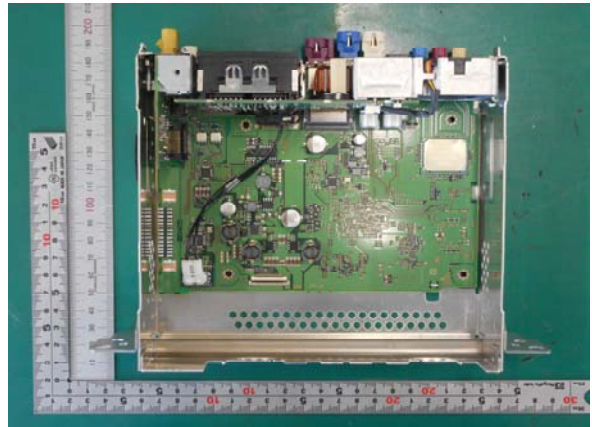

**EntryEvo WLAN combo model internal Photo**

Without Top cover

Without CD Mecha

Without Rear PCB

Without DAB PCB

EntryEvo WLAN combo model MAIN PCB Photo

Main PCB Top View

Main PCB Bottom view