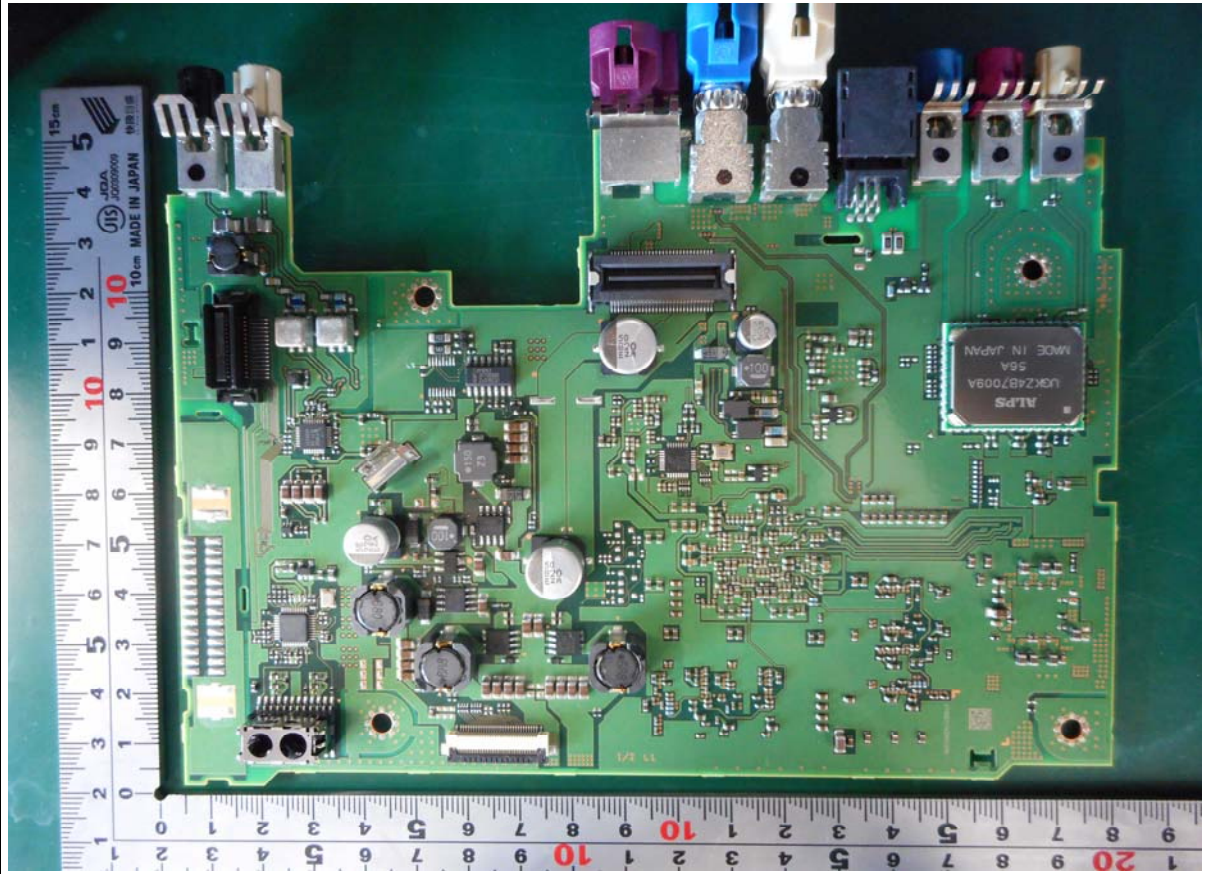

**EntryEvo WLAN combo model internal Photo**

Without Top cover

Without CD Mecha

Without Rear PCB

Without DAB PCB

EntryEvo WLAN combo model MAIN PCB Photo

Main PCB Top View

Main PCB Bottom view