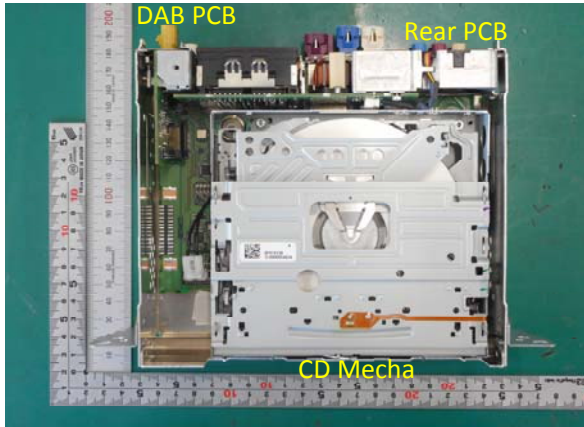

**EntryEvo WLAN combo model internal Photo**

Without Top cover

Without CD Mecha

Without Rear PCB

Without DAB PCB

EntryEvo WLAN combo model MAIN PCB Photo

Main PCB Top View

Main PCB Bottom view