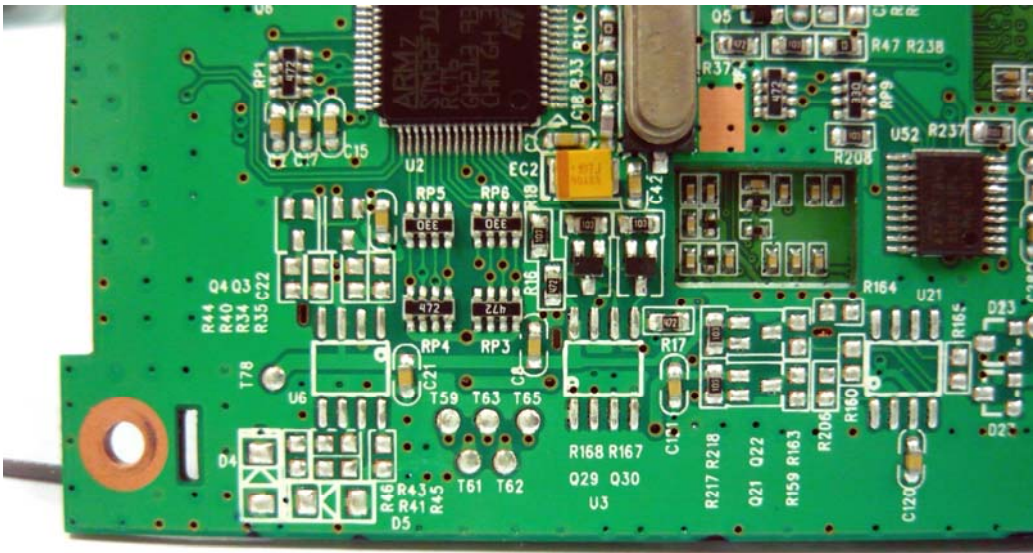

Photo

RF Part

Photo

Bluetooth Antenna Layout (BDHK431A01)

Front Chassis Open View

Front Panel Open View