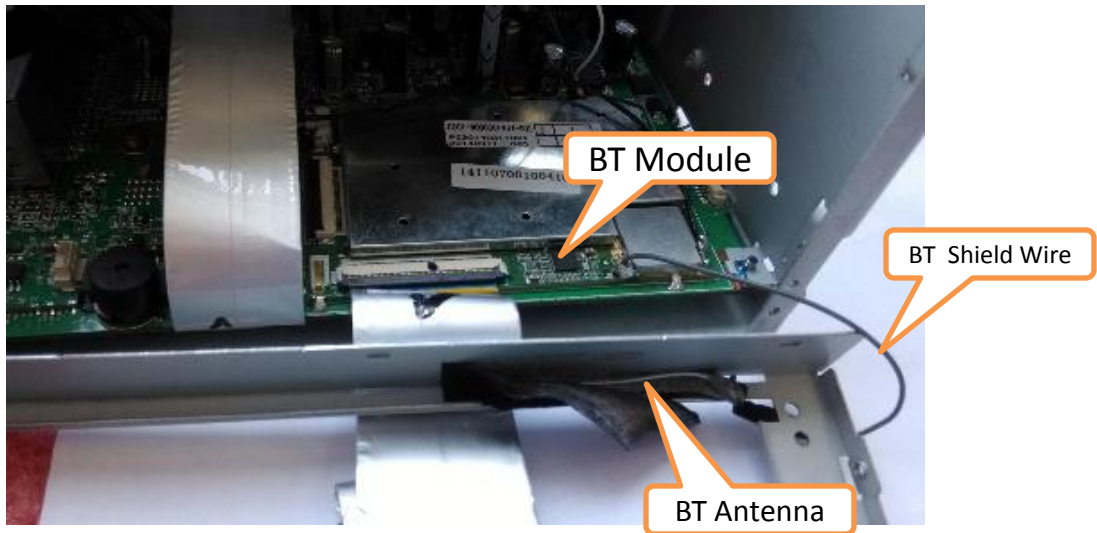

Photo

RF Part

Photo

Bluetooth Antenna Layout (BDHK431A01)

Front Chassis Open View

Front Panel Open View