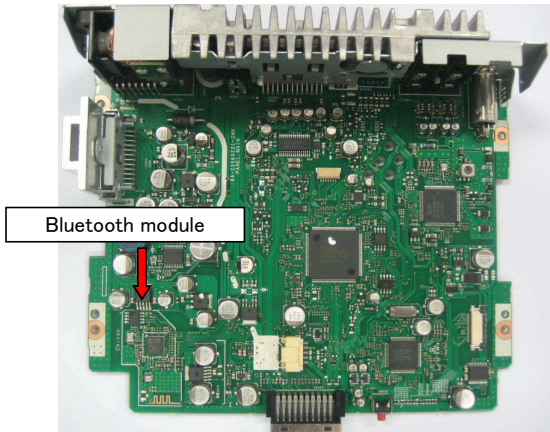

**Product (CDE-143BT Alpine) Internal Photo**

Without TOP Cover

Bluetooth module Front

Bluetooth Module

Bluetooth module Rear