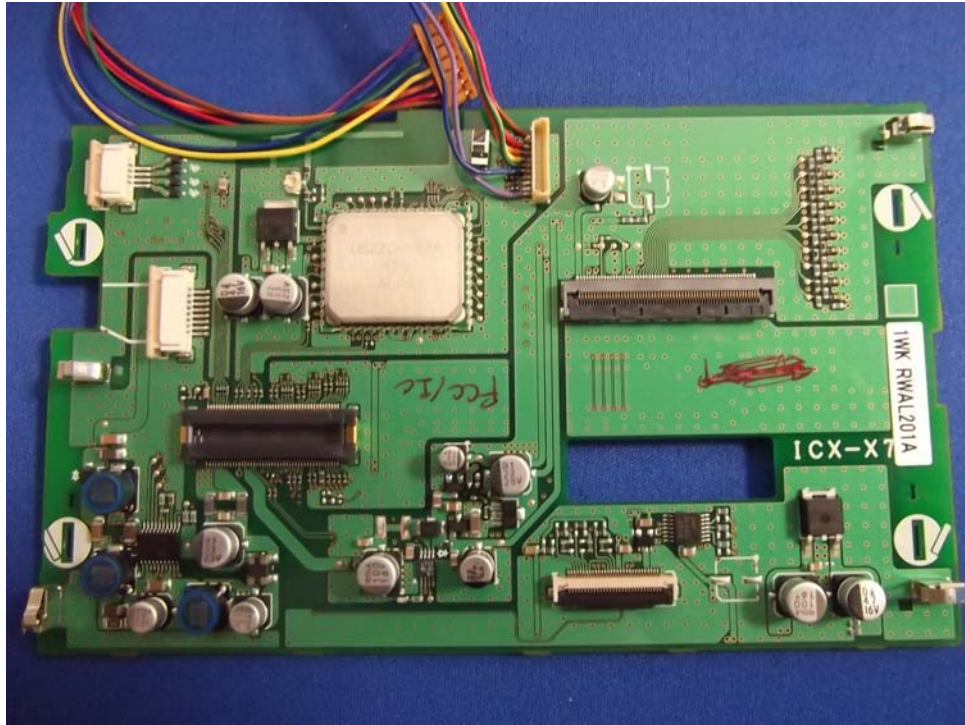

External Photo
Bluetooth PWB [ICS-X7 BT PWB]

Alpine Electronics, Inc.
FCC ID: A269ZUA137
IC:700B-ICS07

Front

Rear