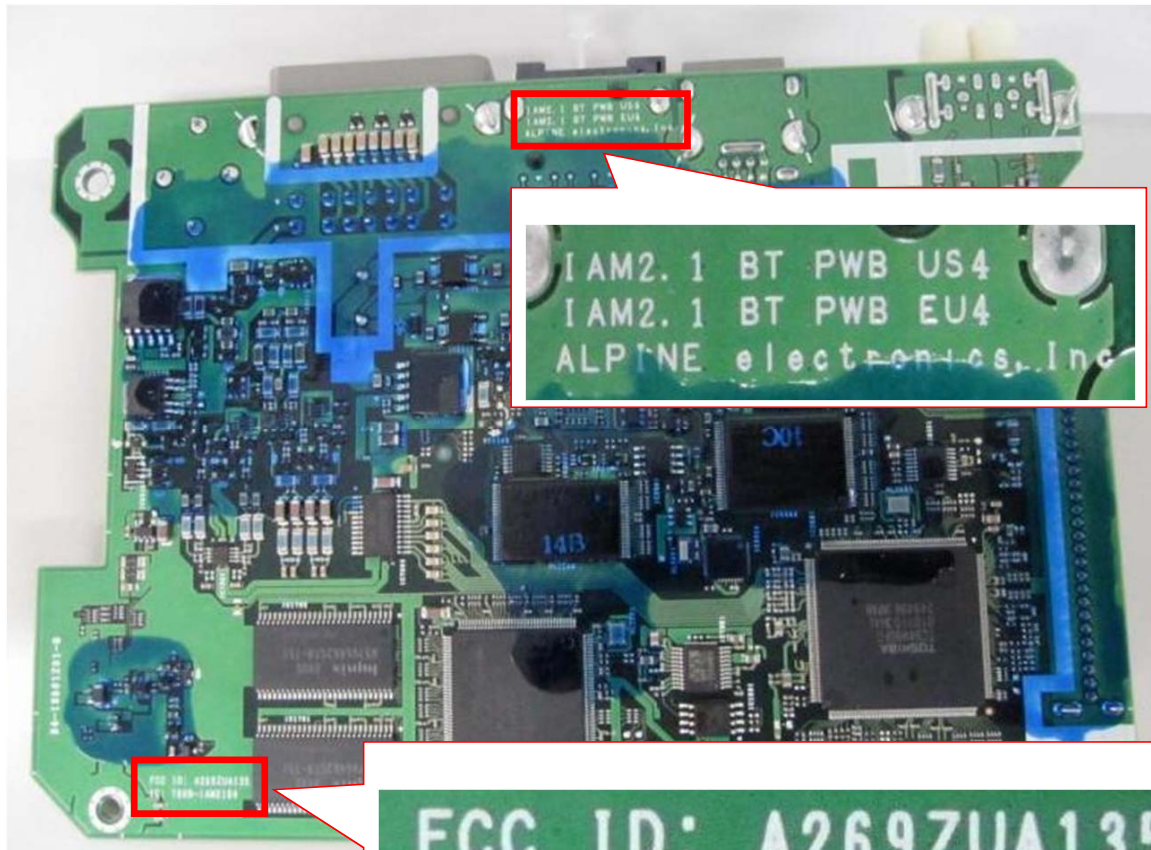

# Level1

IAM2.1 BT PWB US4  
IAM2.1 BT PWB EU4  
ALPINE ELECTRONICS, INC.

IAM2.1 BT PWB US4  
IAM2.1 BT PWB EU4  
ALPINE electronics, Inc

FCC ID: A269ZUA135  
IC: 700B-IAM2104

FCC ID: A269ZUA135  
IC: 700B-IAM2104