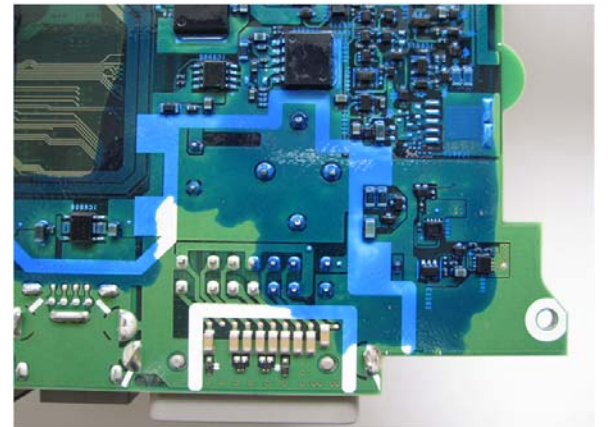

IAM2.1 BT PWB US3

1. Main PWB Front

Front

Back

123.3mm

170mm

The weight of the PWB : 212g

2. Main PWB Back

IAM2.1 BT PWB US3

1. Sub PWB Front

The weight of the PWB : 138g

Inner

2. Sub PWB Back