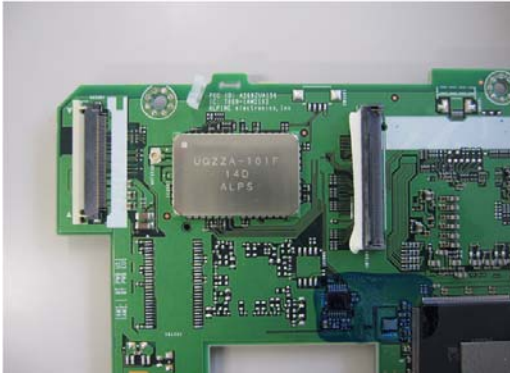

IAM2.1 BT PWB US3

1. Main PWB Front

Front

Back

123.3mm

170mm

The weight of the PWB : 212g

2. Main PWB Back

IAM2.1 BT PWB US3

1. Sub PWB Front

The weight of the PWB : 138g

Inner

2. Sub PWB Back