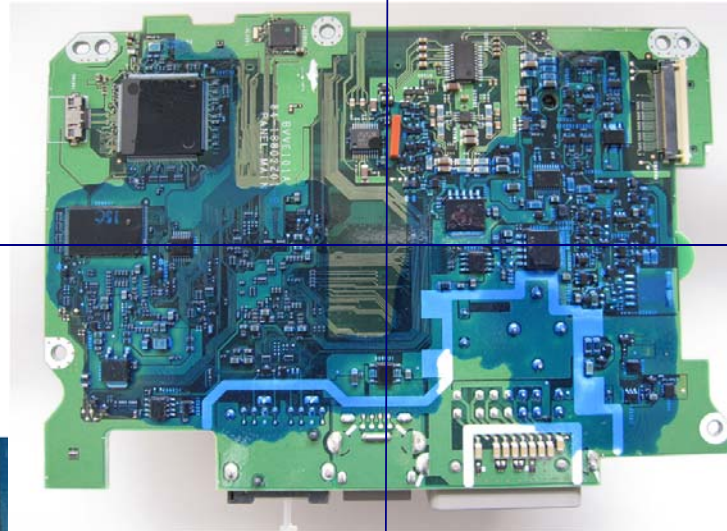

IAM2.1 BT PWB US3

1. Main PWB Front

Front

Back

123.3mm

170mm

The weight of the PWB : 212g

2. Main PWB Back

IAM2.1 BT PWB US3

1. Sub PWB Front

The weight of the PWB : 138g

Inner

2. Sub PWB Back