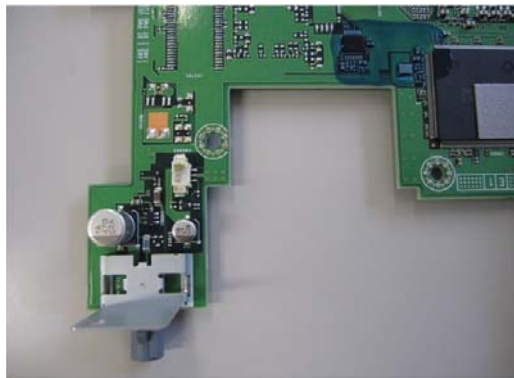

IAM2.1 BT PWB US3

1. Sub PWB Front

The weight of the PWB : 138g

Inner

2. Sub PWB Back