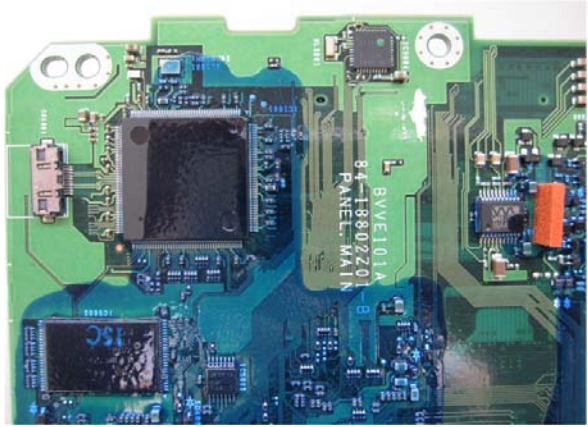

IAM2.1 BT PWB US3

1. Main PWB Front

Front

Back

123.3mm

170mm

The weight of the PWB : 212g

2. Main PWB Back

IAM2.1 BT PWB US3

1. Sub PWB Front

The weight of the PWB : 138g

Inner

2. Sub PWB Back