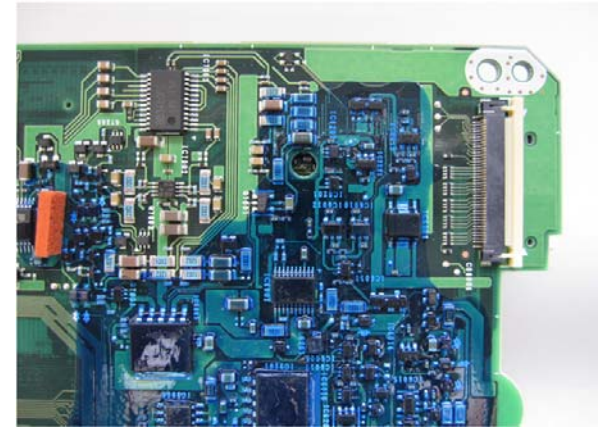

IAM2.1 BT PWB US3

1. Main PWB Front

Front

Back

123.3mm

170mm

The weight of the PWB : 212g

2. Main PWB Back

IAM2.1 BT PWB US3

1. Sub PWB Front

The weight of the PWB : 138g

Inner

2. Sub PWB Back