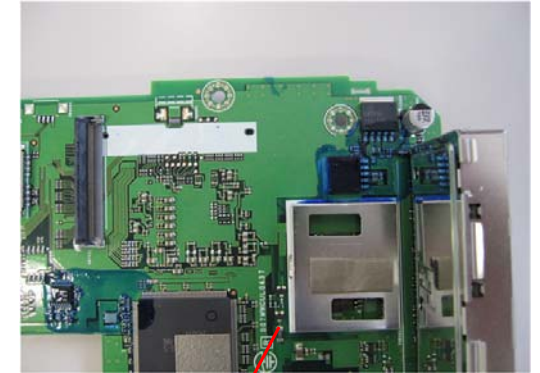

IAM2.1 BT PWB US3

1. Main PWB Front

Front

Back

123.3mm

170mm

The weight of the PWB : 212g

2. Main PWB Back

IAM2.1 BT PWB US3

1. Sub PWB Front

The weight of the PWB : 138g

Inner

2. Sub PWB Back