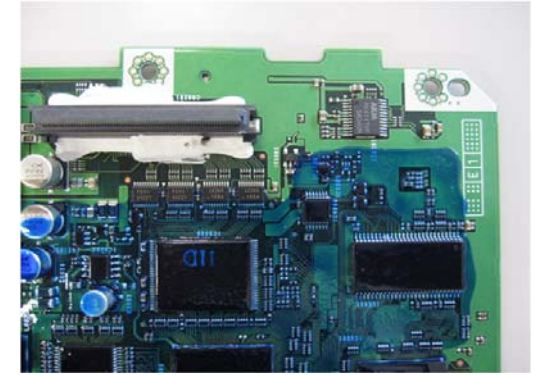

IAM2.1 BT PWB US3

1. Main PWB Front

Front

Back

123.3mm

170mm

The weight of the PWB : 212g

2. Main PWB Back

IAM2.1 BT PWB US3

1. Sub PWB Front

The weight of the PWB : 138g

Inner

2. Sub PWB Back