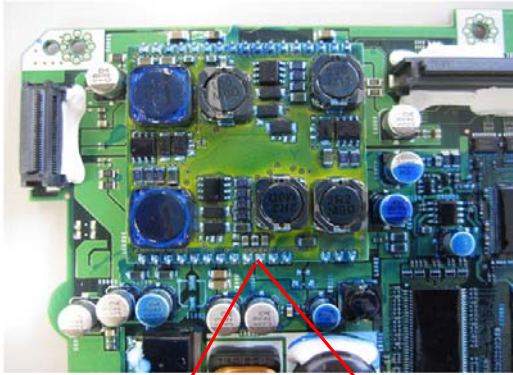

IAM2.1 BT PWB US3

1. Main PWB Front

Front

Back

123.3mm

170mm

The weight of the PWB : 212g

2. Main PWB Back