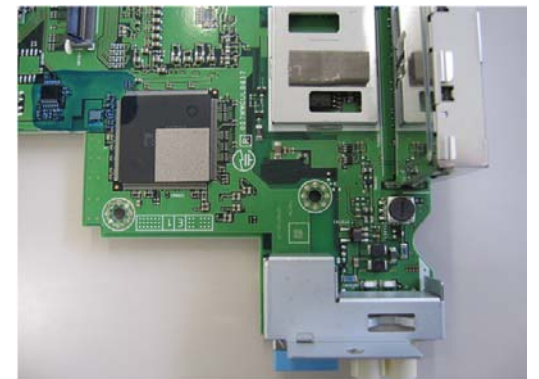

IAM2.1 BT PWB US3

1. Sub PWB Front

The weight of the PWB : 138g

Inner

2. Sub PWB Back