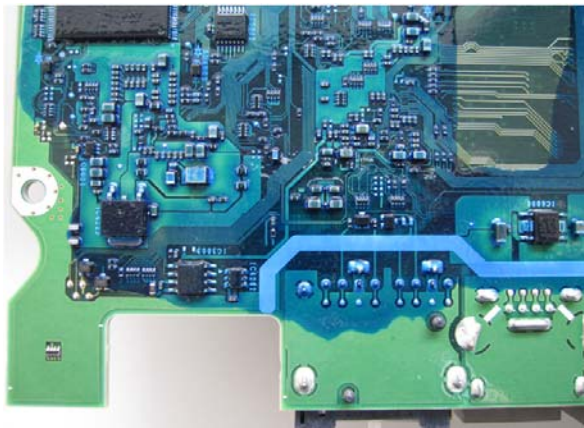

IAM2.1 BT PWB US3

1. Main PWB Front

Front

Back

123.3mm

170mm

The weight of the PWB : 212g

2. Main PWB Back

IAM2.1 BT PWB US3

1. Sub PWB Front

The weight of the PWB : 138g

Inner

2. Sub PWB Back