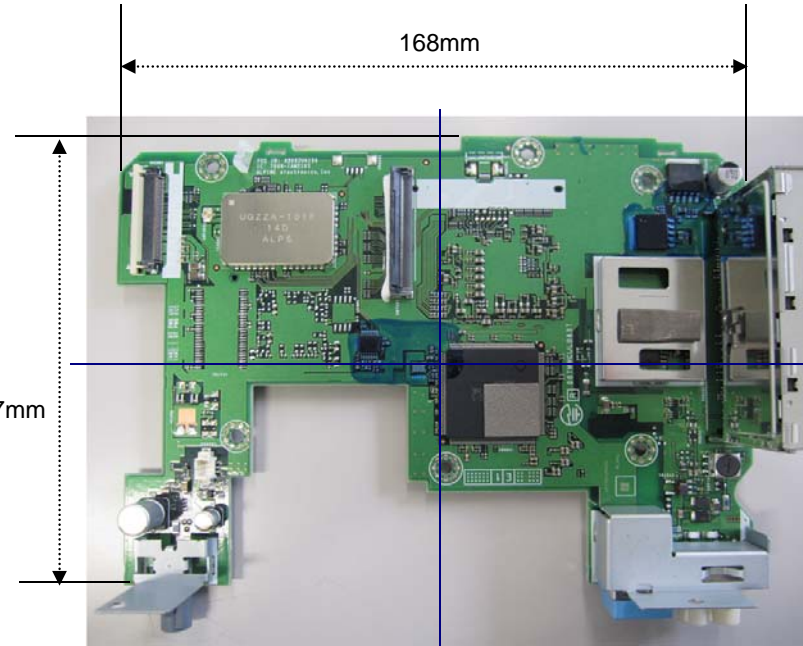

IAM2.1 BT PWB US3

1. Main PWB Front

Front

Back

123.3mm

170mm

The weight of the PWB : 212g

2. Main PWB Back

IAM2.1 BT PWB US3

1. Sub PWB Front

The weight of the PWB : 138g

Inner

2. Sub PWB Back