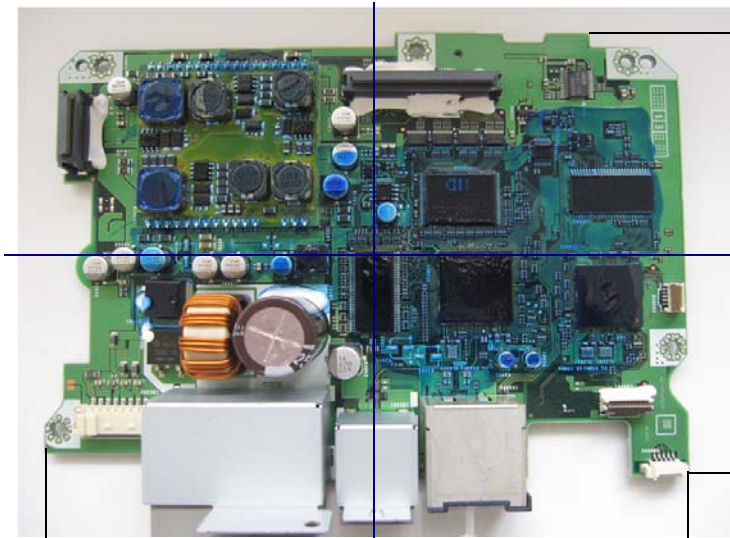

IAM2.1 BT PWB US3

1. Main PWB Front

Front

Back

123.3mm

170mm

The weight of the PWB : 212g

2. Main PWB Back

IAM2.1 BT PWB US3

1. Sub PWB Front

The weight of the PWB : 138g

Inner

2. Sub PWB Back