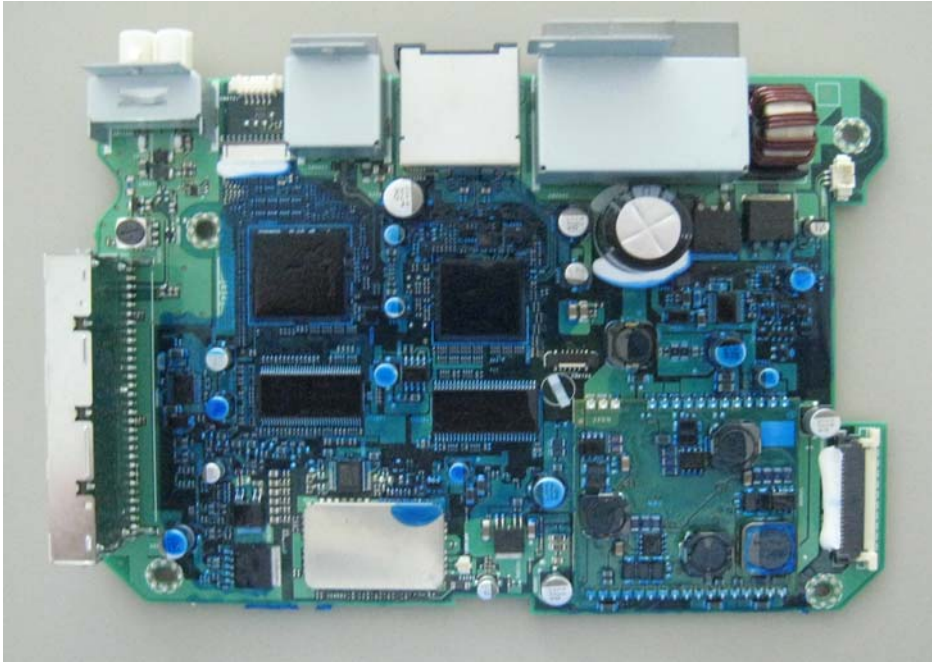

FCC ID: A269ZUA132
IC: 700B-IAM2102

Alpine Electronics, Inc.
IAM2.1 BT PWB US2

FCC ID: A260ZUA132
IC: 700B-IAM2102

Alpine Electronics, Inc.
IAM2.1 BT PWB US2

FCC ID: A269ZUA132
IC: 700B-IAM2102
Antenna

Alpine Electronics, Inc.
IAM2.1 BT PWB US2