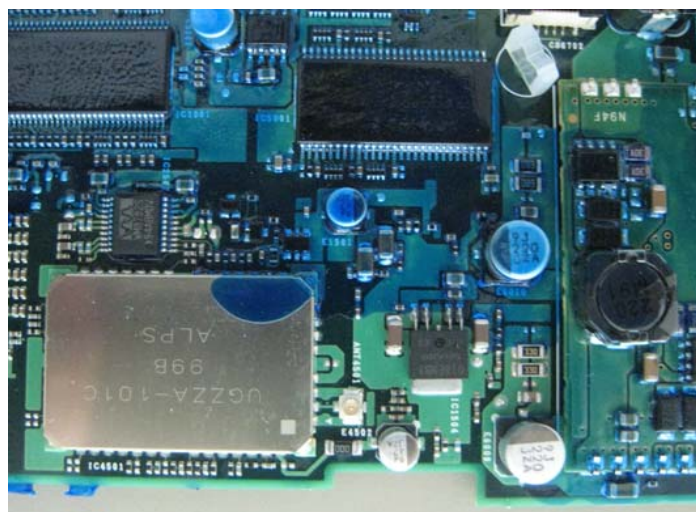

FCC ID: A269ZUA132
IC: 700B-IAM2102

Alpine Electronics, Inc.
IAM2.1 BT PWB US2

FCC ID: A260ZUA132
IC: 700B-IAM2102

Alpine Electronics, Inc.
IAM2.1 BT PWB US2

FCC ID: A269ZUA132
IC: 700B-IAM2102
Antenna

Alpine Electronics, Inc.
IAM2.1 BT PWB US2