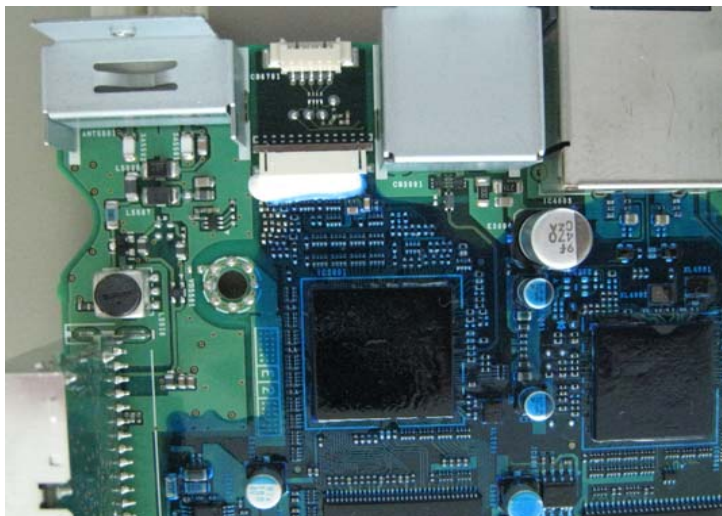

FCC ID: A269ZUA132
IC: 700B-IAM2102

Alpine Electronics, Inc.
IAM2.1 BT PWB US2

FCC ID: A260ZUA132
IC: 700B-IAM2102

Alpine Electronics, Inc.
IAM2.1 BT PWB US2

FCC ID: A269ZUA132
IC: 700B-IAM2102
Antenna

Alpine Electronics, Inc.
IAM2.1 BT PWB US2