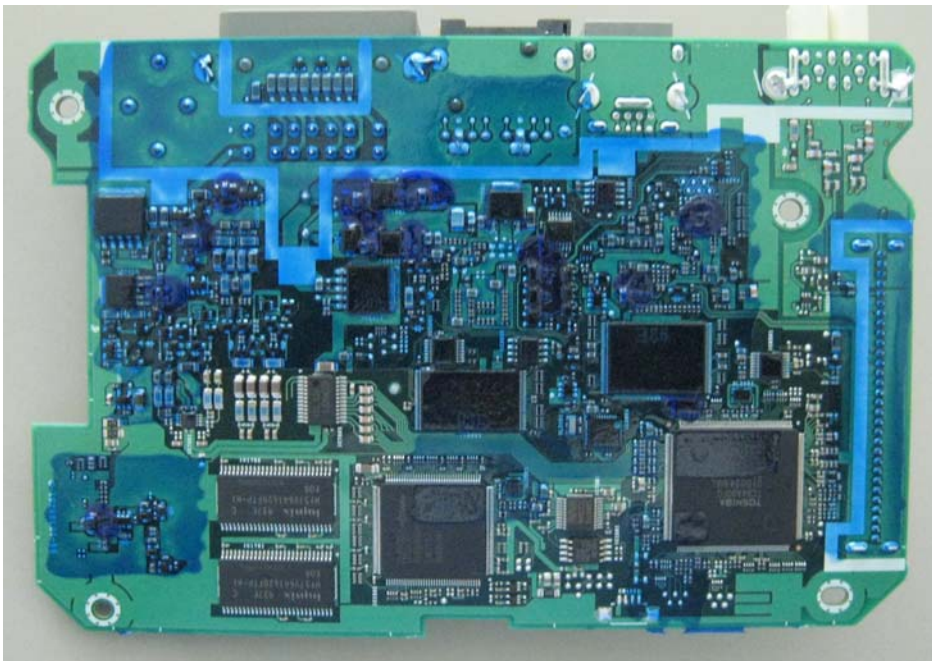

FCC ID: A269ZUA132
IC: 700B-IAM2102

Alpine Electronics, Inc.
IAM2.1 BT PWB US2

FCC ID: A260ZUA132
IC: 700B-IAM2102

Alpine Electronics, Inc.
IAM2.1 BT PWB US2

FCC ID: A269ZUA132
IC: 700B-IAM2102
Antenna

Alpine Electronics, Inc.
IAM2.1 BT PWB US2