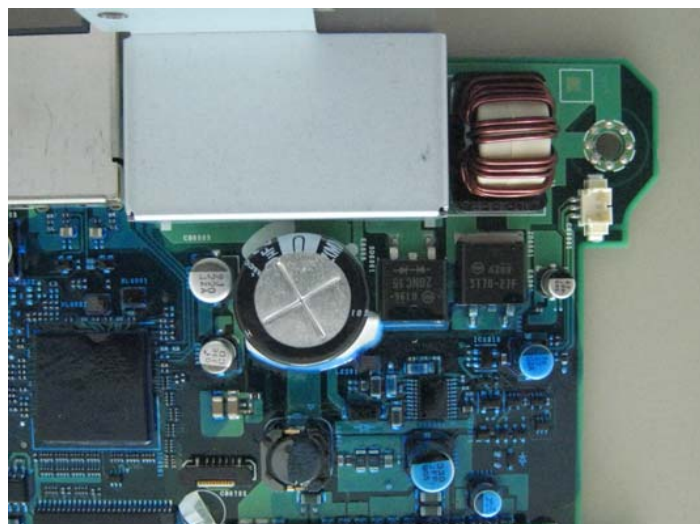

FCC ID: A269ZUA132
IC: 700B-IAM2102

Alpine Electronics, Inc.
IAM2.1 BT PWB US2

FCC ID: A260ZUA132
IC: 700B-IAM2102

Alpine Electronics, Inc.
IAM2.1 BT PWB US2

FCC ID: A269ZUA132
IC: 700B-IAM2102
Antenna

Alpine Electronics, Inc.
IAM2.1 BT PWB US2