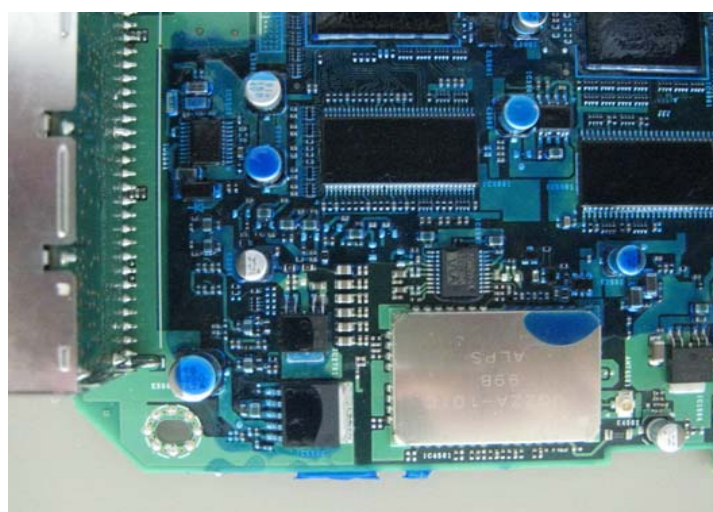

FCC ID: A269ZUA132
IC: 700B-IAM2102

Alpine Electronics, Inc.
IAM2.1 BT PWB US2

FCC ID: A260ZUA132
IC: 700B-IAM2102

Alpine Electronics, Inc.
IAM2.1 BT PWB US2

FCC ID: A269ZUA132
IC: 700B-IAM2102
Antenna

Alpine Electronics, Inc.
IAM2.1 BT PWB US2