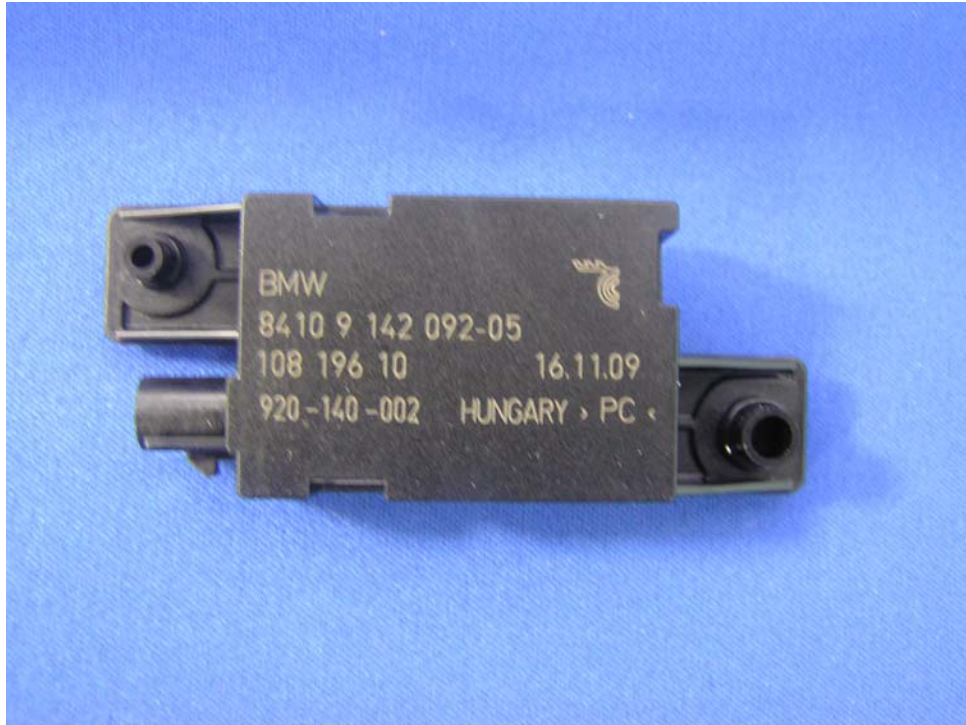

Antenna2 Photo
Bluetooth Module [Model: PF240028]

Alpine Electronics, Inc.
FCC ID: A269ZUA131
IC: 700B-CMP2001

Antenna2 Photo
Bluetooth Module [Model: PF240028]

Alpine Electronics, Inc.
FCC ID: A269ZUA131
IC: 700B-CMP2001