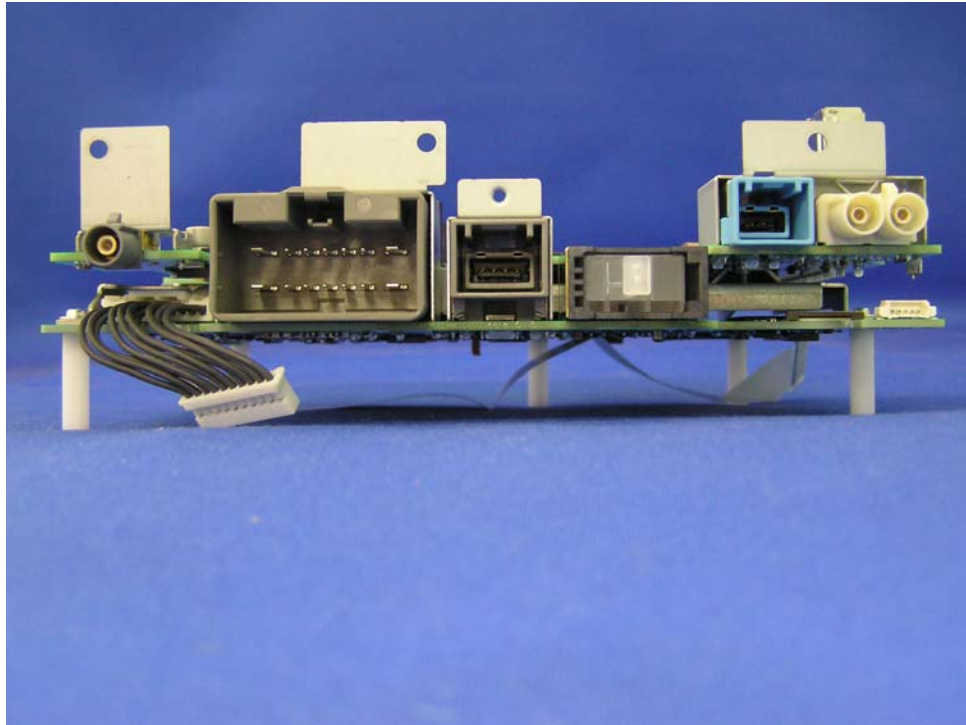

Photo
Bluetooth Module
[Model: IAM2.1 BT PWB US]

Alpine Electronics, Inc.
FCC ID: A269ZUA130
IC: 700B-IAM2101

Front

Rear

Photo
Bluetooth Module
[Model: IAM2.1 BT PWB US]

Alpine Electronics, Inc.
FCC ID: A269ZUA130
IC: 700B-IAM2101

Top

Bottom

Photo
Bluetooth Module
[Model: IAM2.1 BT PWB US]

Alpine Electronics, Inc.
FCC ID: A269ZUA130
IC: 700B-IAM2101

Right

Left