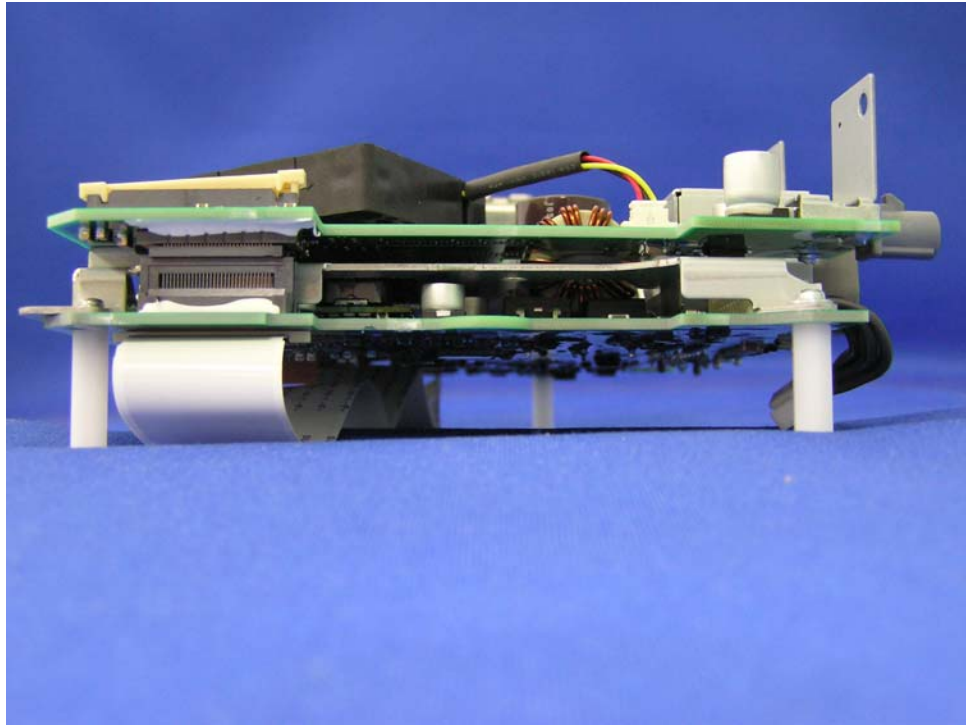

Photo
Bluetooth Module
[Model: IAM2.1 BT PWB US]

Alpine Electronics, Inc.
FCC ID: A269ZUA130
IC: 700B-IAM2101

Front

Rear

Photo
Bluetooth Module
[Model: IAM2.1 BT PWB US]

Alpine Electronics, Inc.
FCC ID: A269ZUA130
IC: 700B-IAM2101

Top

Bottom

Photo
Bluetooth Module
[Model: IAM2.1 BT PWB US]

Alpine Electronics, Inc.
FCC ID: A269ZUA130
IC: 700B-IAM2101

Right

Left