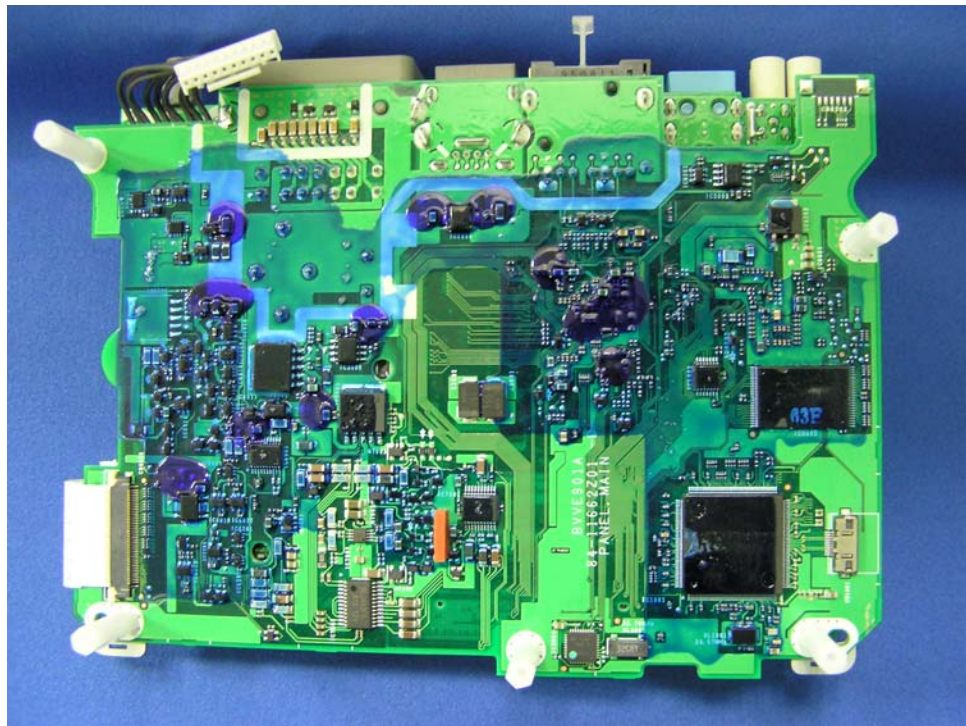

Photo
Bluetooth Module
[Model: IAM2.1 BT PWB US]

Alpine Electronics, Inc.
FCC ID: A269ZUA130
IC: 700B-IAM2101

Front

Rear

Photo
Bluetooth Module
[Model: IAM2.1 BT PWB US]

Alpine Electronics, Inc.
FCC ID: A269ZUA130
IC: 700B-IAM2101

Top

Bottom

Photo
Bluetooth Module
[Model: IAM2.1 BT PWB US]

Alpine Electronics, Inc.
FCC ID: A269ZUA130
IC: 700B-IAM2101

Right

Left