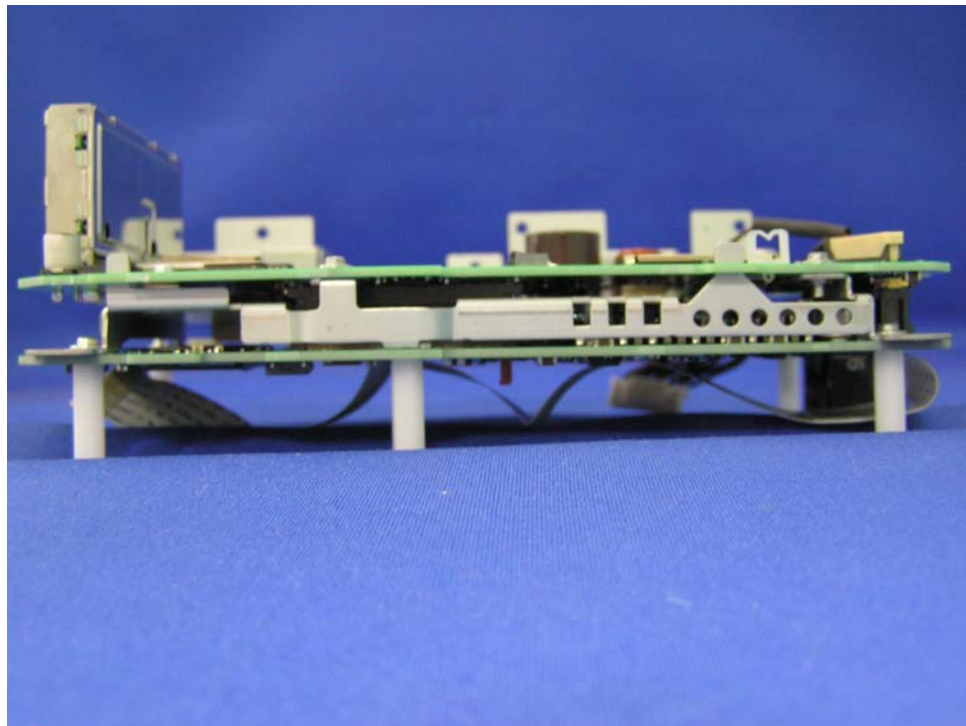

Photo
Bluetooth Module
[Model: IAM2.1 BT PWB US]

Alpine Electronics, Inc.
FCC ID: A269ZUA130
IC: 700B-IAM2101

Front

Rear

Photo
Bluetooth Module
[Model: IAM2.1 BT PWB US]

Alpine Electronics, Inc.
FCC ID: A269ZUA130
IC: 700B-IAM2101

Top

Bottom

Photo
Bluetooth Module
[Model: IAM2.1 BT PWB US]

Alpine Electronics, Inc.
FCC ID: A269ZUA130
IC: 700B-IAM2101

Right

Left