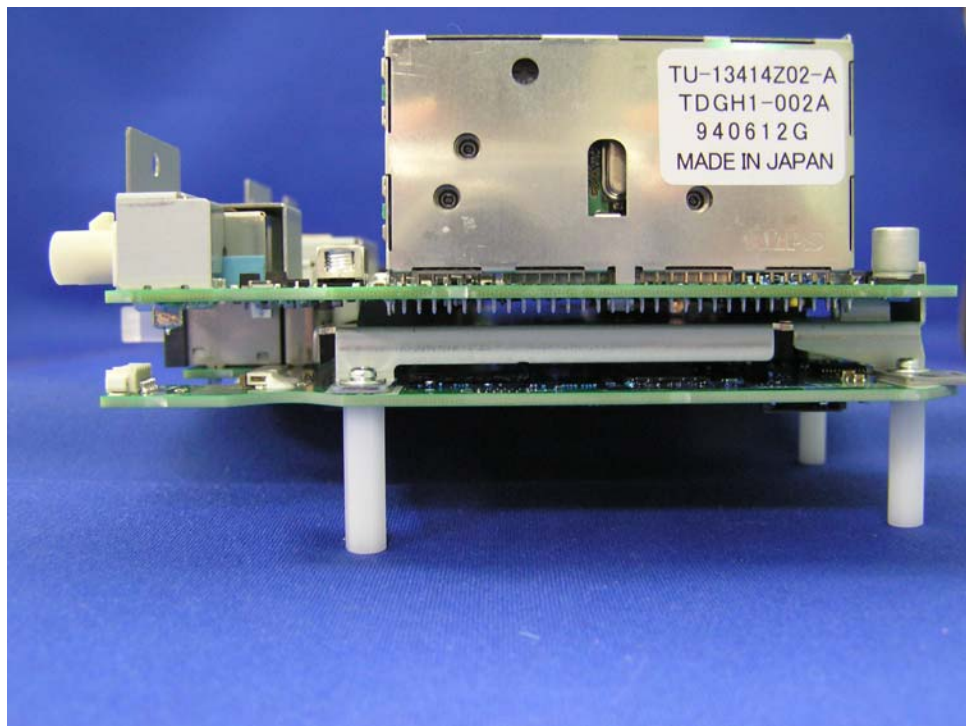

Photo
Bluetooth Module
[Model: IAM2.1 BT PWB US]

Alpine Electronics, Inc.
FCC ID: A269ZUA130
IC: 700B-IAM2101

Front

Rear

Photo
Bluetooth Module
[Model: IAM2.1 BT PWB US]

Alpine Electronics, Inc.
FCC ID: A269ZUA130
IC: 700B-IAM2101

Top

Bottom

Photo
Bluetooth Module
[Model: IAM2.1 BT PWB US]

Alpine Electronics, Inc.
FCC ID: A269ZUA130
IC: 700B-IAM2101

Right

Left