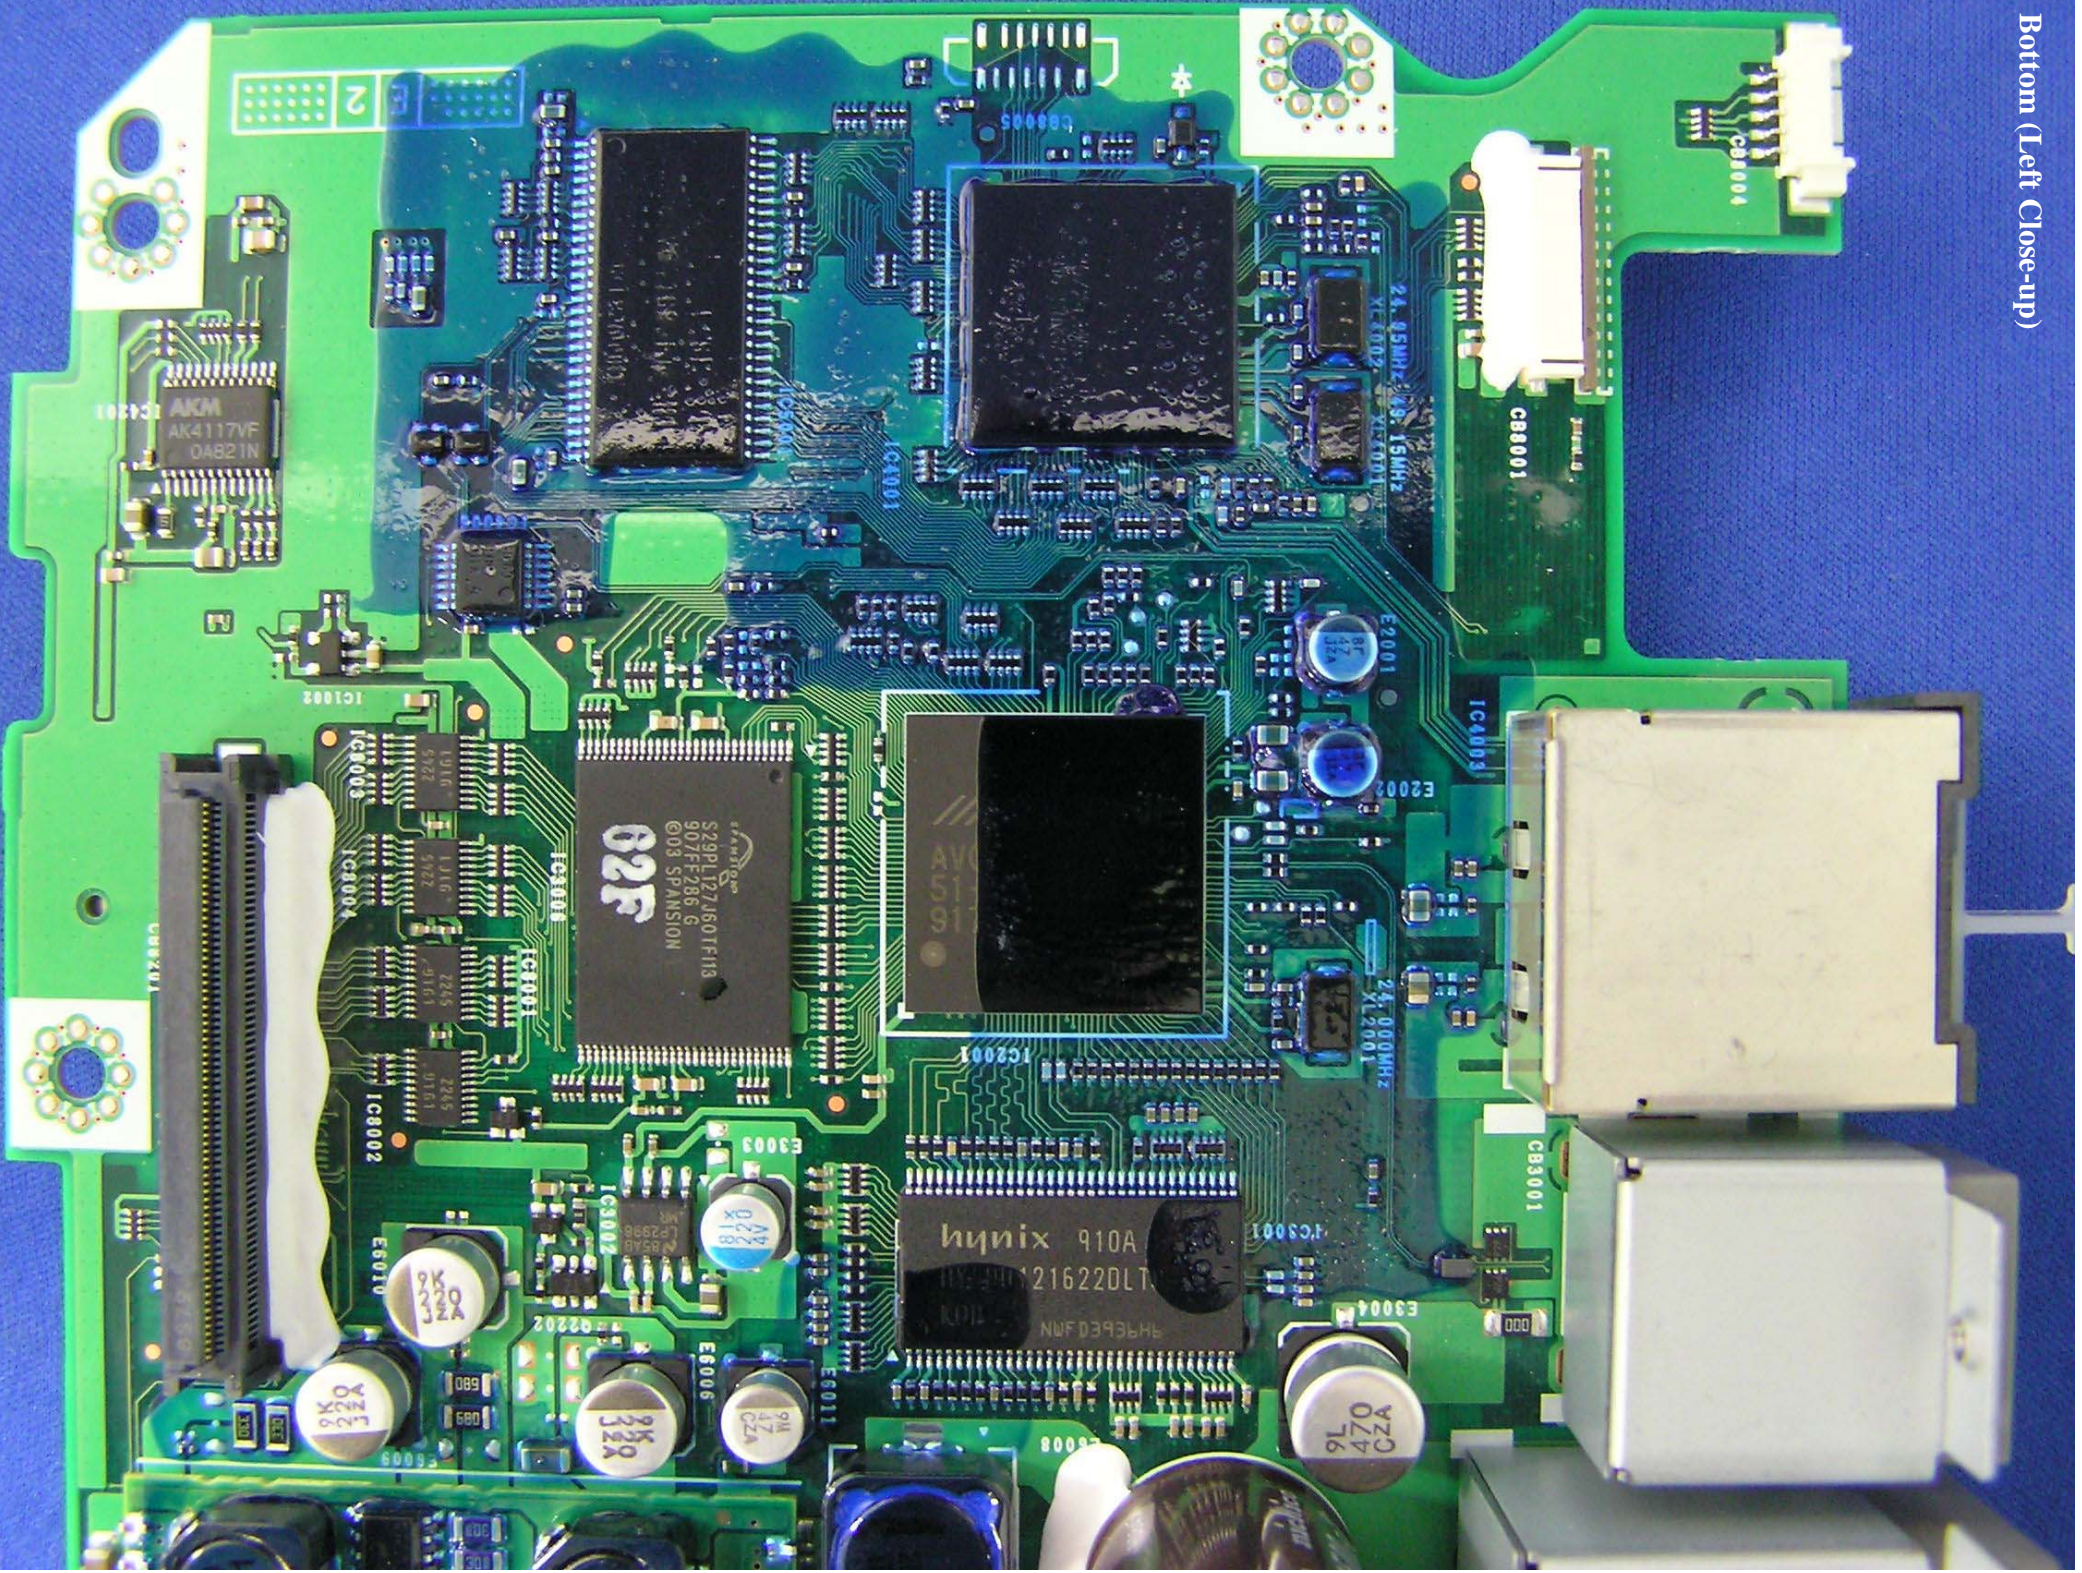

IAM2.1 BT PWB US  
Top (Whole)

FCC ID: A269ZUA130  
IC: 700B-IAM2101

BVE901A PANEL SUB  
84-11662Z02-D

Top (Left Close-up)

TOSHIBA  
TC94A90FG  
0100922HAL  
091522 JAPAN

IC6501

CR6501

Z0502

VD5501

LS515

Top (Right Close-up)

Bottom (Whole)

Bottom (Left Close-up)

1013-1

Bottom (Right Close-up)