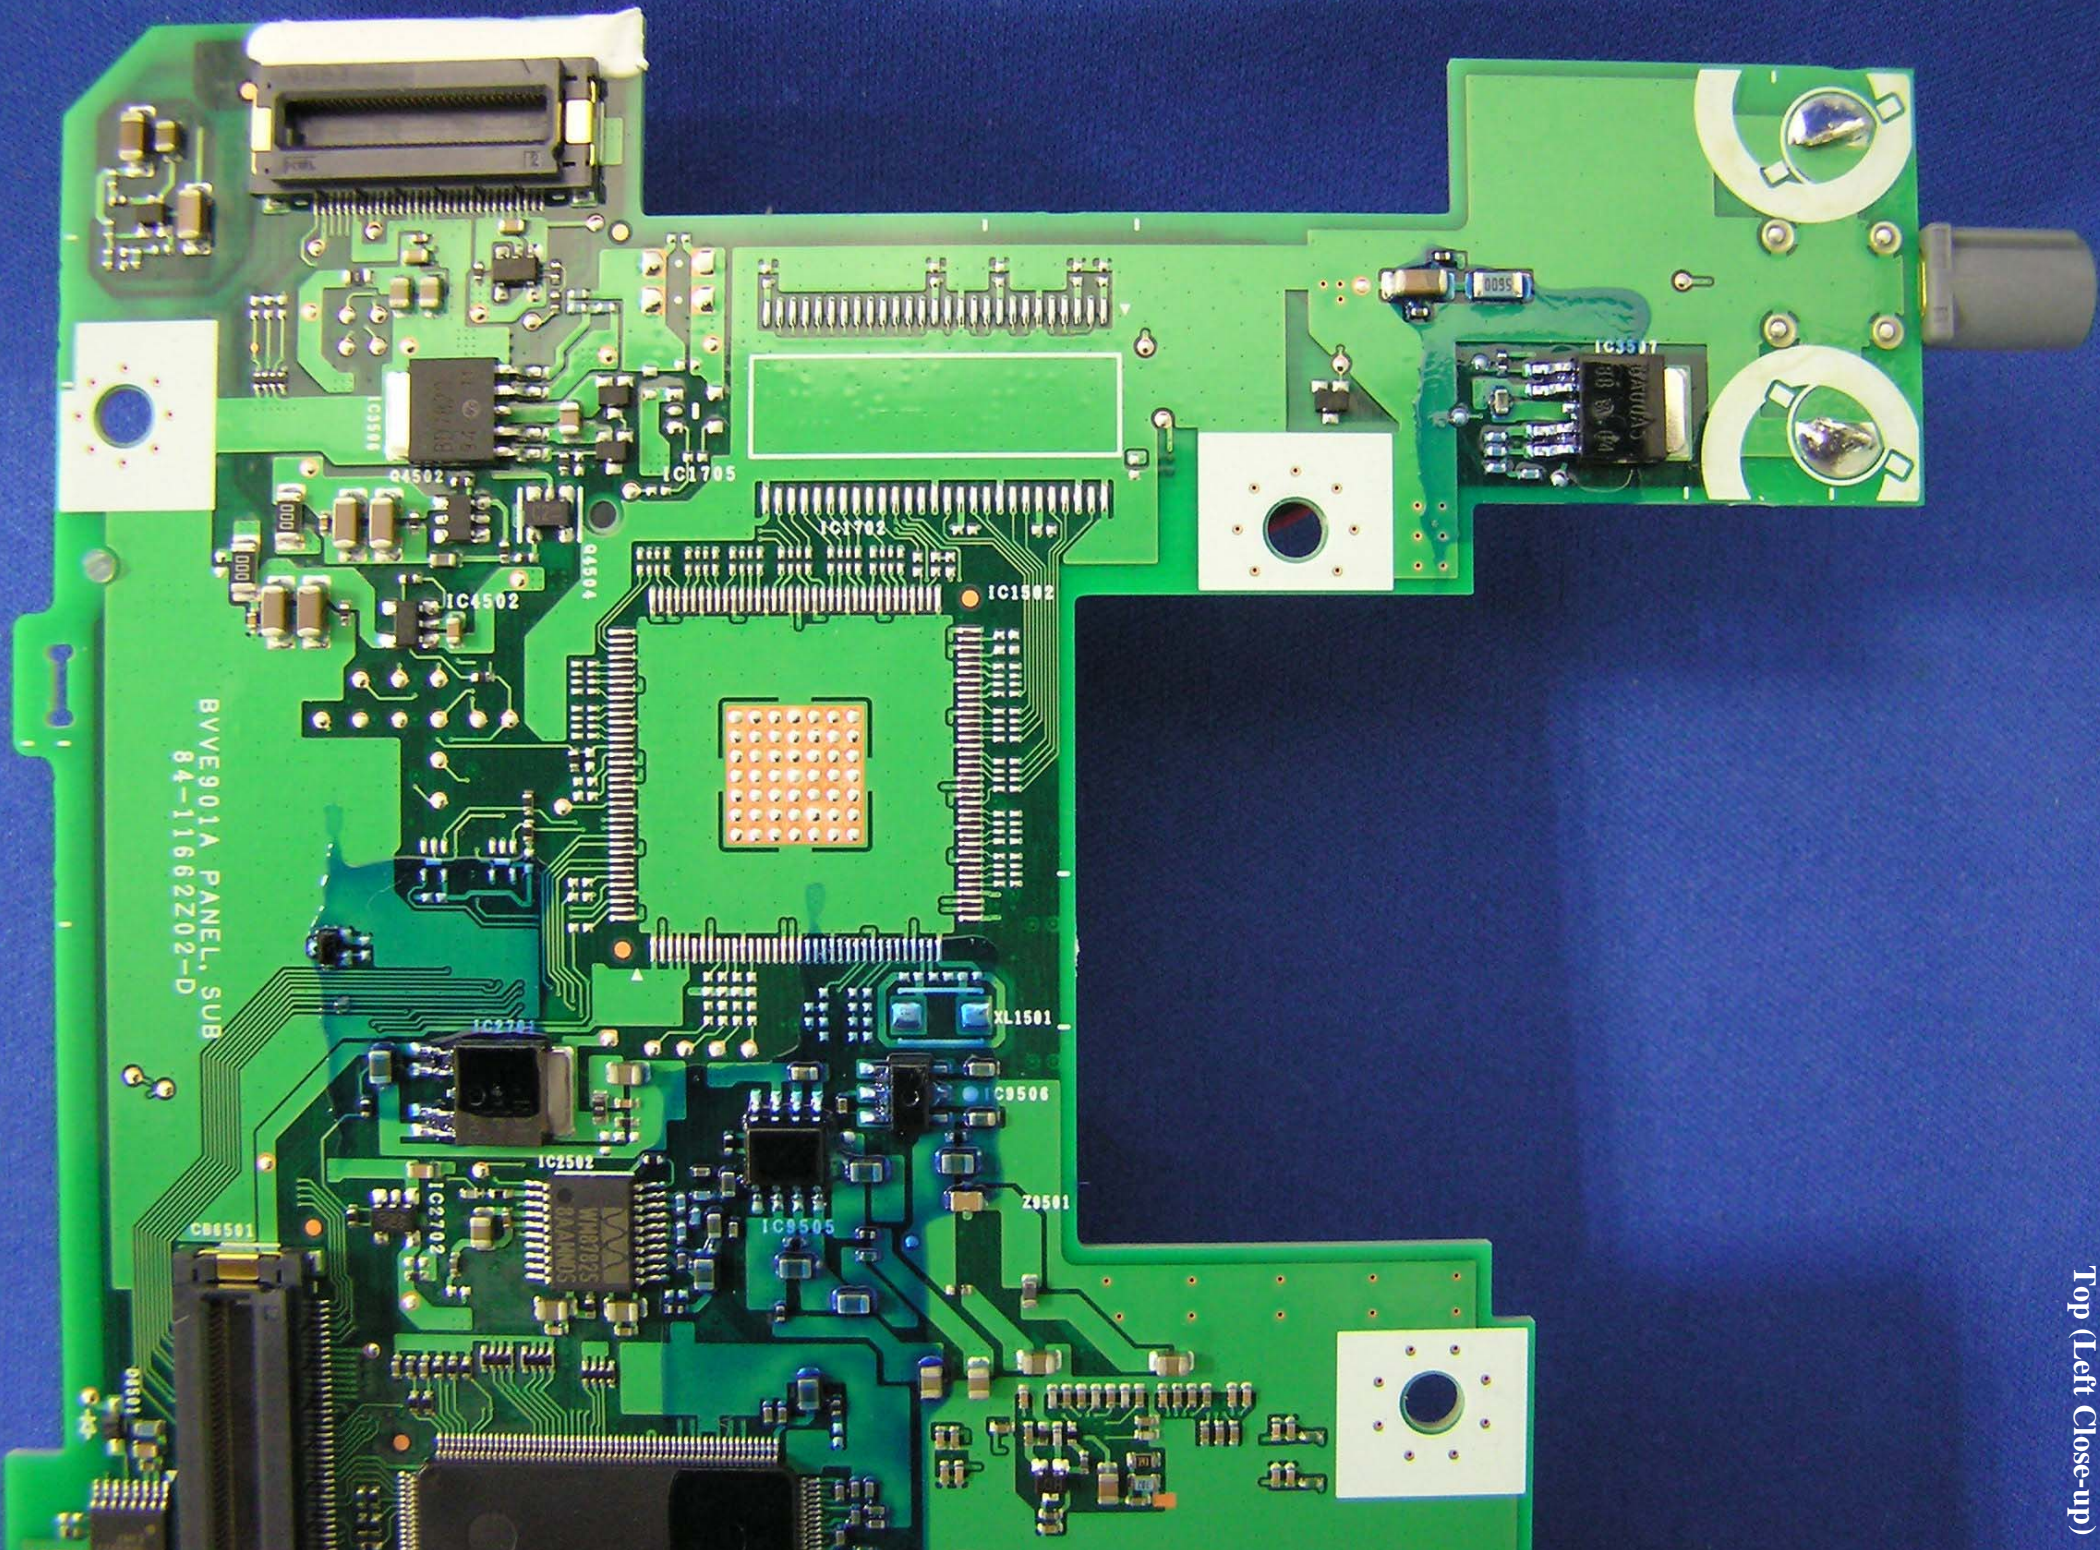

IAM2.1 BT PWB US  
Top (Whole)

FCC ID: A269ZUA130  
IC: 700B-IAM2101

BVE901A PANEL SUB  
84-11662Z02-D

Top (Left Close-up)

TOSHIBA  
TC94A90FG  
0100922HAL  
091522 JAPAN

IC6501

CR6501

Z0502

TML5501

IC8503

IC3501

SD3702

IC9502  
M92AB  
DS90C24T  
QVS

Z0502

VD5502

L5514

VD5501

LS515

Top (Right Close-up)

Bottom (Whole)

Bottom (Left Close-up)

1013-1

Bottom (Right Close-up)