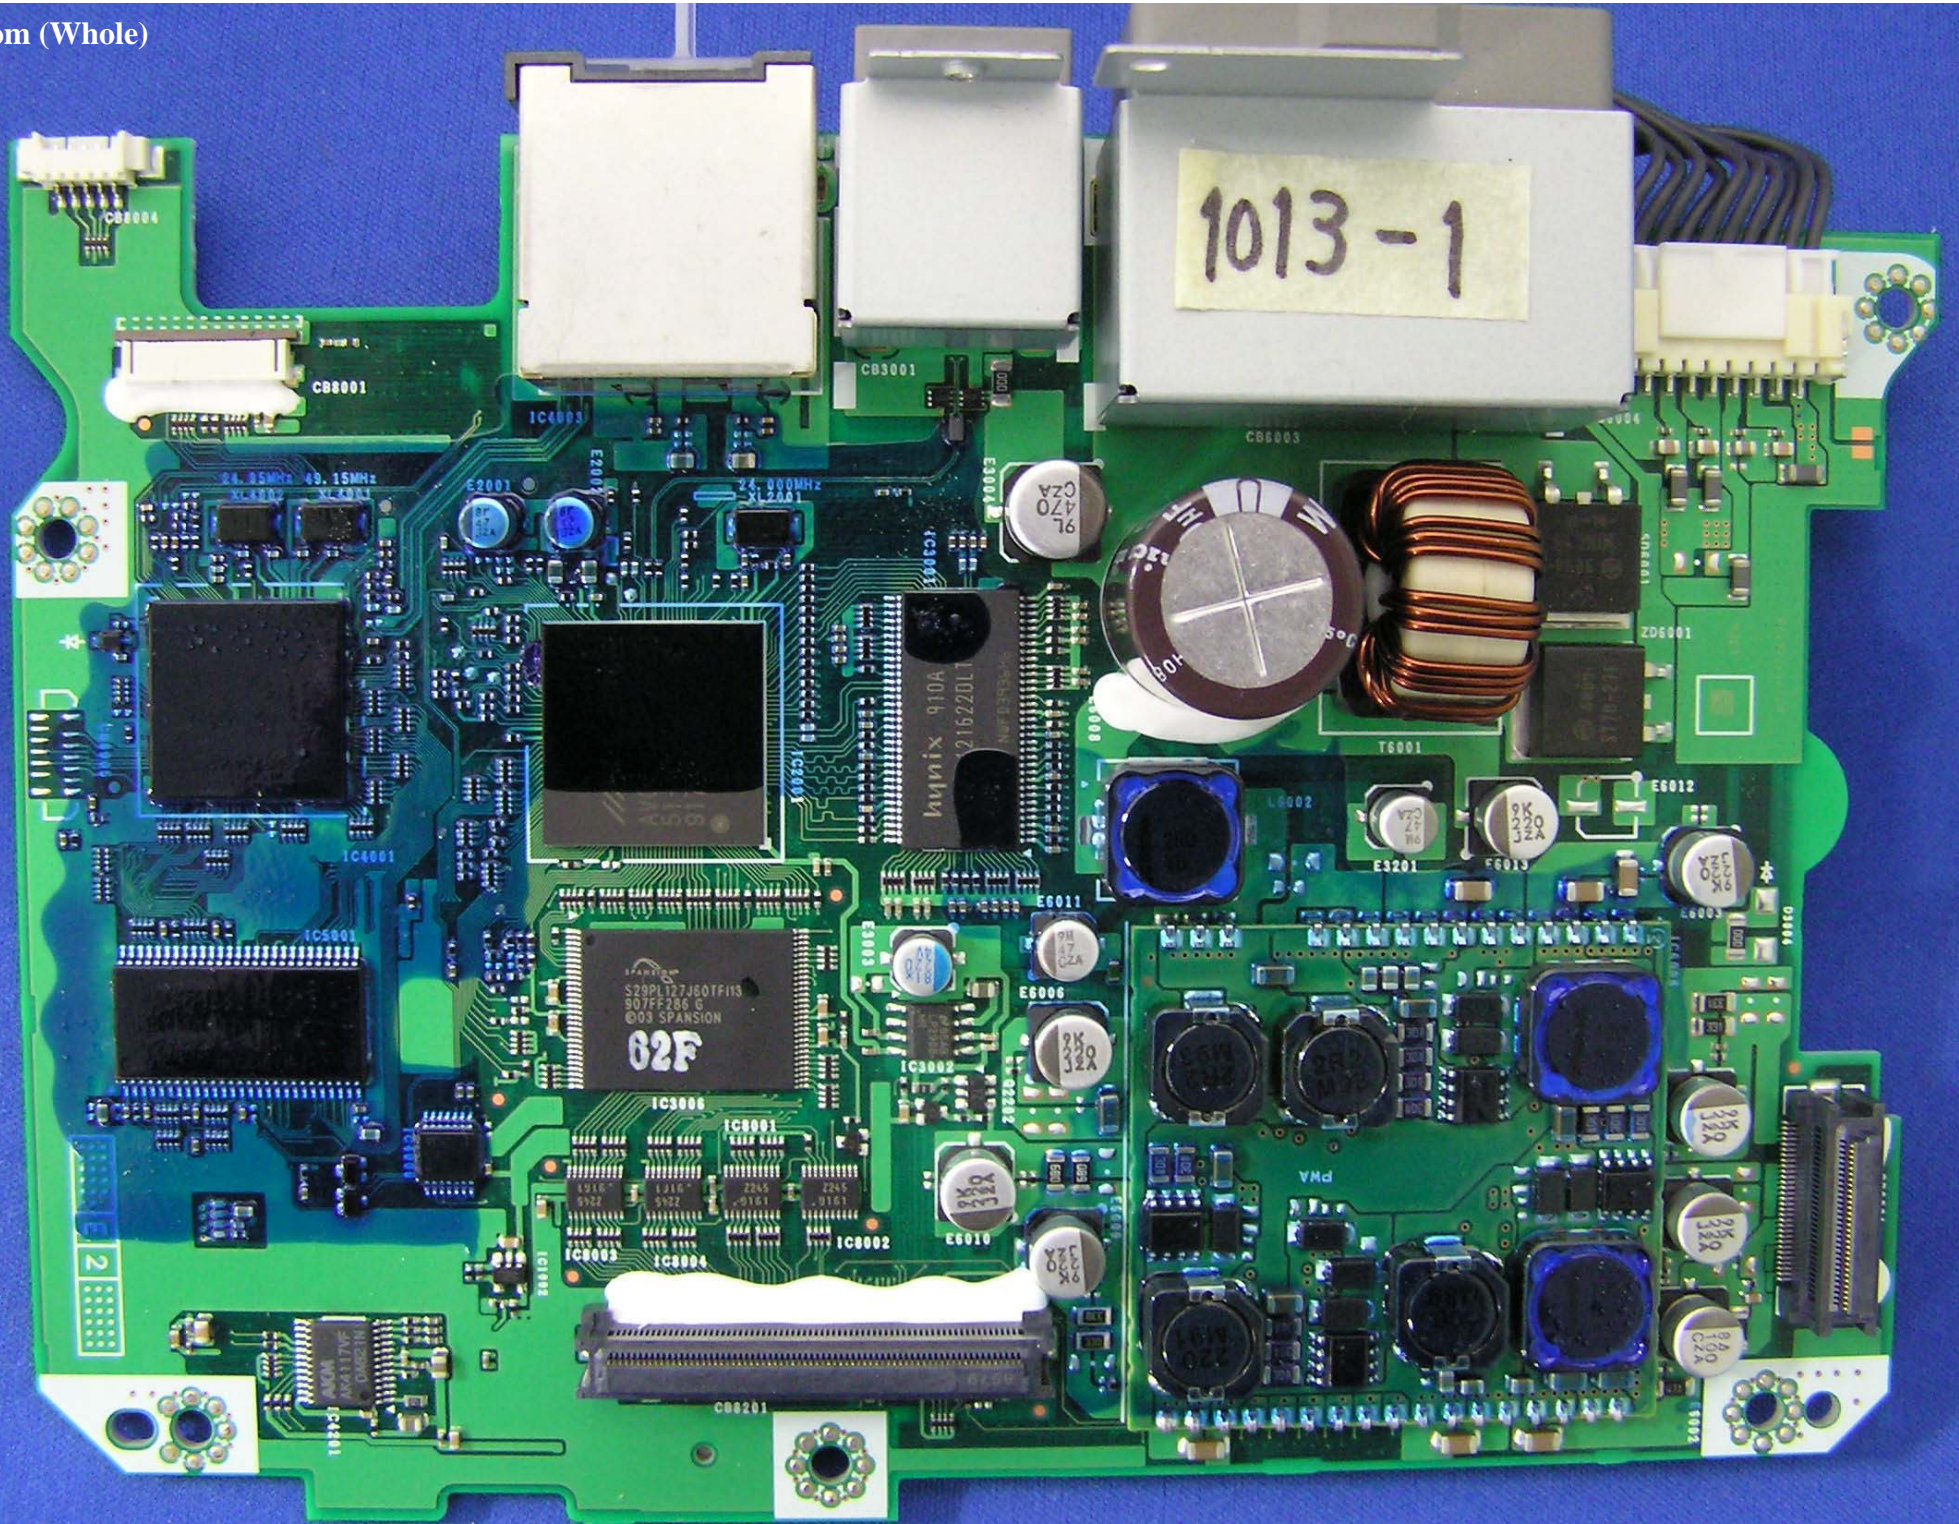

IAM2.1 BT PWB US  
Top (Whole)

FCC ID: A269ZUA130  
IC: 700B-IAM2101

BVE901A PANEL SUB  
84-11662Z02-D

Top (Left Close-up)

TOSHIBA  
TC94A90FG  
0100922HAL  
091522 JAPAN

IC6501

CR6501

Z0502

TML5501

IC8503

IC3501

SD3702

IC9502  
M92AB  
DS90C24T  
QVS

Z0502

VD5502

L5514

VD5501

LS515

Top (Right Close-up)

Bottom (Whole)

Bottom (Left Close-up)

1013-1

Bottom (Right Close-up)