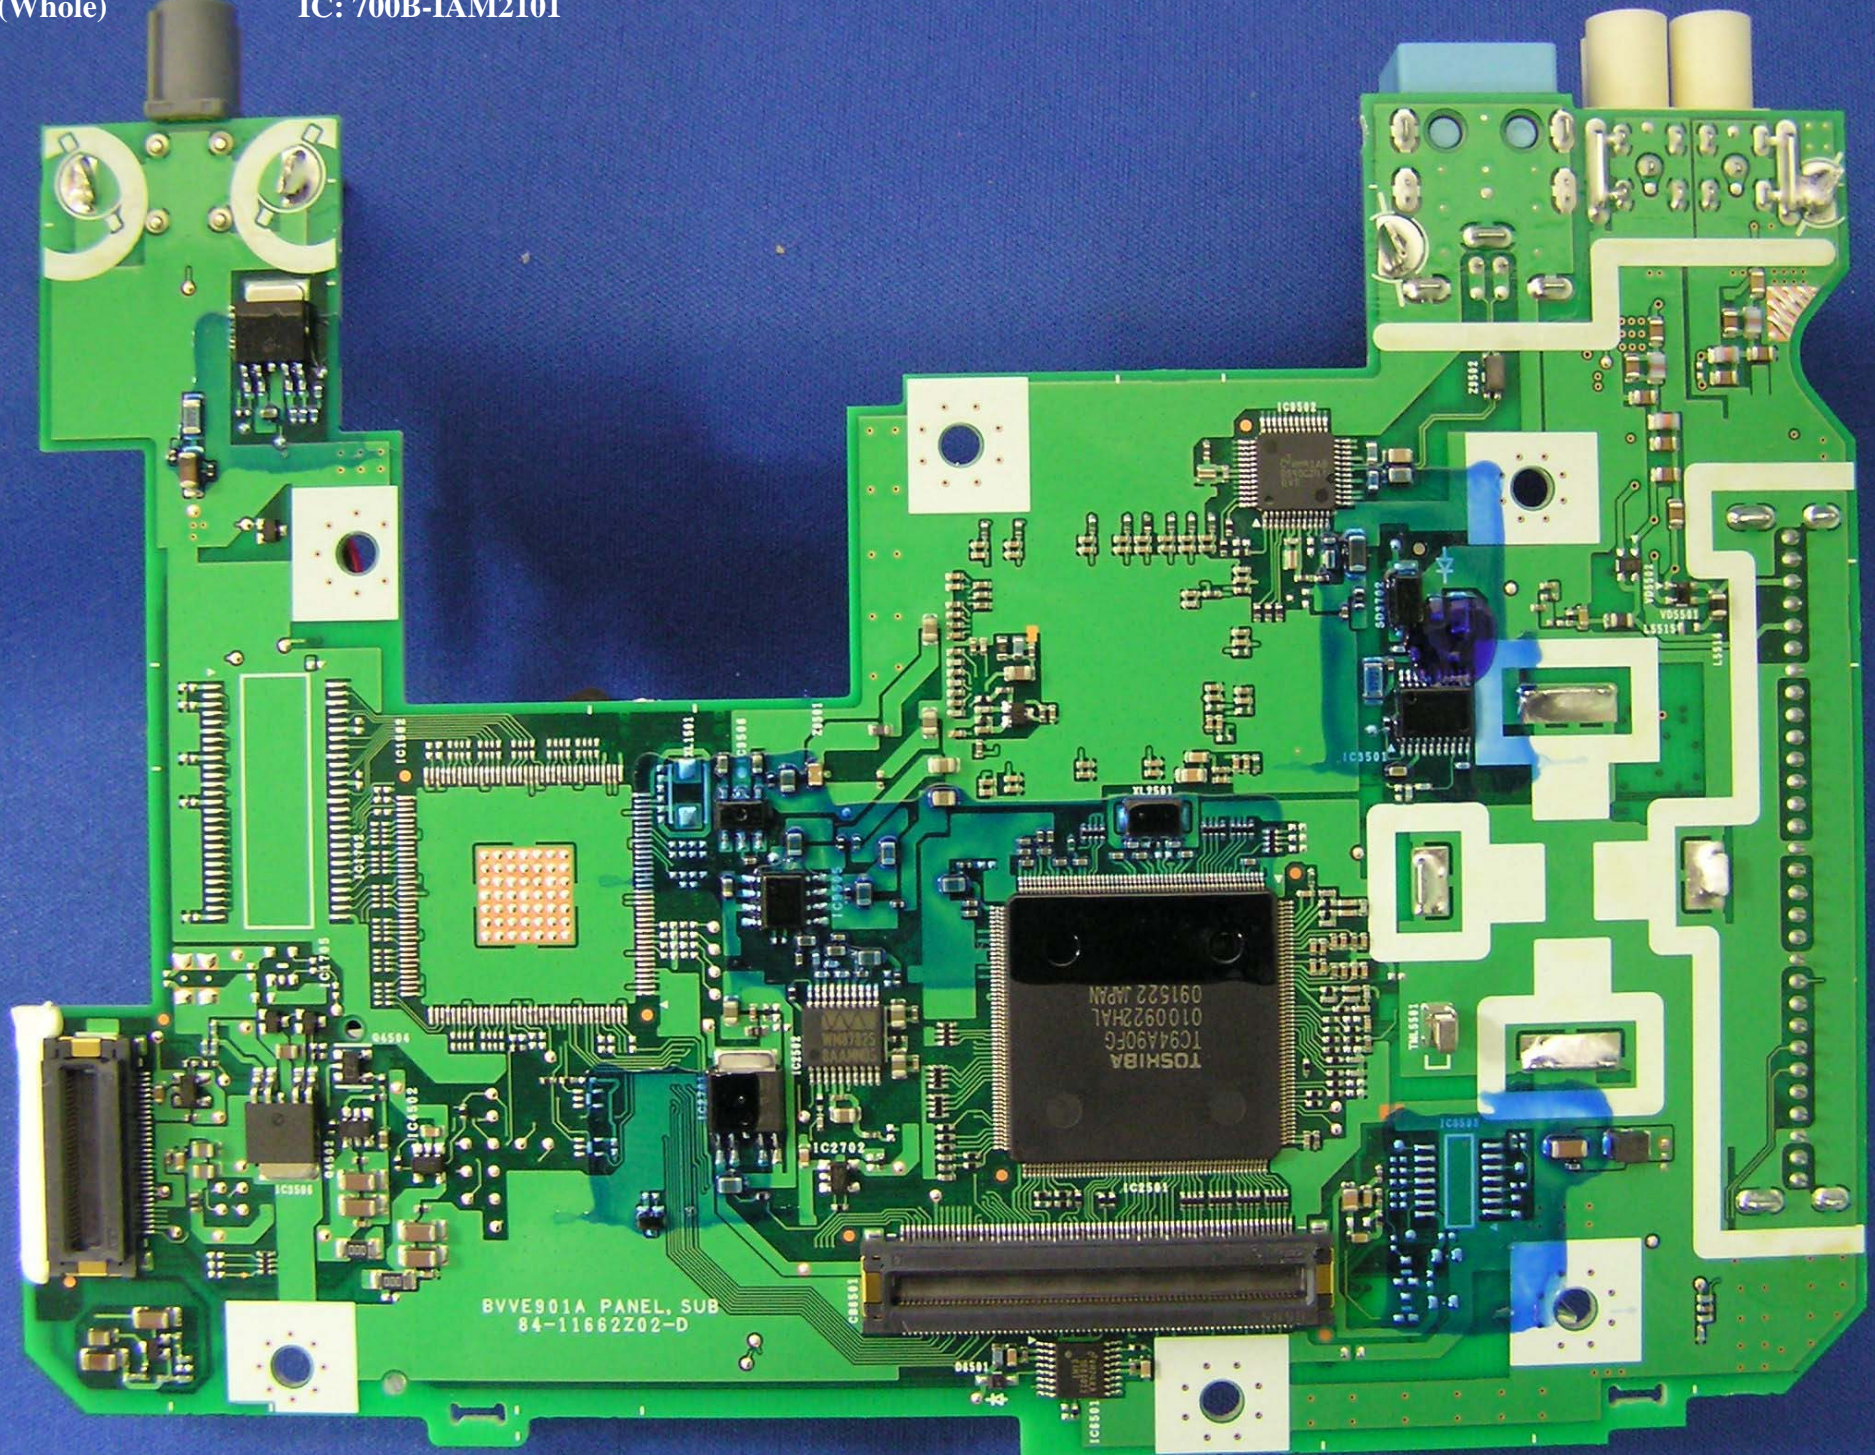

IAM2.1 BT PWB US  
Top (Whole)

FCC ID: A269ZUA130  
IC: 700B-IAM2101

BVE901A PANEL SUB  
84-11662Z02-D

Top (Left Close-up)

TOSHIBA  
TC94A90FG  
0100922HAL  
091522 JAPAN

IC6501

CR6501

Z0502

TML5501

IC8503

IC3501

SD3702

IC9502  
M92AB  
DS90C24T  
QVS

Z0502

VD5502

L5514

VD5501

LS515

Top (Right Close-up)

Bottom (Whole)

Bottom (Left Close-up)

1013-1

Bottom (Right Close-up)