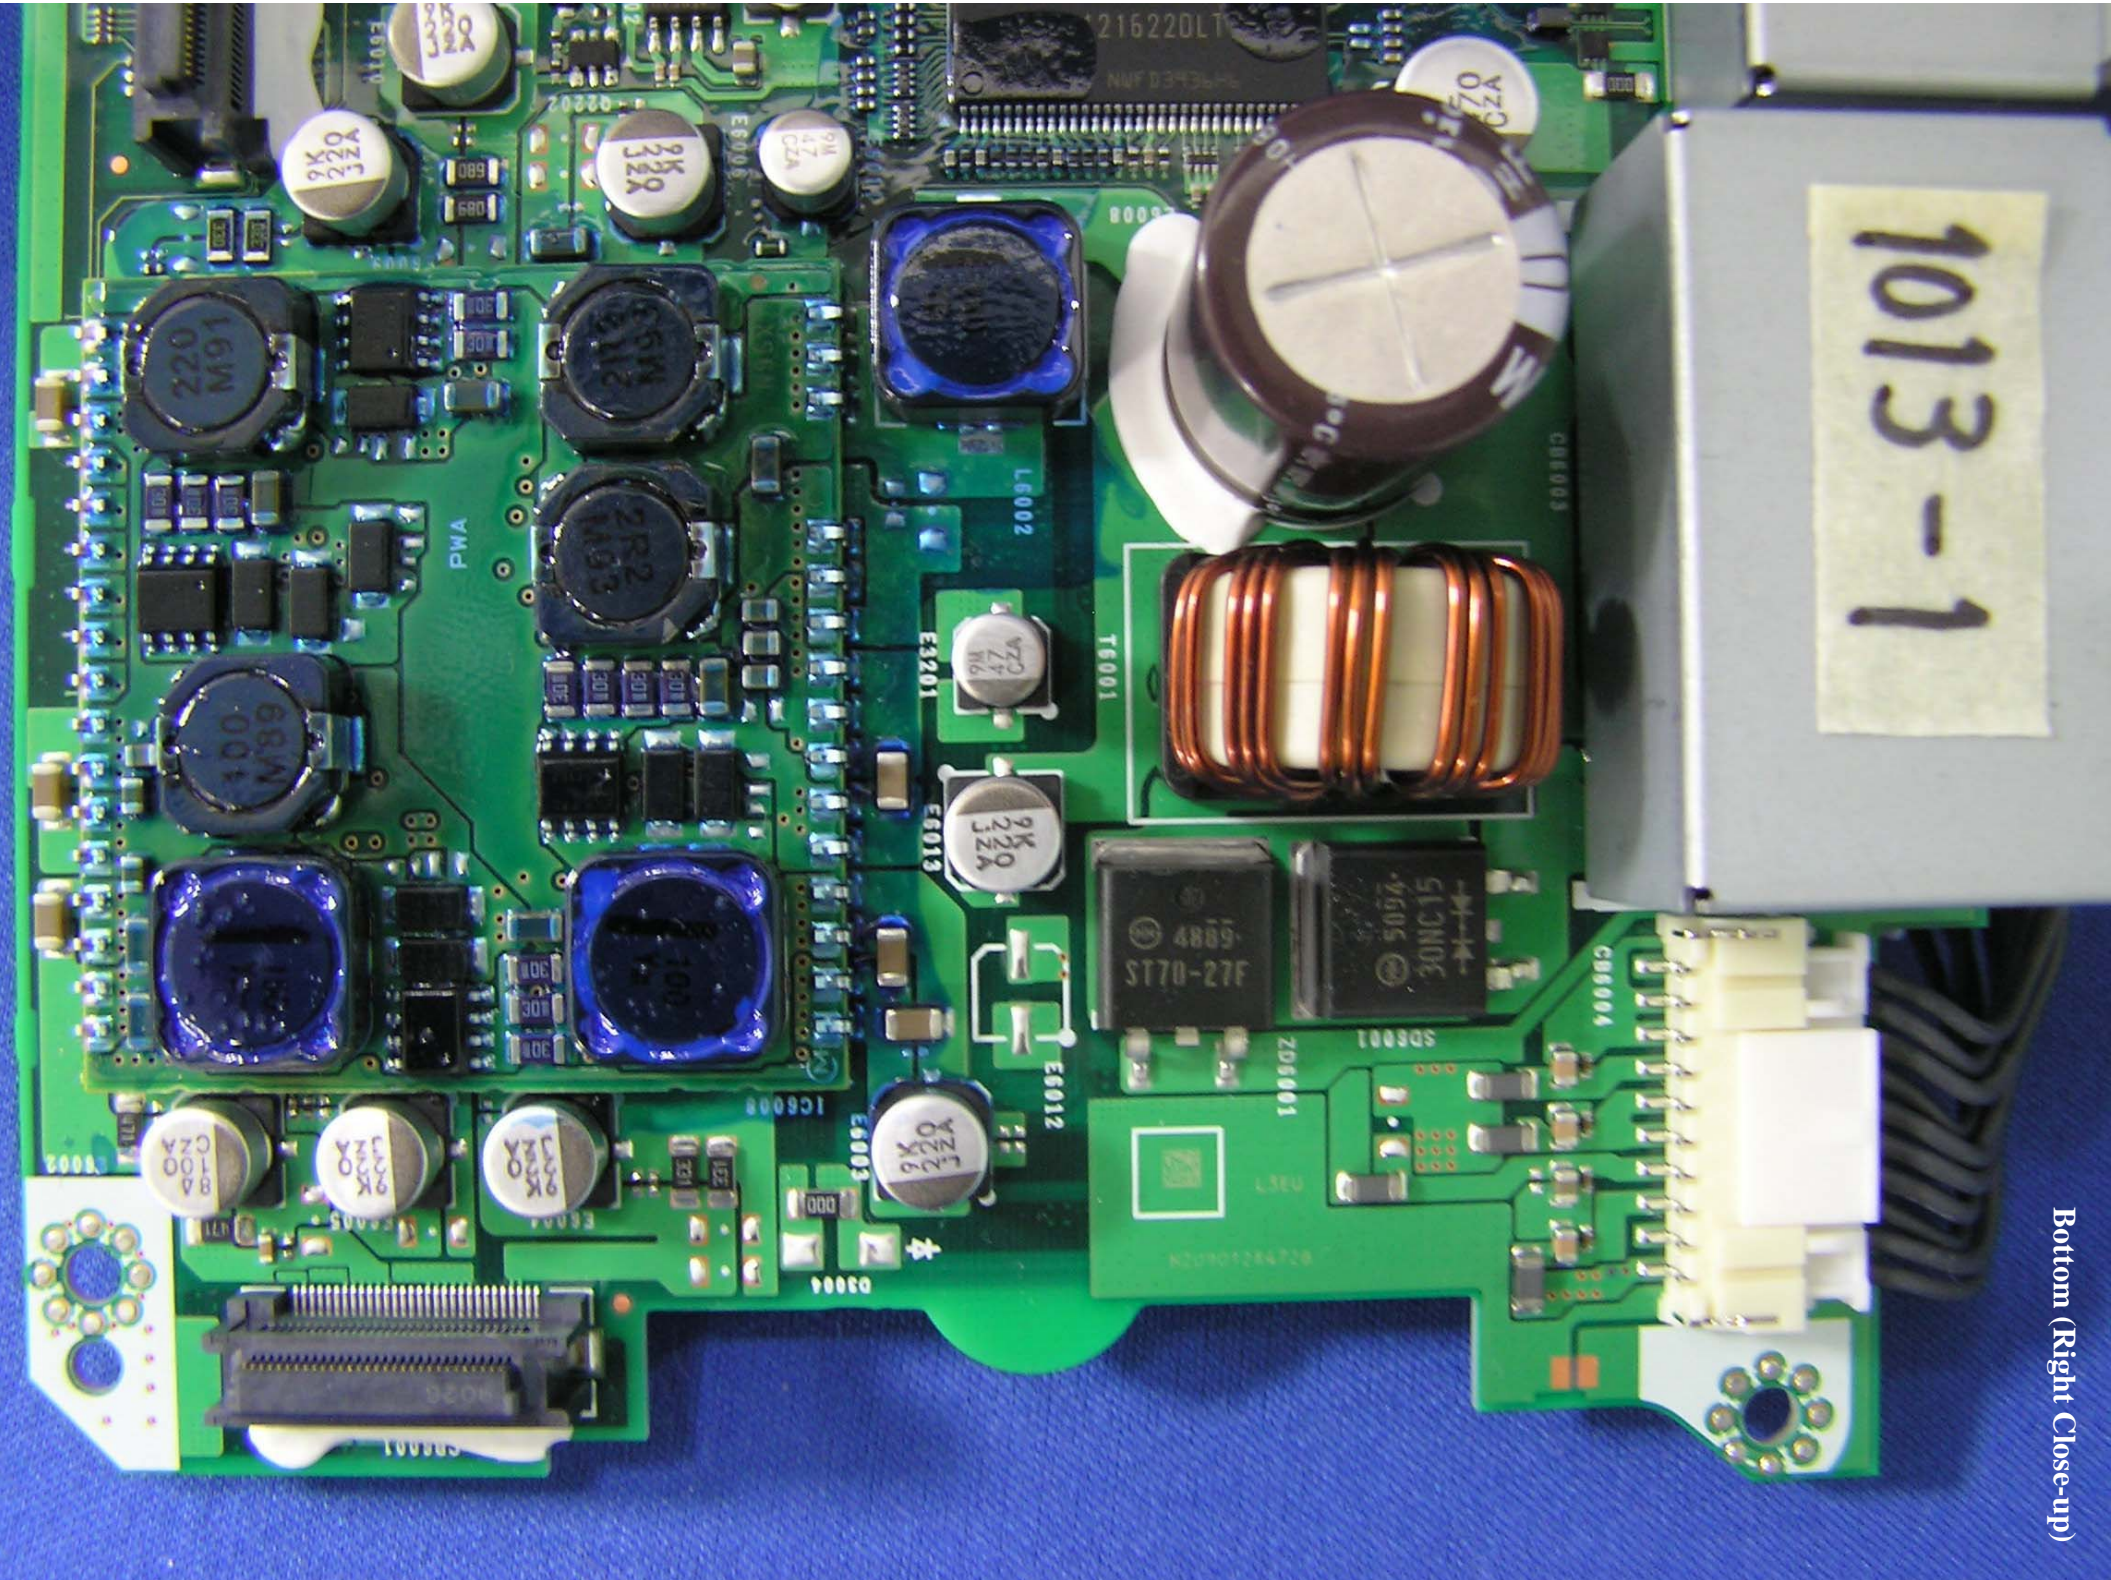

IAM2.1 BT PWB US  
Top (Whole)

FCC ID: A269ZUA130  
IC: 700B-IAM2101

BVE901A PANEL SUB  
84-11662Z02-D

Top (Left Close-up)

TOSHIBA  
TC94A90FG  
0100922HAL  
091522 JAPAN

IC6501

CR6501

Z0502

VD5501

LS515

Top (Right Close-up)

Bottom (Whole)

Bottom (Left Close-up)

1013-1

Bottom (Right Close-up)