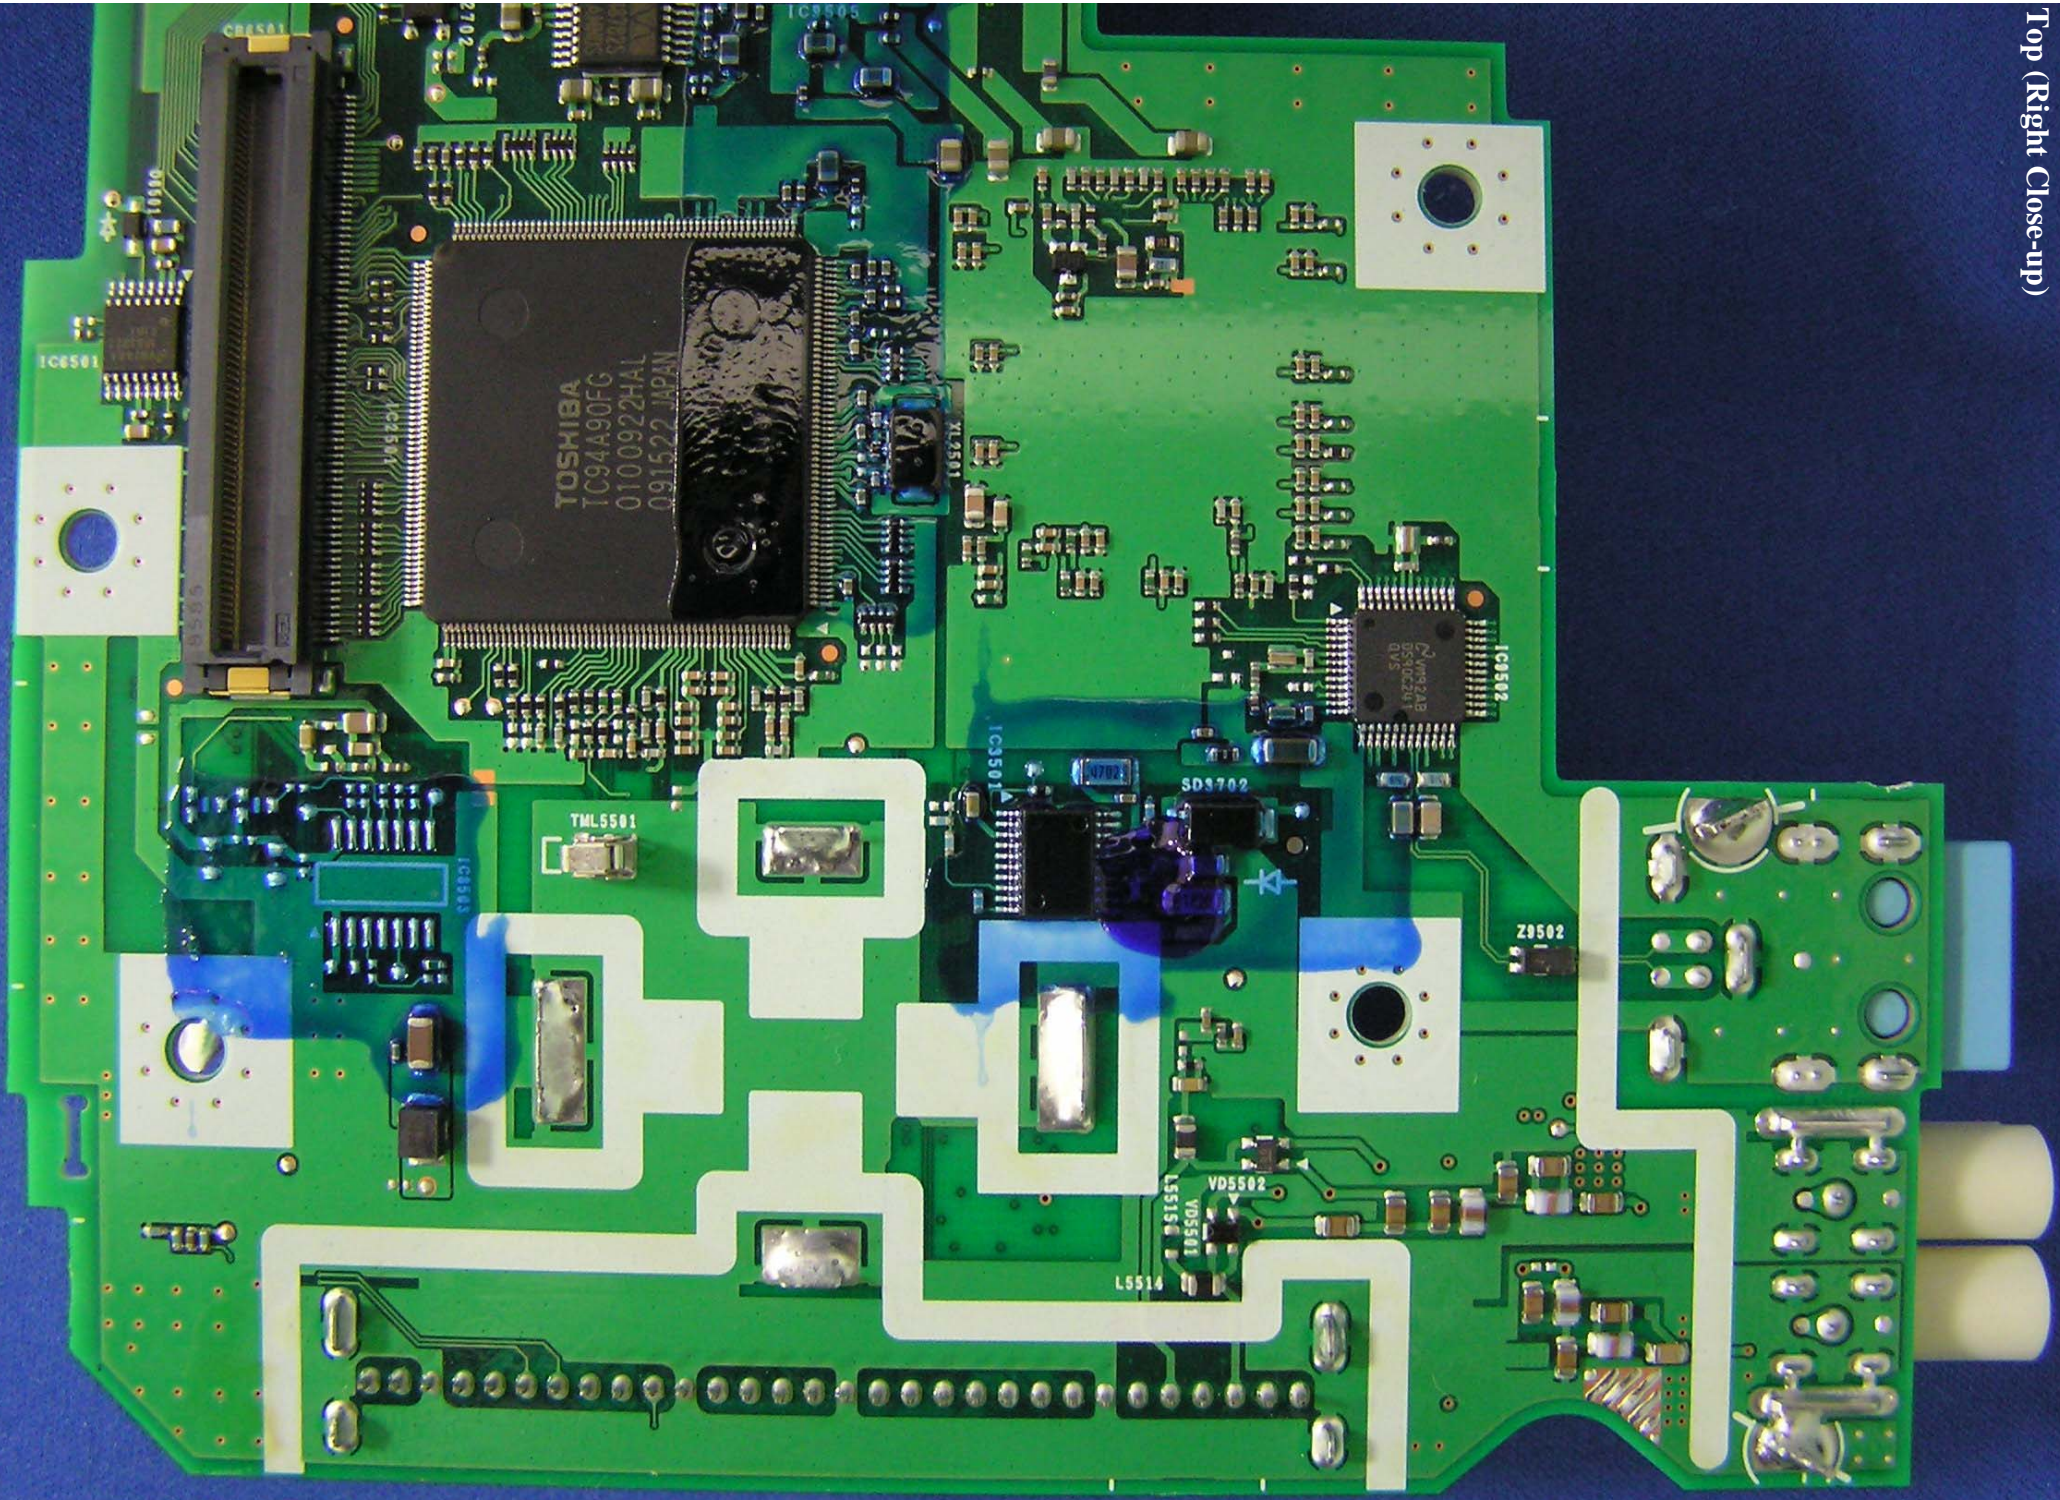

IAM2.1 BT PWB US  
Top (Whole)

FCC ID: A269ZUA130  
IC: 700B-IAM2101

BVE901A PANEL SUB  
84-11662Z02-D

Top (Left Close-up)

TOSHIBA  
TC94A90FG  
0100922HAL  
091522 JAPAN

IC6501

CR6501

Z0502

TML5501

IC8503

IC3501

SD3702

IC9502  
M92AB  
DS90C24T  
QVS

Z0502

VD5502

L5514

VD5501

LS515

Top (Right Close-up)

Bottom (Whole)

Bottom (Left Close-up)

1013-1

Bottom (Right Close-up)