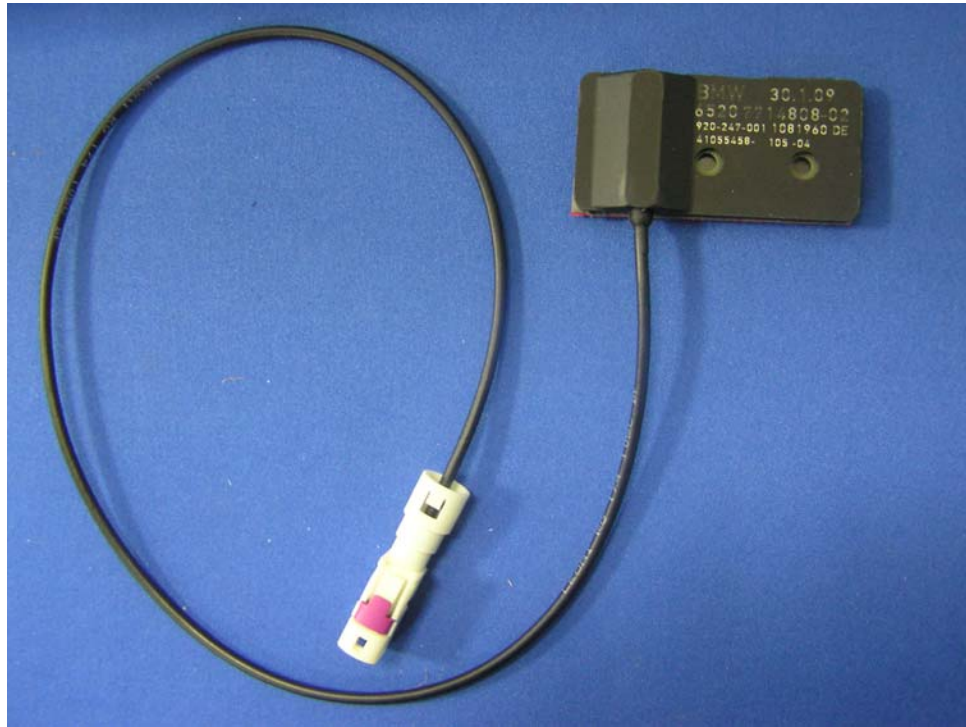

External Photo
Bluetooth Module [Model: PF240009]

Alpine Electronics, Inc.
FCC ID: A269ZUA129
IC: 700B-MCR003

With Shield

Solder Side

External Photo
Bluetooth Module [Model: PF240009]

Alpine Electronics, Inc.
FCC ID: A269ZUA129
IC: 700B-MCR003