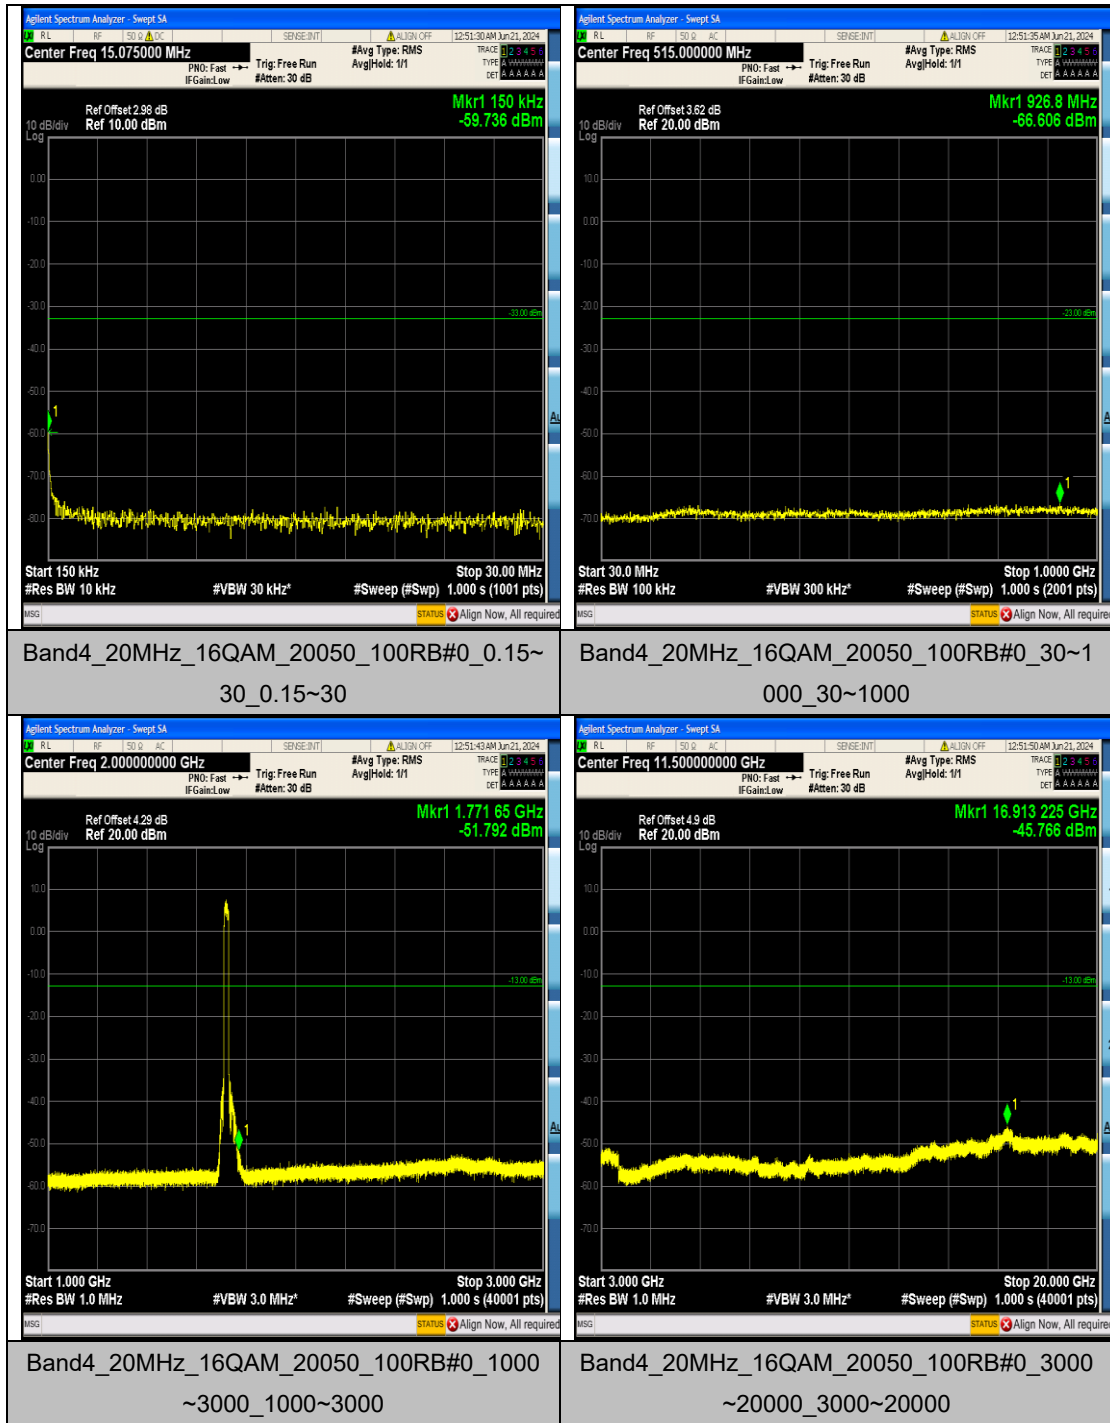

Band4_20MHz_QPSK_20300_100RB#0_30~1000_30~1000

Band4_20MHz_QPSK_20300_100RB#0_1000~3000_1000~3000

Band4_20MHz_QPSK_20300_100RB#0_3000~20000_3000~20000

Band4_20MHz_16QAM_20050_100RB#0_0.009~0.15_0.009~0.15

Band4_20MHz_16QAM_20175_100RB#0_3000
 ~20000_3000~20000

Band4_20MHz_16QAM_20300_100RB#0_0.009
 ~0.15_0.009~0.15

Band4_20MHz_16QAM_20300_100RB#0_0.15~
 30_0.15~30

Band4_20MHz_16QAM_20300_100RB#0_30~1
 000_30~1000