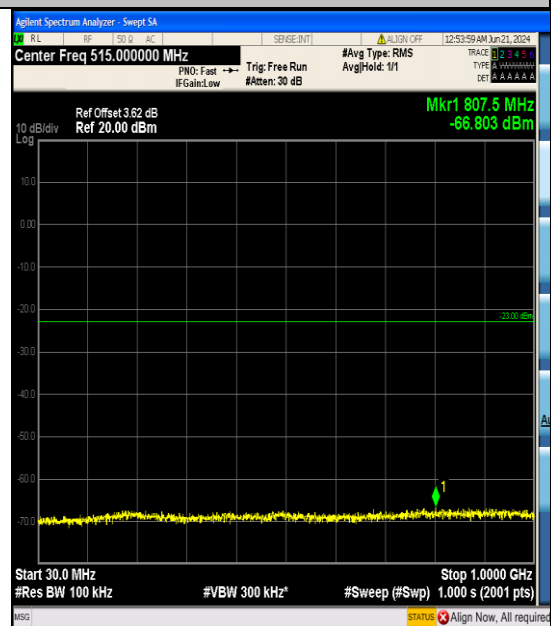

Band4_20MHz_QPSK_20300_100RB#0_30~1000_30~1000

Band4_20MHz_QPSK_20300_100RB#0_1000~3000_1000~3000

Band4_20MHz_QPSK_20300_100RB#0_3000~20000_3000~20000

Band4_20MHz_16QAM_20050_100RB#0_0.009~0.15_0.009~0.15

Band4_20MHz_16QAM_20175_100RB#0_3000
 ~20000_3000~20000

Band4_20MHz_16QAM_20300_100RB#0_0.009
 ~0.15_0.009~0.15

Band4_20MHz_16QAM_20300_100RB#0_0.15~
 30_0.15~30

Band4_20MHz_16QAM_20300_100RB#0_30~1
 000_30~1000