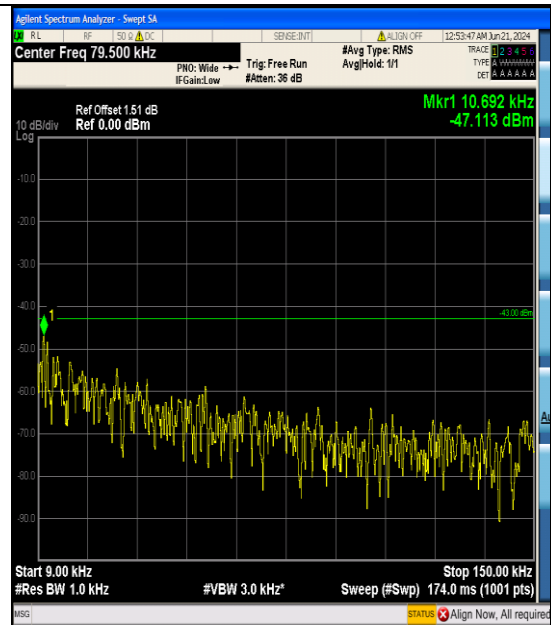

Band4_20MHz_QPSK_20300_100RB#0_30~1000_30~1000

Band4_20MHz_QPSK_20300_100RB#0_1000~3000_1000~3000

Band4_20MHz_QPSK_20300_100RB#0_3000~20000_3000~20000

Band4_20MHz_16QAM_20050_100RB#0_0.009~0.15_0.009~0.15

Band4_20MHz_16QAM_20175_100RB#0_3000
 ~20000_3000~20000

Band4_20MHz_16QAM_20300_100RB#0_0.009
 ~0.15_0.009~0.15

Band4_20MHz_16QAM_20300_100RB#0_0.15~
 30_0.15~30

Band4_20MHz_16QAM_20300_100RB#0_30~1
 000_30~1000