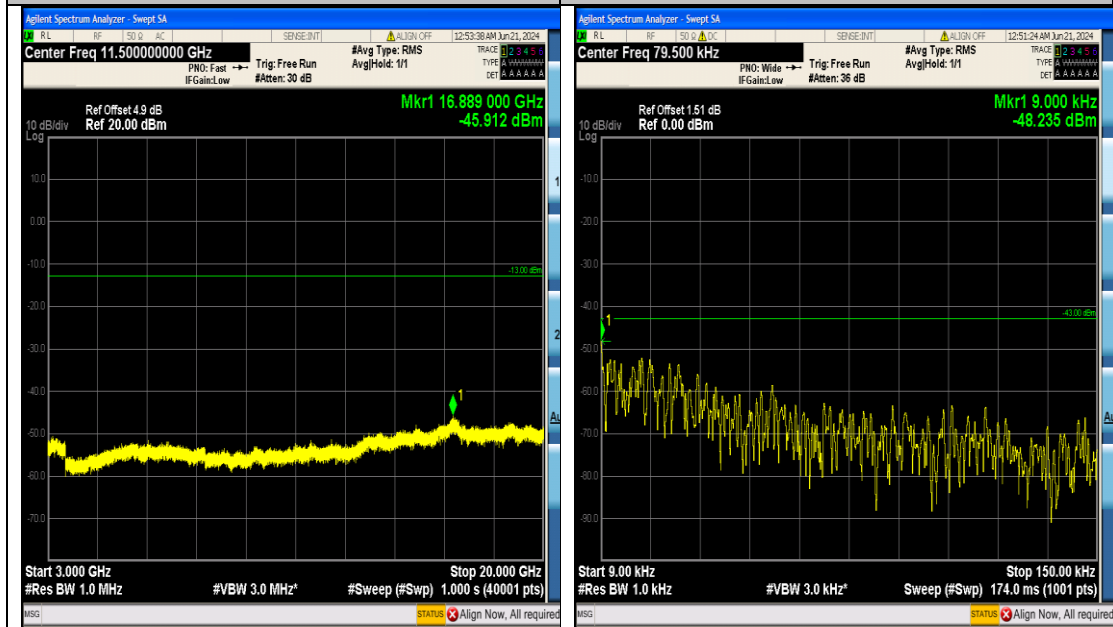

Band4_20MHz_QPSK_20300_100RB#0_30~1000_30~1000

Band4_20MHz_QPSK_20300_100RB#0_1000~3000_1000~3000

Band4_20MHz_QPSK_20300_100RB#0_3000~20000_3000~20000

Band4_20MHz_16QAM_20050_100RB#0_0.009~0.15_0.009~0.15

Band4_20MHz_16QAM_20175_100RB#0_3000
 ~20000_3000~20000

Band4_20MHz_16QAM_20300_100RB#0_0.009
 ~0.15_0.009~0.15

Band4_20MHz_16QAM_20300_100RB#0_0.15~
 30_0.15~30

Band4_20MHz_16QAM_20300_100RB#0_30~1
 000_30~1000