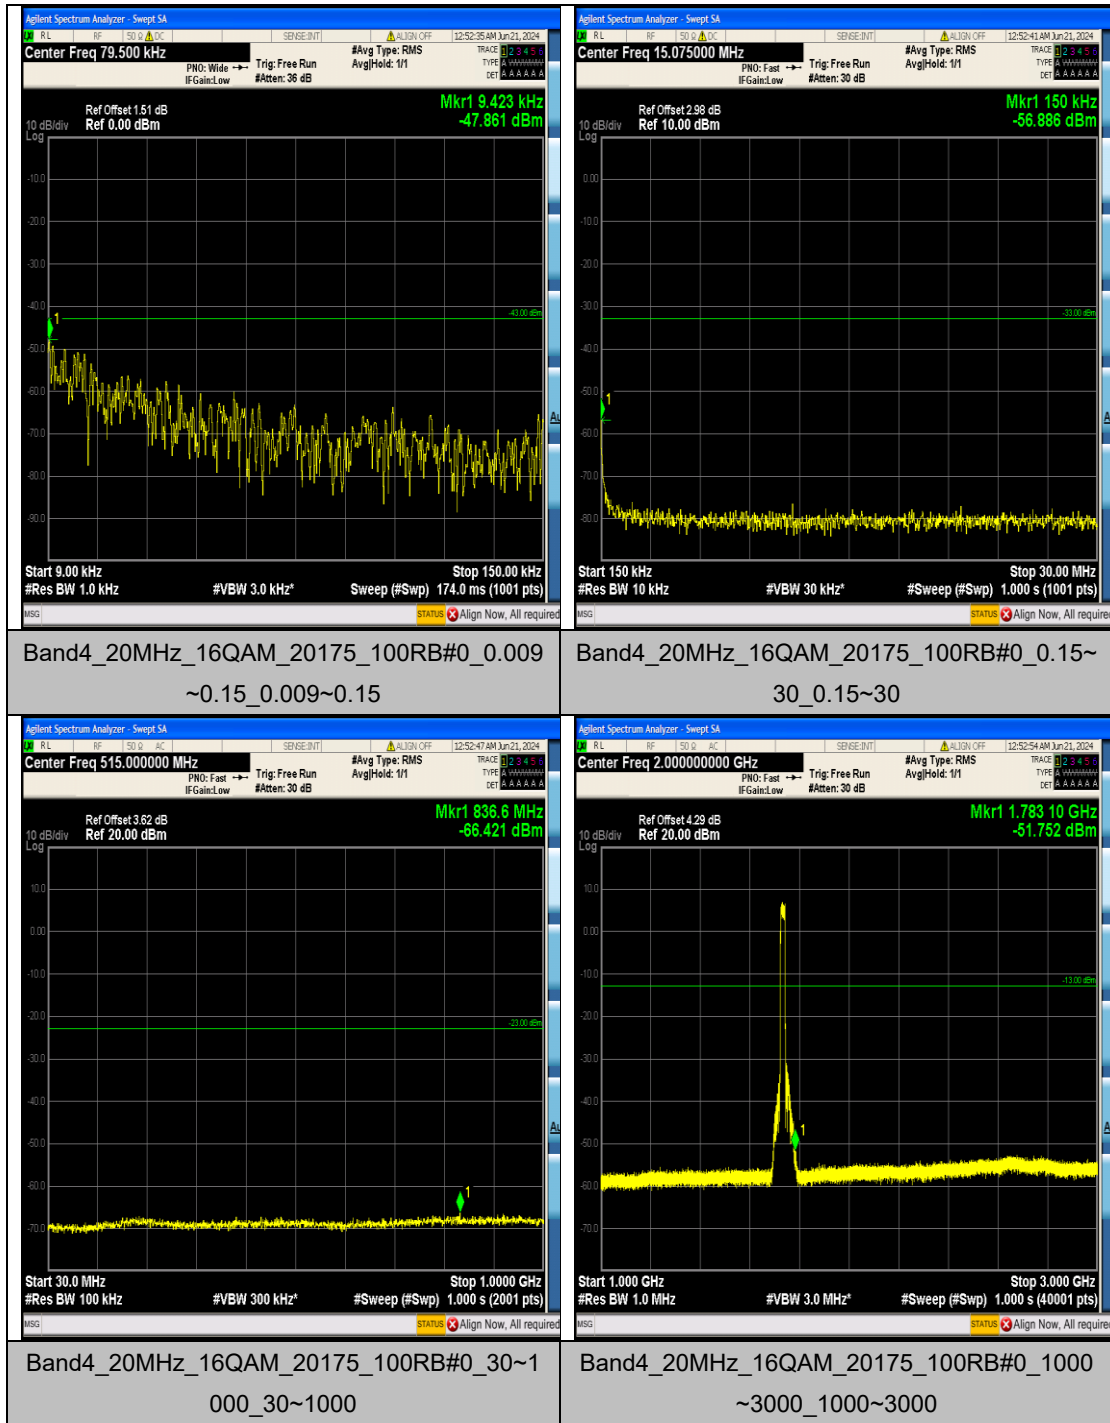

Band4_20MHz_QPSK_20300_100RB#0_30~1000_30~1000

Band4_20MHz_QPSK_20300_100RB#0_1000~3000_1000~3000

Band4_20MHz_QPSK_20300_100RB#0_3000~20000_3000~20000

Band4_20MHz_16QAM_20050_100RB#0_0.009~0.15_0.009~0.15

Band4_20MHz_16QAM_20175_100RB#0_3000
 ~20000_3000~20000

Band4_20MHz_16QAM_20300_100RB#0_0.009
 ~0.15_0.009~0.15

Band4_20MHz_16QAM_20300_100RB#0_0.15~
 30_0.15~30

Band4_20MHz_16QAM_20300_100RB#0_30~1
 000_30~1000