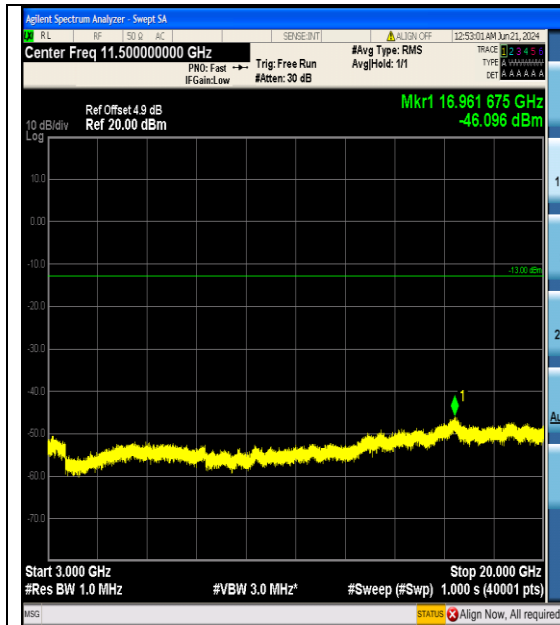

Band4_20MHz_QPSK_20300_100RB#0_30~1000_30~1000

Band4_20MHz_QPSK_20300_100RB#0_1000~3000_1000~3000

Band4_20MHz_QPSK_20300_100RB#0_3000~20000_3000~20000

Band4_20MHz_16QAM_20050_100RB#0_0.009~0.15_0.009~0.15

Band4_20MHz_16QAM_20175_100RB#0_3000
 ~20000_3000~20000

Band4_20MHz_16QAM_20300_100RB#0_0.009
 ~0.15_0.009~0.15

Band4_20MHz_16QAM_20300_100RB#0_0.15~
 30_0.15~30

Band4_20MHz_16QAM_20300_100RB#0_30~1
 000_30~1000