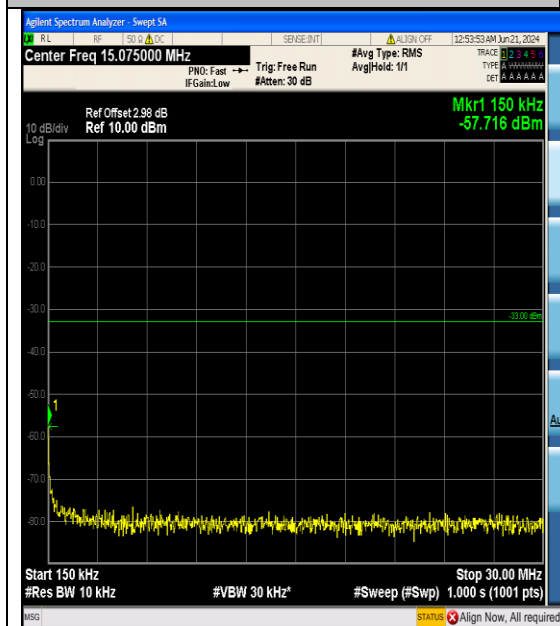

Band4_20MHz_QPSK_20300_100RB#0_30~1000_30~1000

Band4_20MHz_QPSK_20300_100RB#0_1000~3000_1000~3000

Band4_20MHz_QPSK_20300_100RB#0_3000~20000_3000~20000

Band4_20MHz_16QAM_20050_100RB#0_0.009~0.15_0.009~0.15

Band4_20MHz_16QAM_20175_100RB#0_3000
 ~20000_3000~20000

Band4_20MHz_16QAM_20300_100RB#0_0.009
 ~0.15_0.009~0.15

Band4_20MHz_16QAM_20300_100RB#0_0.15~
 30_0.15~30

Band4_20MHz_16QAM_20300_100RB#0_30~1
 000_30~1000