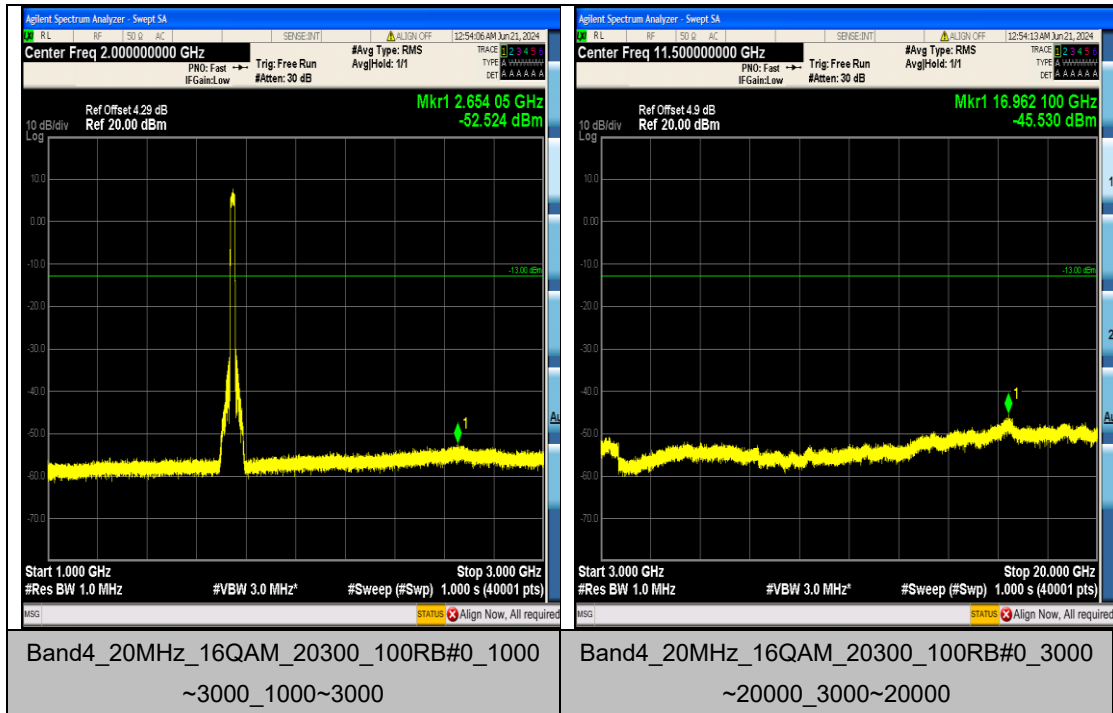

Band4_20MHz_16QAM_20175_100RB#0_3000
 ~20000_3000~20000

Band4_20MHz_16QAM_20300_100RB#0_0.009
 ~0.15_0.009~0.15

Band4_20MHz_16QAM_20300_100RB#0_0.15~
 30_0.15~30

Band4_20MHz_16QAM_20300_100RB#0_30~1
 000_30~1000