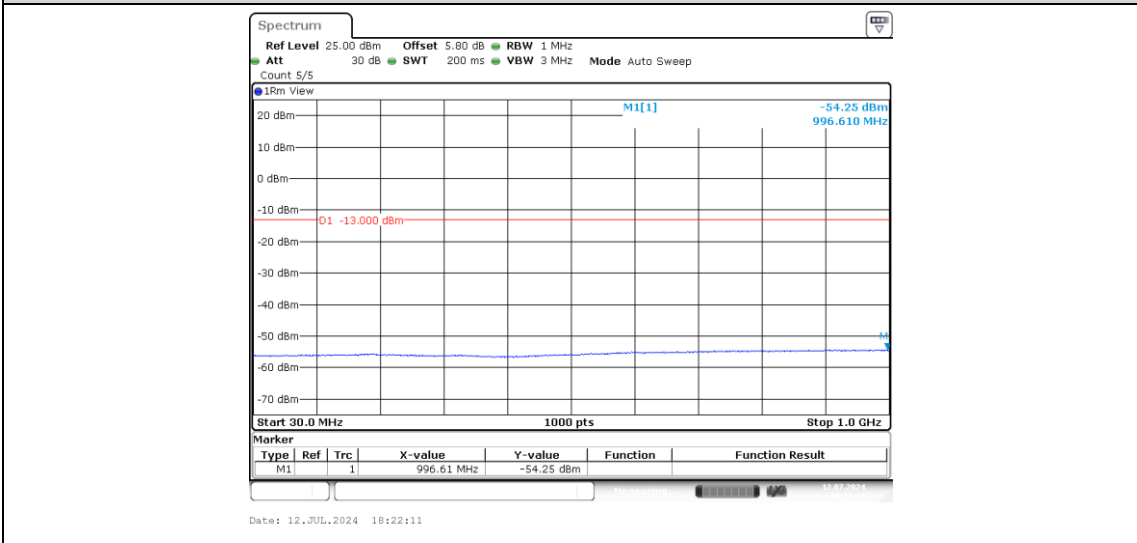

Band2-10MHz-QPSK-18650-1-0-Low-30-1000--54.25-PASS