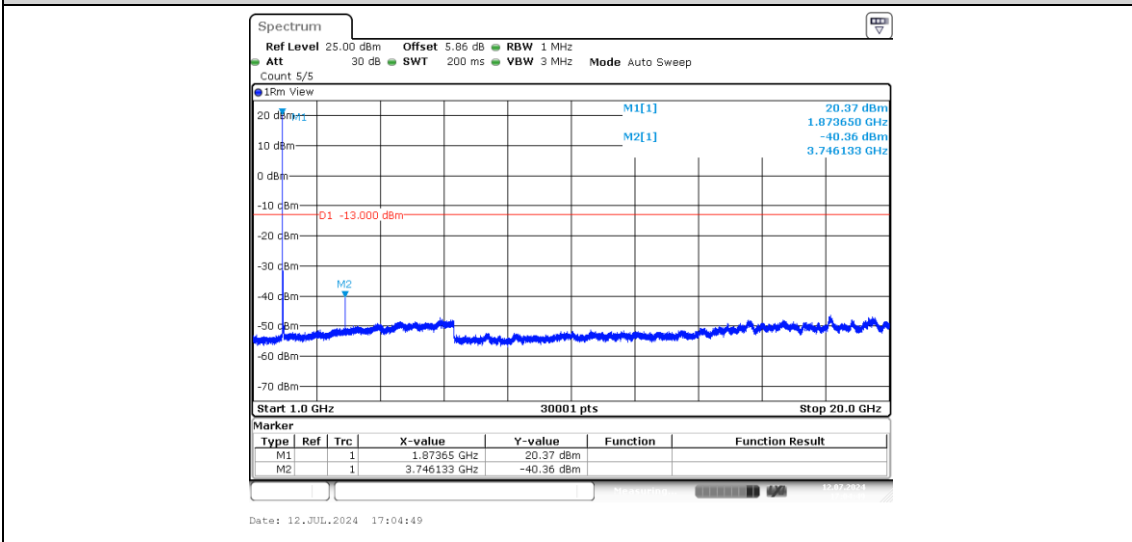

Band2-15MHz-16QAM-18900-1-0-Low-1000-20000--40.36-PASS