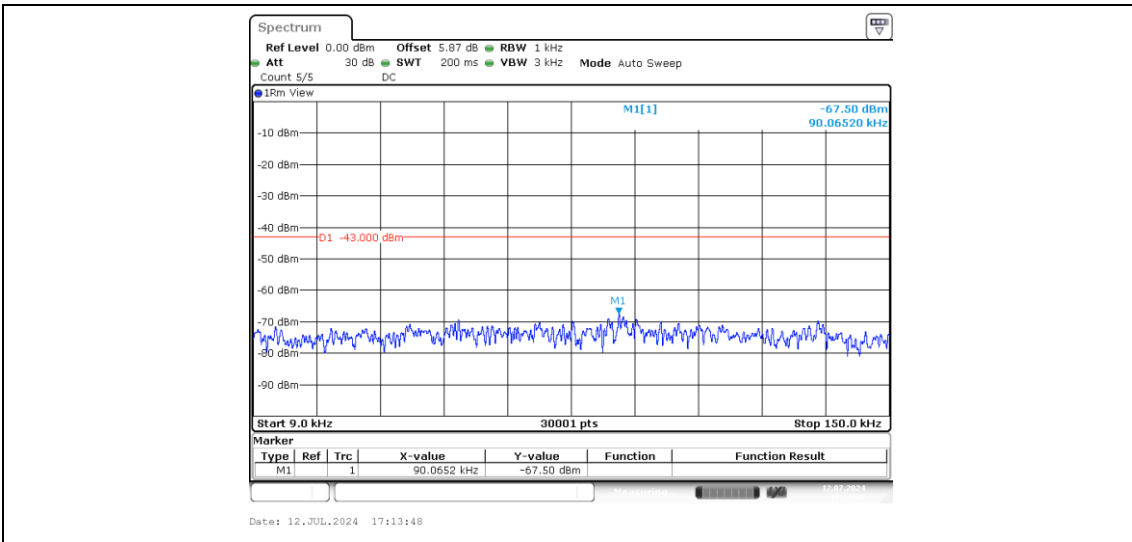

Band2-15MHz-16QAM-19125-1-0-High-0.009-0.15--70.05-PASS

Band2-15MHz-16QAM-19125-1-0-High-0.15-30--54.15-PASS

Band2-15MHz-16QAM-19125-1-0-High-30-1000--54.33-PASS

Band2-15MHz-16QAM-19125-1-0-High-1000-20000--40.35-PASS