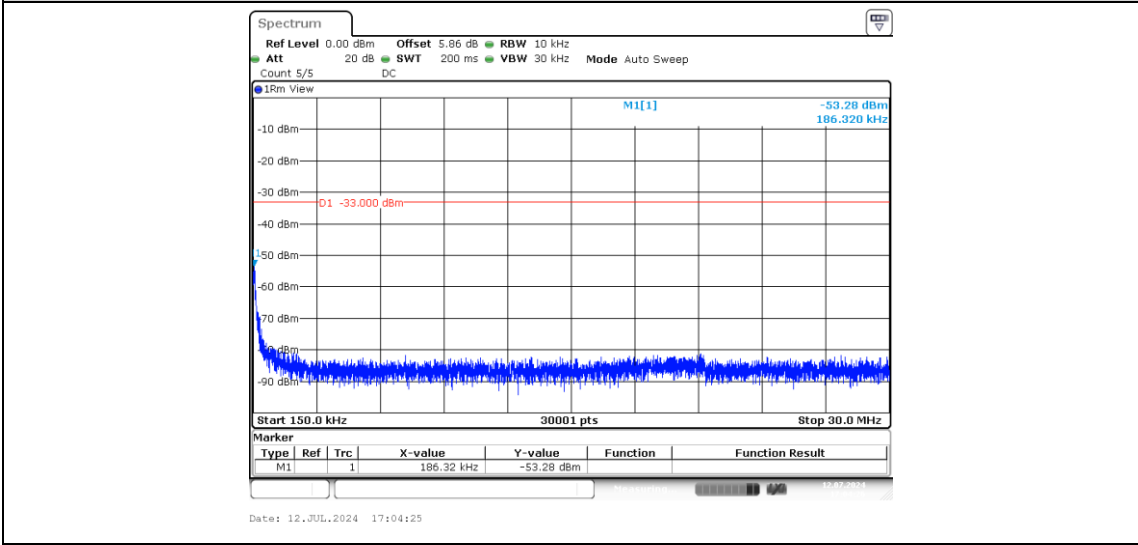

Band2-15MHz-16QAM-18900-1-0-Low-0.15-30--53.28-PASS