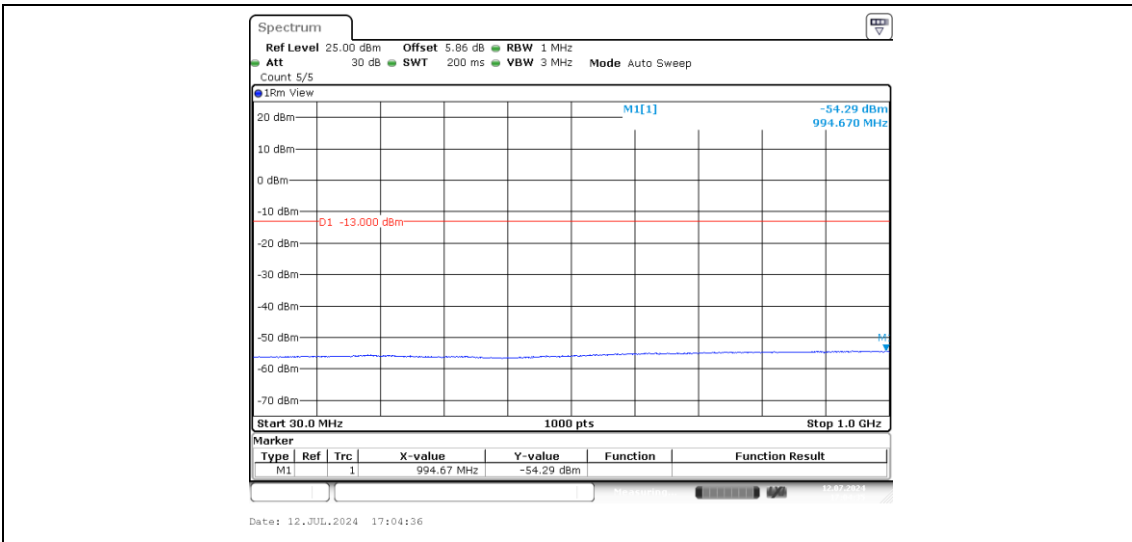

Band2-15MHz-16QAM-18900-1-0-Low-30-1000--54.29-PASS