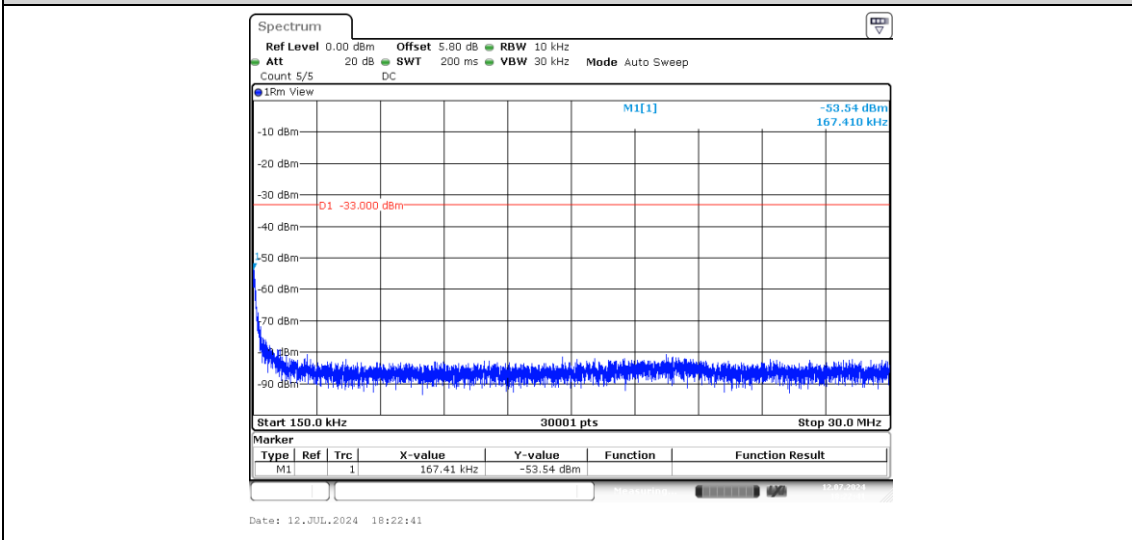

Band2-10MHz-16QAM-18650-1-0-Low-0.15-30--53.54-PASS