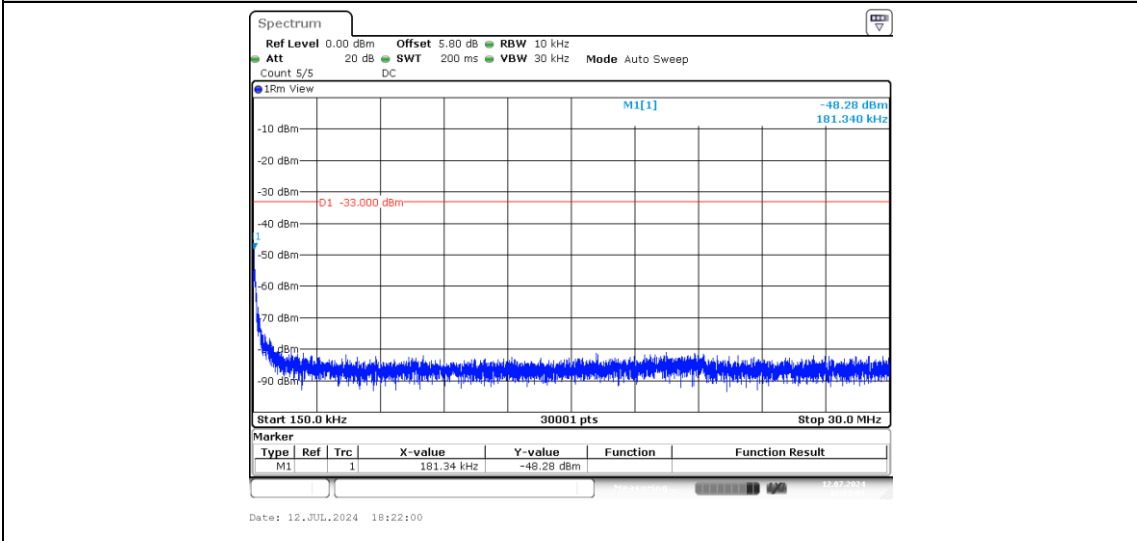

Band2-10MHz-QPSK-18650-1-0-Low-0.15-30--48.28-PASS