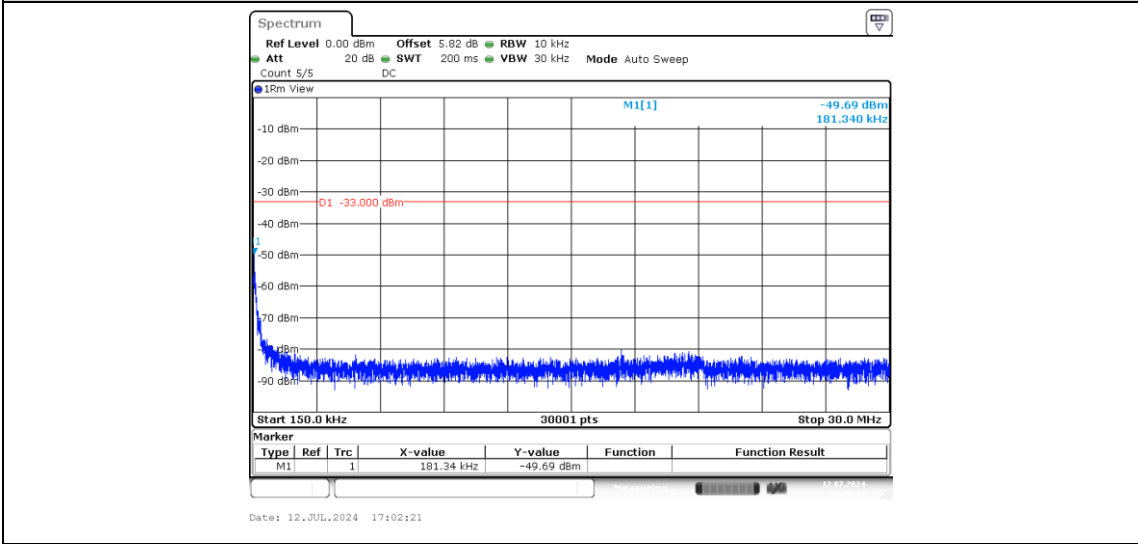

Band2-15MHz-QPSK-18675-1-0-Low-0.15-30--49.69-PASS