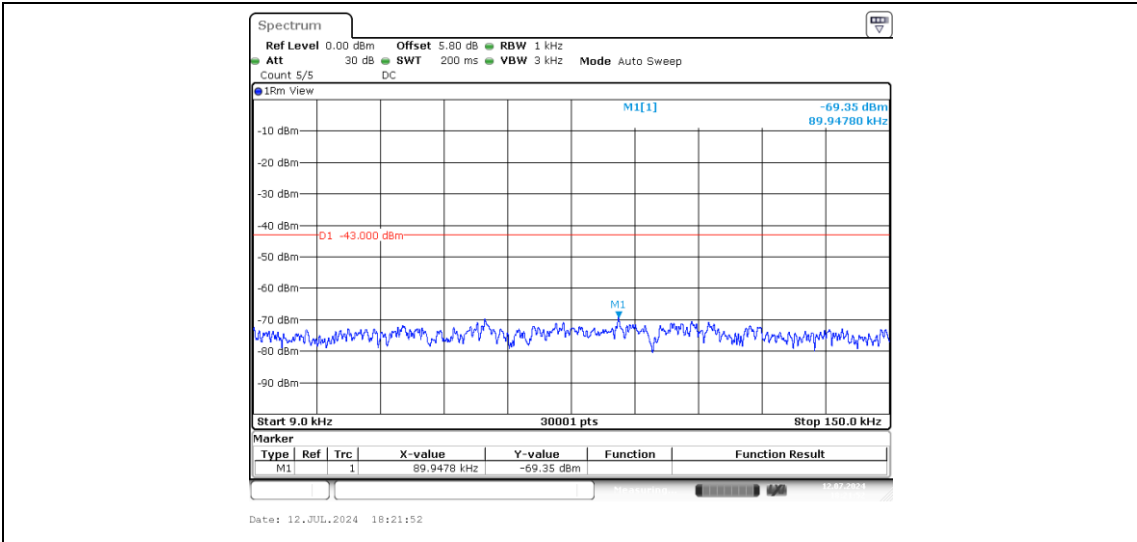

Band2-5MHz-16QAM-19175-1-0-High-0.009-0.15--70.84-PASS

Band2-5MHz-16QAM-19175-1-0-High-0.15-30--54.63-PASS

Band2-5MHz-16QAM-19175-1-0-High-30-1000--54.3-PASS

Band2-5MHz-16QAM-19175-1-0-High-1000-20000--42.71-PASS