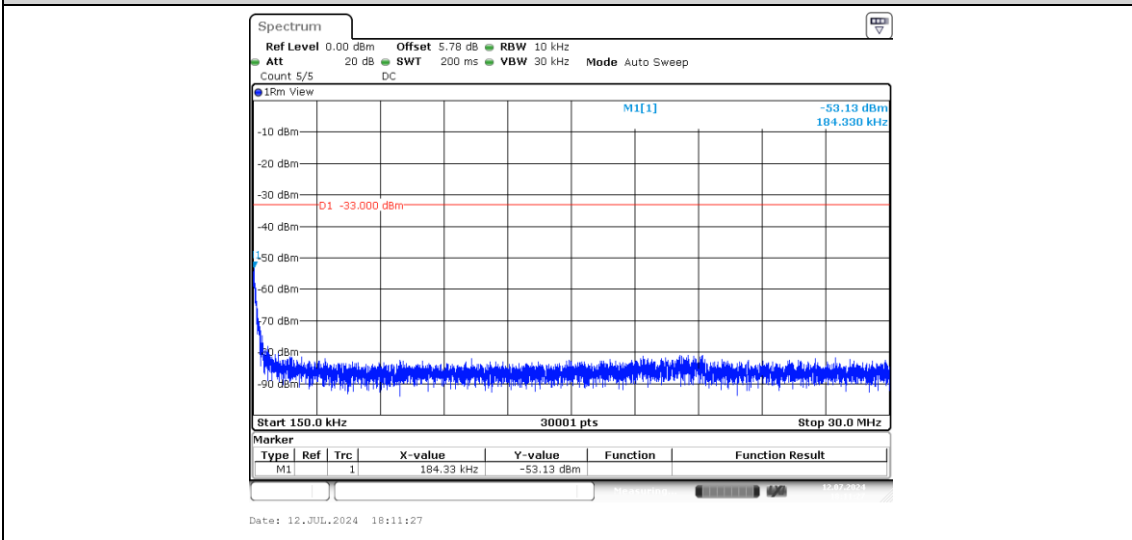

Band2-5MHz-16QAM-18625-1-0-Low-0.15-30--53.13-PASS