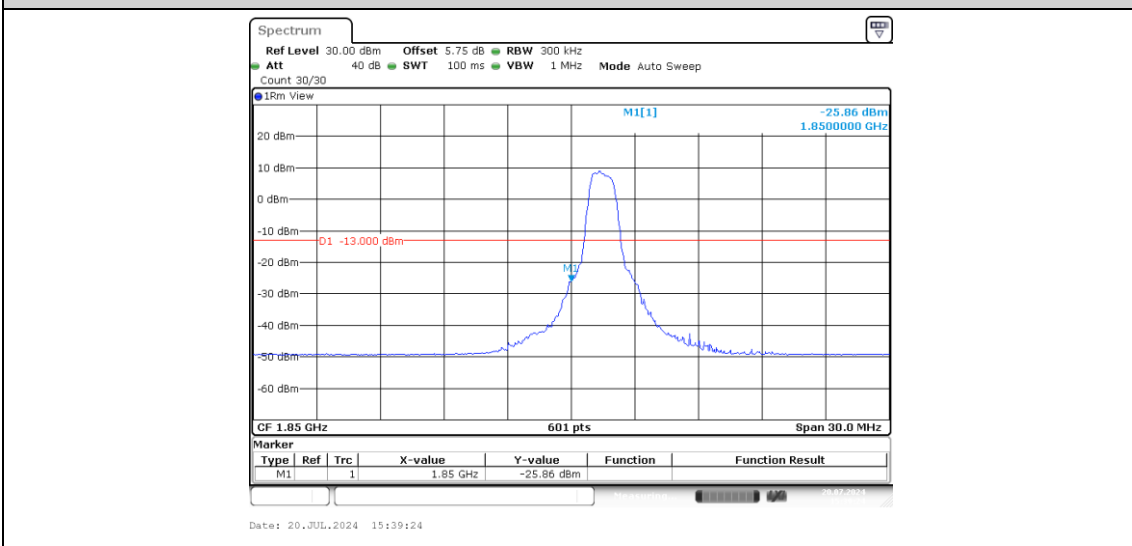

Band2-10MHz-16QAM-18650-6-0-Low--28.96-PASS

Band2-10MHz-16QAM-19150-1-0-High--34.99-PASS

Band2-10MHz-16QAM-19150-6-0-High--30.33-PASS

Band2-15MHz-QPSK-18675-1-0-Low--24.94-PASS

Band2-15MHz-QPSK-18675-6-0-Low--25.86-PASS