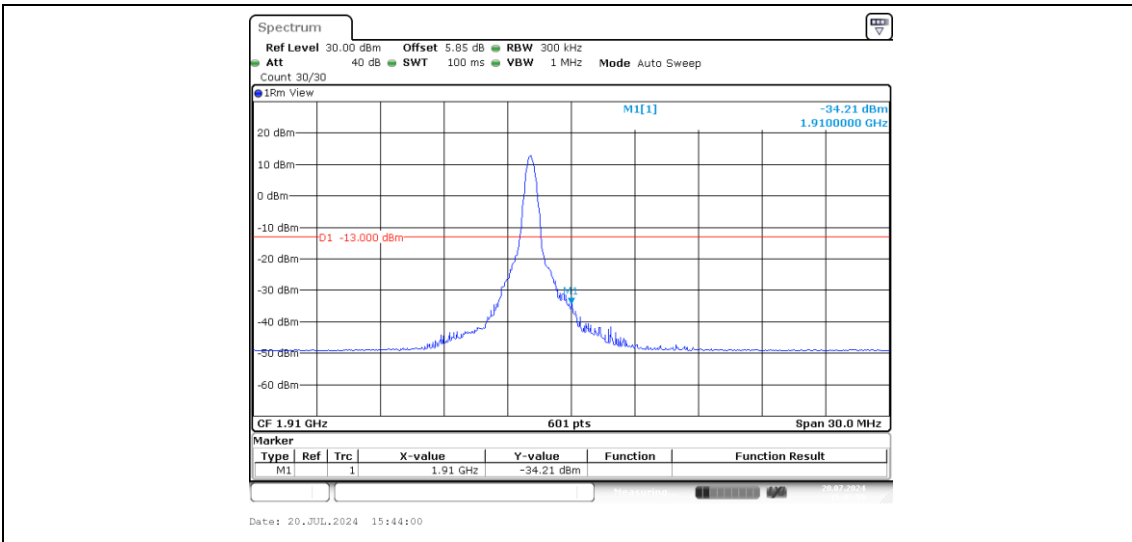

Band2-10MHz-16QAM-18650-6-0-Low--28.96-PASS

Band2-10MHz-16QAM-19150-1-0-High--34.99-PASS

Band2-10MHz-16QAM-19150-6-0-High--30.33-PASS

Band2-15MHz-QPSK-18675-1-0-Low--24.94-PASS

Band2-15MHz-QPSK-18675-6-0-Low--25.86-PASS