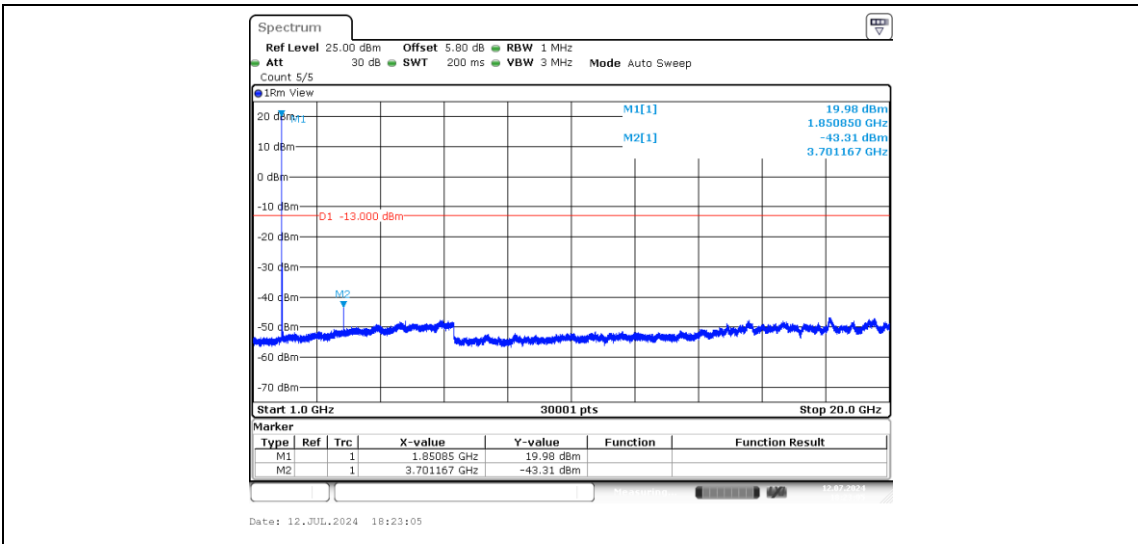

Band2-10MHz-16QAM-18650-1-0-Low-1000-2000--43.31-PASS