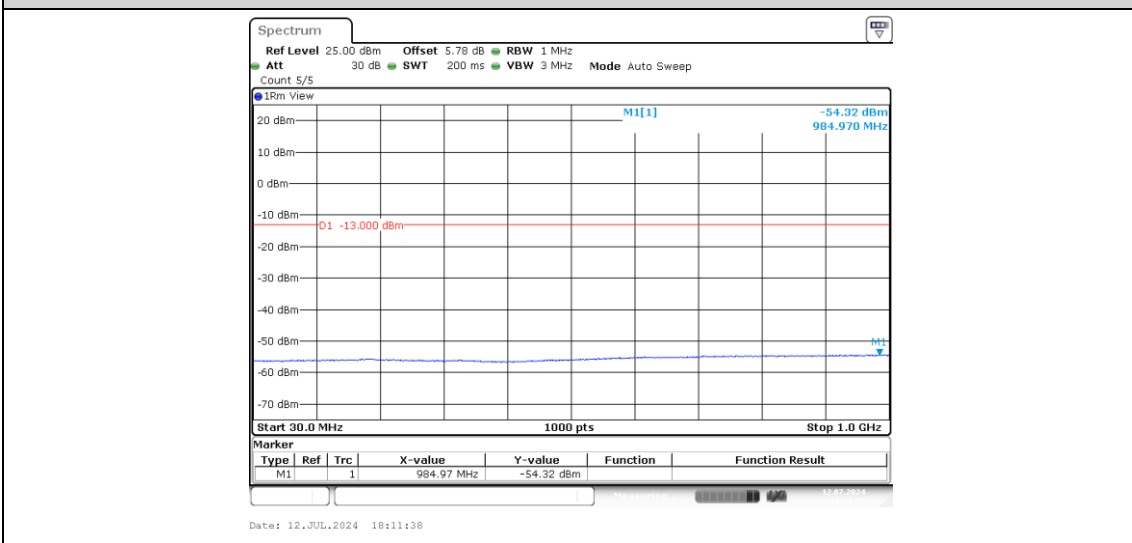

Band2-5MHz-16QAM-18625-1-0-Low-30-1000--54.32-PASS