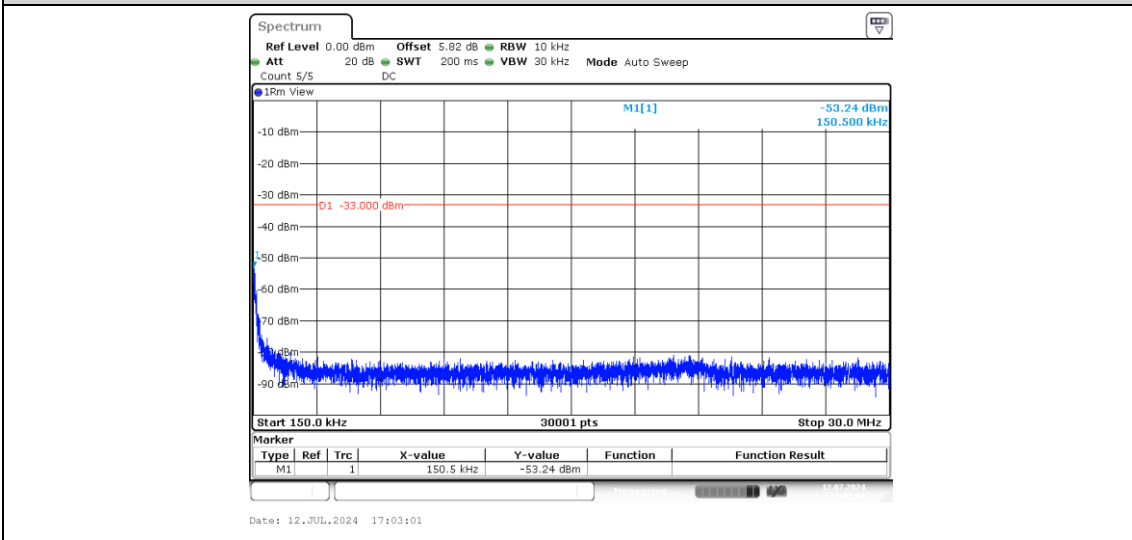

Band2-15MHz-16QAM-18675-1-0-Low-0.15-30--53.24-PASS