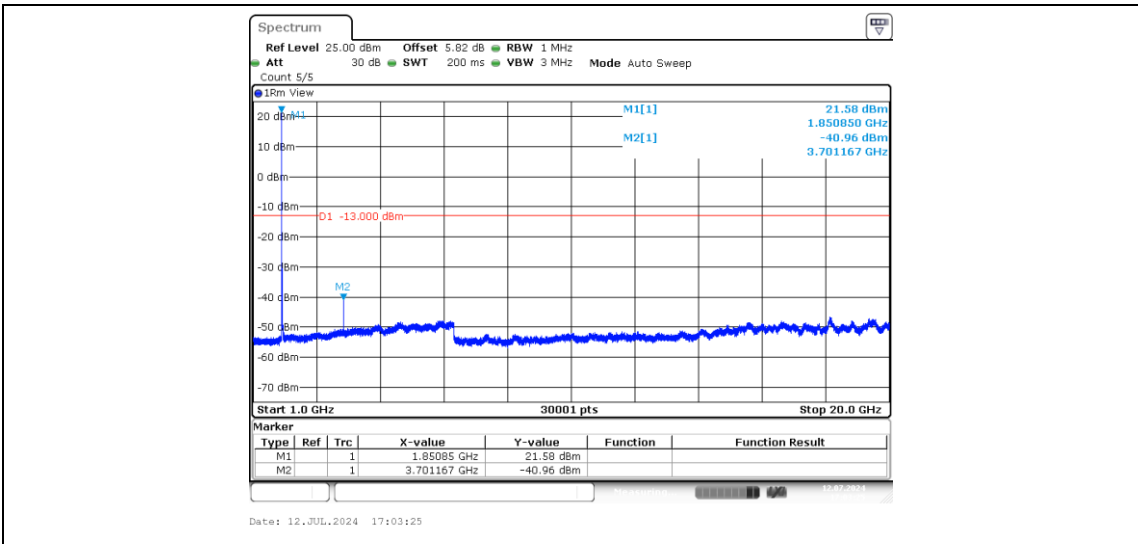

Band2-15MHz-16QAM-18675-1-0-Low-1000-2000--40.96-PASS