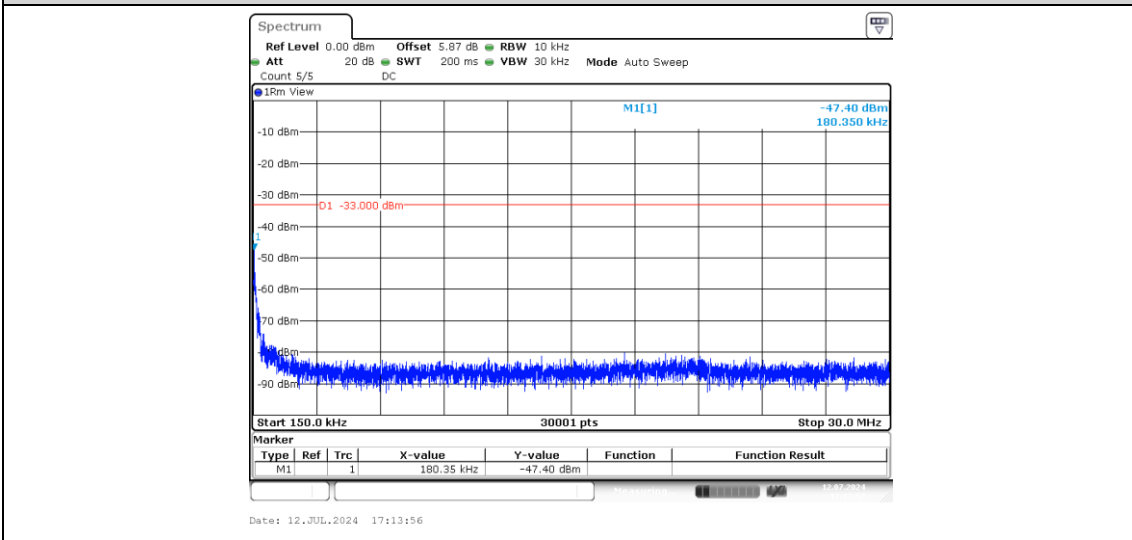

Band2-20MHz-QPSK-18700-1-0-Low-0.15-30--47.4-PASS