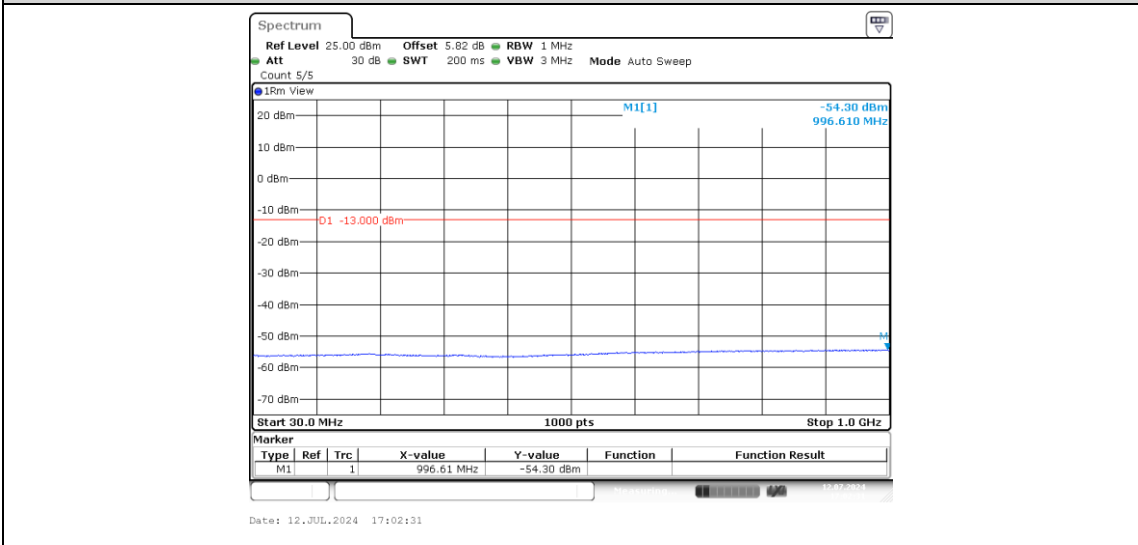

Band2-15MHz-QPSK-18675-1-0-Low-30-1000--54.3-PASS