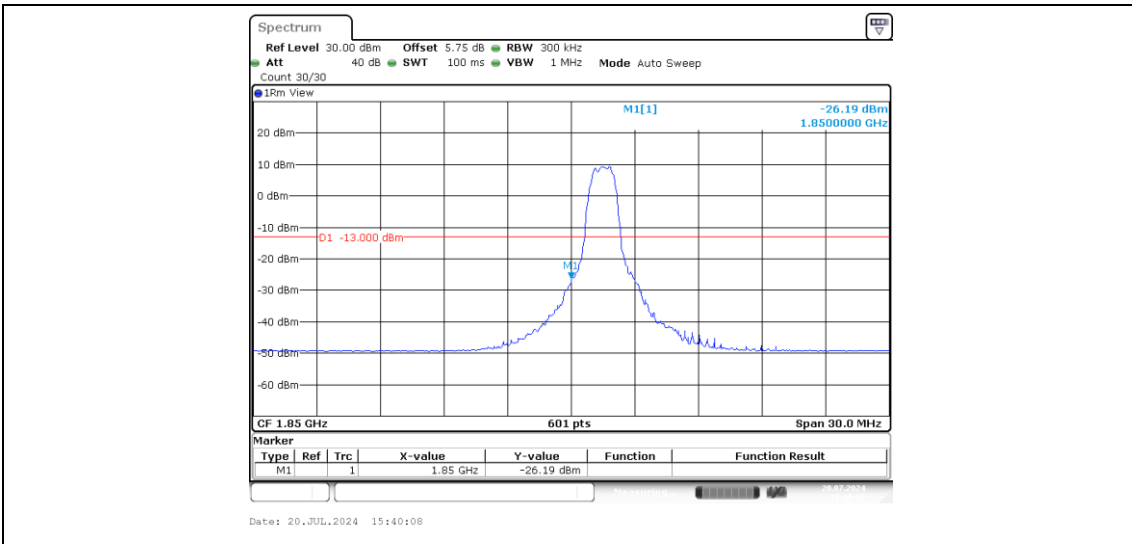

Band2-15MHz-16QAM-18675-6-0-Low--26.19-PASS