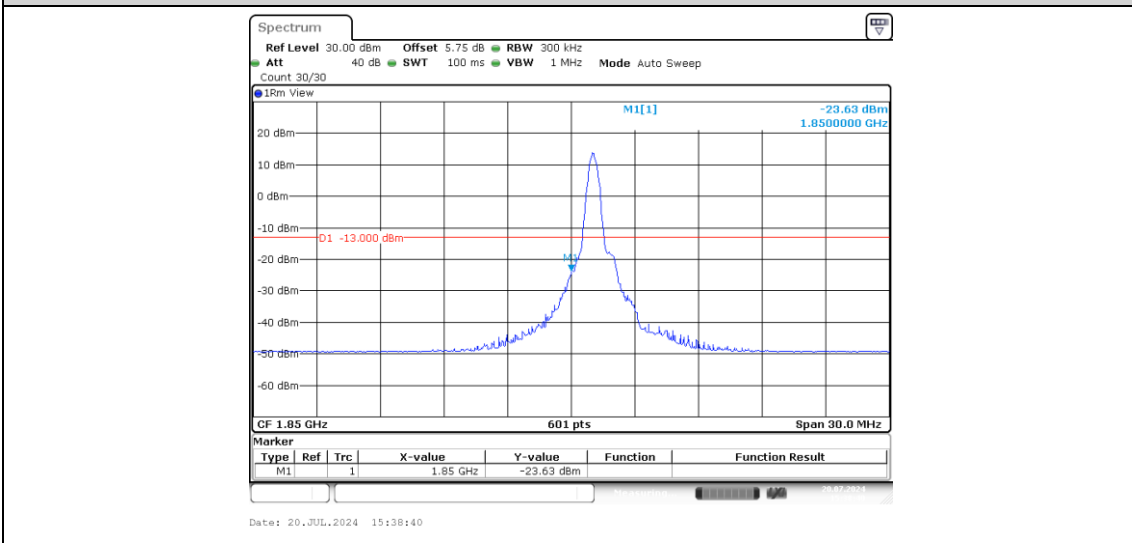

Band2-15MHz-16QAM-18675-1-0-Low--23.63-PASS