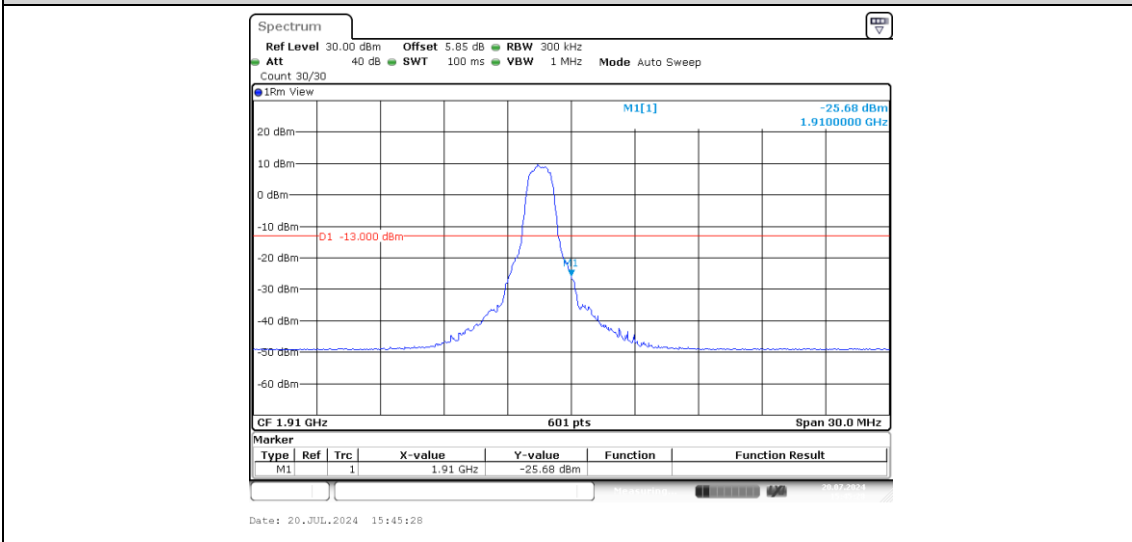

Band2-15MHz-QPSK-19125-6-0-High--25.68-PASS