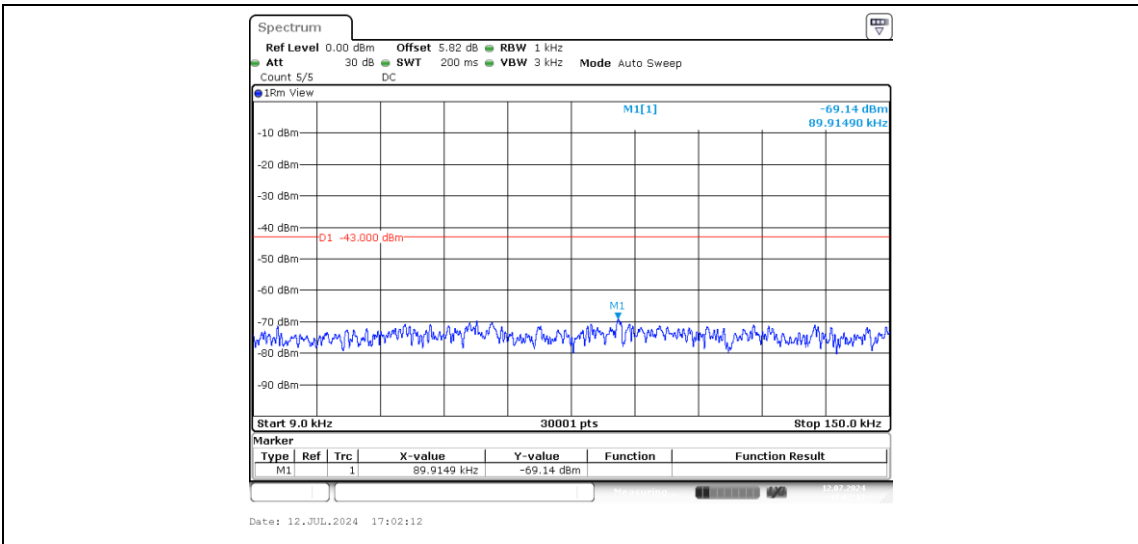

Band2-10MHz-16QAM-19150-1-0-High-0.009-0.15--69.05-PASS

Band2-10MHz-16QAM-19150-1-0-High-0.15-30--53.05-PASS

Band2-10MHz-16QAM-19150-1-0-High-30-1000--54.3-PASS

Band2-10MHz-16QAM-19150-1-0-High-1000-20000--40.9-PASS