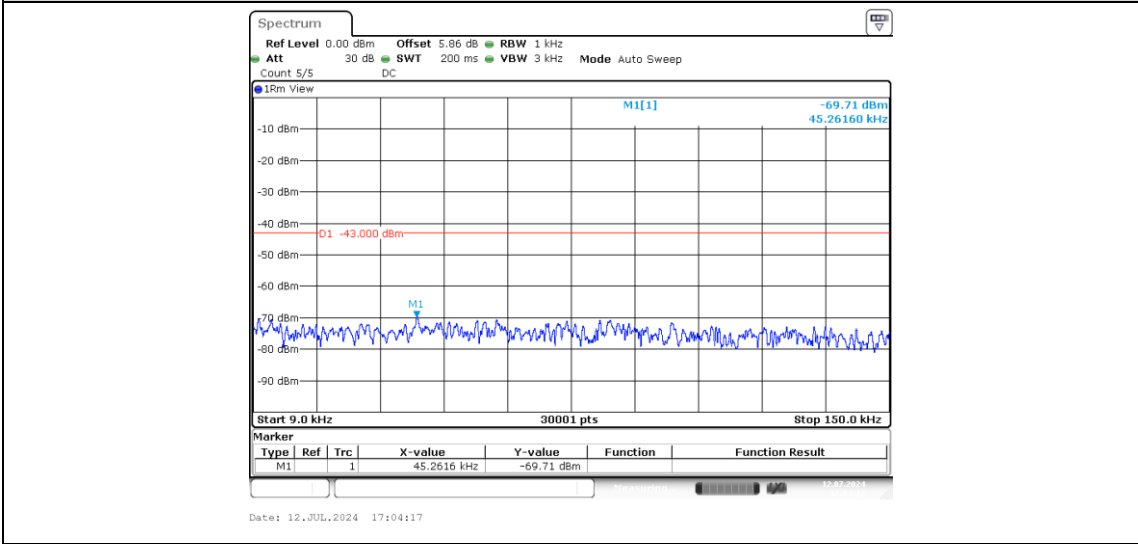

Band2-15MHz-16QAM-18675-1-0-Low-0.009-0.15--69.94-PASS

Band2-15MHz-16QAM-18675-1-0-Low-0.15-30--53.24-PASS

Band2-15MHz-16QAM-18675-1-0-Low-30-1000--54.3-PASS

Band2-15MHz-16QAM-18675-1-0-Low-1000-2000--40.96-PASS