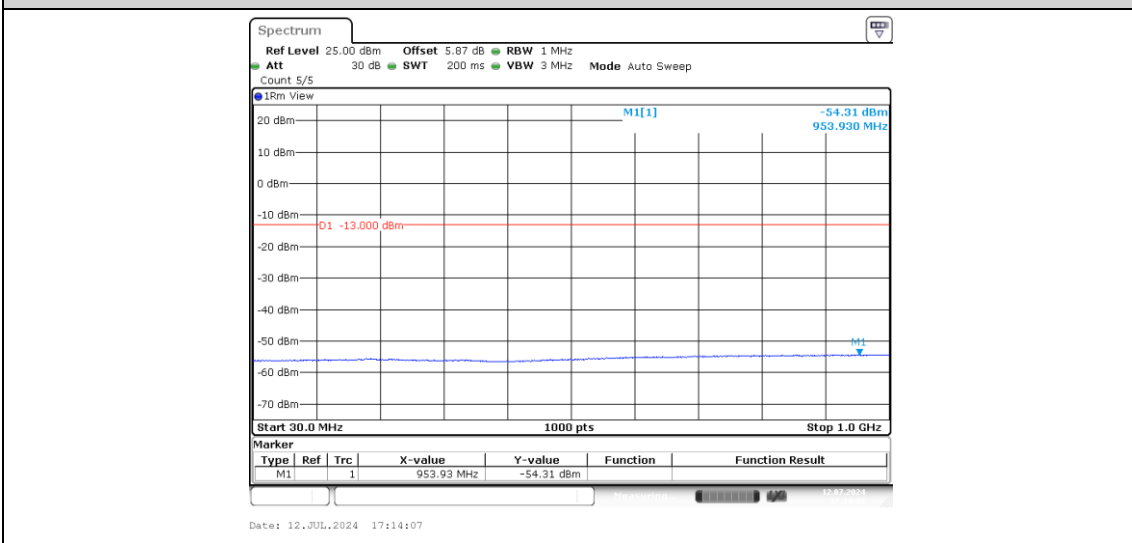

Band2-20MHz-QPSK-18700-1-0-Low-30-1000--54.31-PASS