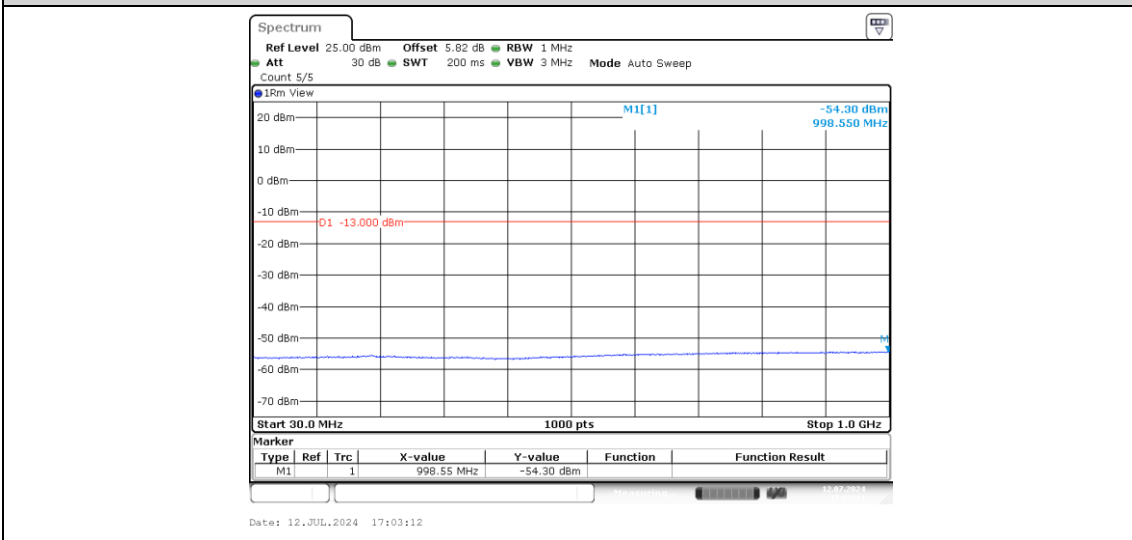

Band2-15MHz-16QAM-18675-1-0-Low-30-1000--54.3-PASS