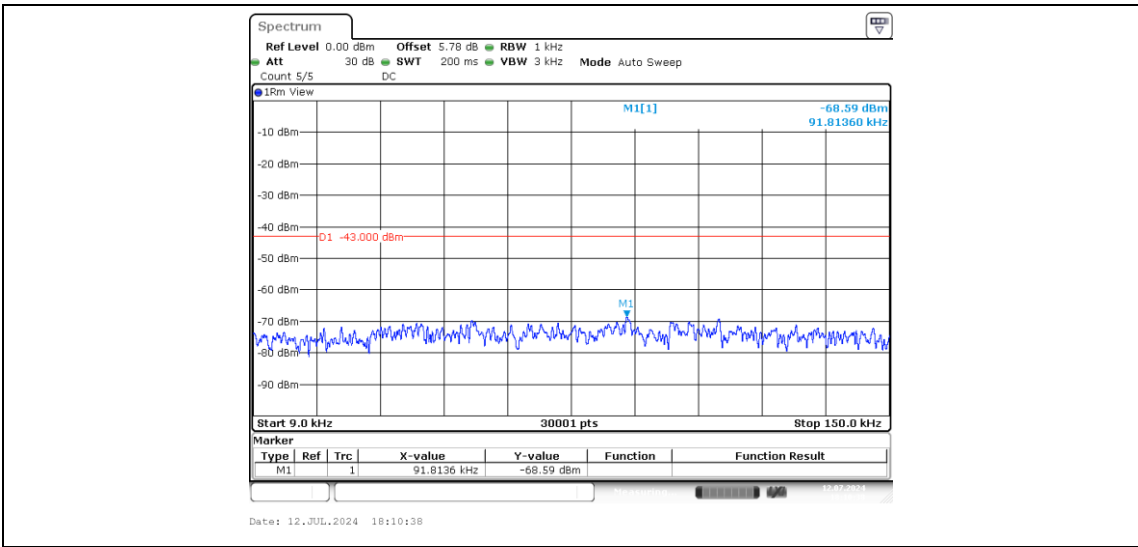

Test Graphs

Band2-5MHz-QPSK-18625-1-0-Low-0.009-0.15--68.59-PASS