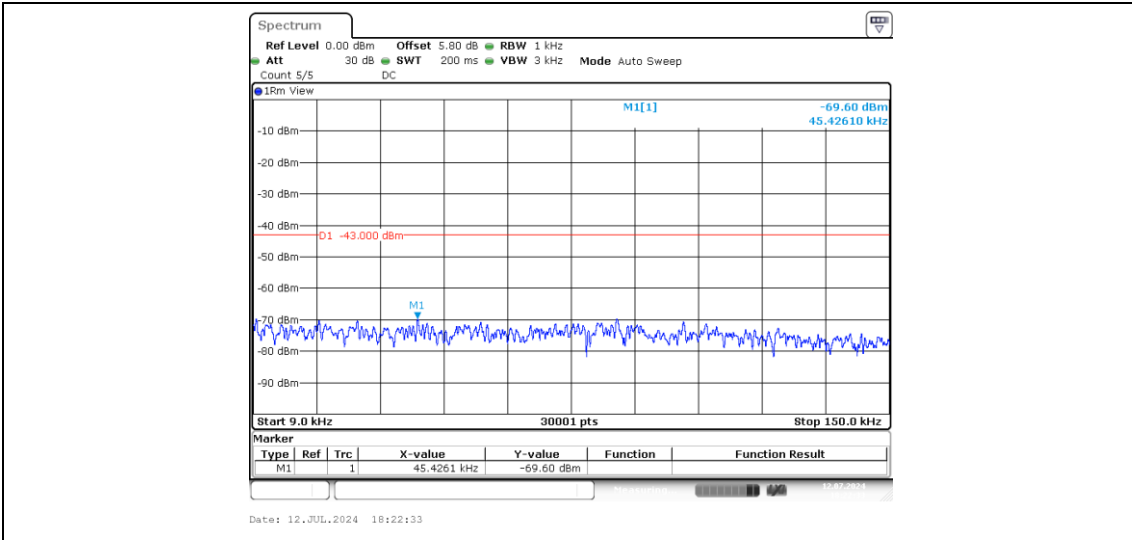

Band2-10MHz-QPSK-19150-1-0-High-0.009-0.15--70.32-PASS

Band2-10MHz-QPSK-19150-1-0-High-0.15-30--47.7-PASS

Band2-10MHz-QPSK-19150-1-0-High-30-1000--54.3-PASS

Band2-10MHz-QPSK-19150-1-0-High-1000-20000--41.49-PASS