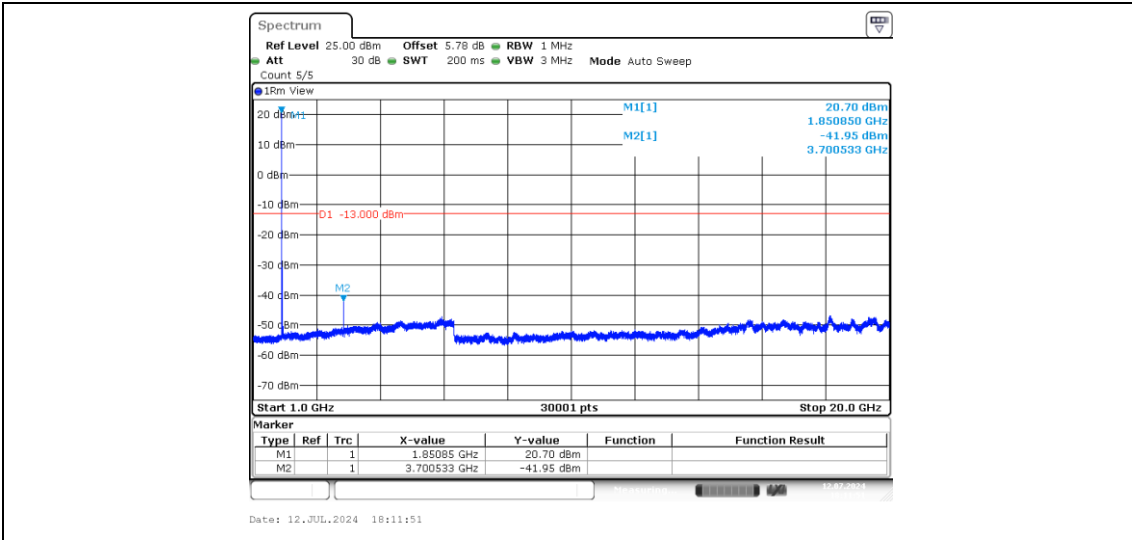

Band2-5MHz-16QAM-18625-1-0-Low-1000-20000--41.95-PASS