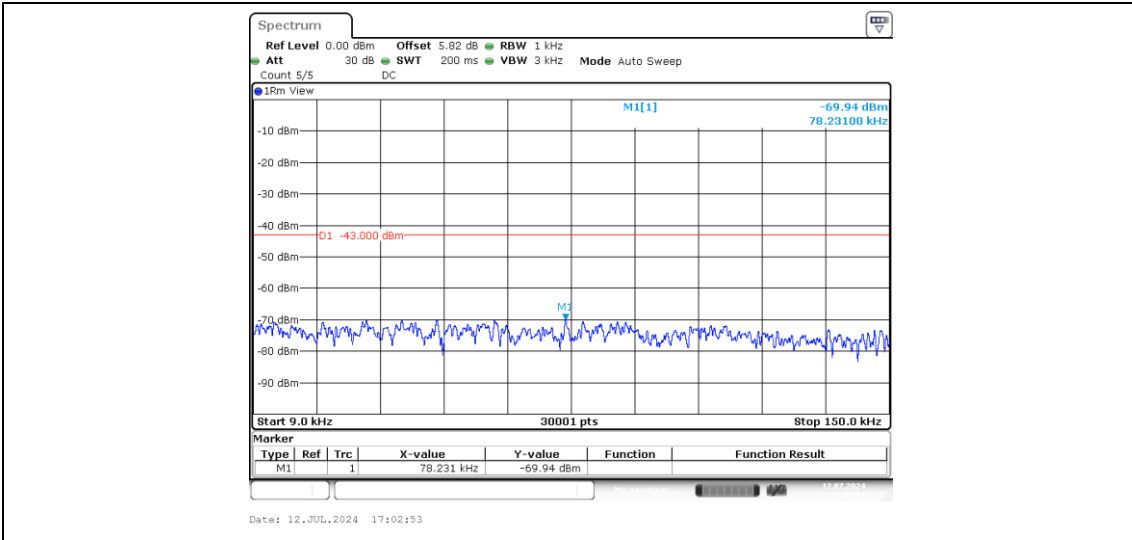

Band2-15MHz-QPSK-19125-1-0-High-0.009-0.15--69.25-PASS

Band2-15MHz-QPSK-19125-1-0-High-0.15-30--46.18-PASS

Band2-15MHz-QPSK-19125-1-0-High-30-1000--54.29-PASS

Band2-15MHz-QPSK-19125-1-0-High-1000-20000--39.62-PASS