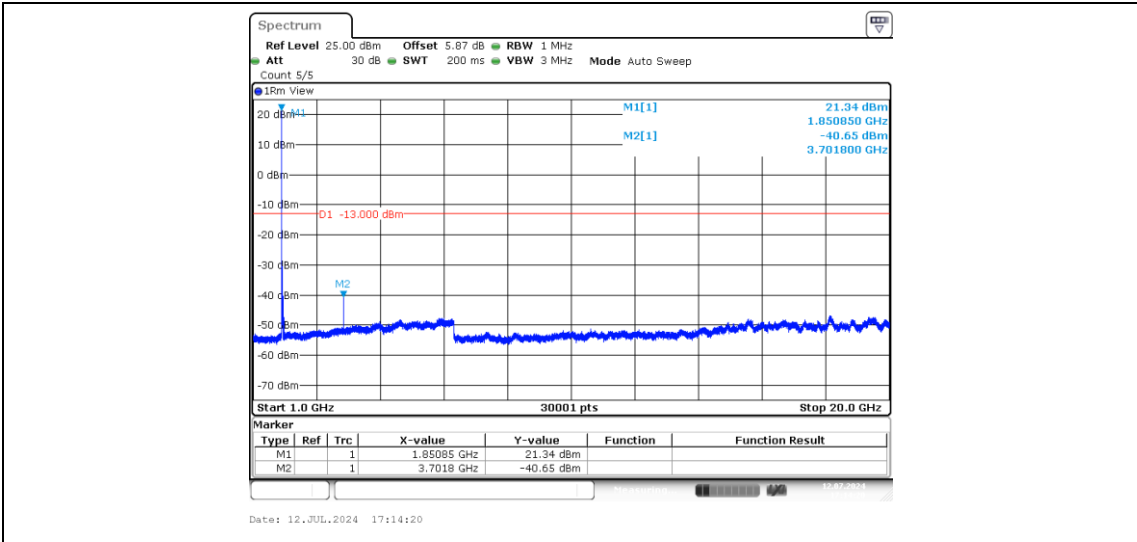

Band2-20MHz-QPSK-18700-1-0-Low-1000-20000--40.65-PASS