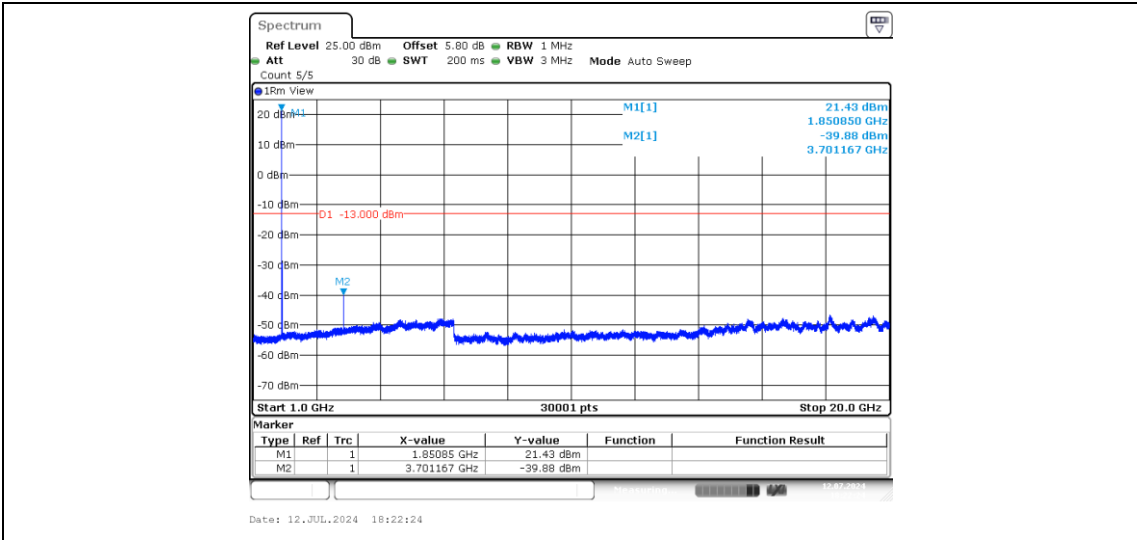

Band2-10MHz-QPSK-18650-1-0-Low-1000-20000--39.88-PASS

Band2-10MHz-QPSK-18900-1-0-Low-0.009-0.15--69.3-PASS

Band2-10MHz-QPSK-18900-1-0-Low-0.15-30--48.45-PASS