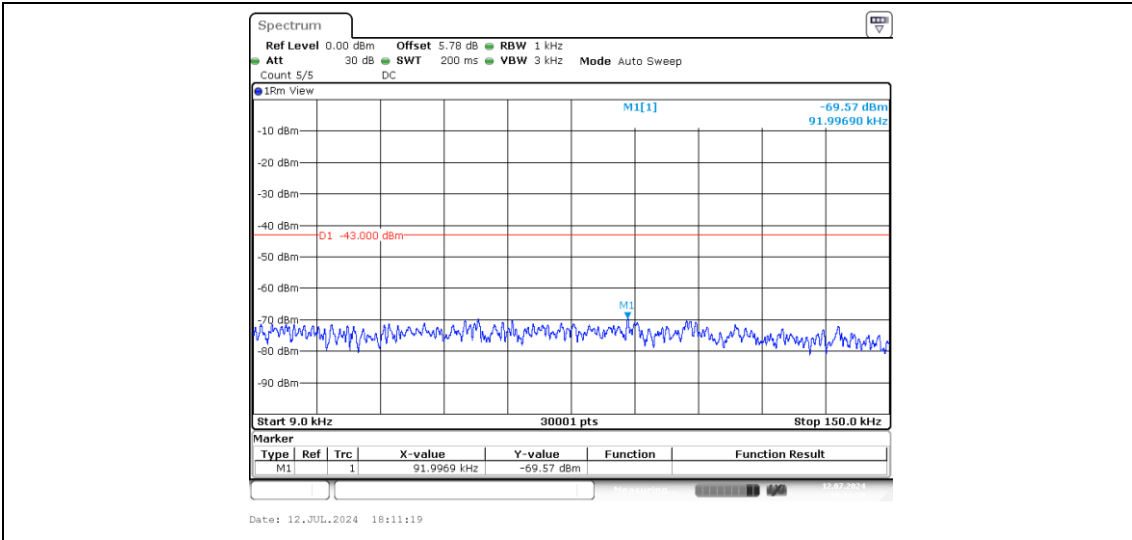

Band2-5MHz-QPSK-19175-1-0-High-0.009-0.15--69.45-PASS

Band2-5MHz-QPSK-19175-1-0-High-0.15-30--48.72-PASS

Band2-5MHz-QPSK-19175-1-0-High-30-1000--54.3-PASS

Band2-5MHz-QPSK-19175-1-0-High-1000-20000--40.46-PASS