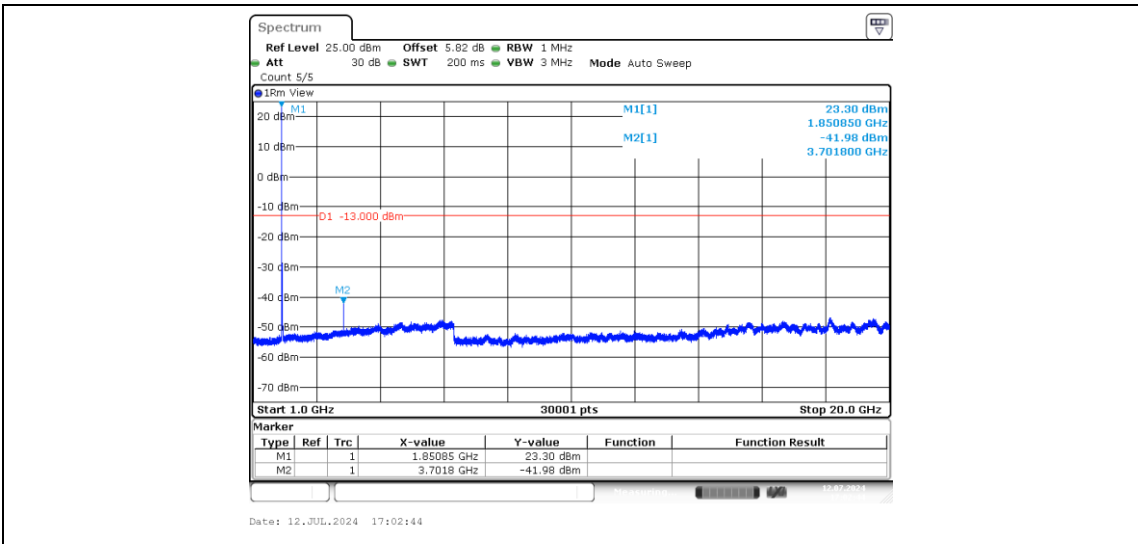

Band2-15MHz-QPSK-18675-1-0-Low-1000-20000--41.98-PASS