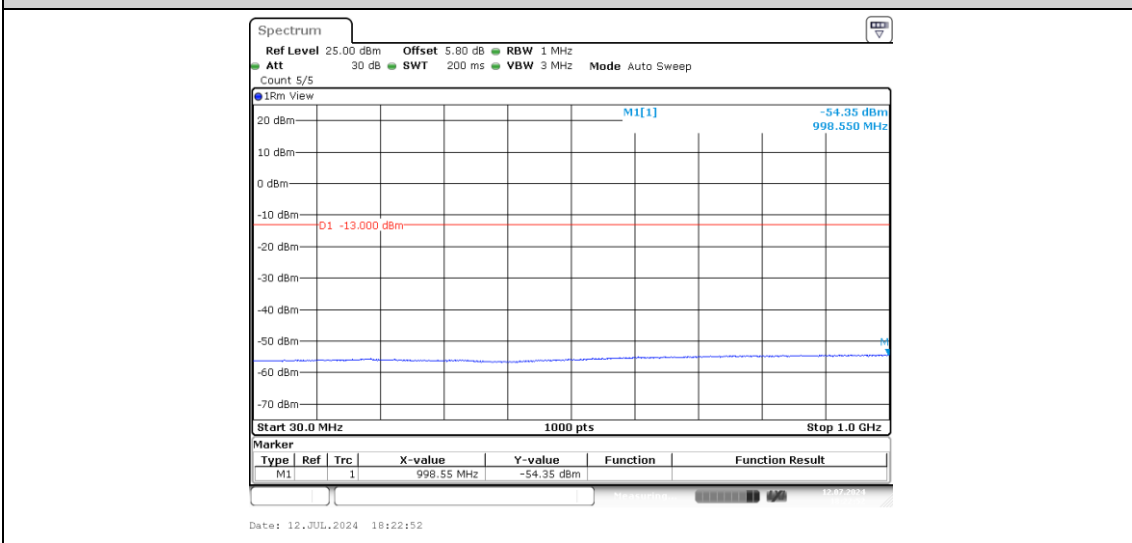

Band2-10MHz-16QAM-18650-1-0-Low-30-1000--54.35-PASS