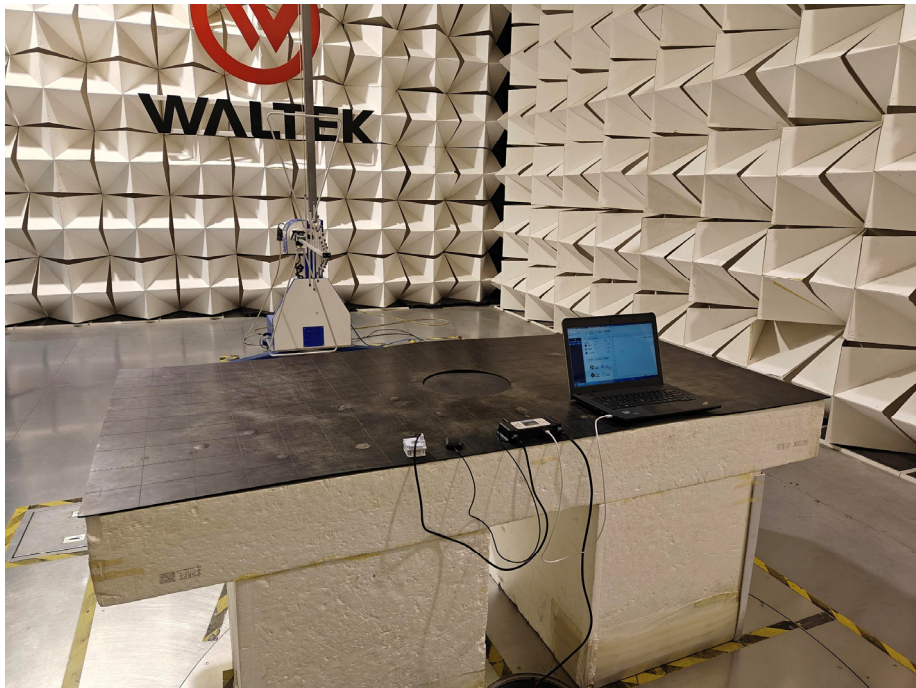

Appendix-BMS04-Photos

1. Test Setup photos Model BMS04 FCC ID: 2BF9G-BMS04

1.1 Photograph – Radiated Emissions

For 9kHz-30MHz Test Site 2#

For 30MHz-1000MHz Test Site 2#

Appendix-BMS04-Photos

For Above 1GHz Test Site 1#