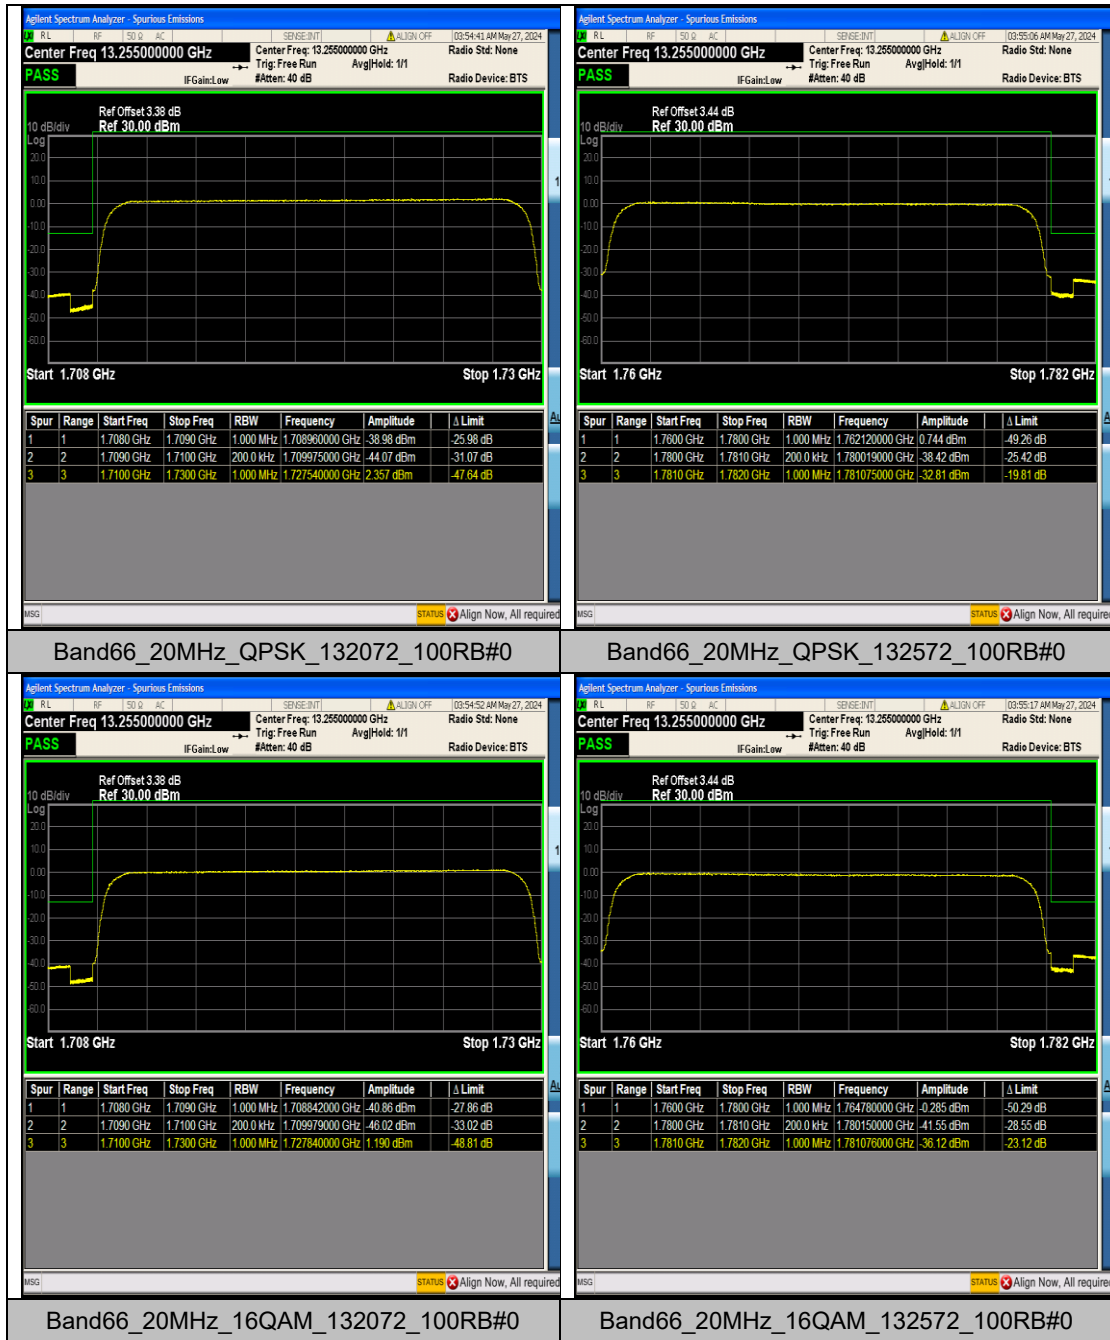

Band66_5MHz_QPSK_131997_25RB#0

Band66_5MHz_QPSK_132647_25RB#0

Band66_5MHz_16QAM_131997_25RB#0

Band66_5MHz_16QAM_132647_25RB#0

Appendix E: Conducted Spurious Emission

Test Result

Band	Bandwidth	Modulation	Channel	RB Configuration	Frequency Range	Result (dBm)	Verdict
Band66	1.4MHz	QPSK	131979	6RB#0	0.009~0.15	-47.95	PASS
Band66	1.4MHz	QPSK	131979	6RB#0	0.15~30	-57.47	PASS
Band66	1.4MHz	QPSK	131979	6RB#0	30~1000	-66.67	PASS
Band66	1.4MHz	QPSK	131979	6RB#0	1000~3000	-45.97	PASS
Band66	1.4MHz	QPSK	131979	6RB#0	3000~20000	-46.09	PASS
Band66	1.4MHz	QPSK	132322	6RB#0	0.009~0.15	-47.68	PASS
Band66	1.4MHz	QPSK	132322	6RB#0	0.15~30	-59.88	PASS
Band66	1.4MHz	QPSK	132322	6RB#0	30~1000	-66.63	PASS
Band66	1.4MHz	QPSK	132322	6RB#0	1000~3000	-44.42	PASS
Band66	1.4MHz	QPSK	132322	6RB#0	3000~20000	-45.99	PASS
Band66	1.4MHz	QPSK	132665	6RB#0	0.009~0.15	-47.74	PASS
Band66	1.4MHz	QPSK	132665	6RB#0	0.15~30	-56.87	PASS
Band66	1.4MHz	QPSK	132665	6RB#0	30~1000	-66.48	PASS
Band66	1.4MHz	QPSK	132665	6RB#0	1000~3000	-45.11	PASS
Band66	1.4MHz	QPSK	132665	6RB#0	3000~20000	-45.75	PASS
Band66	1.4MHz	16QAM	131979	6RB#0	0.009~0.15	-48.11	PASS
Band66	1.4MHz	16QAM	131979	6RB#0	0.15~30	-56.94	PASS
Band66	1.4MHz	16QAM	131979	6RB#0	30~1000	-66.58	PASS
Band66	1.4MHz	16QAM	131979	6RB#0	1000~3000	-46.19	PASS
Band66	1.4MHz	16QAM	131979	6RB#0	3000~20000	-46.28	PASS
Band66	1.4MHz	16QAM	132322	6RB#0	0.009~0.15	-46.47	PASS
Band66	1.4MHz	16QAM	132322	6RB#0	0.15~30	-56.33	PASS
Band66	1.4MHz	16QAM	132322	6RB#0	30~1000	-66.87	PASS
Band66	1.4MHz	16QAM	132322	6RB#0	1000~3000	-45.29	PASS
Band66	1.4MHz	16QAM	132322	6RB#0	3000~20000	-46.16	PASS
Band66	1.4MHz	16QAM	132665	6RB#0	0.009~0.15	-48.26	PASS
Band66	1.4MHz	16QAM	132665	6RB#0	0.15~30	-57.66	PASS
Band66	1.4MHz	16QAM	132665	6RB#0	30~1000	-66.82	PASS
Band66	1.4MHz	16QAM	132665	6RB#0	1000~3000	-43.40	PASS
Band66	1.4MHz	16QAM	132665	6RB#0	3000~20000	-46.34	PASS
Band66	3MHz	QPSK	131987	15RB#0	0.009~0.15	-44.31	PASS
Band66	3MHz	QPSK	131987	15RB#0	0.15~30	-57.56	PASS
Band66	3MHz	QPSK	131987	15RB#0	30~1000	-66.58	PASS
Band66	3MHz	QPSK	131987	15RB#0	1000~3000	-48.29	PASS
Band66	3MHz	QPSK	131987	15RB#0	3000~20000	-46.35	PASS
Band66	3MHz	QPSK	132322	15RB#0	0.009~0.15	-49.12	PASS