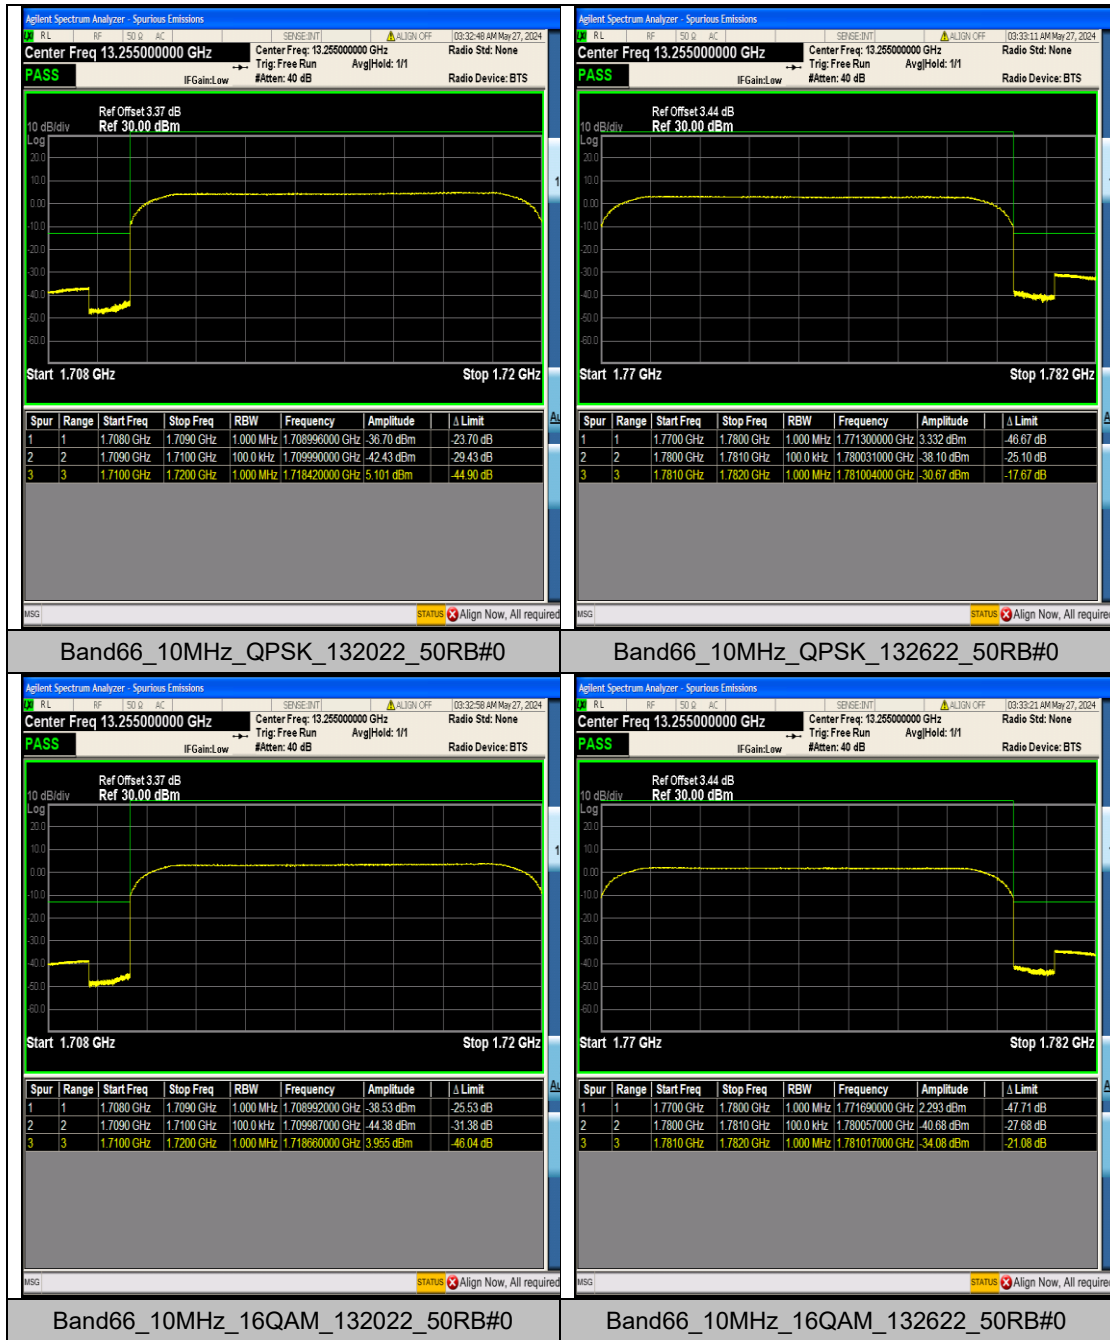

Band66_5MHz_QPSK_131997_25RB#0

Band66_5MHz_QPSK_132647_25RB#0

Band66_5MHz_16QAM_131997_25RB#0

Band66_5MHz_16QAM_132647_25RB#0

Appendix E: Conducted Spurious Emission

Test Result

Band	Bandwidth	Modulation	Channel	RB Configuration	Frequency Range	Result (dBm)	Verdict
Band66	1.4MHz	QPSK	131979	6RB#0	0.009~0.15	-47.95	PASS
Band66	1.4MHz	QPSK	131979	6RB#0	0.15~30	-57.47	PASS
Band66	1.4MHz	QPSK	131979	6RB#0	30~1000	-66.67	PASS
Band66	1.4MHz	QPSK	131979	6RB#0	1000~3000	-45.97	PASS
Band66	1.4MHz	QPSK	131979	6RB#0	3000~20000	-46.09	PASS
Band66	1.4MHz	QPSK	132322	6RB#0	0.009~0.15	-47.68	PASS
Band66	1.4MHz	QPSK	132322	6RB#0	0.15~30	-59.88	PASS
Band66	1.4MHz	QPSK	132322	6RB#0	30~1000	-66.63	PASS
Band66	1.4MHz	QPSK	132322	6RB#0	1000~3000	-44.42	PASS
Band66	1.4MHz	QPSK	132322	6RB#0	3000~20000	-45.99	PASS
Band66	1.4MHz	QPSK	132665	6RB#0	0.009~0.15	-47.74	PASS
Band66	1.4MHz	QPSK	132665	6RB#0	0.15~30	-56.87	PASS
Band66	1.4MHz	QPSK	132665	6RB#0	30~1000	-66.48	PASS
Band66	1.4MHz	QPSK	132665	6RB#0	1000~3000	-45.11	PASS
Band66	1.4MHz	QPSK	132665	6RB#0	3000~20000	-45.75	PASS
Band66	1.4MHz	16QAM	131979	6RB#0	0.009~0.15	-48.11	PASS
Band66	1.4MHz	16QAM	131979	6RB#0	0.15~30	-56.94	PASS
Band66	1.4MHz	16QAM	131979	6RB#0	30~1000	-66.58	PASS
Band66	1.4MHz	16QAM	131979	6RB#0	1000~3000	-46.19	PASS
Band66	1.4MHz	16QAM	131979	6RB#0	3000~20000	-46.28	PASS
Band66	1.4MHz	16QAM	132322	6RB#0	0.009~0.15	-46.47	PASS
Band66	1.4MHz	16QAM	132322	6RB#0	0.15~30	-56.33	PASS
Band66	1.4MHz	16QAM	132322	6RB#0	30~1000	-66.87	PASS
Band66	1.4MHz	16QAM	132322	6RB#0	1000~3000	-45.29	PASS
Band66	1.4MHz	16QAM	132322	6RB#0	3000~20000	-46.16	PASS
Band66	1.4MHz	16QAM	132665	6RB#0	0.009~0.15	-48.26	PASS
Band66	1.4MHz	16QAM	132665	6RB#0	0.15~30	-57.66	PASS
Band66	1.4MHz	16QAM	132665	6RB#0	30~1000	-66.82	PASS
Band66	1.4MHz	16QAM	132665	6RB#0	1000~3000	-43.40	PASS
Band66	1.4MHz	16QAM	132665	6RB#0	3000~20000	-46.34	PASS
Band66	3MHz	QPSK	131987	15RB#0	0.009~0.15	-44.31	PASS
Band66	3MHz	QPSK	131987	15RB#0	0.15~30	-57.56	PASS
Band66	3MHz	QPSK	131987	15RB#0	30~1000	-66.58	PASS
Band66	3MHz	QPSK	131987	15RB#0	1000~3000	-48.29	PASS
Band66	3MHz	QPSK	131987	15RB#0	3000~20000	-46.35	PASS
Band66	3MHz	QPSK	132322	15RB#0	0.009~0.15	-49.12	PASS