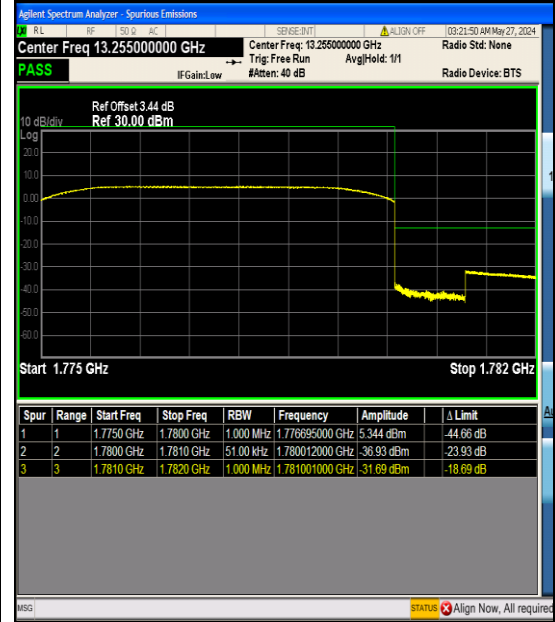

Band66_5MHz_QPSK_131997_25RB#0

Band66_5MHz_QPSK_132647_25RB#0

Band66_5MHz_16QAM_131997_25RB#0

Band66_5MHz_16QAM_132647_25RB#0

Appendix E: Conducted Spurious Emission

Test Result

Band	Bandwidth	Modulation	Channel	RB Configuration	Frequency Range	Result (dBm)	Verdict
Band66	1.4MHz	QPSK	131979	6RB#0	0.009~0.15	-47.95	PASS
Band66	1.4MHz	QPSK	131979	6RB#0	0.15~30	-57.47	PASS
Band66	1.4MHz	QPSK	131979	6RB#0	30~1000	-66.67	PASS
Band66	1.4MHz	QPSK	131979	6RB#0	1000~3000	-45.97	PASS
Band66	1.4MHz	QPSK	131979	6RB#0	3000~20000	-46.09	PASS
Band66	1.4MHz	QPSK	132322	6RB#0	0.009~0.15	-47.68	PASS
Band66	1.4MHz	QPSK	132322	6RB#0	0.15~30	-59.88	PASS
Band66	1.4MHz	QPSK	132322	6RB#0	30~1000	-66.63	PASS
Band66	1.4MHz	QPSK	132322	6RB#0	1000~3000	-44.42	PASS
Band66	1.4MHz	QPSK	132322	6RB#0	3000~20000	-45.99	PASS
Band66	1.4MHz	QPSK	132665	6RB#0	0.009~0.15	-47.74	PASS
Band66	1.4MHz	QPSK	132665	6RB#0	0.15~30	-56.87	PASS
Band66	1.4MHz	QPSK	132665	6RB#0	30~1000	-66.48	PASS
Band66	1.4MHz	QPSK	132665	6RB#0	1000~3000	-45.11	PASS
Band66	1.4MHz	QPSK	132665	6RB#0	3000~20000	-45.75	PASS
Band66	1.4MHz	16QAM	131979	6RB#0	0.009~0.15	-48.11	PASS
Band66	1.4MHz	16QAM	131979	6RB#0	0.15~30	-56.94	PASS
Band66	1.4MHz	16QAM	131979	6RB#0	30~1000	-66.58	PASS
Band66	1.4MHz	16QAM	131979	6RB#0	1000~3000	-46.19	PASS
Band66	1.4MHz	16QAM	131979	6RB#0	3000~20000	-46.28	PASS
Band66	1.4MHz	16QAM	132322	6RB#0	0.009~0.15	-46.47	PASS
Band66	1.4MHz	16QAM	132322	6RB#0	0.15~30	-56.33	PASS
Band66	1.4MHz	16QAM	132322	6RB#0	30~1000	-66.87	PASS
Band66	1.4MHz	16QAM	132322	6RB#0	1000~3000	-45.29	PASS
Band66	1.4MHz	16QAM	132322	6RB#0	3000~20000	-46.16	PASS
Band66	1.4MHz	16QAM	132665	6RB#0	0.009~0.15	-48.26	PASS
Band66	1.4MHz	16QAM	132665	6RB#0	0.15~30	-57.66	PASS
Band66	1.4MHz	16QAM	132665	6RB#0	30~1000	-66.82	PASS
Band66	1.4MHz	16QAM	132665	6RB#0	1000~3000	-43.40	PASS
Band66	1.4MHz	16QAM	132665	6RB#0	3000~20000	-46.34	PASS
Band66	3MHz	QPSK	131987	15RB#0	0.009~0.15	-44.31	PASS
Band66	3MHz	QPSK	131987	15RB#0	0.15~30	-57.56	PASS
Band66	3MHz	QPSK	131987	15RB#0	30~1000	-66.58	PASS
Band66	3MHz	QPSK	131987	15RB#0	1000~3000	-48.29	PASS
Band66	3MHz	QPSK	131987	15RB#0	3000~20000	-46.35	PASS
Band66	3MHz	QPSK	132322	15RB#0	0.009~0.15	-49.12	PASS