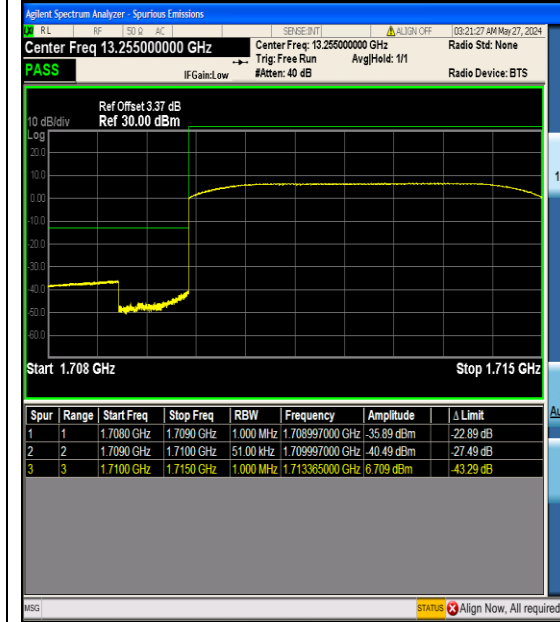

Band66_5MHz_QPSK_131997_25RB#0

Band66_5MHz_QPSK_132647_25RB#0

Band66_5MHz_16QAM_131997_25RB#0

Band66_5MHz_16QAM_132647_25RB#0

Appendix E: Conducted Spurious Emission

Test Result

Band	Bandwidth	Modulation	Channel	RB Configuration	Frequency Range	Result (dBm)	Verdict
Band66	1.4MHz	QPSK	131979	6RB#0	0.009~0.15	-47.95	PASS
Band66	1.4MHz	QPSK	131979	6RB#0	0.15~30	-57.47	PASS
Band66	1.4MHz	QPSK	131979	6RB#0	30~1000	-66.67	PASS
Band66	1.4MHz	QPSK	131979	6RB#0	1000~3000	-45.97	PASS
Band66	1.4MHz	QPSK	131979	6RB#0	3000~20000	-46.09	PASS
Band66	1.4MHz	QPSK	132322	6RB#0	0.009~0.15	-47.68	PASS
Band66	1.4MHz	QPSK	132322	6RB#0	0.15~30	-59.88	PASS
Band66	1.4MHz	QPSK	132322	6RB#0	30~1000	-66.63	PASS
Band66	1.4MHz	QPSK	132322	6RB#0	1000~3000	-44.42	PASS
Band66	1.4MHz	QPSK	132322	6RB#0	3000~20000	-45.99	PASS
Band66	1.4MHz	QPSK	132665	6RB#0	0.009~0.15	-47.74	PASS
Band66	1.4MHz	QPSK	132665	6RB#0	0.15~30	-56.87	PASS
Band66	1.4MHz	QPSK	132665	6RB#0	30~1000	-66.48	PASS
Band66	1.4MHz	QPSK	132665	6RB#0	1000~3000	-45.11	PASS
Band66	1.4MHz	QPSK	132665	6RB#0	3000~20000	-45.75	PASS
Band66	1.4MHz	16QAM	131979	6RB#0	0.009~0.15	-48.11	PASS
Band66	1.4MHz	16QAM	131979	6RB#0	0.15~30	-56.94	PASS
Band66	1.4MHz	16QAM	131979	6RB#0	30~1000	-66.58	PASS
Band66	1.4MHz	16QAM	131979	6RB#0	1000~3000	-46.19	PASS
Band66	1.4MHz	16QAM	131979	6RB#0	3000~20000	-46.28	PASS
Band66	1.4MHz	16QAM	132322	6RB#0	0.009~0.15	-46.47	PASS
Band66	1.4MHz	16QAM	132322	6RB#0	0.15~30	-56.33	PASS
Band66	1.4MHz	16QAM	132322	6RB#0	30~1000	-66.87	PASS
Band66	1.4MHz	16QAM	132322	6RB#0	1000~3000	-45.29	PASS
Band66	1.4MHz	16QAM	132322	6RB#0	3000~20000	-46.16	PASS
Band66	1.4MHz	16QAM	132665	6RB#0	0.009~0.15	-48.26	PASS
Band66	1.4MHz	16QAM	132665	6RB#0	0.15~30	-57.66	PASS
Band66	1.4MHz	16QAM	132665	6RB#0	30~1000	-66.82	PASS
Band66	1.4MHz	16QAM	132665	6RB#0	1000~3000	-43.40	PASS
Band66	1.4MHz	16QAM	132665	6RB#0	3000~20000	-46.34	PASS
Band66	3MHz	QPSK	131987	15RB#0	0.009~0.15	-44.31	PASS
Band66	3MHz	QPSK	131987	15RB#0	0.15~30	-57.56	PASS
Band66	3MHz	QPSK	131987	15RB#0	30~1000	-66.58	PASS
Band66	3MHz	QPSK	131987	15RB#0	1000~3000	-48.29	PASS
Band66	3MHz	QPSK	131987	15RB#0	3000~20000	-46.35	PASS
Band66	3MHz	QPSK	132322	15RB#0	0.009~0.15	-49.12	PASS