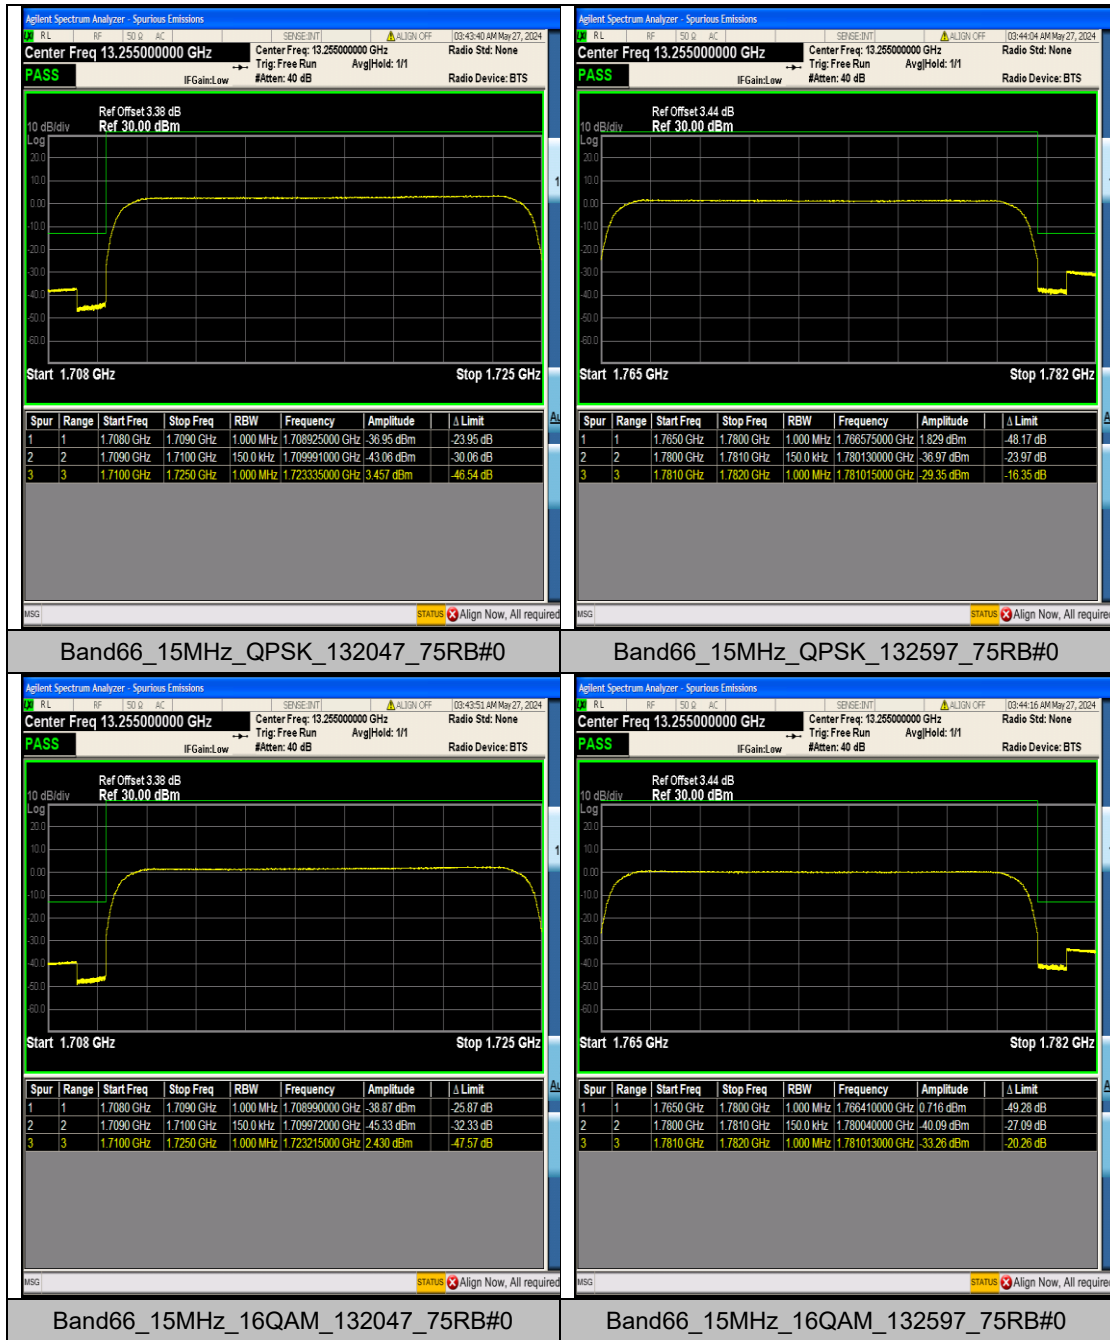

Band66_5MHz_QPSK_131997_25RB#0

Band66_5MHz_QPSK_132647_25RB#0

Band66_5MHz_16QAM_131997_25RB#0

Band66_5MHz_16QAM_132647_25RB#0

Appendix E: Conducted Spurious Emission

Test Result

Band	Bandwidth	Modulation	Channel	RB Configuration	Frequency Range	Result (dBm)	Verdict
Band66	1.4MHz	QPSK	131979	6RB#0	0.009~0.15	-47.95	PASS
Band66	1.4MHz	QPSK	131979	6RB#0	0.15~30	-57.47	PASS
Band66	1.4MHz	QPSK	131979	6RB#0	30~1000	-66.67	PASS
Band66	1.4MHz	QPSK	131979	6RB#0	1000~3000	-45.97	PASS
Band66	1.4MHz	QPSK	131979	6RB#0	3000~20000	-46.09	PASS
Band66	1.4MHz	QPSK	132322	6RB#0	0.009~0.15	-47.68	PASS
Band66	1.4MHz	QPSK	132322	6RB#0	0.15~30	-59.88	PASS
Band66	1.4MHz	QPSK	132322	6RB#0	30~1000	-66.63	PASS
Band66	1.4MHz	QPSK	132322	6RB#0	1000~3000	-44.42	PASS
Band66	1.4MHz	QPSK	132322	6RB#0	3000~20000	-45.99	PASS
Band66	1.4MHz	QPSK	132665	6RB#0	0.009~0.15	-47.74	PASS
Band66	1.4MHz	QPSK	132665	6RB#0	0.15~30	-56.87	PASS
Band66	1.4MHz	QPSK	132665	6RB#0	30~1000	-66.48	PASS
Band66	1.4MHz	QPSK	132665	6RB#0	1000~3000	-45.11	PASS
Band66	1.4MHz	QPSK	132665	6RB#0	3000~20000	-45.75	PASS
Band66	1.4MHz	16QAM	131979	6RB#0	0.009~0.15	-48.11	PASS
Band66	1.4MHz	16QAM	131979	6RB#0	0.15~30	-56.94	PASS
Band66	1.4MHz	16QAM	131979	6RB#0	30~1000	-66.58	PASS
Band66	1.4MHz	16QAM	131979	6RB#0	1000~3000	-46.19	PASS
Band66	1.4MHz	16QAM	131979	6RB#0	3000~20000	-46.28	PASS
Band66	1.4MHz	16QAM	132322	6RB#0	0.009~0.15	-46.47	PASS
Band66	1.4MHz	16QAM	132322	6RB#0	0.15~30	-56.33	PASS
Band66	1.4MHz	16QAM	132322	6RB#0	30~1000	-66.87	PASS
Band66	1.4MHz	16QAM	132322	6RB#0	1000~3000	-45.29	PASS
Band66	1.4MHz	16QAM	132322	6RB#0	3000~20000	-46.16	PASS
Band66	1.4MHz	16QAM	132665	6RB#0	0.009~0.15	-48.26	PASS
Band66	1.4MHz	16QAM	132665	6RB#0	0.15~30	-57.66	PASS
Band66	1.4MHz	16QAM	132665	6RB#0	30~1000	-66.82	PASS
Band66	1.4MHz	16QAM	132665	6RB#0	1000~3000	-43.40	PASS
Band66	1.4MHz	16QAM	132665	6RB#0	3000~20000	-46.34	PASS
Band66	3MHz	QPSK	131987	15RB#0	0.009~0.15	-44.31	PASS
Band66	3MHz	QPSK	131987	15RB#0	0.15~30	-57.56	PASS
Band66	3MHz	QPSK	131987	15RB#0	30~1000	-66.58	PASS
Band66	3MHz	QPSK	131987	15RB#0	1000~3000	-48.29	PASS
Band66	3MHz	QPSK	131987	15RB#0	3000~20000	-46.35	PASS
Band66	3MHz	QPSK	132322	15RB#0	0.009~0.15	-49.12	PASS