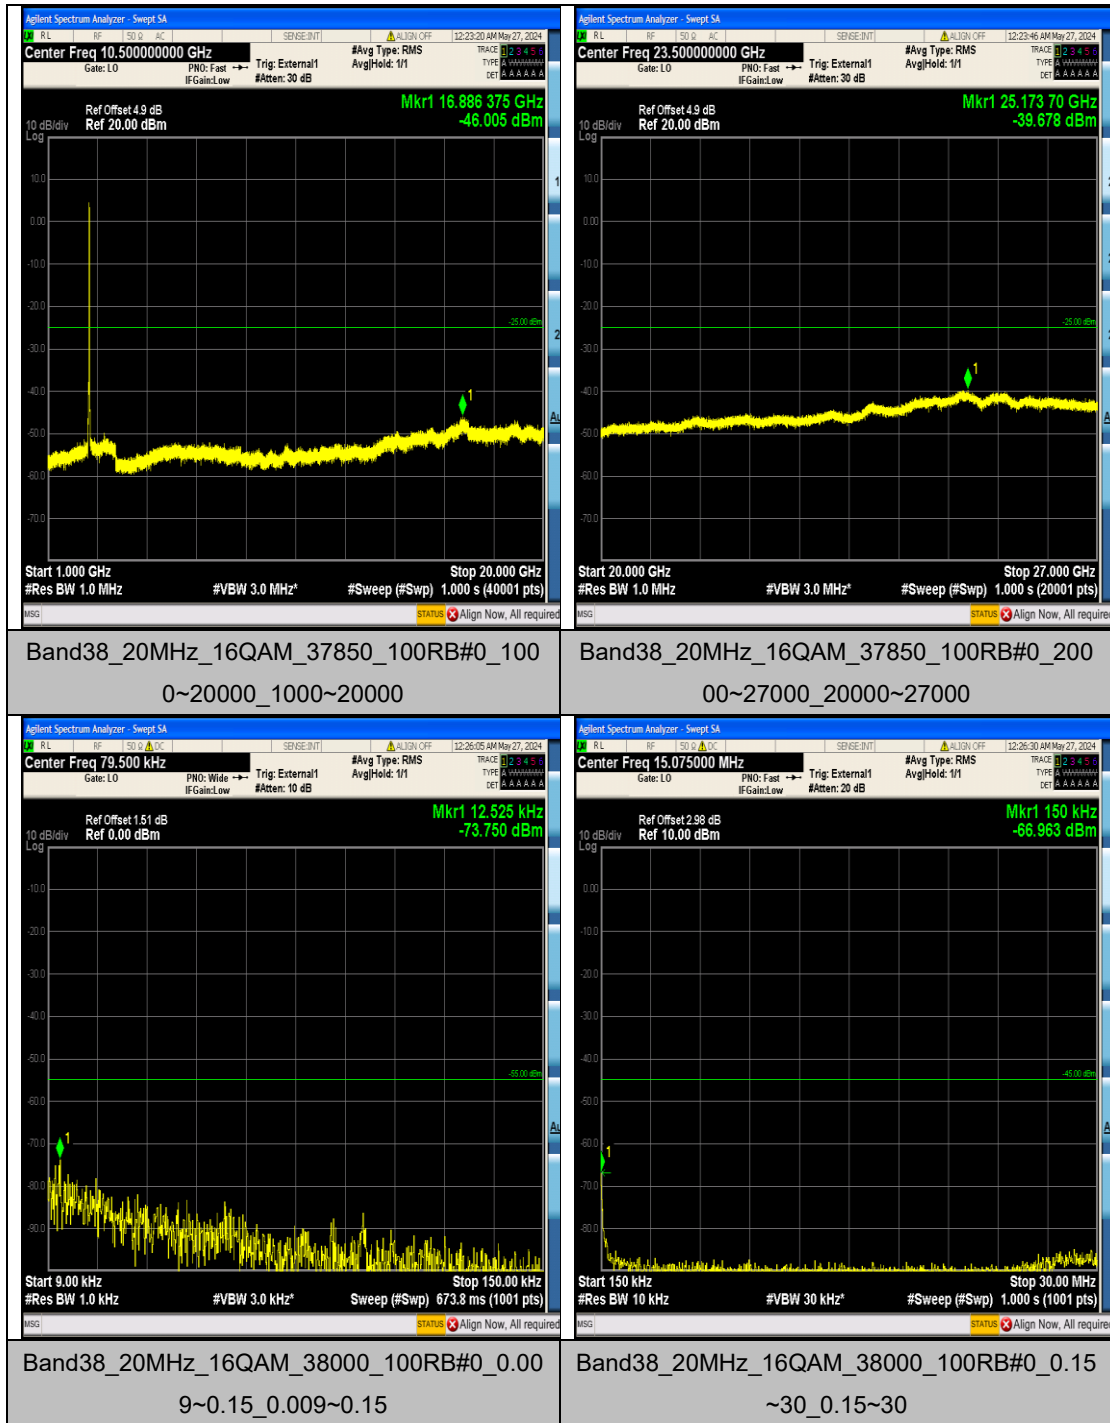

Band38_15MHz_16QAM_38175_75RB#0_1000
 ~20000_1000~20000

Band38_15MHz_16QAM_38175_75RB#0_2000
 0~27000_2000~27000

Band38_20MHz_QPSK_37850_100RB#0_0.009
 ~0.15_0.009~0.15

Band38_20MHz_QPSK_37850_100RB#0_0.15~
 30_0.15~30