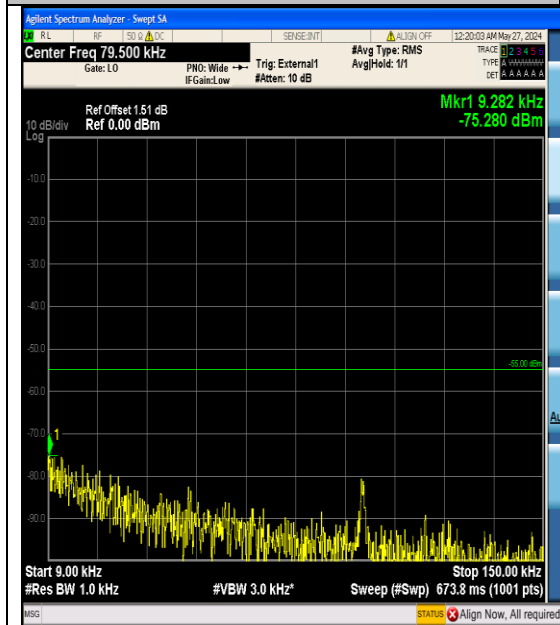

Band38_15MHz_16QAM_38175_75RB#0_1000
 ~20000_1000~20000

Band38_15MHz_16QAM_38175_75RB#0_2000
 0~27000_2000~27000

Band38_20MHz_QPSK_37850_100RB#0_0.009
 ~0.15_0.009~0.15

Band38_20MHz_QPSK_37850_100RB#0_0.15~
 30_0.15~30