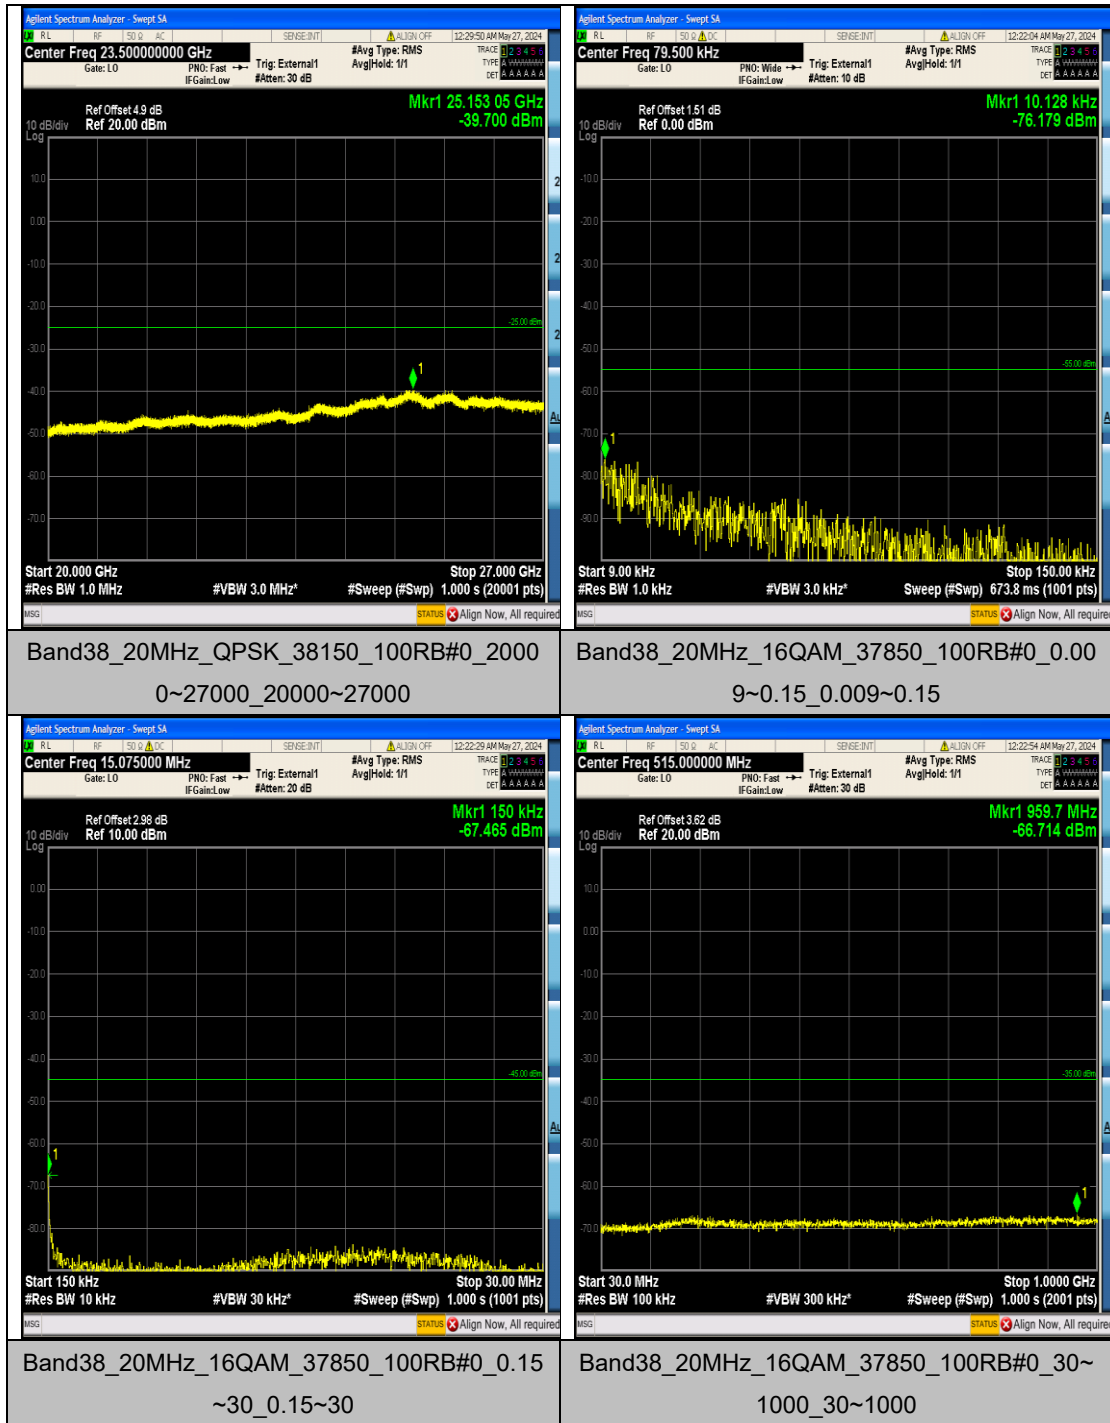

Band38_15MHz_16QAM_38175_75RB#0_1000
 ~20000_1000~20000

Band38_15MHz_16QAM_38175_75RB#0_2000
 0~27000_2000~27000

Band38_20MHz_QPSK_37850_100RB#0_0.009
 ~0.15_0.009~0.15

Band38_20MHz_QPSK_37850_100RB#0_0.15~
 30_0.15~30