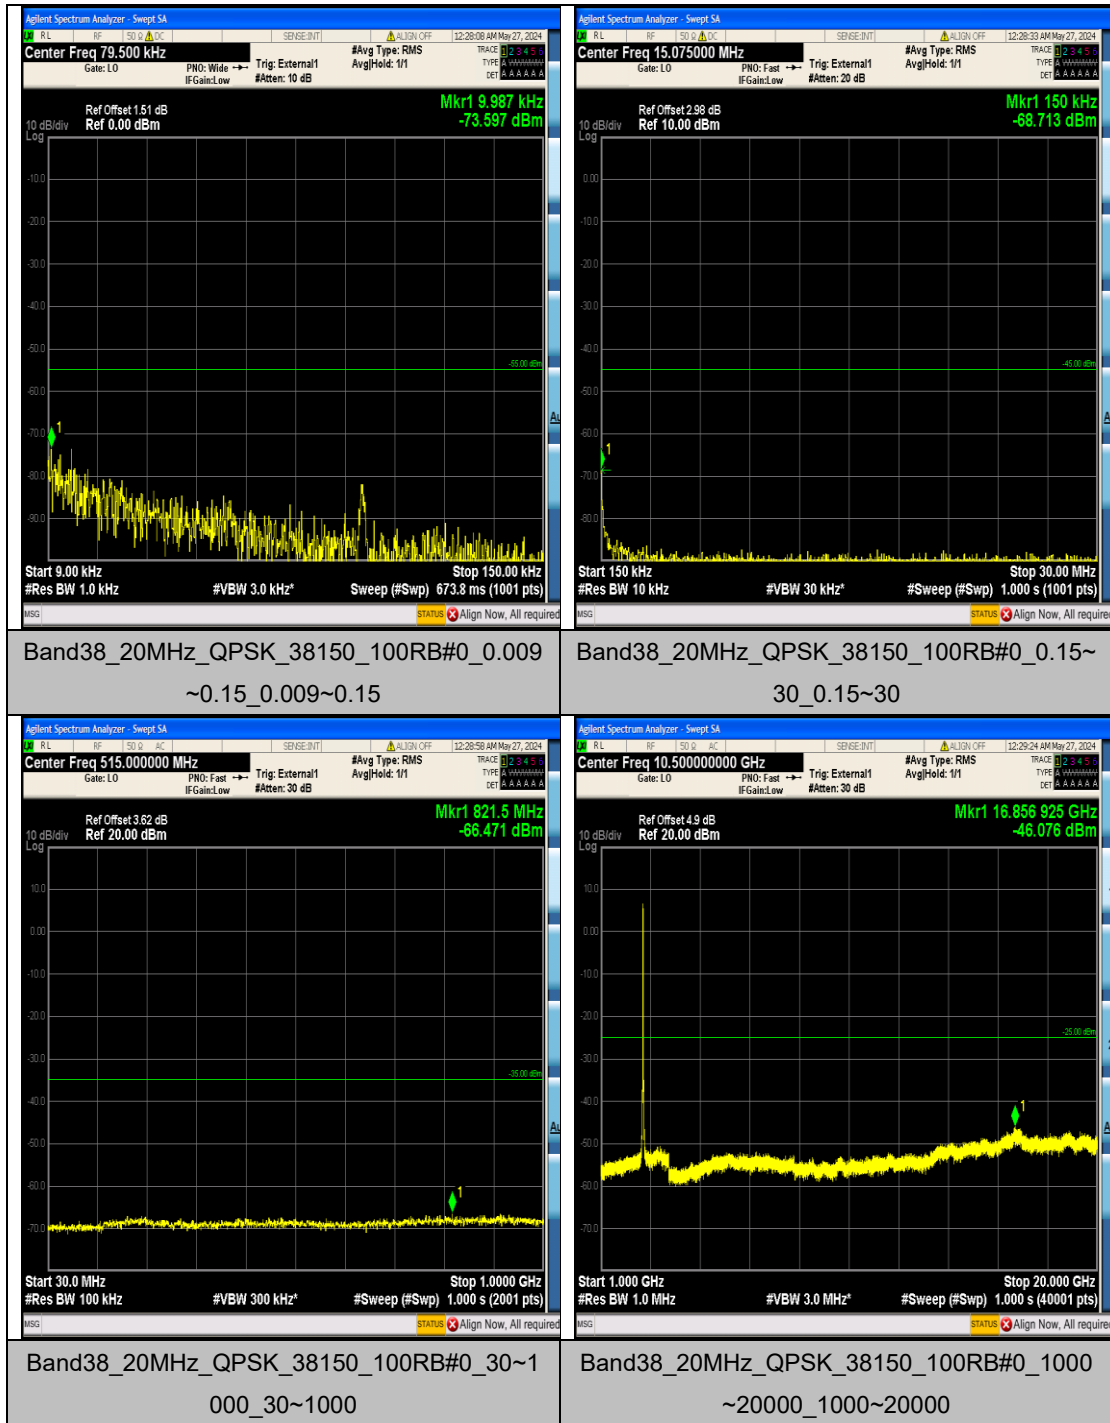

Band38_15MHz_16QAM_38175_75RB#0_1000
 ~20000_1000~20000

Band38_15MHz_16QAM_38175_75RB#0_2000
 0~27000_2000~27000

Band38_20MHz_QPSK_37850_100RB#0_0.009
 ~0.15_0.009~0.15

Band38_20MHz_QPSK_37850_100RB#0_0.15~
 30_0.15~30