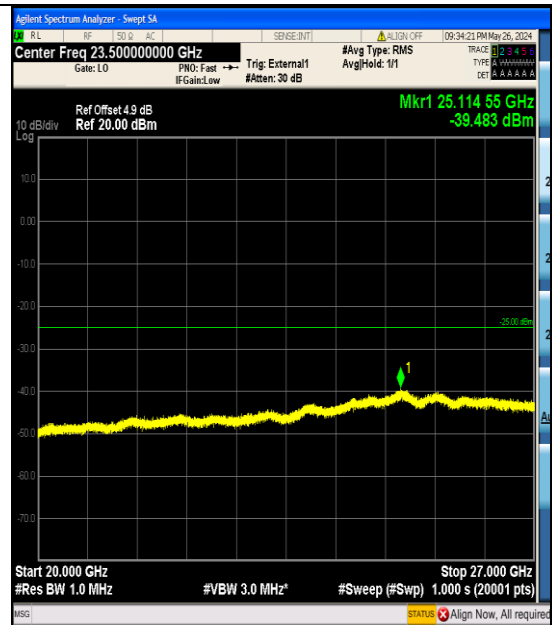

Band38_15MHz_16QAM_38175_75RB#0_1000
 ~20000_1000~20000

Band38_15MHz_16QAM_38175_75RB#0_2000
 0~27000_2000~27000

Band38_20MHz_QPSK_37850_100RB#0_0.009
 ~0.15_0.009~0.15

Band38_20MHz_QPSK_37850_100RB#0_0.15~
 30_0.15~30