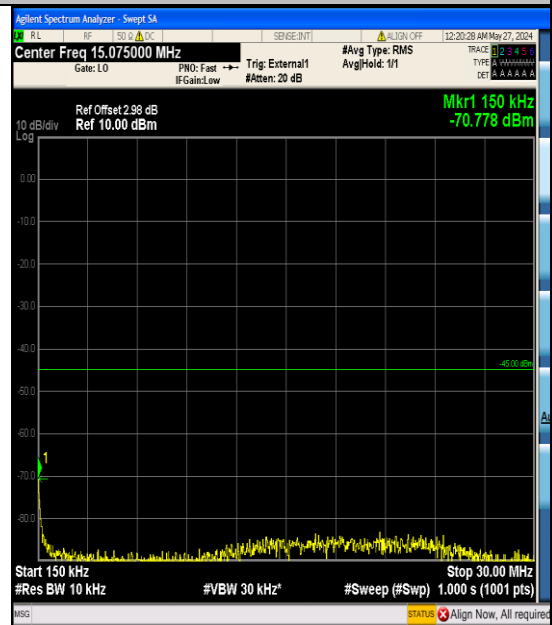

Band38_15MHz_16QAM_38175_75RB#0_1000
 ~20000_1000~20000

Band38_15MHz_16QAM_38175_75RB#0_2000
 0~27000_2000~27000

Band38_20MHz_QPSK_37850_100RB#0_0.009
 ~0.15_0.009~0.15

Band38_20MHz_QPSK_37850_100RB#0_0.15~
 30_0.15~30