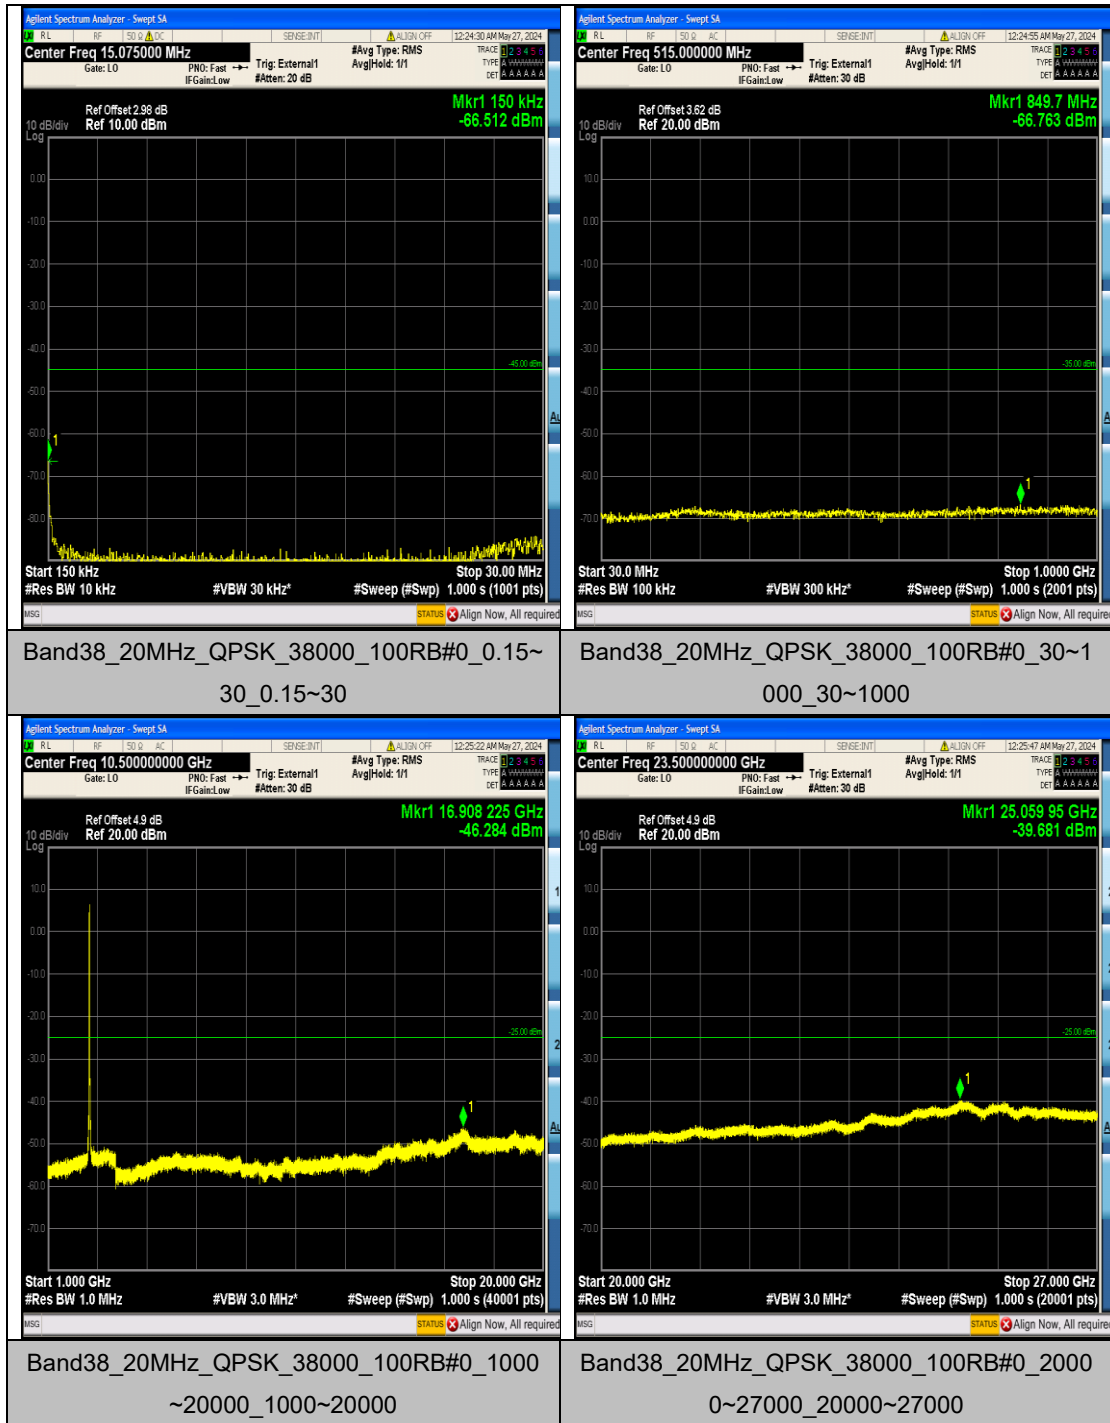

Band38_15MHz_16QAM_38175_75RB#0_1000
 ~20000_1000~20000

Band38_15MHz_16QAM_38175_75RB#0_2000
 0~27000_2000~27000

Band38_20MHz_QPSK_37850_100RB#0_0.009
 ~0.15_0.009~0.15

Band38_20MHz_QPSK_37850_100RB#0_0.15~
 30_0.15~30