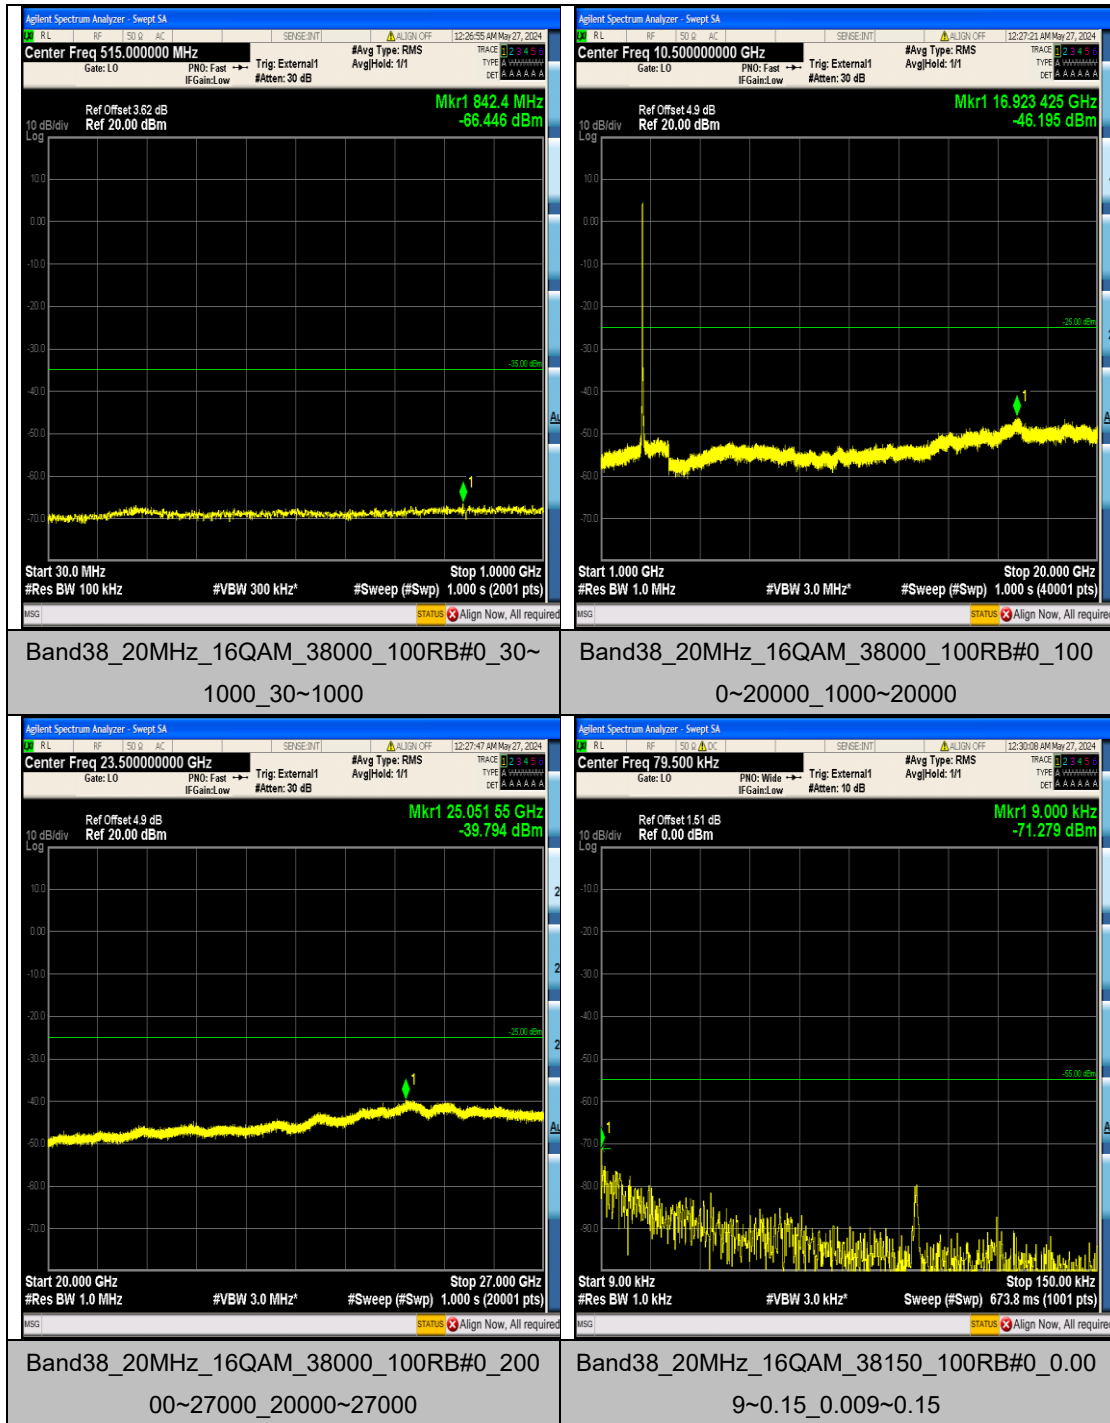

Band38_15MHz_16QAM_38175_75RB#0_1000
 ~20000_1000~20000

Band38_15MHz_16QAM_38175_75RB#0_2000
 0~27000_2000~27000

Band38_20MHz_QPSK_37850_100RB#0_0.009
 ~0.15_0.009~0.15

Band38_20MHz_QPSK_37850_100RB#0_0.15~
 30_0.15~30