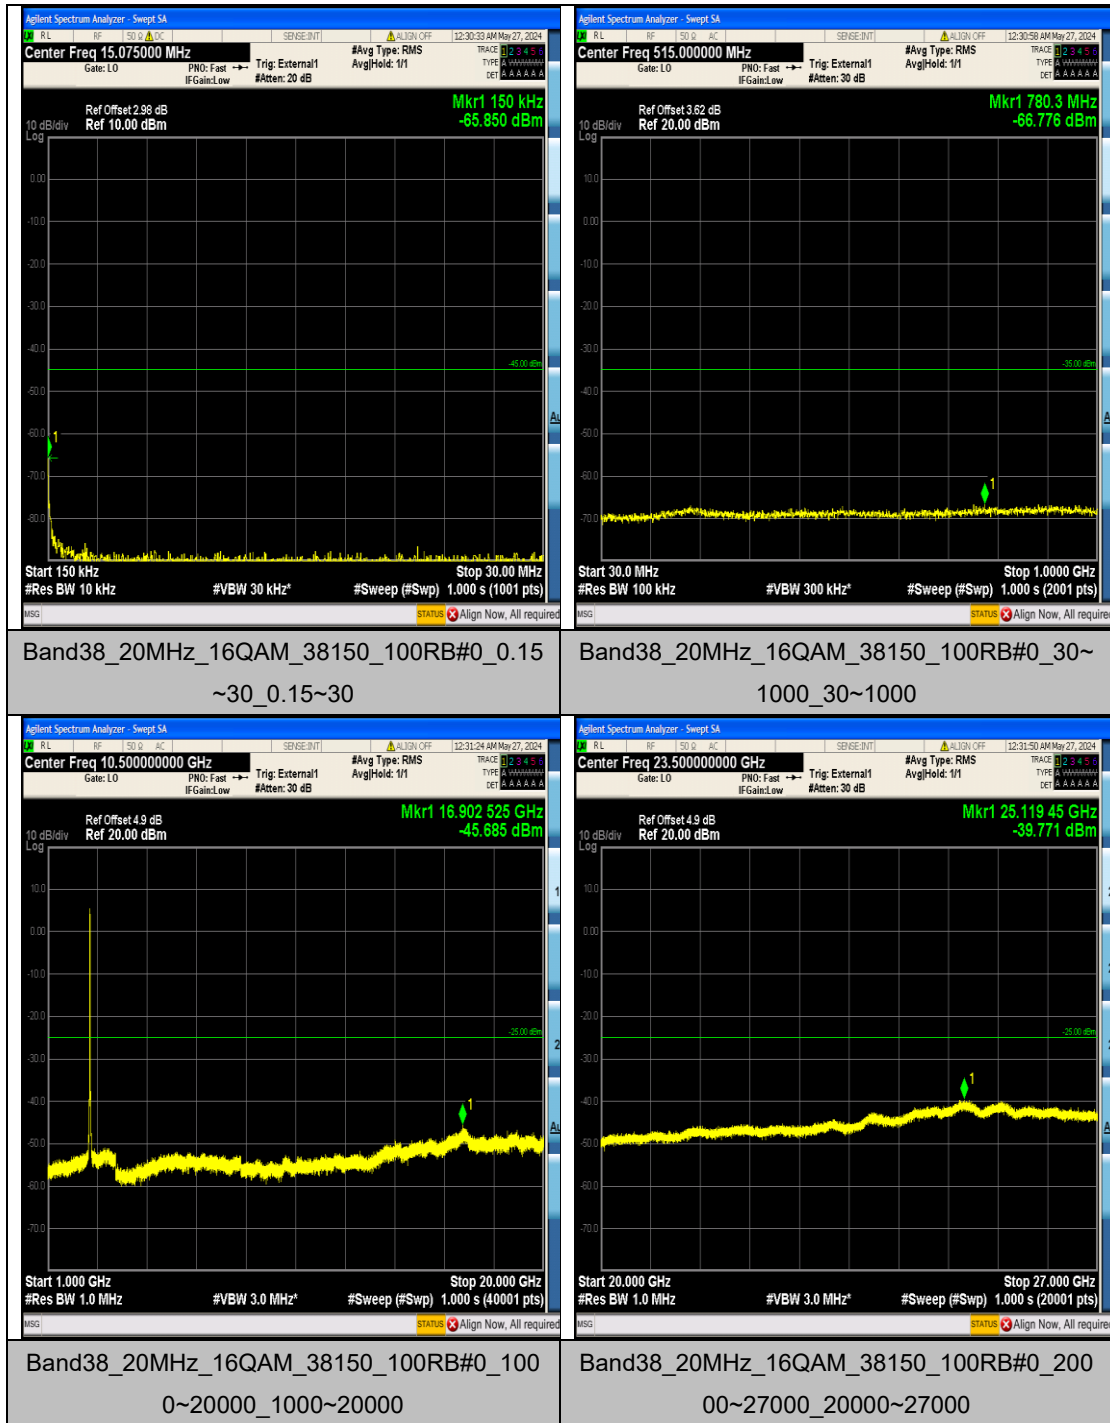

Band38_15MHz_16QAM_38175_75RB#0_1000
 ~20000_1000~20000

Band38_15MHz_16QAM_38175_75RB#0_2000
 0~27000_2000~27000

Band38_20MHz_QPSK_37850_100RB#0_0.009
 ~0.15_0.009~0.15

Band38_20MHz_QPSK_37850_100RB#0_0.15~
 30_0.15~30