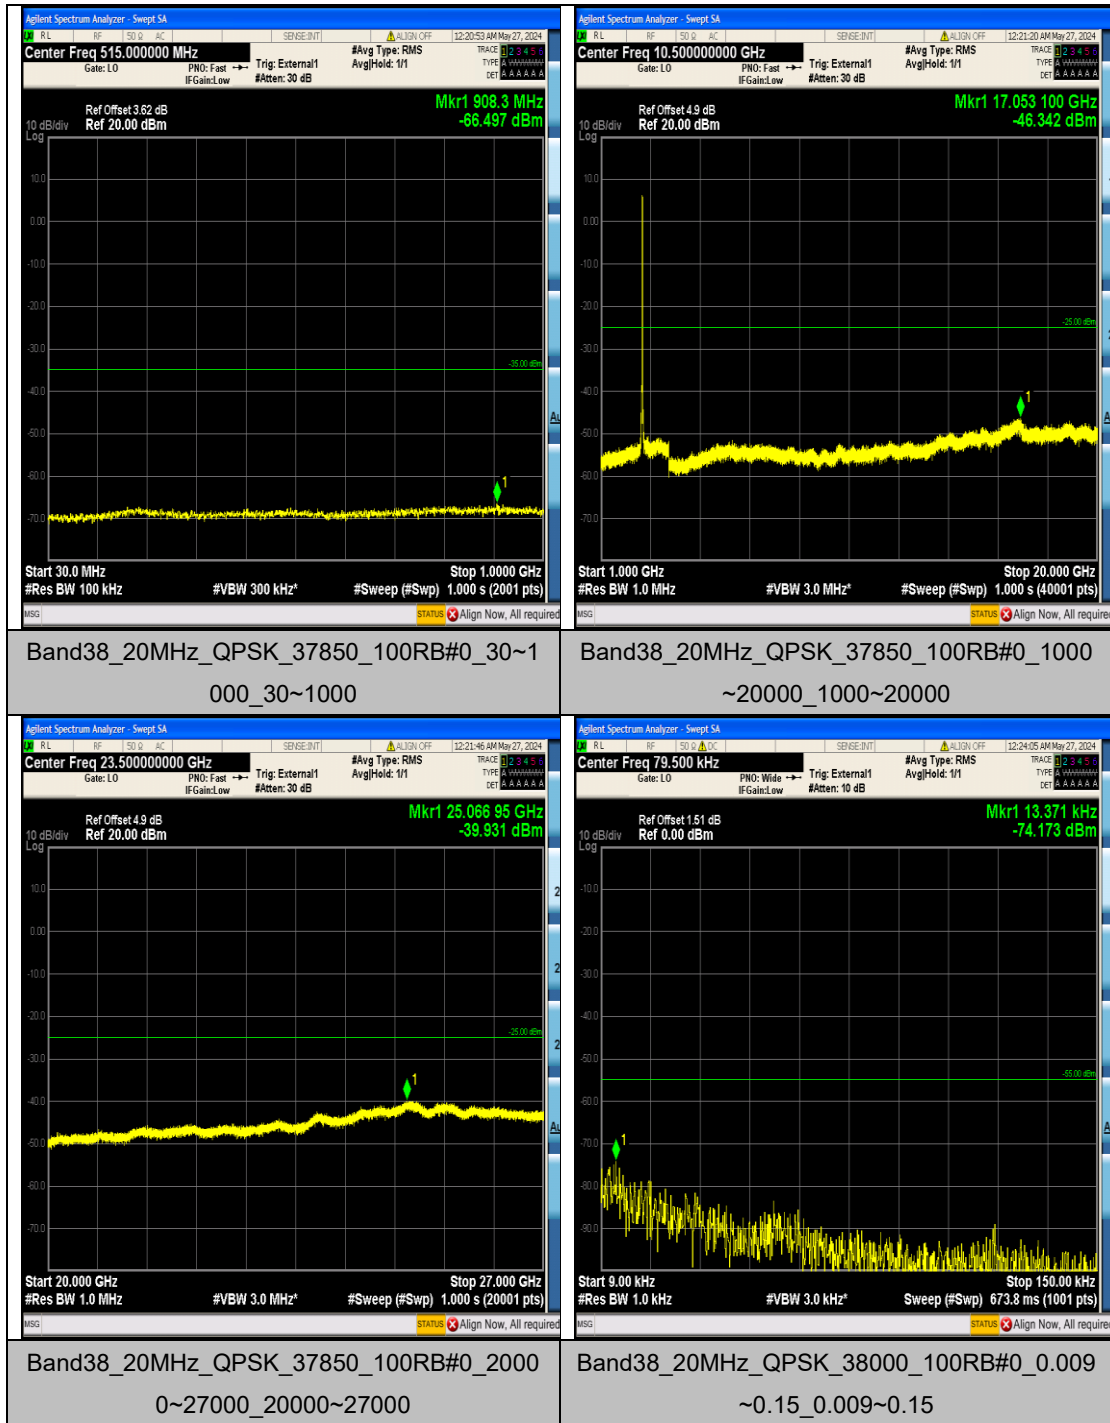

Band38_15MHz_16QAM_38175_75RB#0_1000
 ~20000_1000~20000

Band38_15MHz_16QAM_38175_75RB#0_2000
 0~27000_2000~27000

Band38_20MHz_QPSK_37850_100RB#0_0.009
 ~0.15_0.009~0.15

Band38_20MHz_QPSK_37850_100RB#0_0.15~
 30_0.15~30