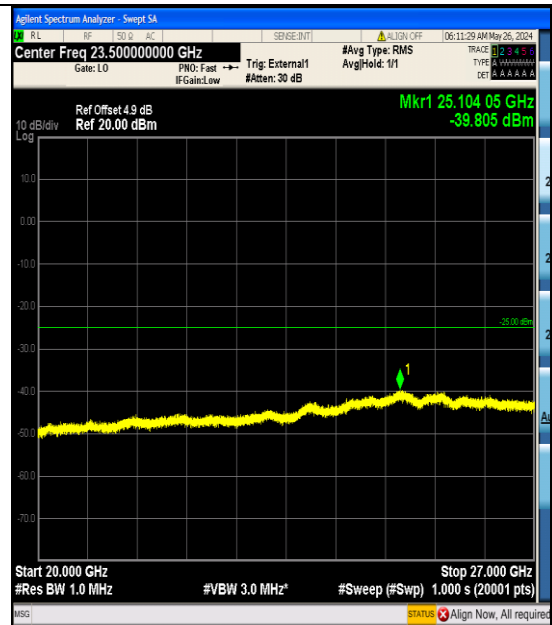

Band38_10MHz_16QAM_37800_50RB#0_1000
 ~20000_1000~20000

Band38_10MHz_16QAM_37800_50RB#0_2000
 0~27000_2000~27000

Band38_10MHz_16QAM_38000_50RB#0_0.009
 ~0.15_0.009~0.15

Band38_10MHz_16QAM_38000_50RB#0_0.15~
 30_0.15~30