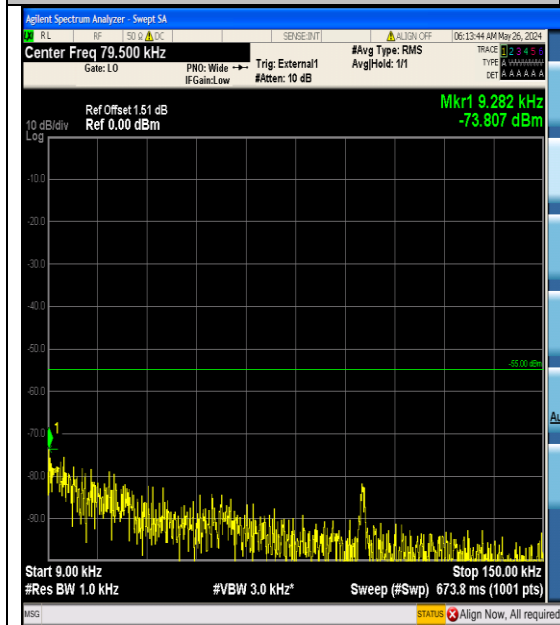

Band38_10MHz_16QAM_37800_50RB#0_1000
 ~20000_1000~20000

Band38_10MHz_16QAM_37800_50RB#0_2000
 0~27000_2000~27000

Band38_10MHz_16QAM_38000_50RB#0_0.009
 ~0.15_0.009~0.15

Band38_10MHz_16QAM_38000_50RB#0_0.15~
 30_0.15~30