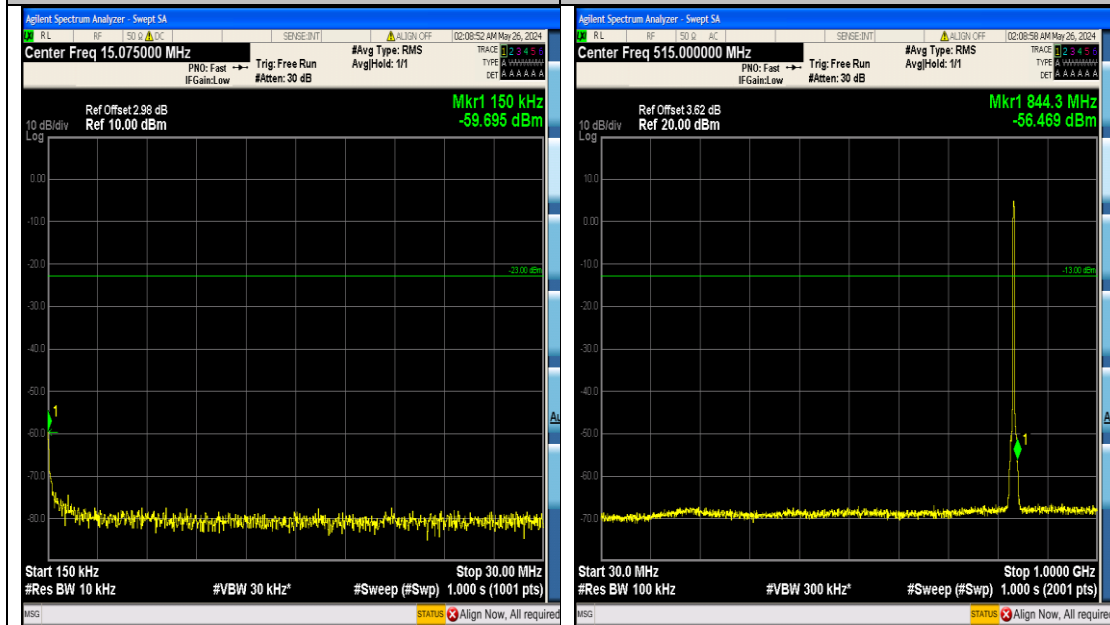

Band26_3MHz_QPSK_26805_15RB#0_3000~10000_3000~10000

Band26_3MHz_QPSK_26915_15RB#0_0.009~0.15_0.009~0.15

Band26_3MHz_QPSK_26915_15RB#0_0.15~30_0.15~30

Band26_3MHz_QPSK_26915_15RB#0_30~1000_30~1000