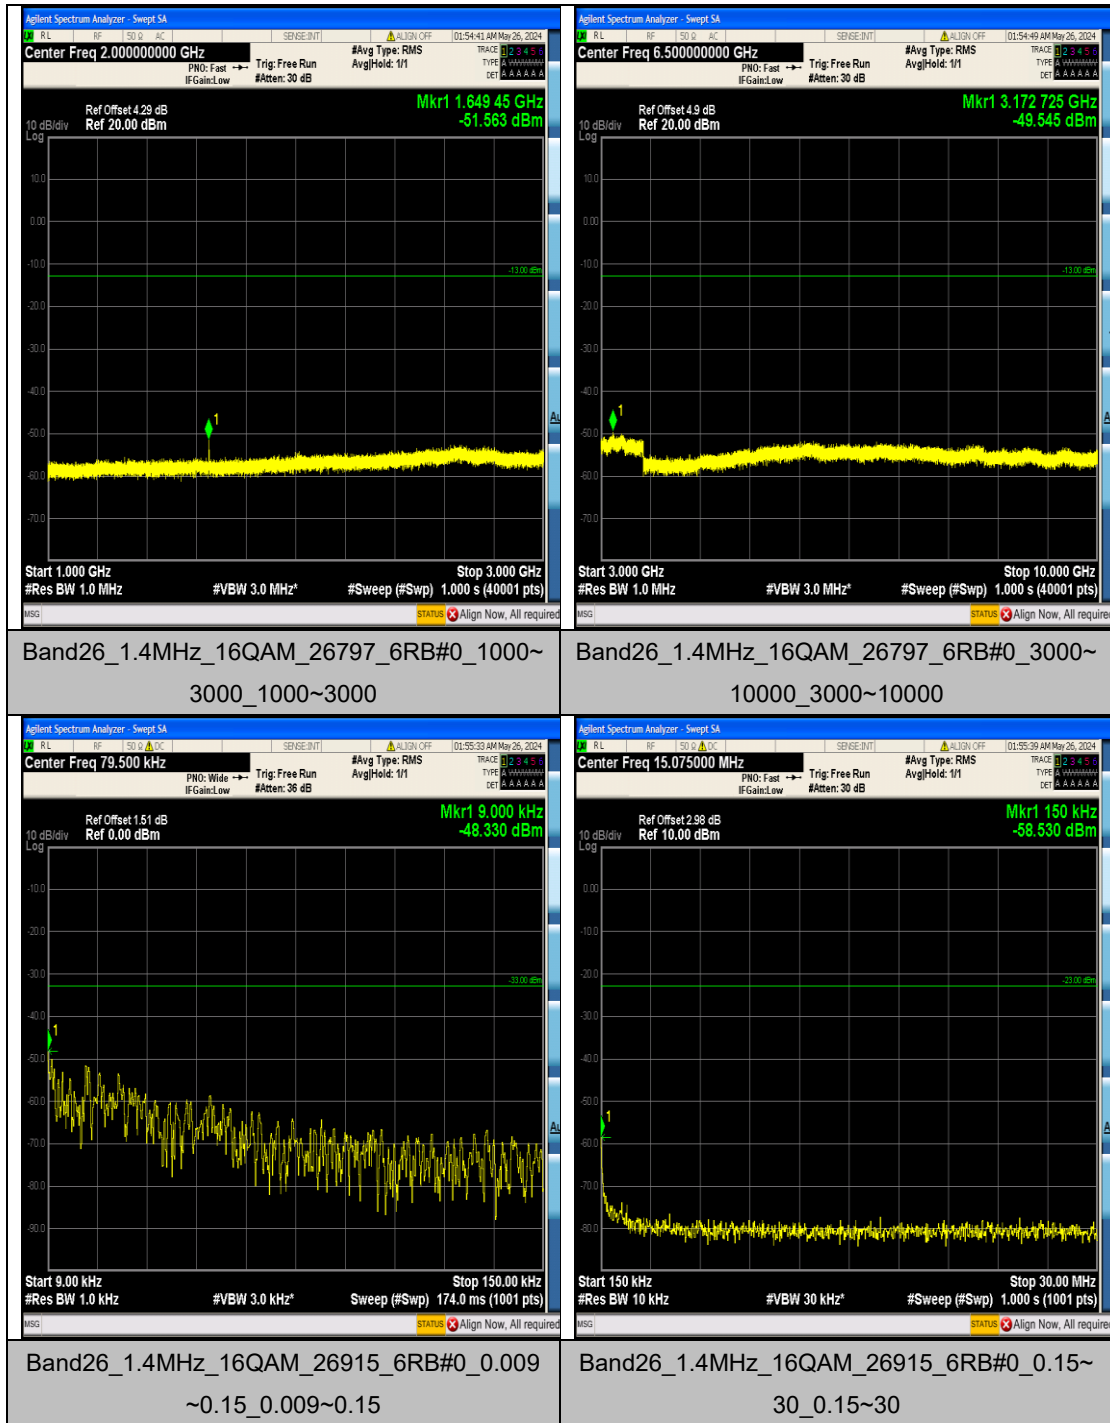

Band26_1.4MHz_QPSK_26915_6RB#0_0.15~3
0_0.15~30

Band26_1.4MHz_QPSK_26915_6RB#0_30~100
0_30~1000

Band26_1.4MHz_QPSK_26915_6RB#0_1000~3
000_1000~3000

Band26_1.4MHz_QPSK_26915_6RB#0_3000~1
0000_3000~10000

Band26_3MHz_QPSK_26805_15RB#0_3000~10000_3000~10000

Band26_3MHz_QPSK_26915_15RB#0_0.009~0.15_0.009~0.15

Band26_3MHz_QPSK_26915_15RB#0_0.15~30_0.15~30

Band26_3MHz_QPSK_26915_15RB#0_30~1000_30~1000