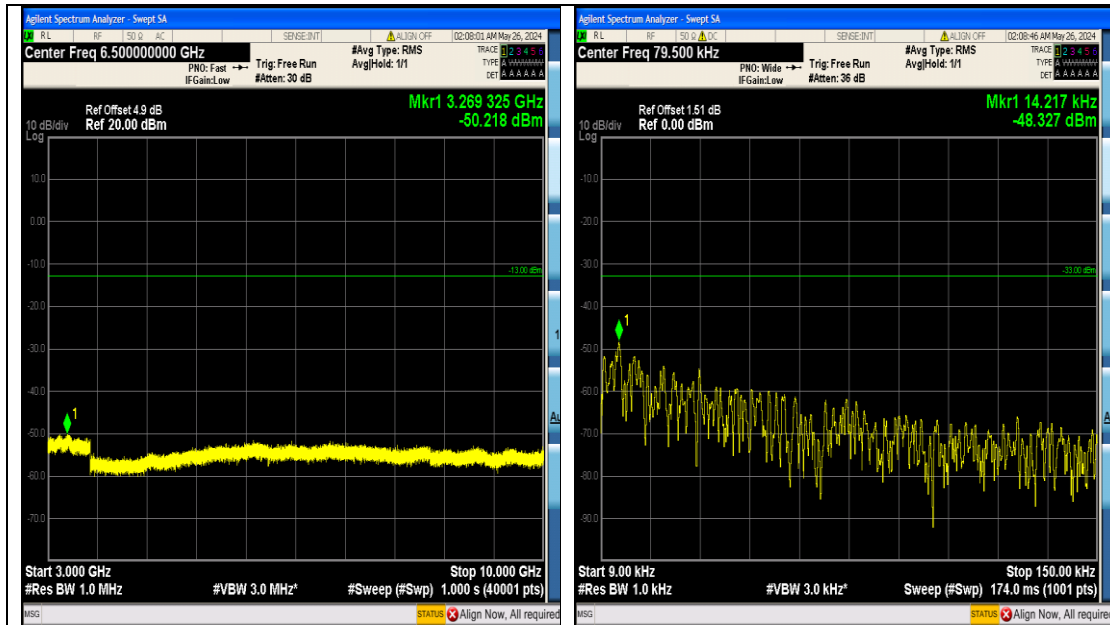

Band26_1.4MHz_QPSK_26915_6RB#0_0.15~3
0_0.15~30

Band26_1.4MHz_QPSK_26915_6RB#0_30~100
0_30~1000

Band26_1.4MHz_QPSK_26915_6RB#0_1000~3
000_1000~3000

Band26_1.4MHz_QPSK_26915_6RB#0_3000~1
0000_3000~10000

Band26_3MHz_QPSK_26805_15RB#0_3000~10000_3000~10000