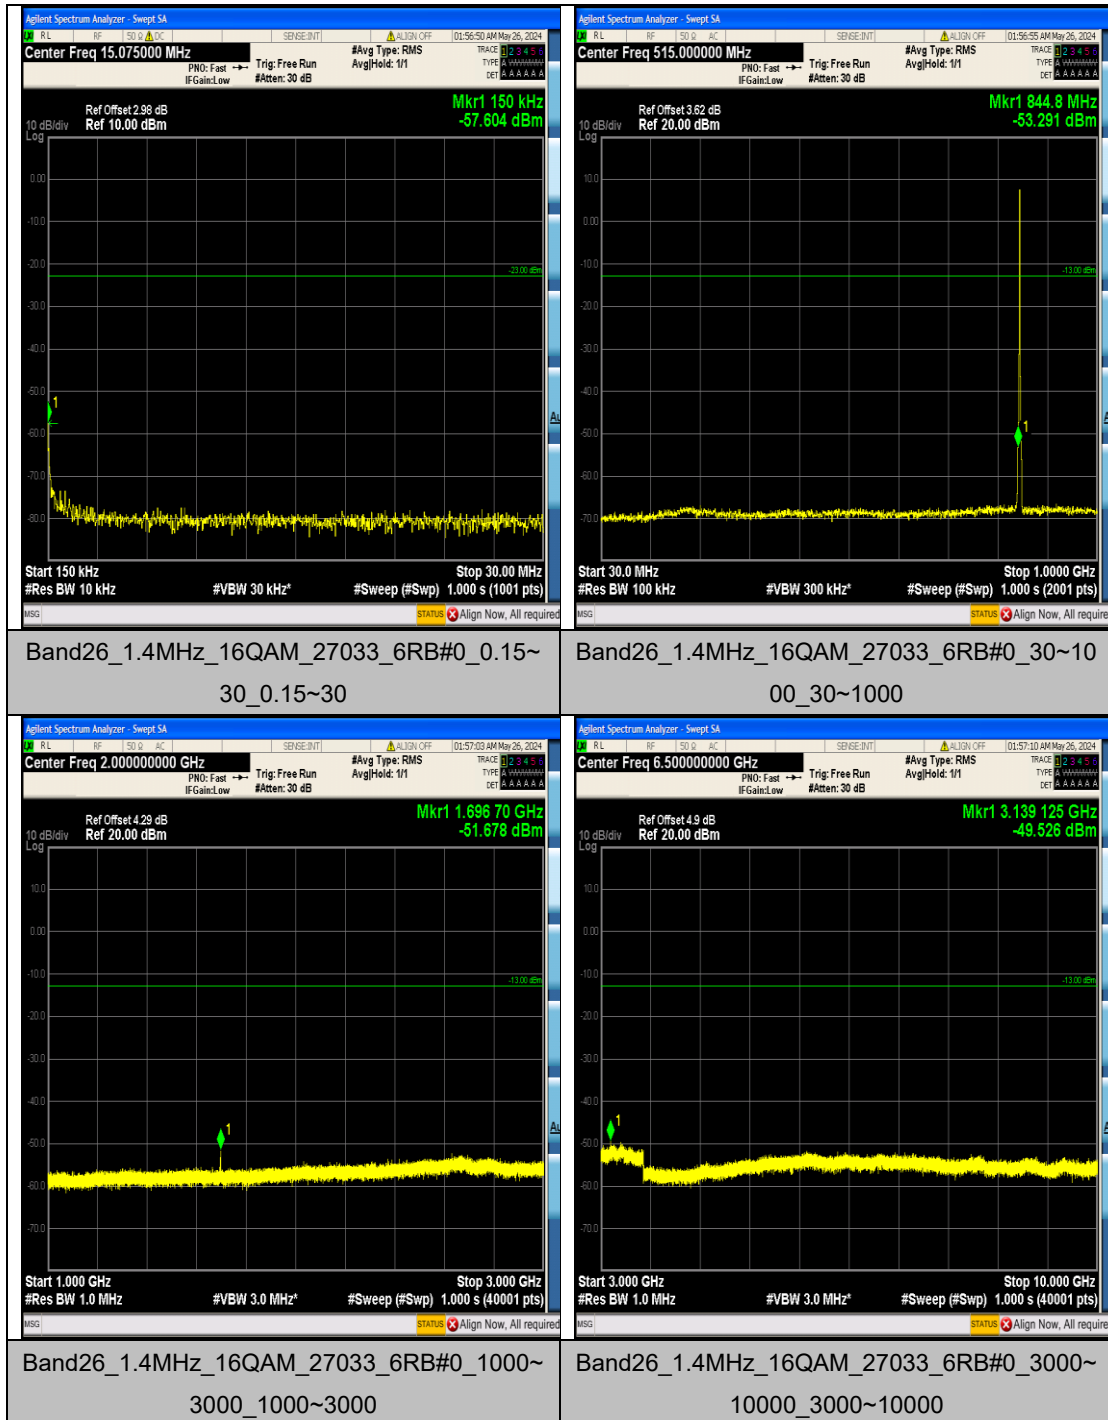

Band26_1.4MHz_QPSK_26915_6RB#0_0.15~3
0_0.15~30

Band26_1.4MHz_QPSK_26915_6RB#0_30~100
0_30~1000

Band26_1.4MHz_QPSK_26915_6RB#0_1000~3
000_1000~3000

Band26_1.4MHz_QPSK_26915_6RB#0_3000~1
0000_3000~10000

Band26_3MHz_QPSK_26805_15RB#0_3000~10000_3000~10000

Band26_3MHz_QPSK_26915_15RB#0_0.009~0.15_0.009~0.15

Band26_3MHz_QPSK_26915_15RB#0_0.15~30_0.15~30

Band26_3MHz_QPSK_26915_15RB#0_30~1000_30~1000