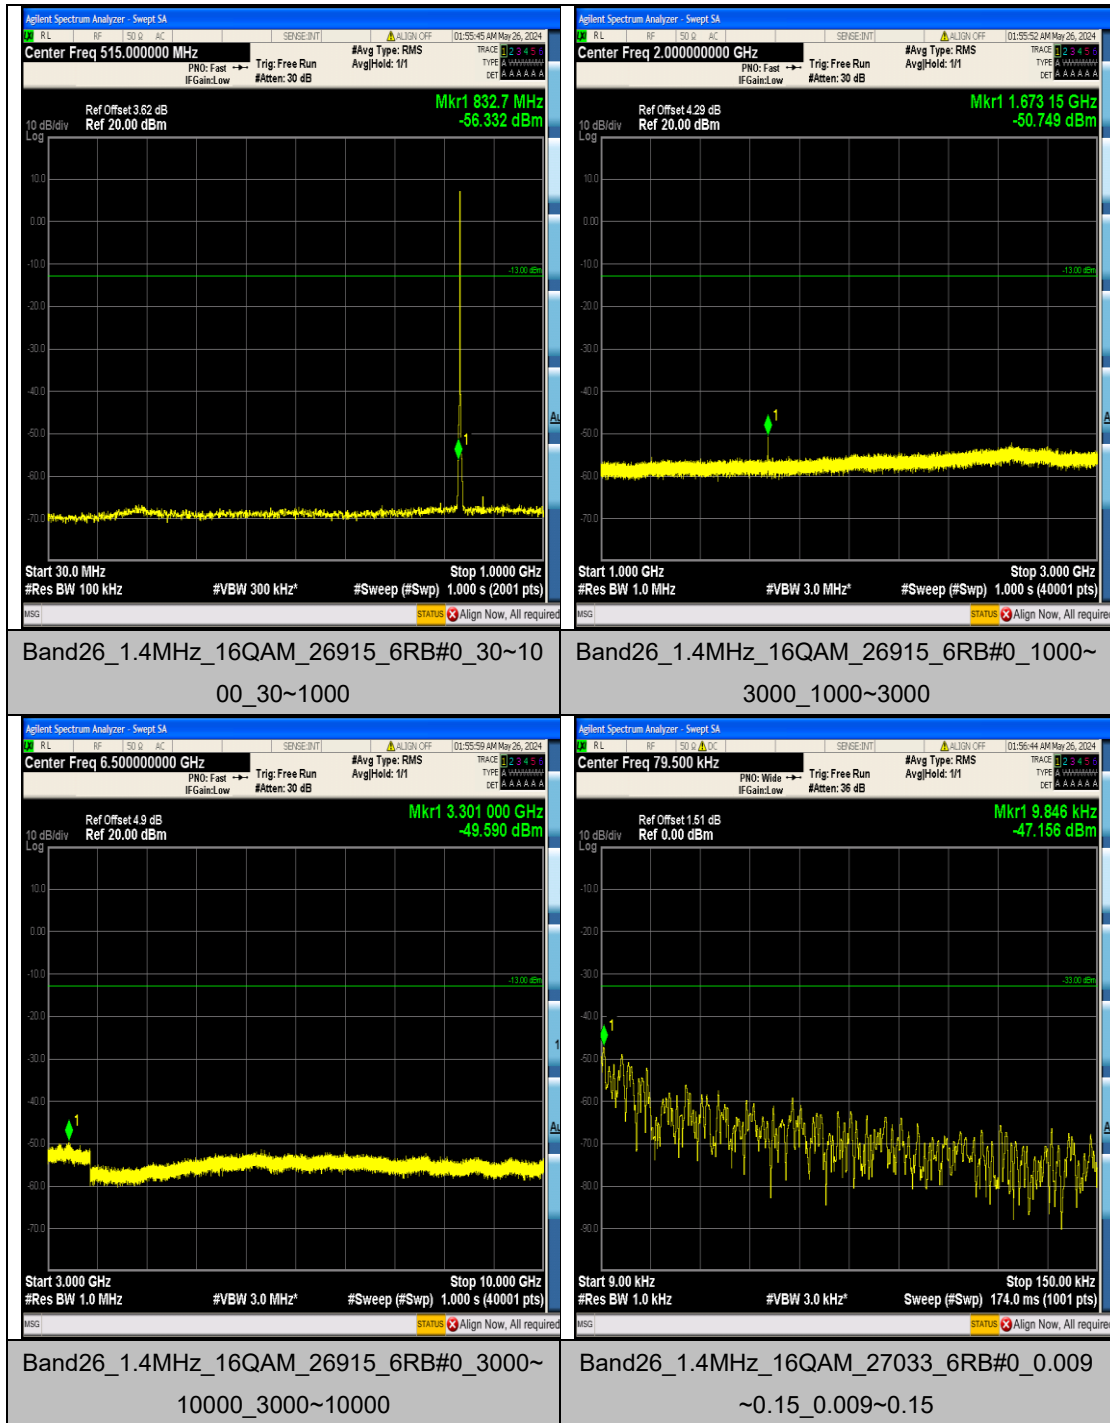

Band26_1.4MHz_QPSK_26915_6RB#0_0.15~3
0_0.15~30

Band26_1.4MHz_QPSK_26915_6RB#0_30~100
0_30~1000

Band26_1.4MHz_QPSK_26915_6RB#0_1000~3
000_1000~3000

Band26_1.4MHz_QPSK_26915_6RB#0_3000~1
0000_3000~10000

Band26_3MHz_QPSK_26805_15RB#0_3000~10000_3000~10000

Band26_3MHz_QPSK_26915_15RB#0_0.009~0.15_0.009~0.15

Band26_3MHz_QPSK_26915_15RB#0_0.15~30_0.15~30

Band26_3MHz_QPSK_26915_15RB#0_30~1000_30~1000