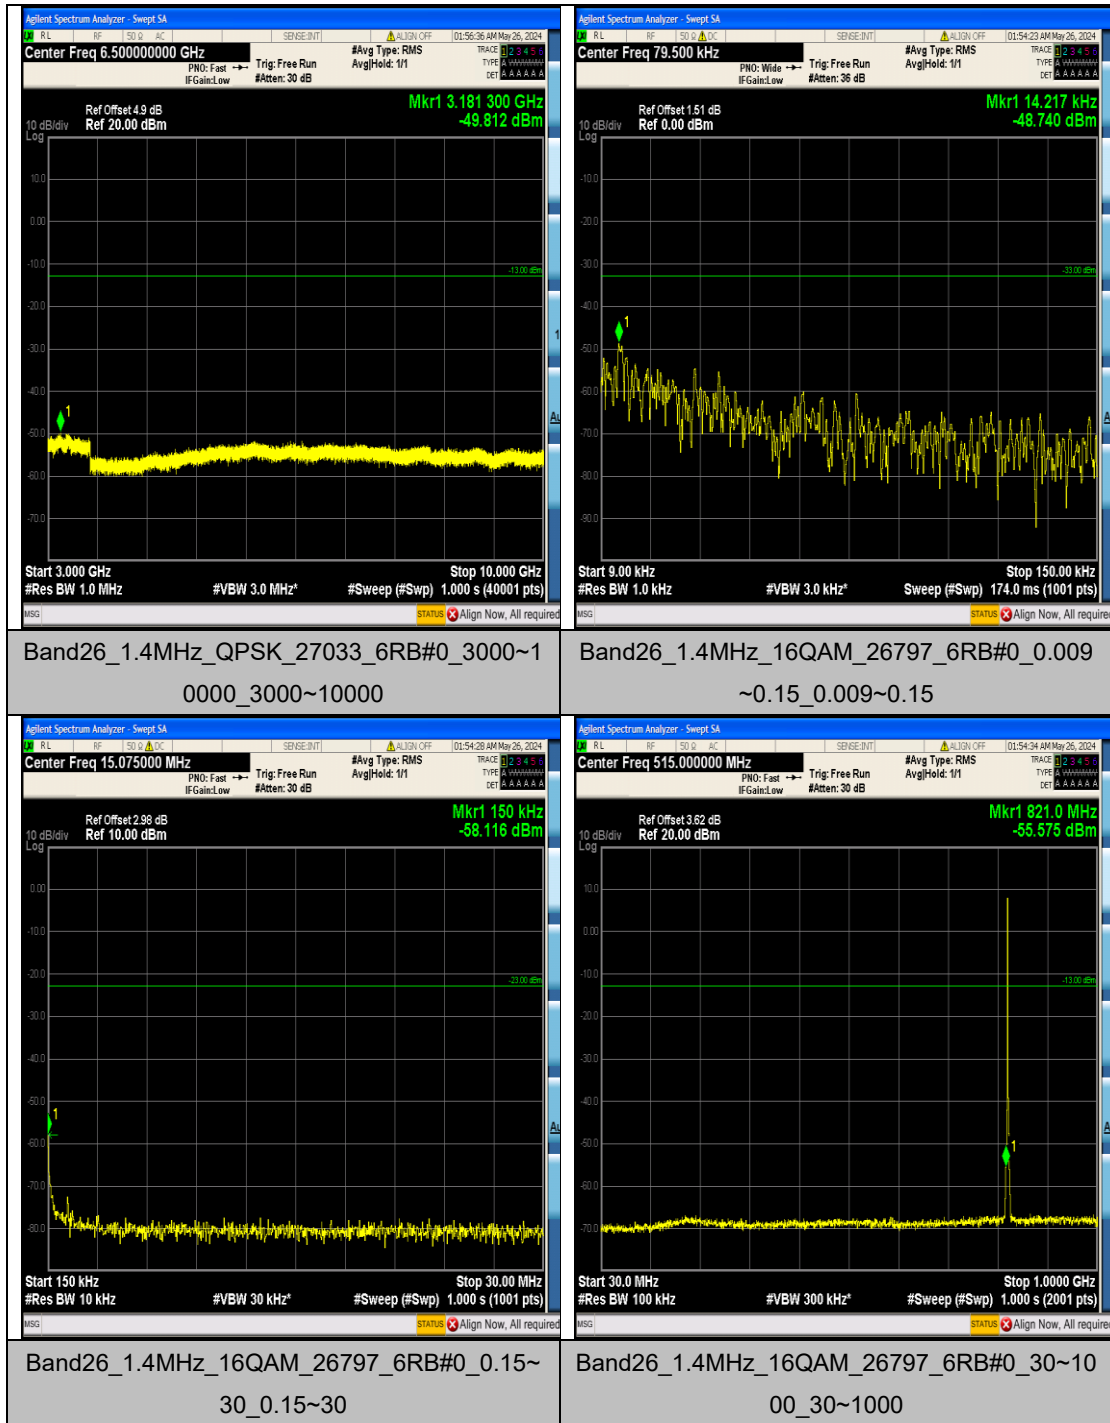

Band26_1.4MHz_QPSK_26915_6RB#0_0.15~3
0_0.15~30

Band26_1.4MHz_QPSK_26915_6RB#0_30~100
0_30~1000

Band26_1.4MHz_QPSK_26915_6RB#0_1000~3
000_1000~3000

Band26_1.4MHz_QPSK_26915_6RB#0_3000~1
0000_3000~10000

Band26_3MHz_QPSK_26805_15RB#0_3000~10000_3000~10000

Band26_3MHz_QPSK_26915_15RB#0_0.009~0.15_0.009~0.15

Band26_3MHz_QPSK_26915_15RB#0_0.15~30_0.15~30

Band26_3MHz_QPSK_26915_15RB#0_30~1000_30~1000