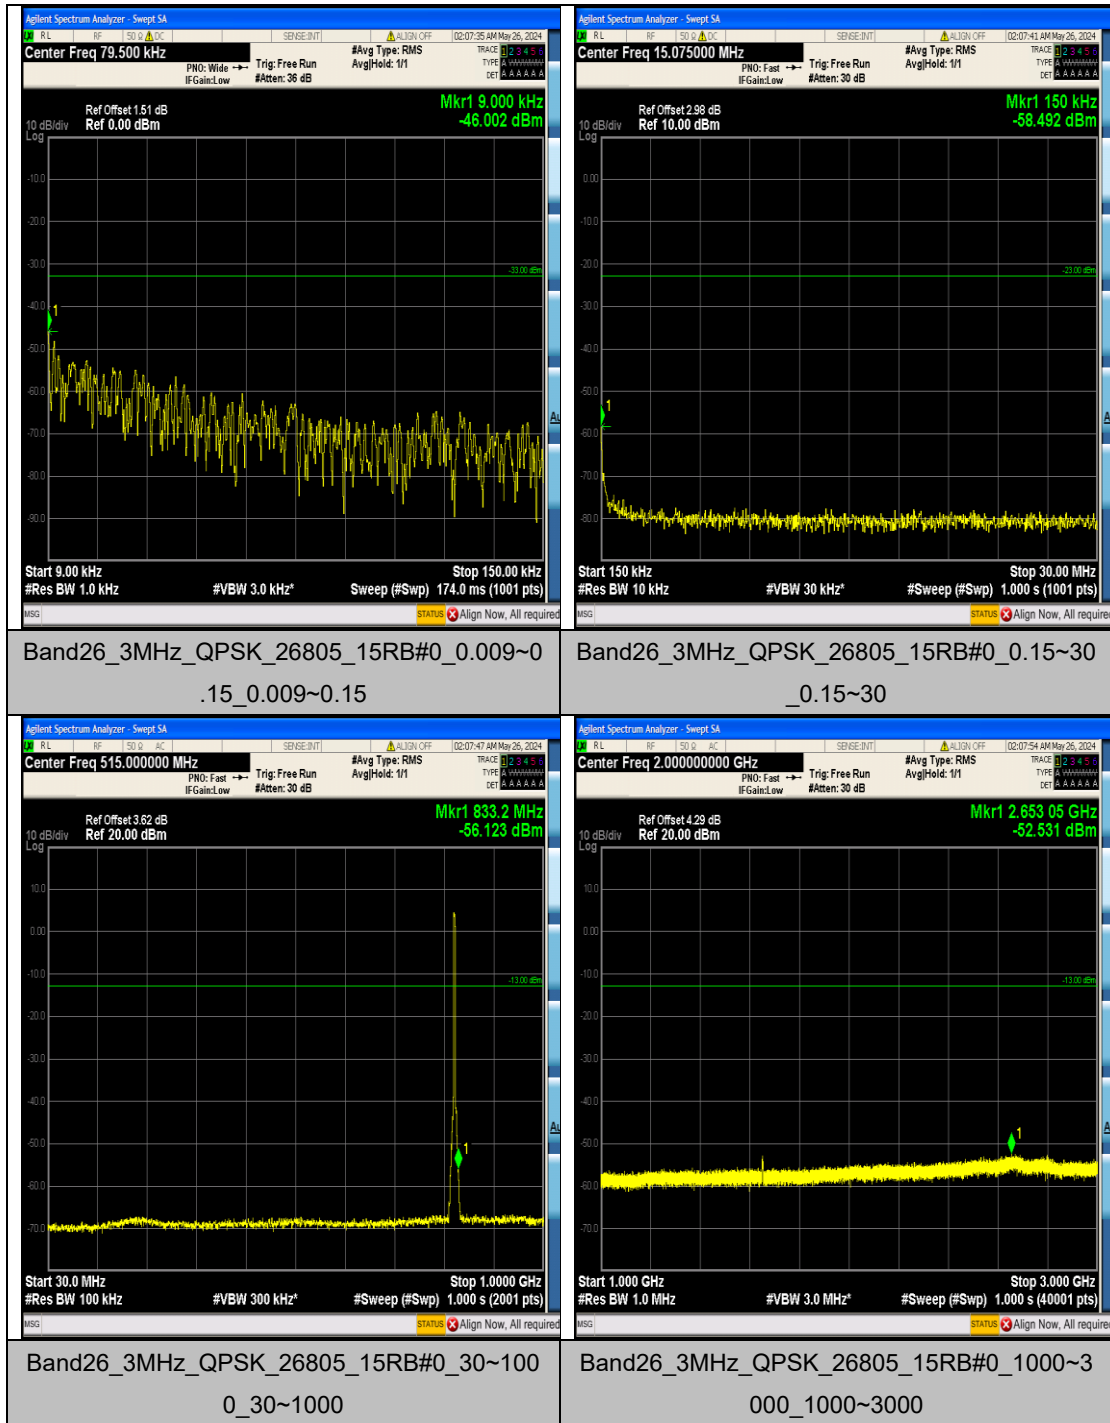

Band26_1.4MHz_QPSK_26915_6RB#0_0.15~3
0_0.15~30

Band26_1.4MHz_QPSK_26915_6RB#0_30~100
0_30~1000

Band26_1.4MHz_QPSK_26915_6RB#0_1000~3
000_1000~3000

Band26_1.4MHz_QPSK_26915_6RB#0_3000~1
0000_3000~10000

Band26_3MHz_QPSK_26805_15RB#0_3000~10000_3000~10000

Band26_3MHz_QPSK_26915_15RB#0_0.009~0.15_0.009~0.15

Band26_3MHz_QPSK_26915_15RB#0_0.15~30_0.15~30

Band26_3MHz_QPSK_26915_15RB#0_30~1000_30~1000