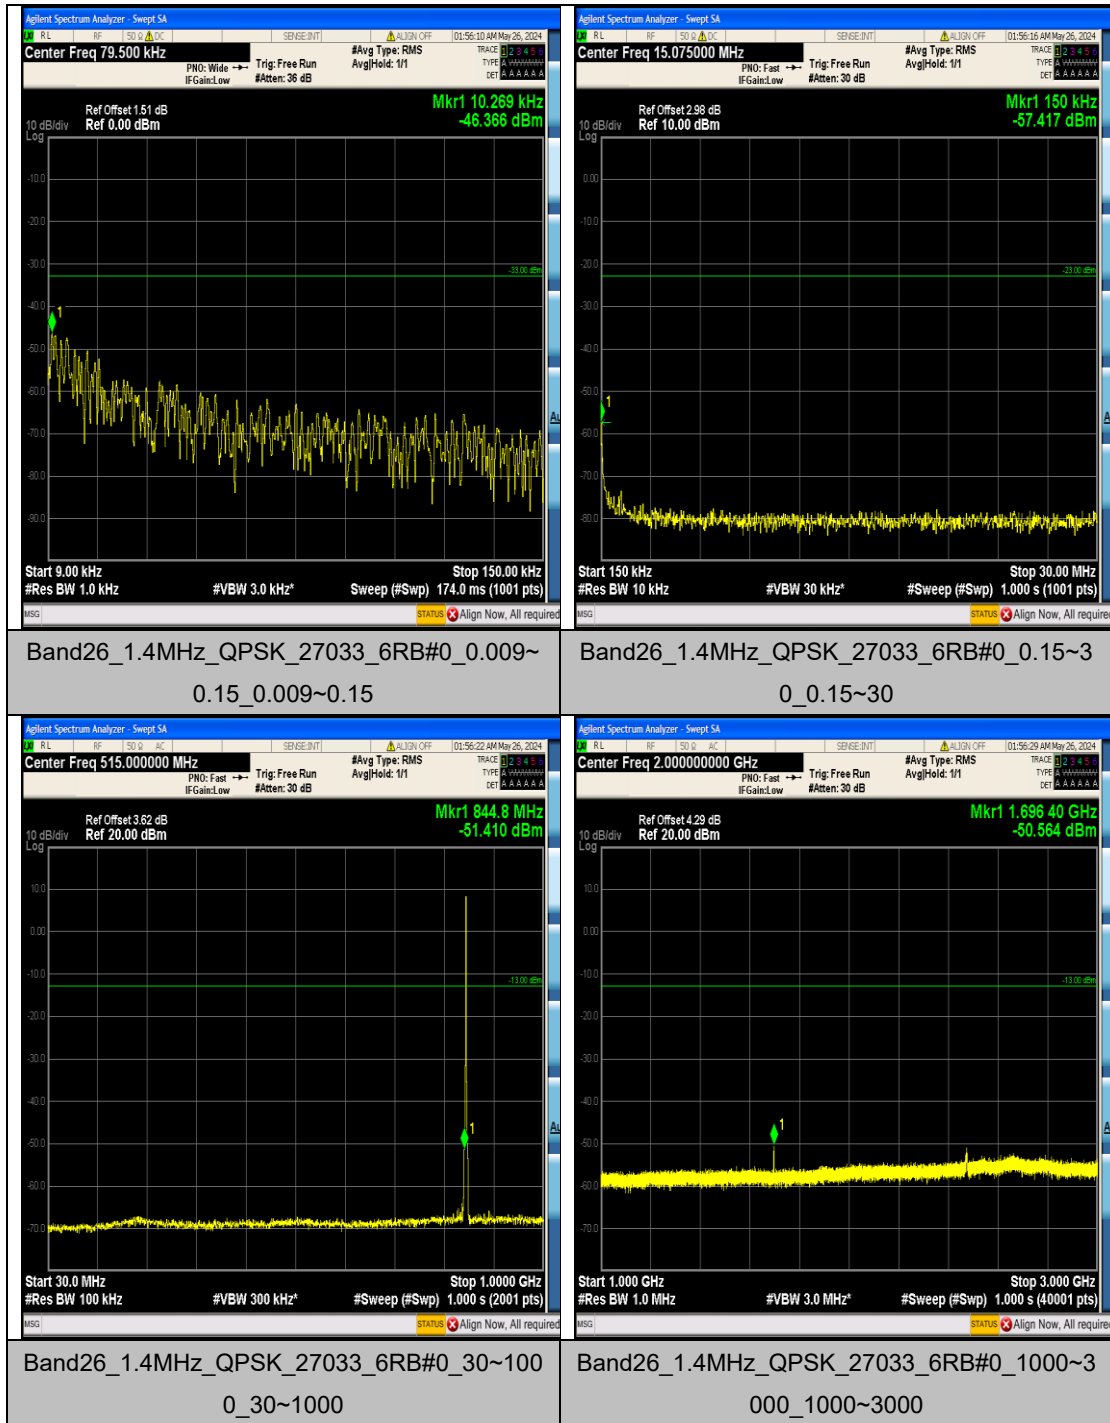

Band26_1.4MHz_QPSK_26915_6RB#0_0.15~3
0_0.15~30

Band26_1.4MHz_QPSK_26915_6RB#0_30~100
0_30~1000

Band26_1.4MHz_QPSK_26915_6RB#0_1000~3
000_1000~3000

Band26_1.4MHz_QPSK_26915_6RB#0_3000~1
0000_3000~10000

Band26_3MHz_QPSK_26805_15RB#0_3000~10000_3000~10000

Band26_3MHz_QPSK_26915_15RB#0_0.009~0.15_0.009~0.15

Band26_3MHz_QPSK_26915_15RB#0_0.15~30_0.15~30

Band26_3MHz_QPSK_26915_15RB#0_30~1000_30~1000