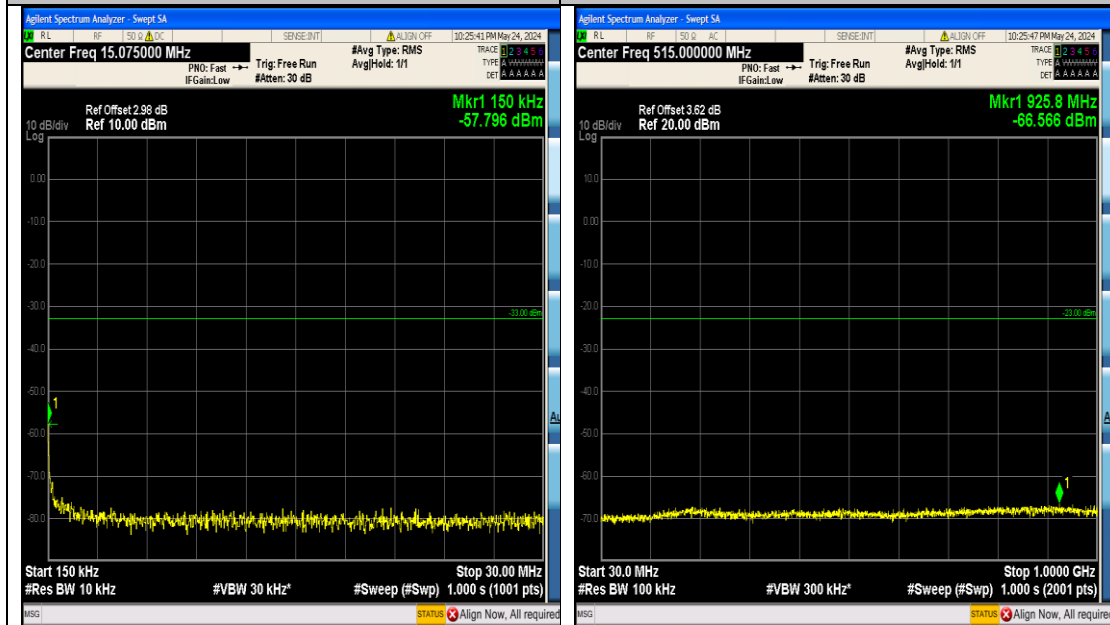

Band4_20MHz_QPSK_20050_100RB#0_3000~20000_3000~20000

Band4_20MHz_QPSK_20175_100RB#0_0.009~0.15_0.009~0.15

Band4_20MHz_QPSK_20175_100RB#0_0.15~30_0.15~30

Band4_20MHz_QPSK_20175_100RB#0_30~1000_30~1000

Appendix F: Frequency Stability