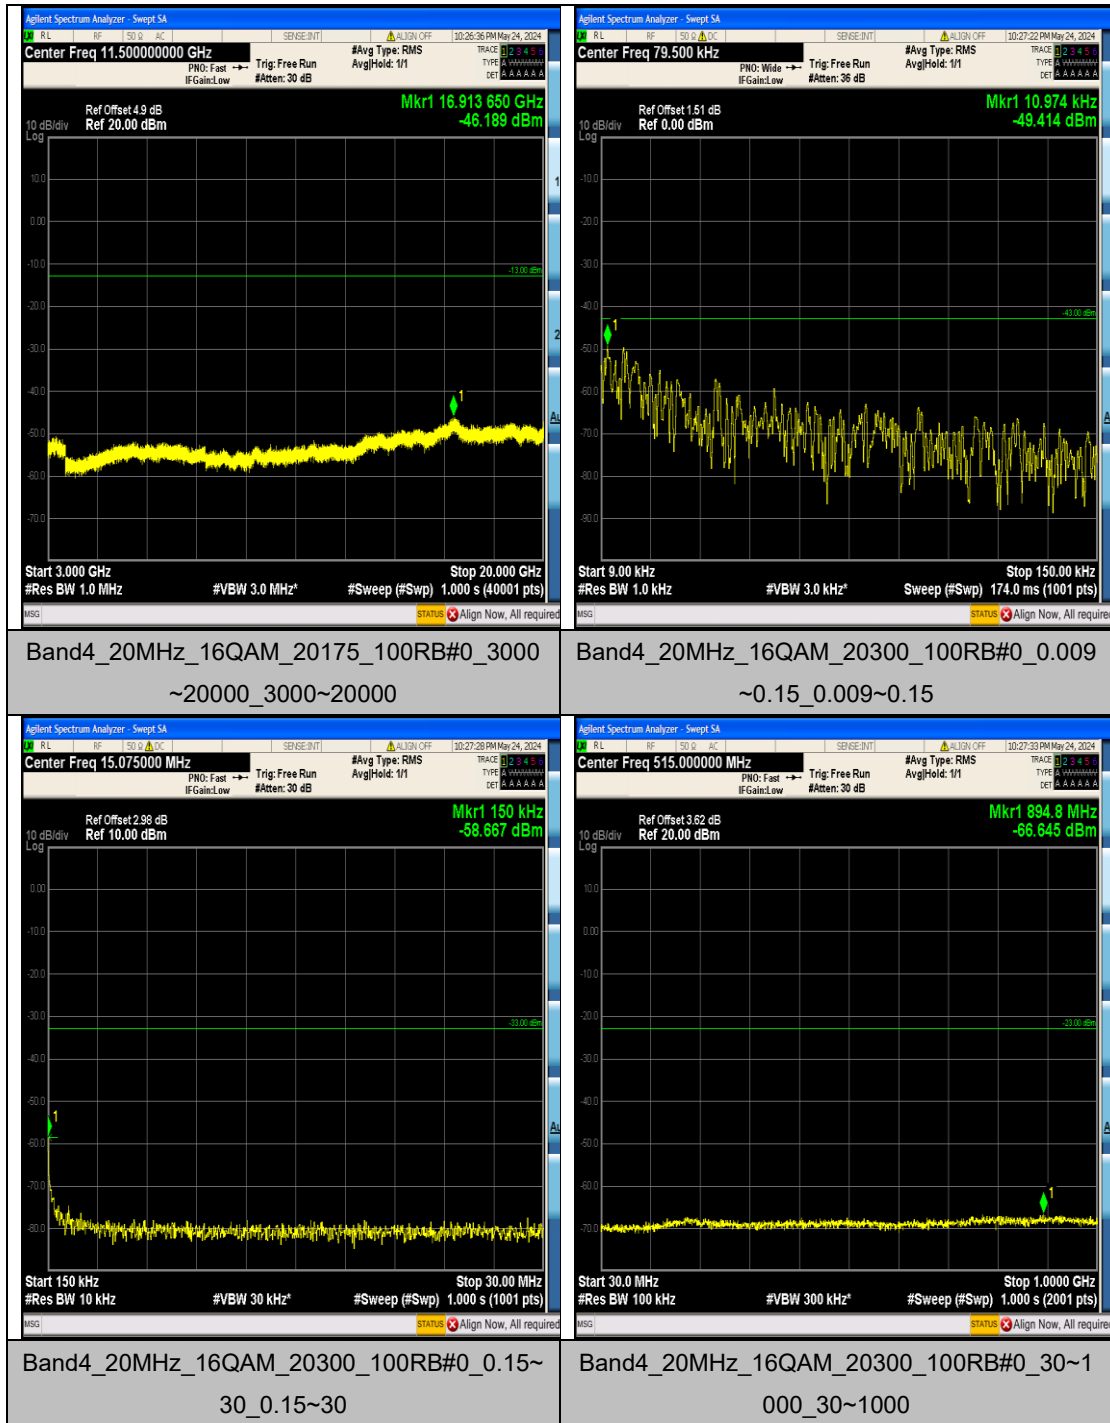

Band4_20MHz_QPSK_20050_100RB#0_3000~20000_3000~20000

Band4_20MHz_QPSK_20175_100RB#0_0.009~0.15_0.009~0.15

Band4_20MHz_QPSK_20175_100RB#0_0.15~30_0.15~30

Band4_20MHz_QPSK_20175_100RB#0_30~1000_30~1000

Appendix F: Frequency Stability