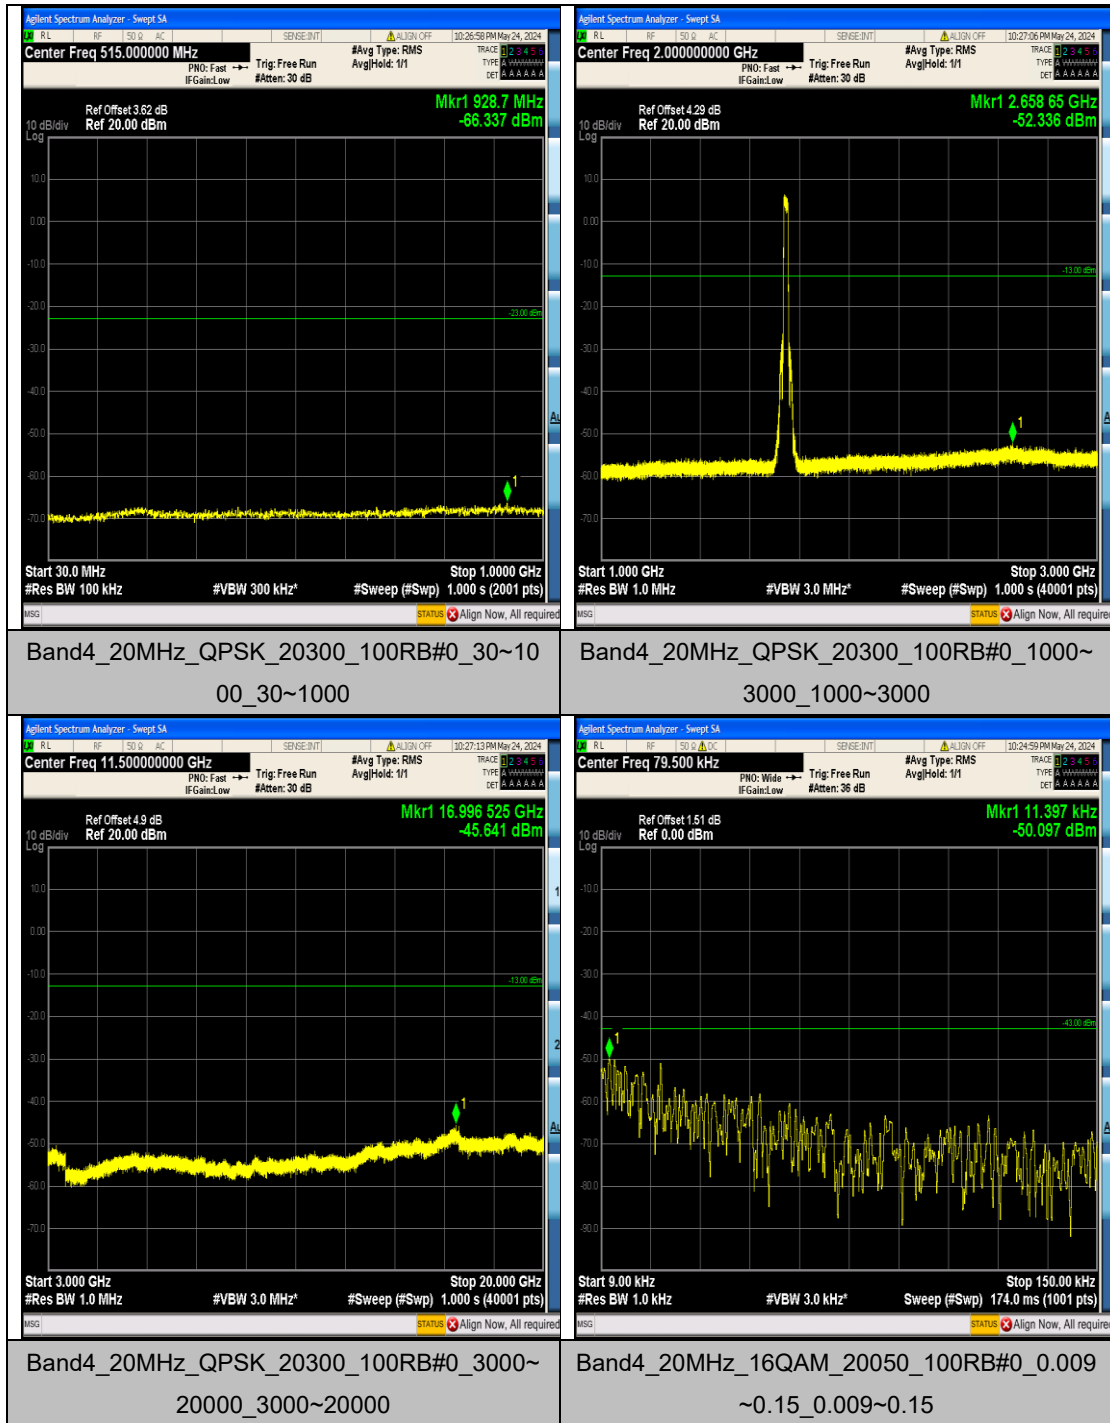

Band4_20MHz_QPSK_20050_100RB#0_3000~20000_3000~20000

Band4_20MHz_QPSK_20175_100RB#0_0.009~0.15_0.009~0.15

Band4_20MHz_QPSK_20175_100RB#0_0.15~30_0.15~30

Band4_20MHz_QPSK_20175_100RB#0_30~1000_30~1000

Appendix F: Frequency Stability