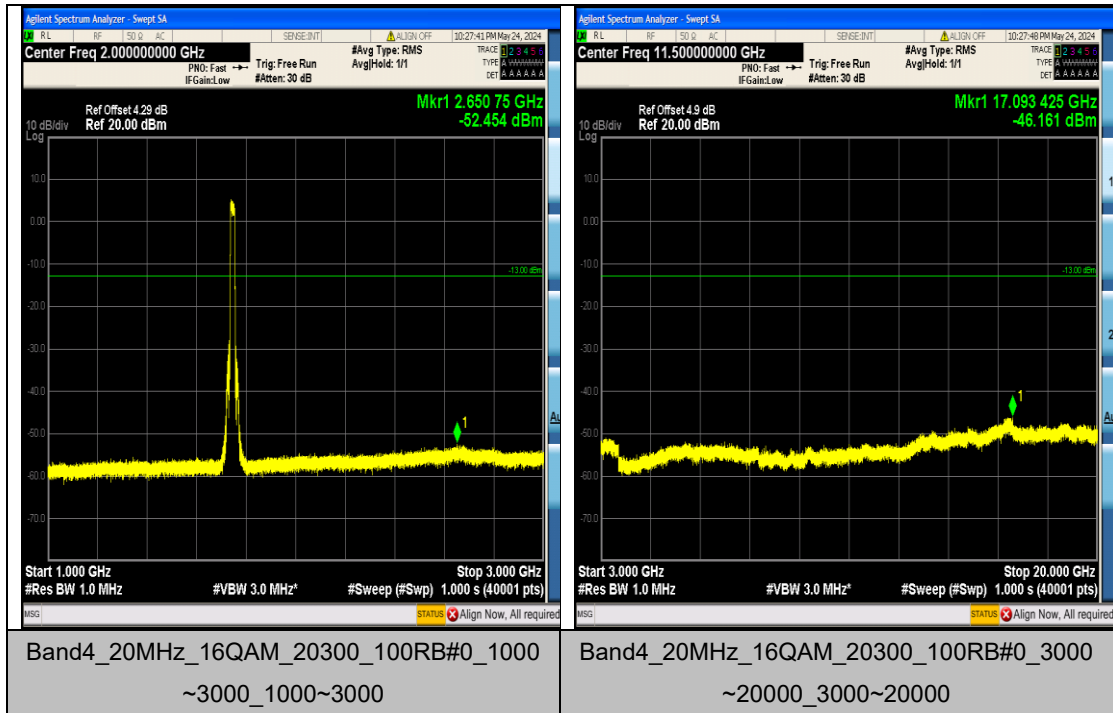

Band4_20MHz_QPSK_20050_100RB#0_3000~20000_3000~20000

Band4_20MHz_QPSK_20175_100RB#0_0.009~0.15_0.009~0.15

Band4_20MHz_QPSK_20175_100RB#0_0.15~30_0.15~30

Band4_20MHz_QPSK_20175_100RB#0_30~1000_30~1000

Appendix F: Frequency Stability