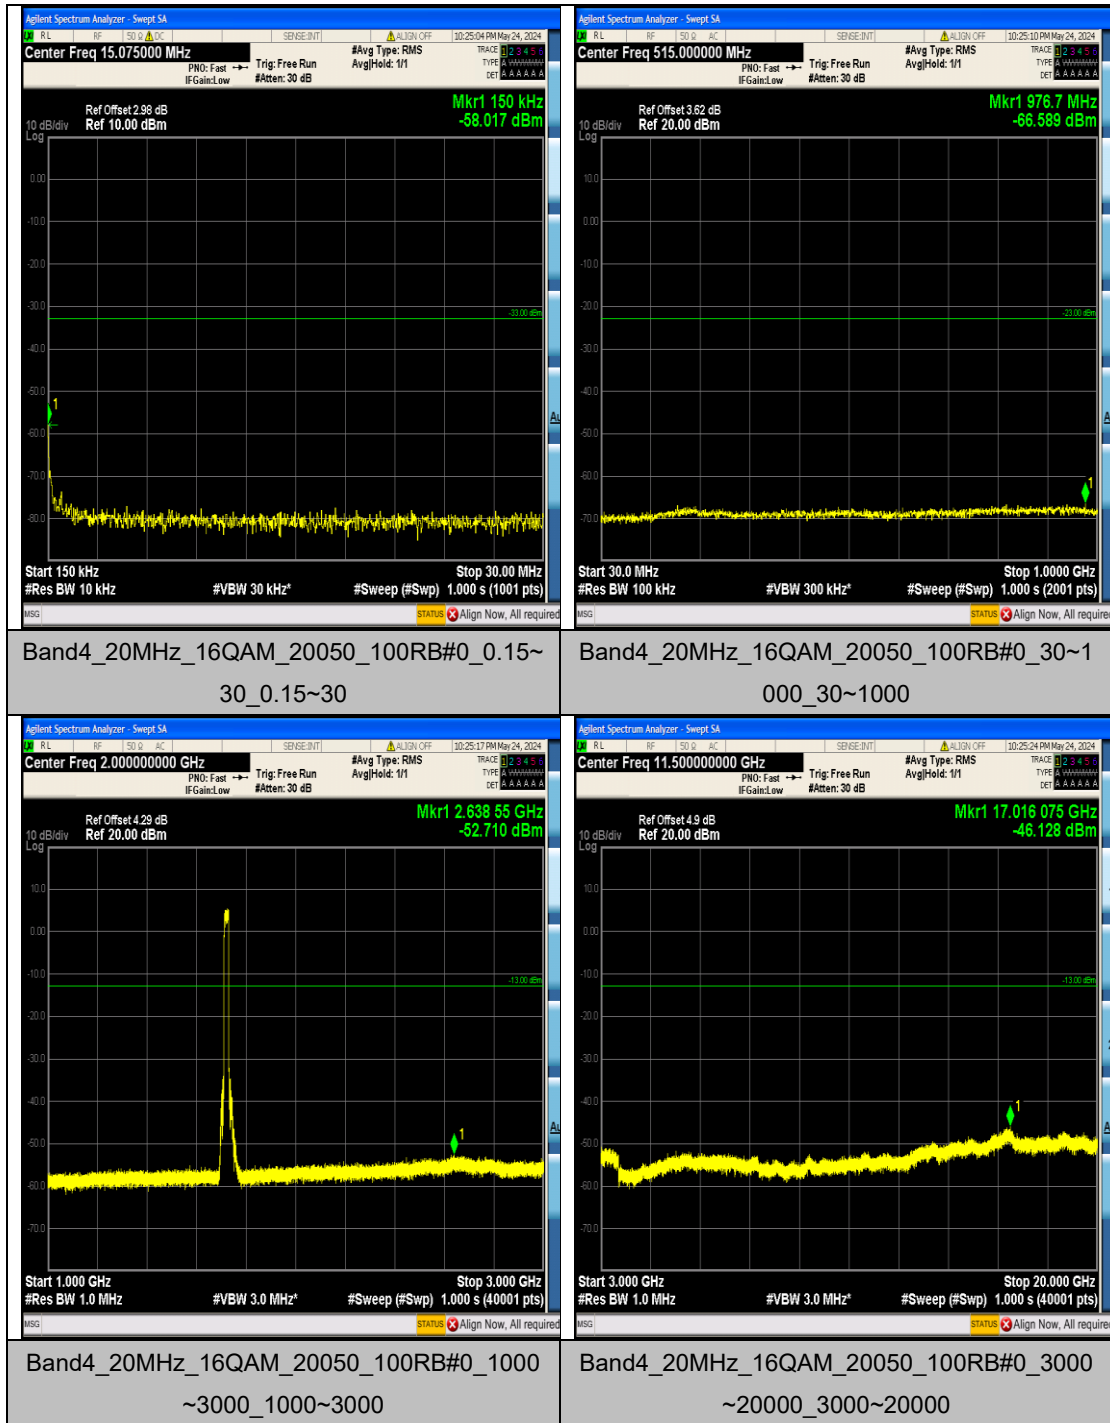

Band4_20MHz_QPSK_20050_100RB#0_3000~20000_3000~20000

Band4_20MHz_QPSK_20175_100RB#0_0.009~0.15_0.009~0.15

Band4_20MHz_QPSK_20175_100RB#0_0.15~30_0.15~30

Band4_20MHz_QPSK_20175_100RB#0_30~1000_30~1000

Appendix F: Frequency Stability