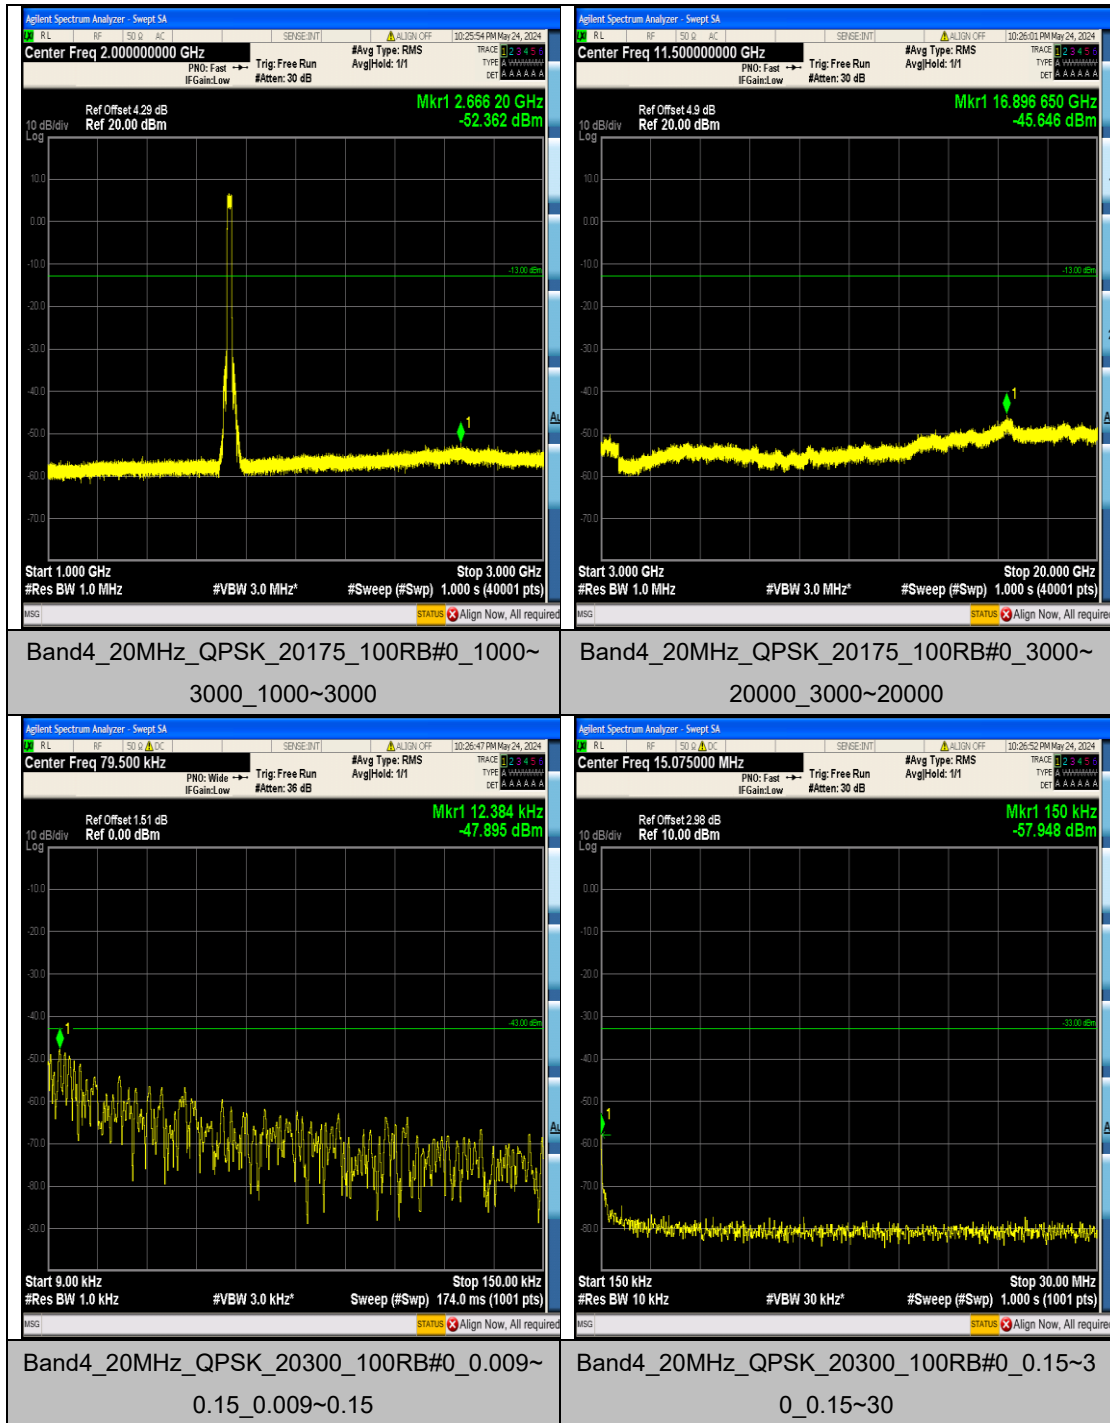

Band4_20MHz_QPSK_20050_100RB#0_3000~20000_3000~20000

Band4_20MHz_QPSK_20175_100RB#0_0.009~0.15_0.009~0.15

Band4_20MHz_QPSK_20175_100RB#0_0.15~30_0.15~30

Band4_20MHz_QPSK_20175_100RB#0_30~1000_30~1000

Appendix F: Frequency Stability