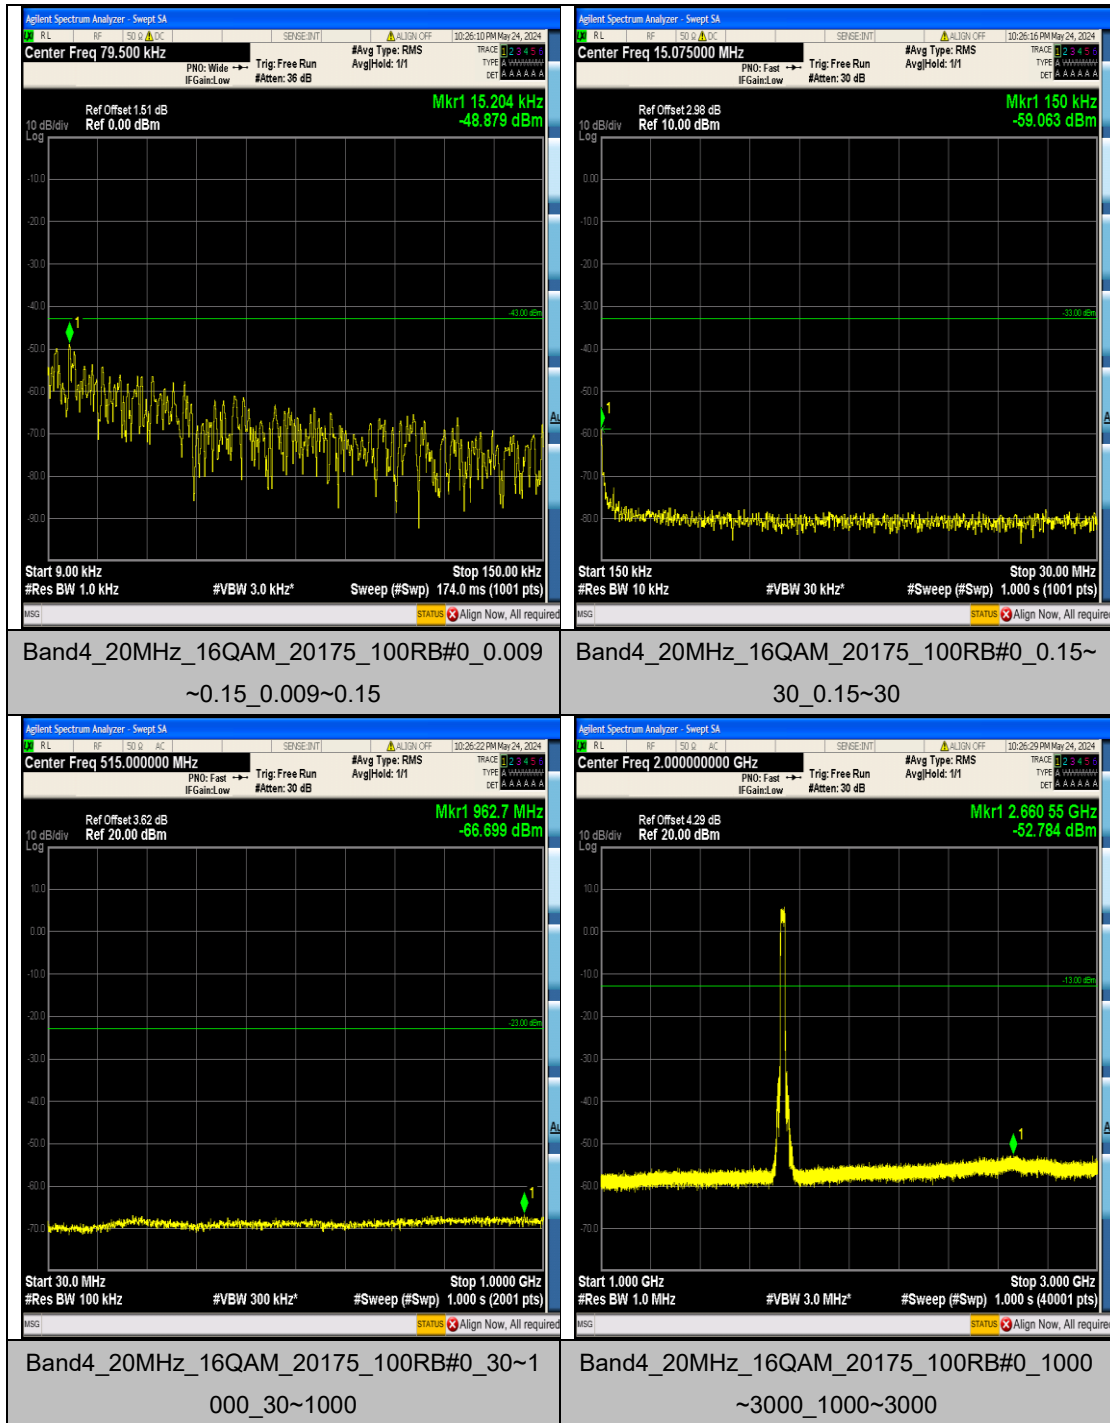

Band4_20MHz_QPSK_20050_100RB#0_3000~20000_3000~20000

Band4_20MHz_QPSK_20175_100RB#0_0.009~0.15_0.009~0.15

Band4_20MHz_QPSK_20175_100RB#0_0.15~30_0.15~30

Band4_20MHz_QPSK_20175_100RB#0_30~1000_30~1000

Appendix F: Frequency Stability