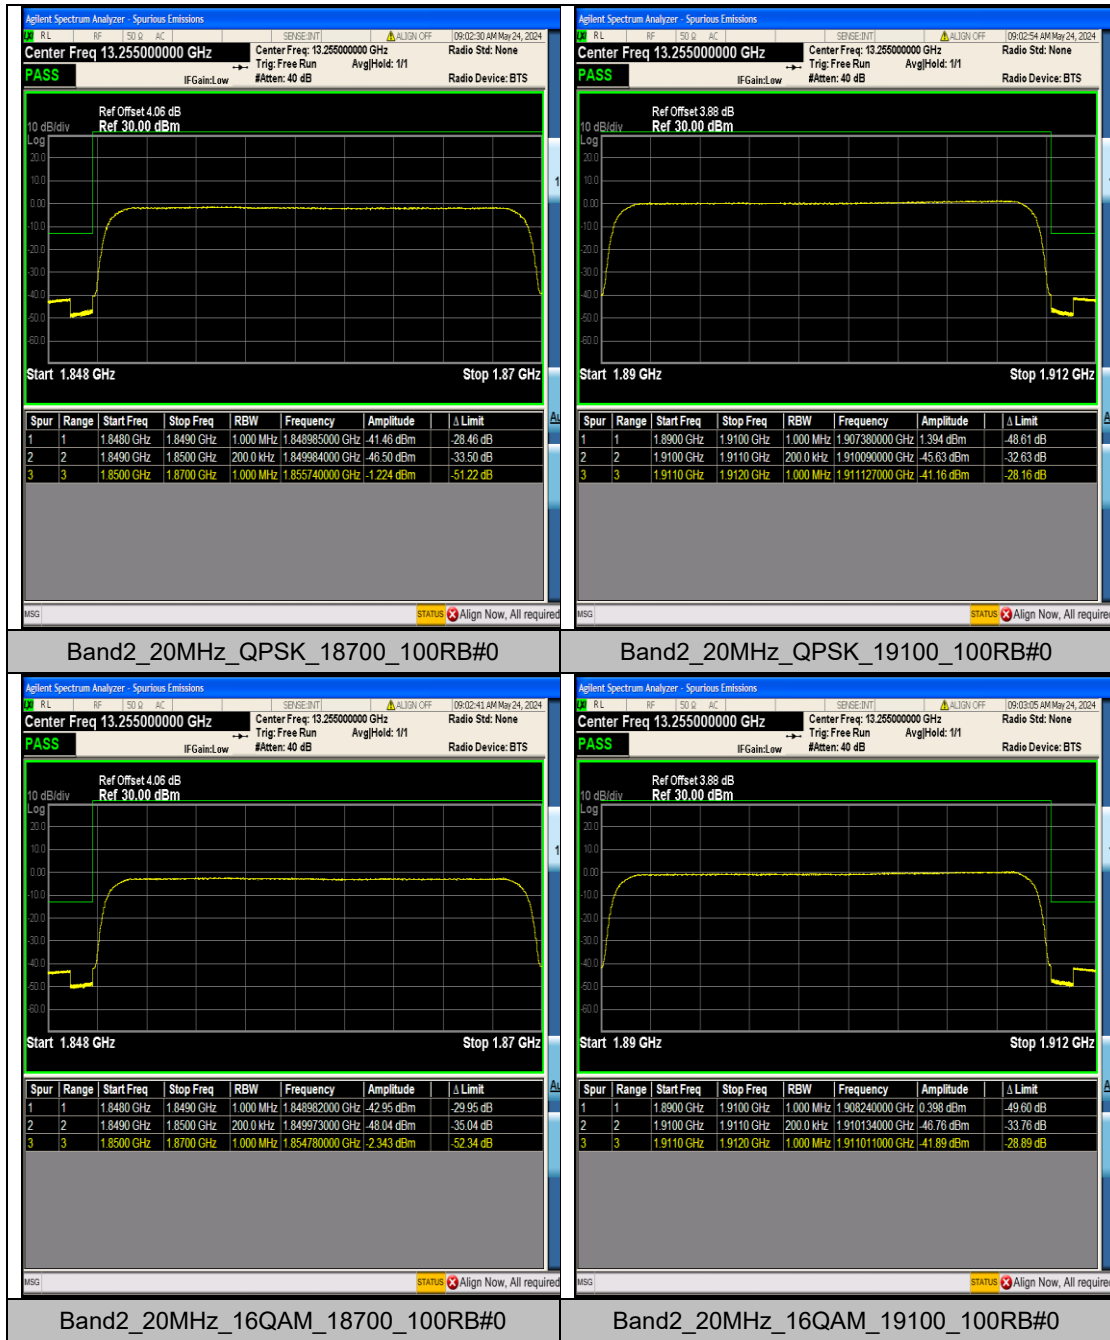

Band2_10MHz_16QAM_19150_50RB#0

Band2_15MHz_QPSK_18675_75RB#0

Band2_15MHz_QPSK_19125_75RB#0

Band2_15MHz_16QAM_18675_75RB#0

Band2_15MHz_16QAM_19125_75RB#0

Appendix E: Conducted Spurious Emission

Test Result

Band	Bandwidth	Modulation	Channel	RB Configuration	Frequency Range	Result (dBm)	Verdict
Band2	1.4MHz	QPSK	18607	6RB#0	0.009~0.15	-49.72	PASS
Band2	1.4MHz	QPSK	18607	6RB#0	0.15~30	-57.64	PASS
Band2	1.4MHz	QPSK	18607	6RB#0	30~1000	-66.77	PASS
Band2	1.4MHz	QPSK	18607	6RB#0	1000~3000	-47.40	PASS
Band2	1.4MHz	QPSK	18607	6RB#0	3000~20000	-35.51	PASS
Band2	1.4MHz	QPSK	18900	6RB#0	0.009~0.15	-49.66	PASS
Band2	1.4MHz	QPSK	18900	6RB#0	0.15~30	-58.49	PASS
Band2	1.4MHz	QPSK	18900	6RB#0	30~1000	-66.72	PASS
Band2	1.4MHz	QPSK	18900	6RB#0	1000~3000	-46.91	PASS
Band2	1.4MHz	QPSK	18900	6RB#0	3000~20000	-39.94	PASS
Band2	1.4MHz	QPSK	19193	6RB#0	0.009~0.15	-45.79	PASS
Band2	1.4MHz	QPSK	19193	6RB#0	0.15~30	-59.42	PASS
Band2	1.4MHz	QPSK	19193	6RB#0	30~1000	-66.63	PASS
Band2	1.4MHz	QPSK	19193	6RB#0	1000~3000	-43.58	PASS
Band2	1.4MHz	QPSK	19193	6RB#0	3000~20000	-33.22	PASS
Band2	1.4MHz	16QAM	18607	6RB#0	0.009~0.15	-46.45	PASS
Band2	1.4MHz	16QAM	18607	6RB#0	0.15~30	-57.11	PASS
Band2	1.4MHz	16QAM	18607	6RB#0	30~1000	-66.92	PASS
Band2	1.4MHz	16QAM	18607	6RB#0	1000~3000	-48.54	PASS
Band2	1.4MHz	16QAM	18607	6RB#0	3000~20000	-37.30	PASS
Band2	1.4MHz	16QAM	18900	6RB#0	0.009~0.15	-50.36	PASS
Band2	1.4MHz	16QAM	18900	6RB#0	0.15~30	-58.04	PASS
Band2	1.4MHz	16QAM	18900	6RB#0	30~1000	-66.27	PASS
Band2	1.4MHz	16QAM	18900	6RB#0	1000~3000	-48.23	PASS
Band2	1.4MHz	16QAM	18900	6RB#0	3000~20000	-41.30	PASS
Band2	1.4MHz	16QAM	19193	6RB#0	0.009~0.15	-47.46	PASS
Band2	1.4MHz	16QAM	19193	6RB#0	0.15~30	-58.42	PASS
Band2	1.4MHz	16QAM	19193	6RB#0	30~1000	-66.68	PASS
Band2	1.4MHz	16QAM	19193	6RB#0	1000~3000	-46.27	PASS
Band2	1.4MHz	16QAM	19193	6RB#0	3000~20000	-35.69	PASS
Band2	3MHz	QPSK	18615	15RB#0	0.009~0.15	-47.78	PASS
Band2	3MHz	QPSK	18615	15RB#0	0.15~30	-57.39	PASS
Band2	3MHz	QPSK	18615	15RB#0	30~1000	-66.91	PASS
Band2	3MHz	QPSK	18615	15RB#0	1000~3000	-42.28	PASS
Band2	3MHz	QPSK	18615	15RB#0	3000~20000	-43.54	PASS
Band2	3MHz	QPSK	18900	15RB#0	0.009~0.15	-50.38	PASS