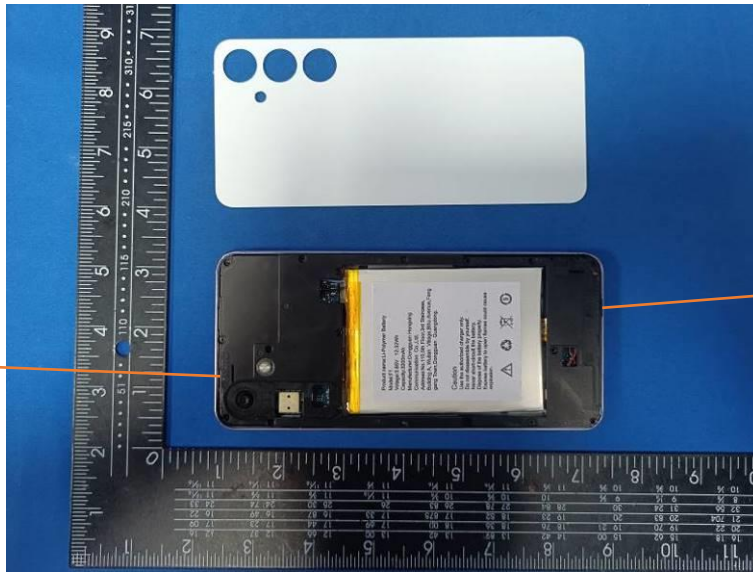

Internal Photos of the EUT

WIFI/BLE antenna

GEM, WCDMA antenna