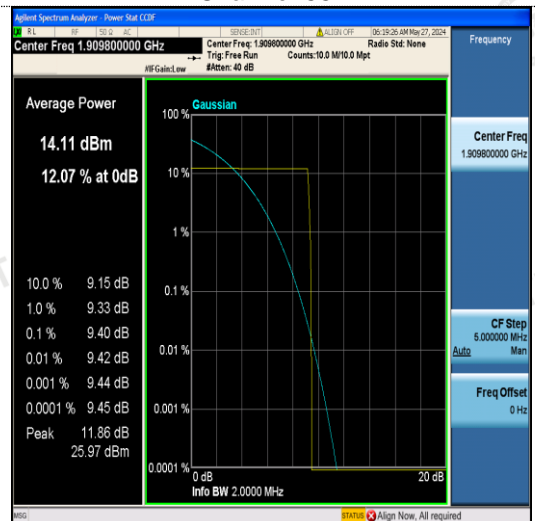

GSM 850

Channel 128

GSM 1900

Channel 512

Channel 190

Channel 661

Channel 251

Channel 810

5 Test Setup Photos of the EUT

6 External and Internal Photos of the EUT

.....End of Report.....