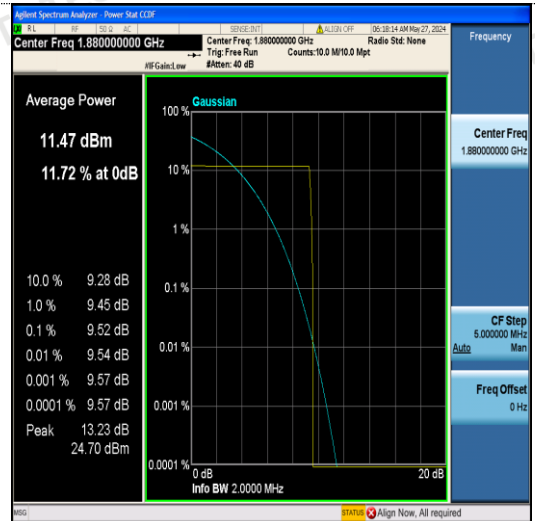

GSM 850

Channel 128

GSM 1900

Channel 512

Channel 190

Channel 661

Channel 251

Channel 810

5 Test Setup Photos of the EUT

6 External and Internal Photos of the EUT

.....End of Report.....