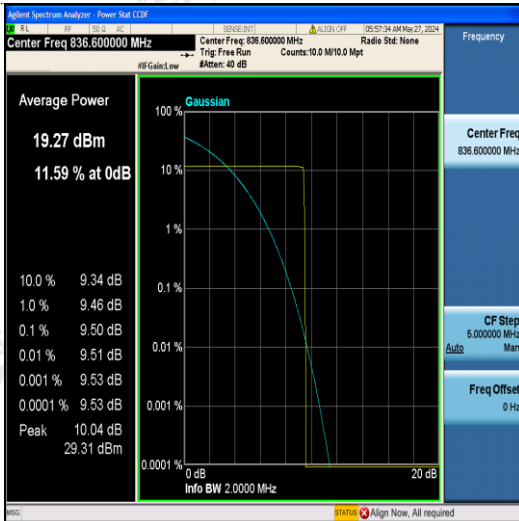

GSM 850

Channel 128

GSM 1900

Channel 512

Channel 190

Channel 661

Channel 251

Channel 810

5 Test Setup Photos of the EUT

6 External and Internal Photos of the EUT

.....End of Report.....