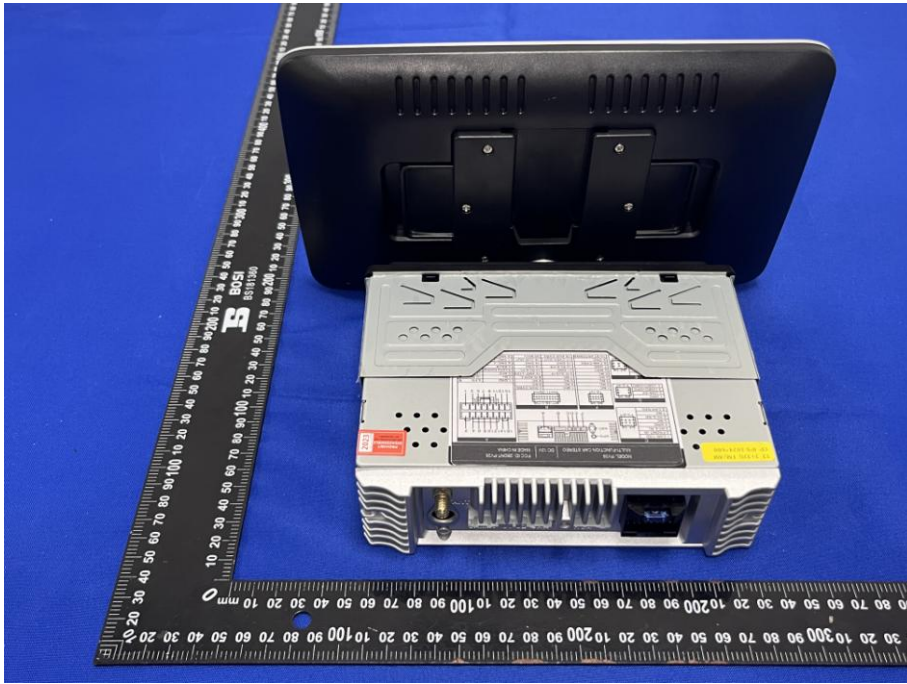

Appendix C: Photographs of EUT
Product: MULTI-FUNCTION CAR STEREO
Model: PV28
External Photos

Antenna