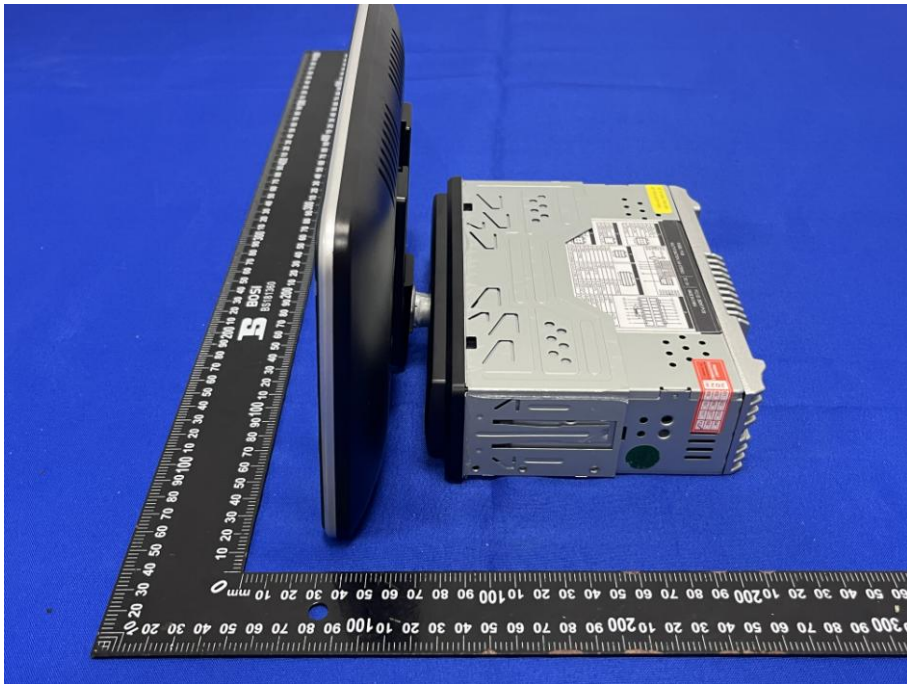

Appendix C: Photographs of EUT
Product: MULTI-FUNCTION CAR STEREO
Model: PV28
External Photos

Antenna