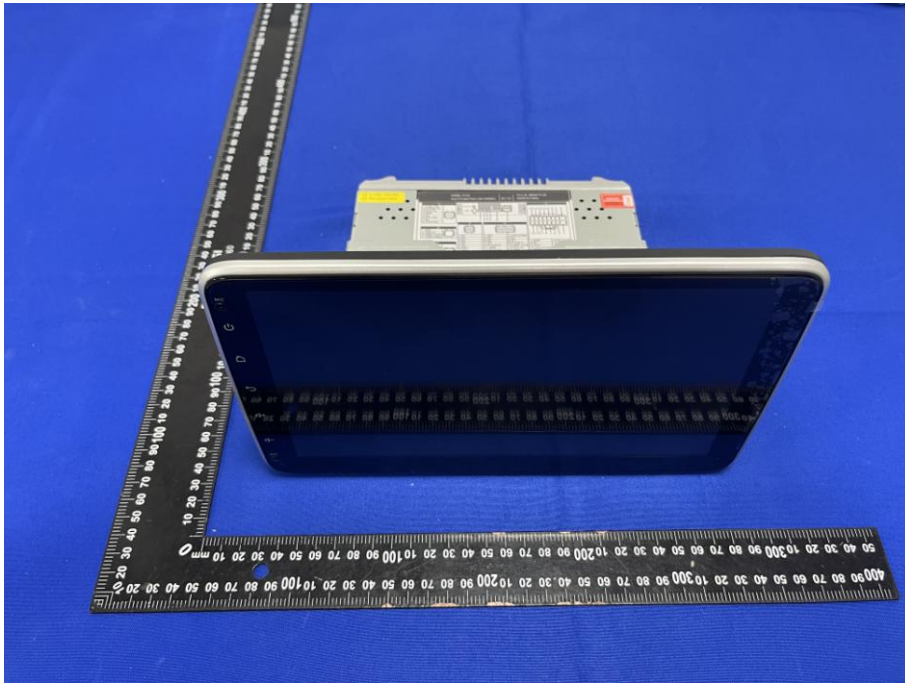

Appendix C: Photographs of EUT
Product: MULTI-FUNCTION CAR STEREO
Model: PV28
External Photos

Antenna