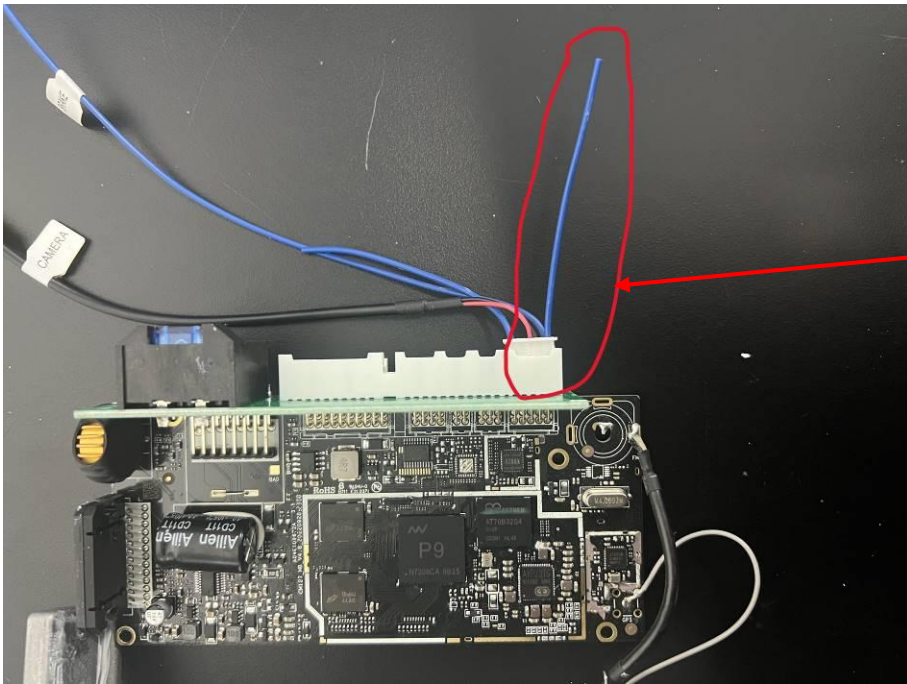

Appendix C: Photographs of EUT
Product: MULTI-FUNCTION CAR STEREO
Model: PV28
External Photos

Antenna