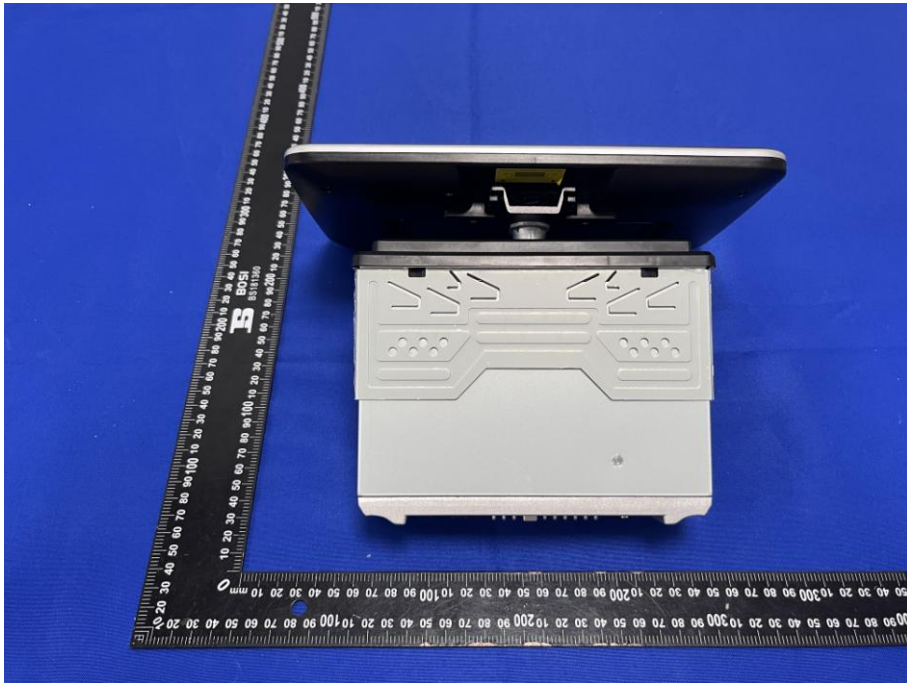

Appendix C: Photographs of EUT
Product: MULTI-FUNCTION CAR STEREO
Model: PV28
External Photos

Antenna