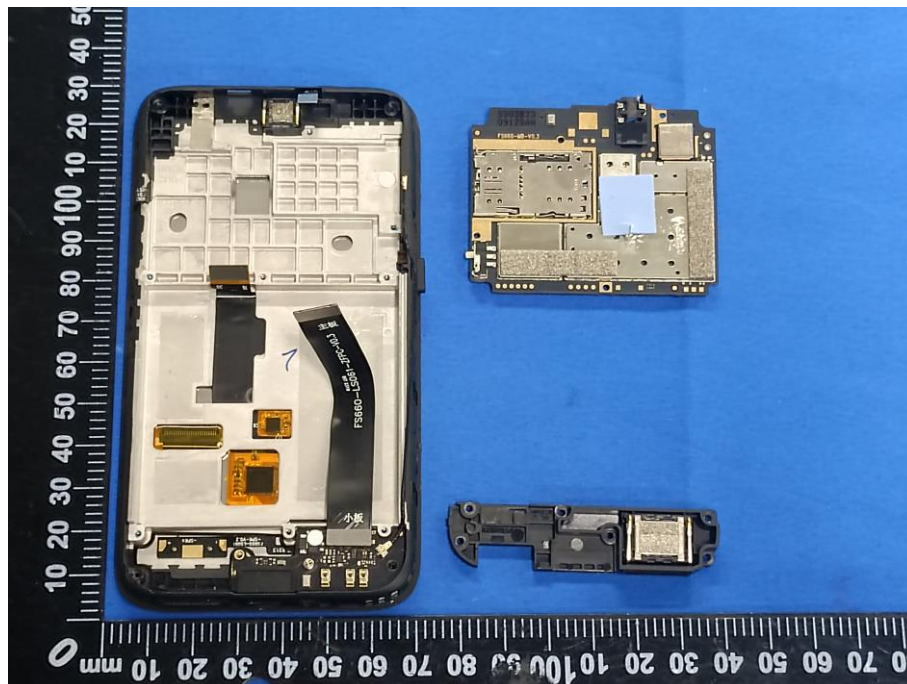

EUT INTERNAL PHOTOS

EUT UNCOVER VIEW 1

EUT UNCOVER VIEW 2

EUT UNCOVER VIEW 3

EUT UNCOVER VIEW 4

MAIN BOARD TOP VIEW (WITH SHIELDING)

MAIN BOARD TOP VIEW (WITHOUT SHIELDING)

MAIN BOARD REAR VIEW (WITH SHIELDING)

MAIN BOARD REAR VIEW (WITH SHIELDING)

SECONDARY BOARD 1 TOP VIEW

SECONDARY BOARD 1 REAR VIEW

BATTERY (TOP)

BATTERY (REAR)

--BLANK BELOW--