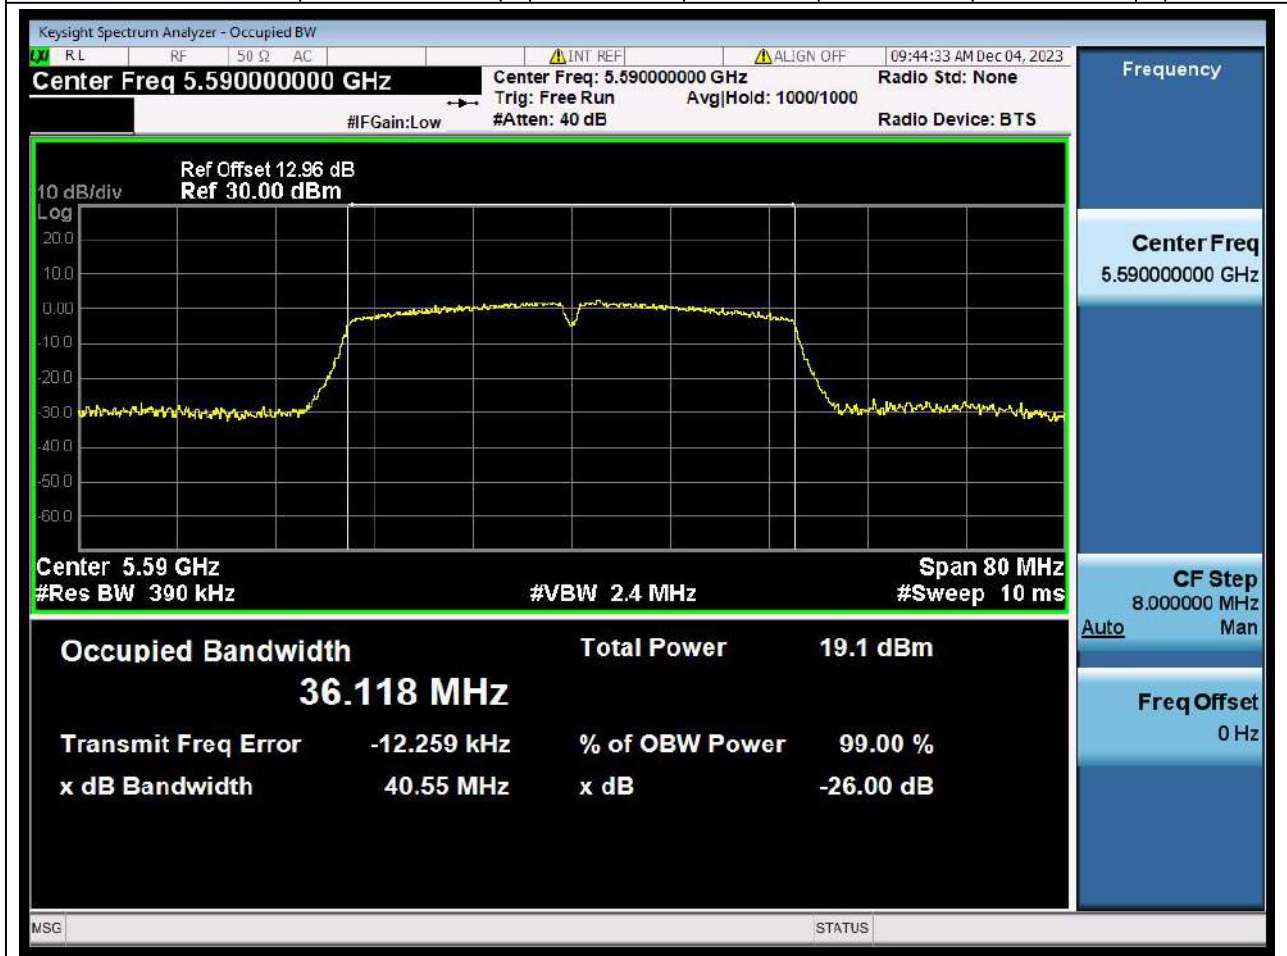

36. 802.11n_40M_U-NII-2C_M

36.1. A.2.2-99% Bandwidth(NTNV)

Center Frequency (MHz)	OBW Power (%)	RBW (MHz)	Detector	Limit (MHz)	OBW (MHz)	Verdict
5590	99	0.39	Peak	0	36.11826	N/A