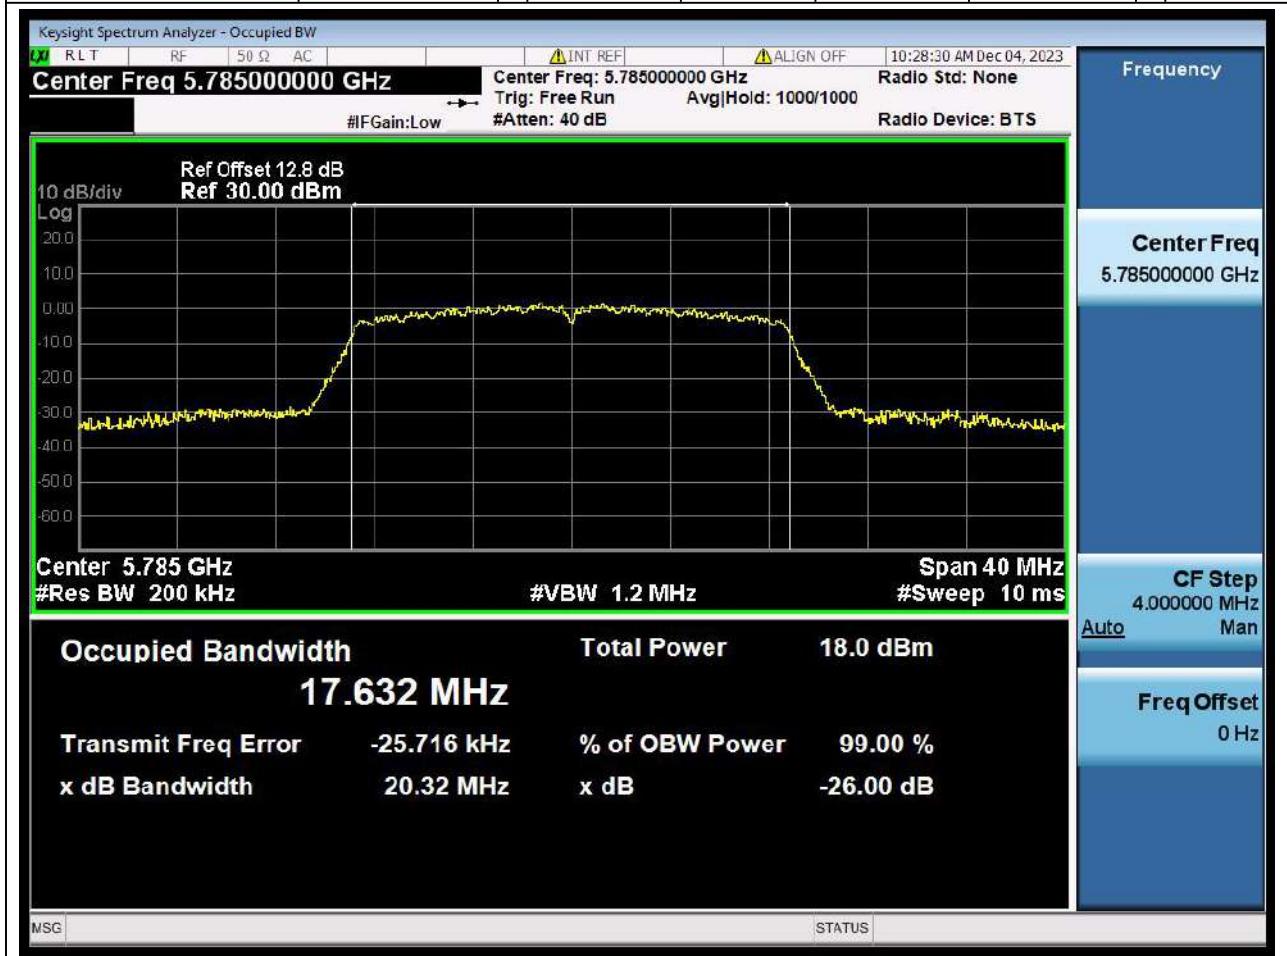

50. 802.11n_20M_U-NII-3_M

50.1. A.2.2-99% Bandwidth(NTNV)

Center Frequency (MHz)	OBW Power (%)	RBW (MHz)	Detector	Limit (MHz)	OBW (MHz)	Verdict
5785	99	0.2	Peak	0	17.631786	N/A