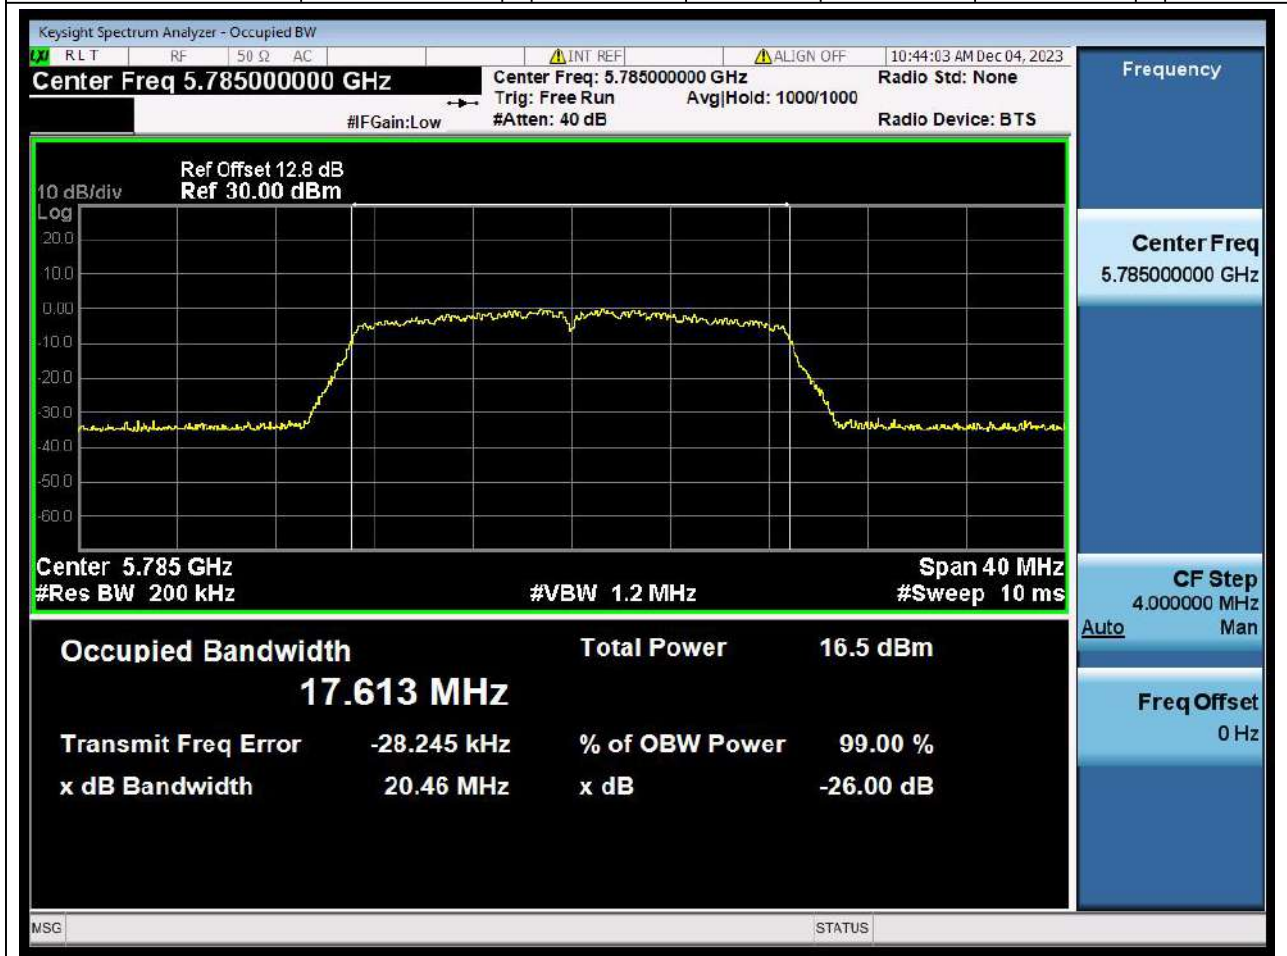

55. 802.11ac_20M_U-NII-3_M

55.1. A.2.2-99% Bandwidth(NTNV)

Center Frequency (MHz)	OBW Power (%)	RBW (MHz)	Detector	Limit (MHz)	OBW (MHz)	Verdict
5785	99	0.2	Peak	0	17.6125	N/A