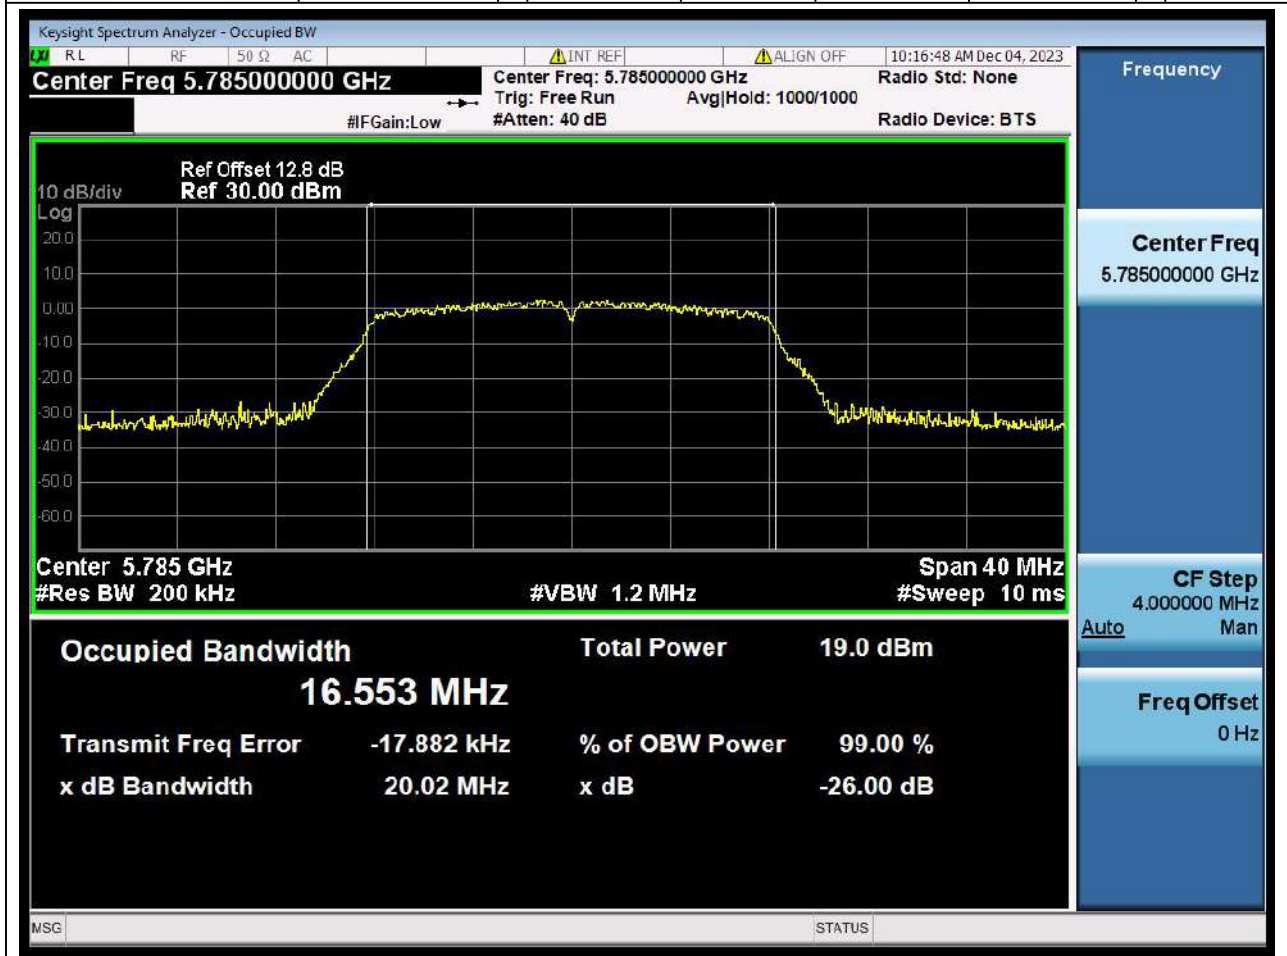

47. 802.11a_20M_U-NII-3_M

47.1. A.2.2-99% Bandwidth(NTNV)

Center Frequency (MHz)	OBW Power (%)	RBW (MHz)	Detector	Limit (MHz)	OBW (MHz)	Verdict
5785	99	0.2	Peak	0	16.553051	N/A