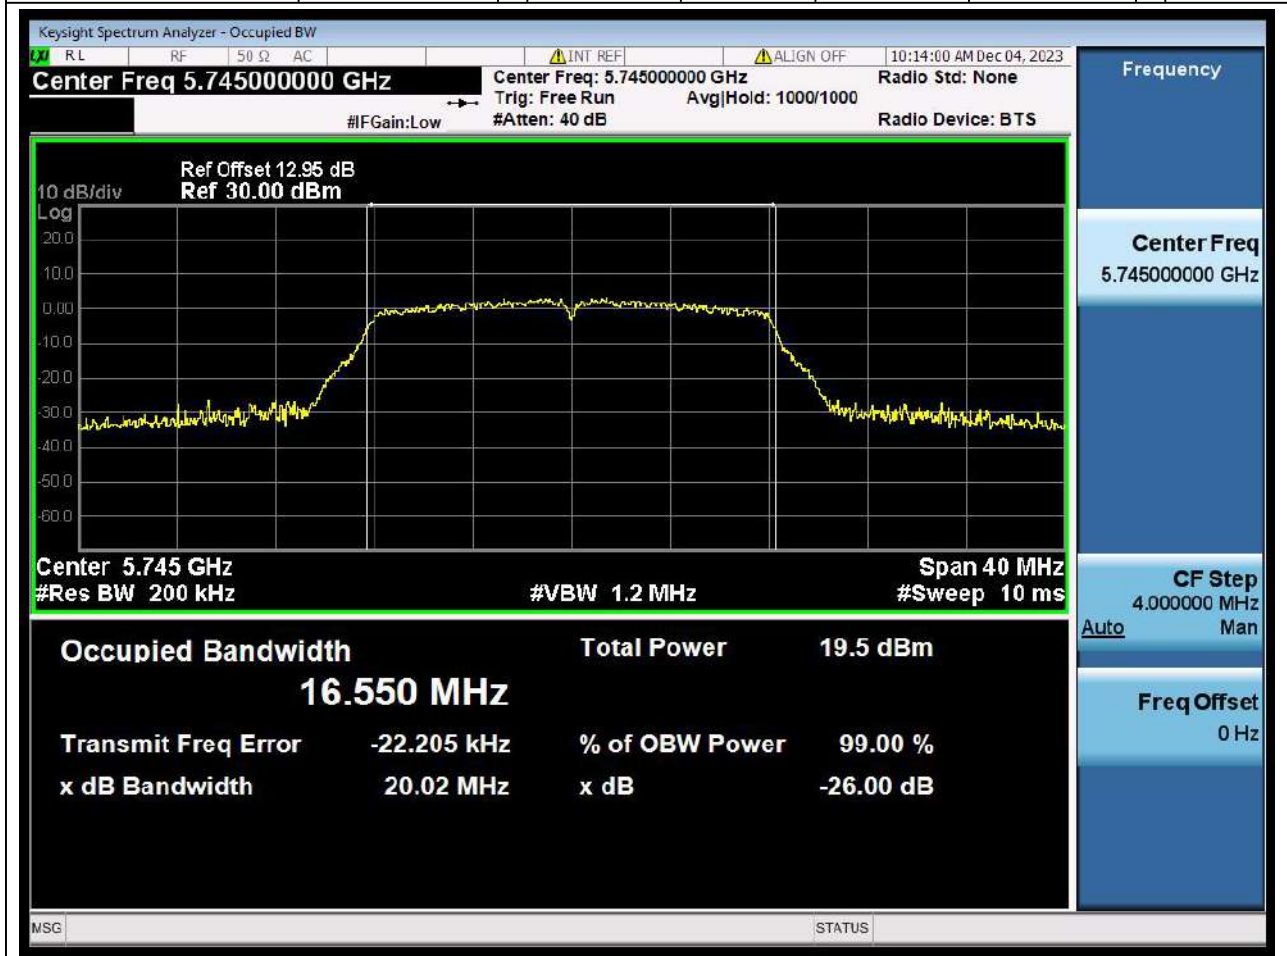

46. 802.11a_20M_U-NII-3_L

46.1. A.2.2-99% Bandwidth(NTNV)

Center Frequency (MHz)	OBW Power (%)	RBW (MHz)	Detector	Limit (MHz)	OBW (MHz)	Verdict
5745	99	0.2	Peak	0	16.550029	N/A