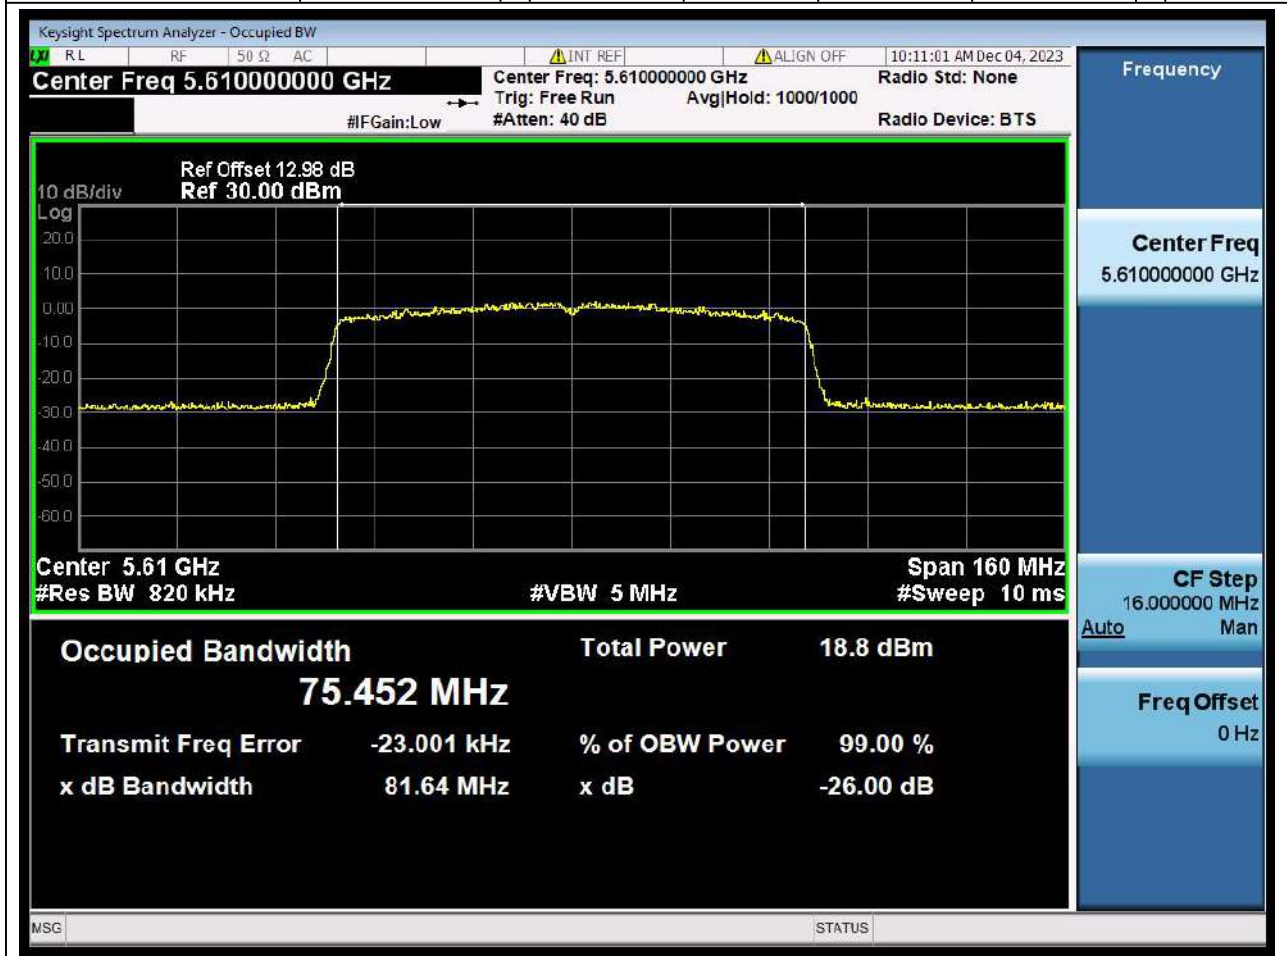

45. 802.11ac_80M_U-NII-2C_M

45.1. A.2.2-99% Bandwidth(NTNV)

Center Frequency (MHz)	OBW Power (%)	RBW (MHz)	Detector	Limit (MHz)	OBW (MHz)	Verdict
5610	99	0.82	Peak	0	75.45237	N/A