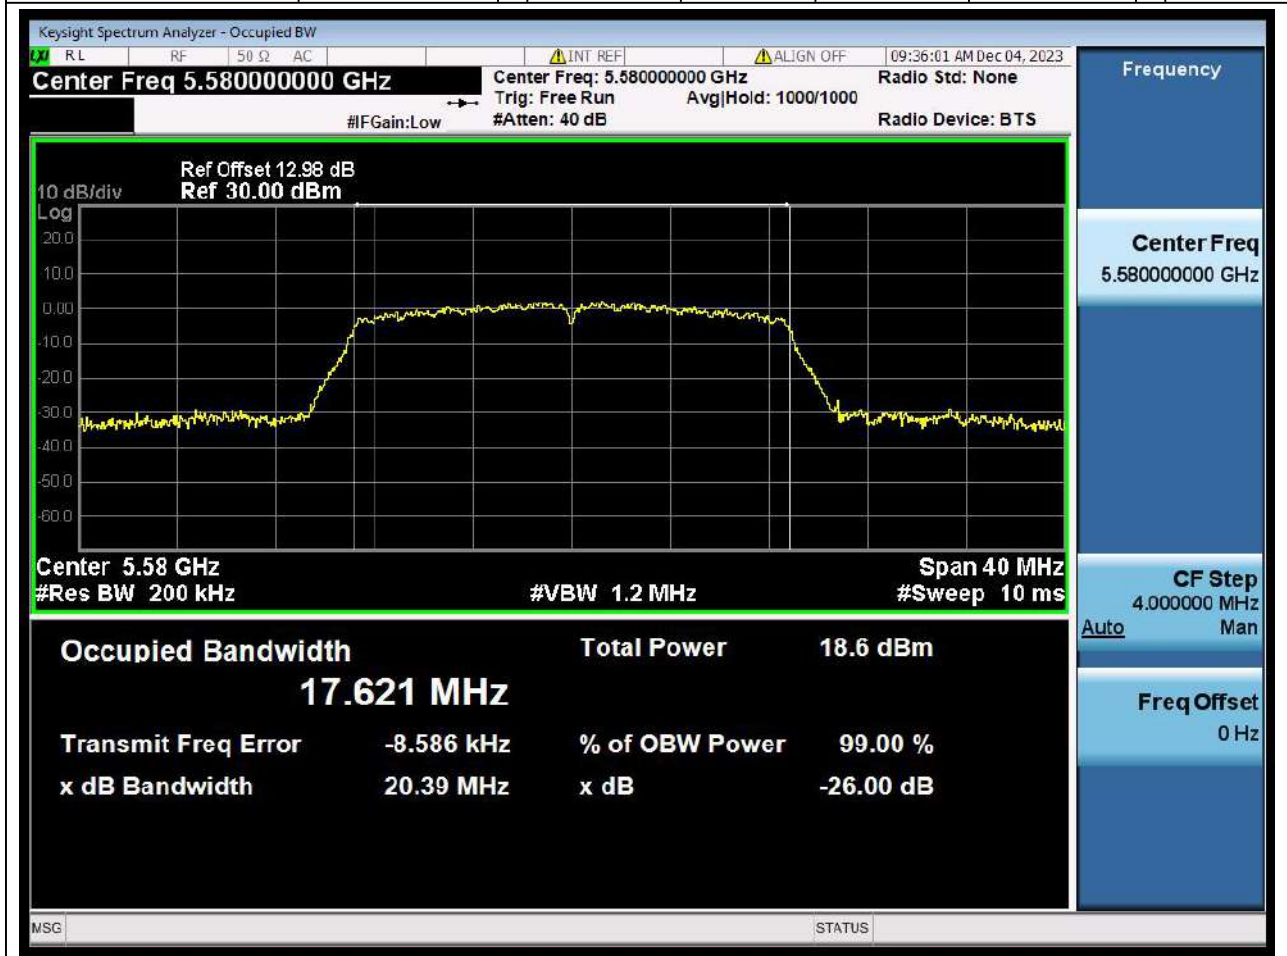

33. 802.11n_20M_U-NII-2C_M

33.1. A.2.2-99% Bandwidth(NTNV)

Center Frequency (MHz)	OBW Power (%)	RBW (MHz)	Detector	Limit (MHz)	OBW (MHz)	Verdict
5580	99	0.2	Peak	0	17.621234	N/A