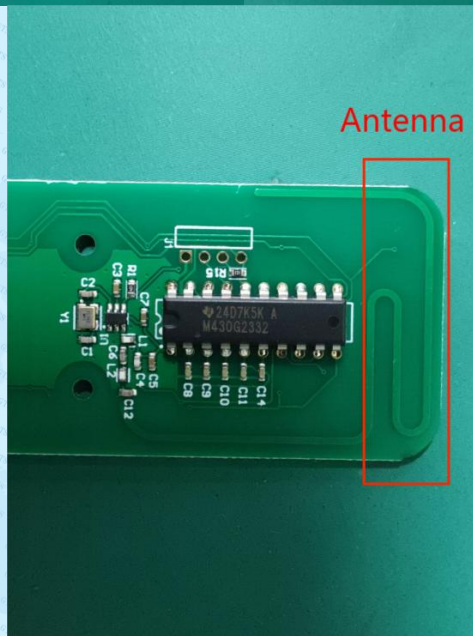

Product Name: Fan remote control

Test Model No.: ER-3UD

## EUT Constructional Details

Product Name: Fan remote control

Test Model No.: ER-2D

## EUT Constructional Details

Product Name: Fan remote control

Test Model No.: ER-1N