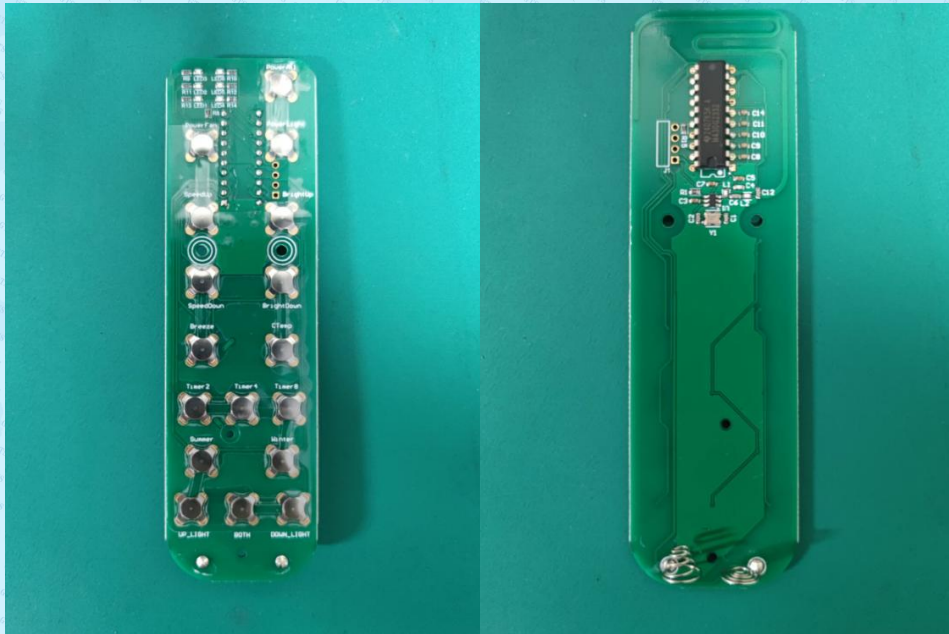

Product Name: Fan remote control

Test Model No.: ER-3UD

## EUT Constructional Details

Product Name: Fan remote control

Test Model No.: ER-2D

## EUT Constructional Details

Product Name: Fan remote control

Test Model No.: ER-1N