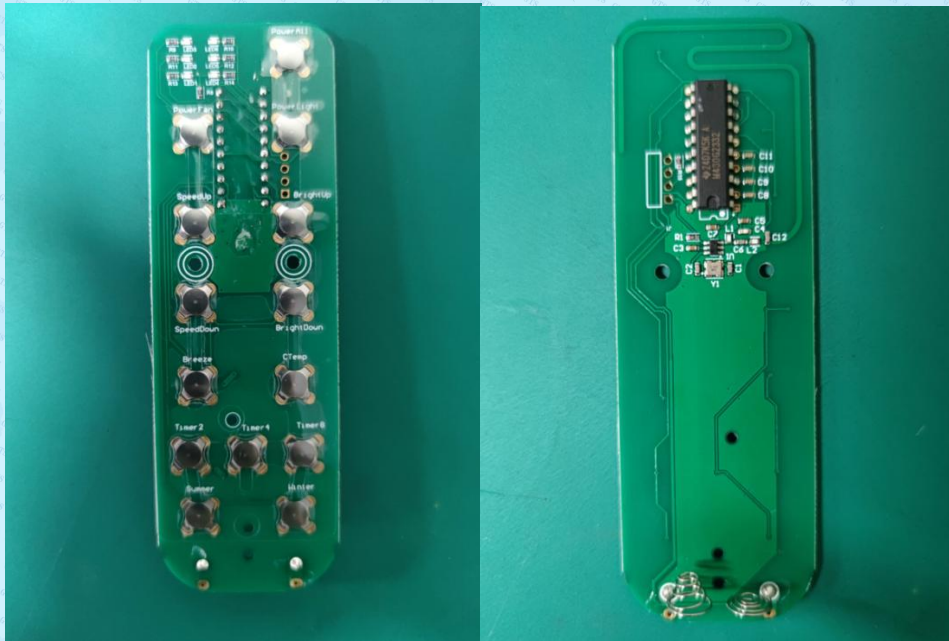

Product Name: Fan remote control

Test Model No.: ER-3UD

## EUT Constructional Details

Product Name: Fan remote control

Test Model No.: ER-2D

## EUT Constructional Details

Product Name: Fan remote control

Test Model No.: ER-1N