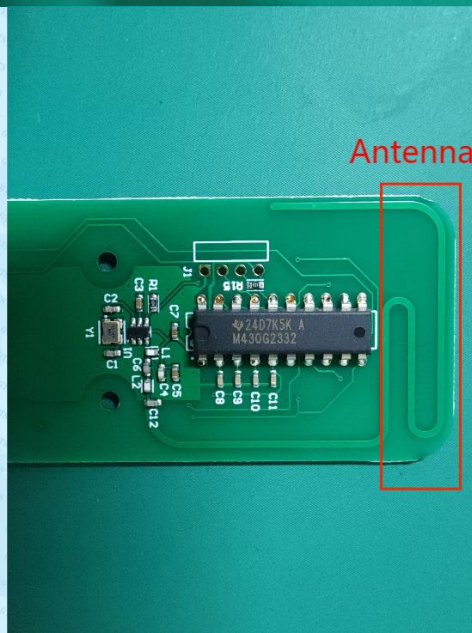

Product Name: Fan remote control

Test Model No.: ER-3UD

## EUT Constructional Details

Product Name: Fan remote control

Test Model No.: ER-2D

## EUT Constructional Details

Product Name: Fan remote control

Test Model No.: ER-1N

## EUT Constructional Details

-----End-----