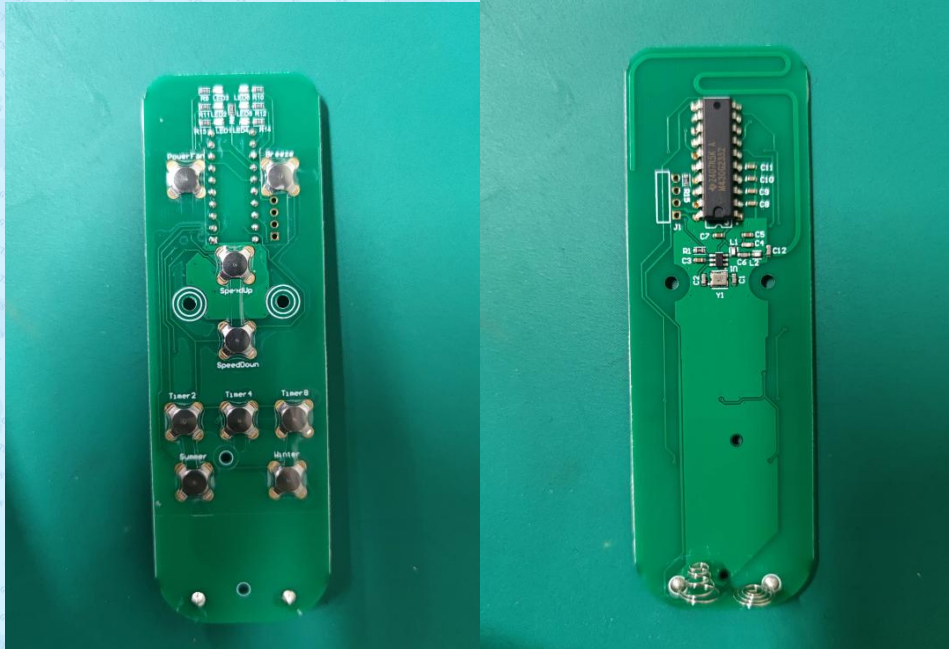

Product Name: Fan remote control

Test Model No.: ER-3UD

## EUT Constructional Details

Product Name: Fan remote control

Test Model No.: ER-2D

## EUT Constructional Details

Product Name: Fan remote control

Test Model No.: ER-1N

## EUT Constructional Details

-----End-----