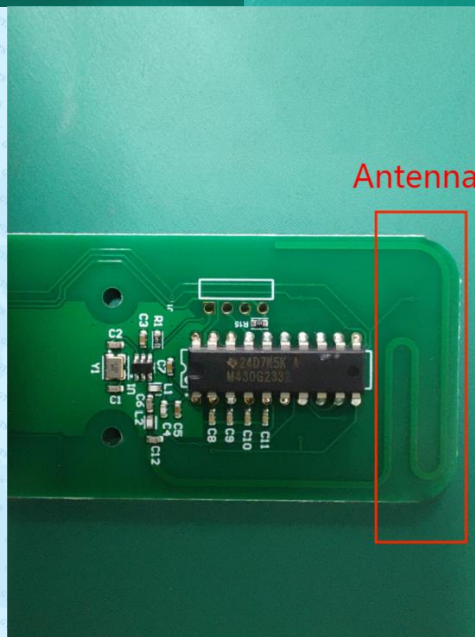

Product Name: Fan remote control

Test Model No.: ER-3UD

## EUT Constructional Details

Product Name: Fan remote control

Test Model No.: ER-2D

## EUT Constructional Details

Product Name: Fan remote control

Test Model No.: ER-1N