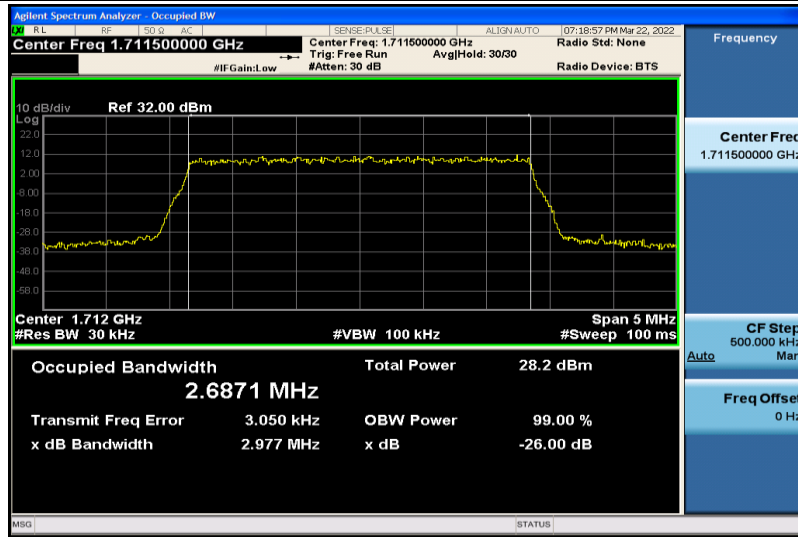

Band4-1.4MHz-QPSK-19957-6RB#0-1.0800

Band4-1.4MHz-QPSK-20175-6RB#0-1.0806

Band4-1.4MHz-QPSK-20393-6RB#0-1.0842

Band4-1.4MHz-16QAM-19957-6RB#0-1.0763

Band4-1.4MHz-16QAM-20175-6RB#0-1.0812

Band4-1.4MHz-16QAM-20393-6RB#0-1.0821