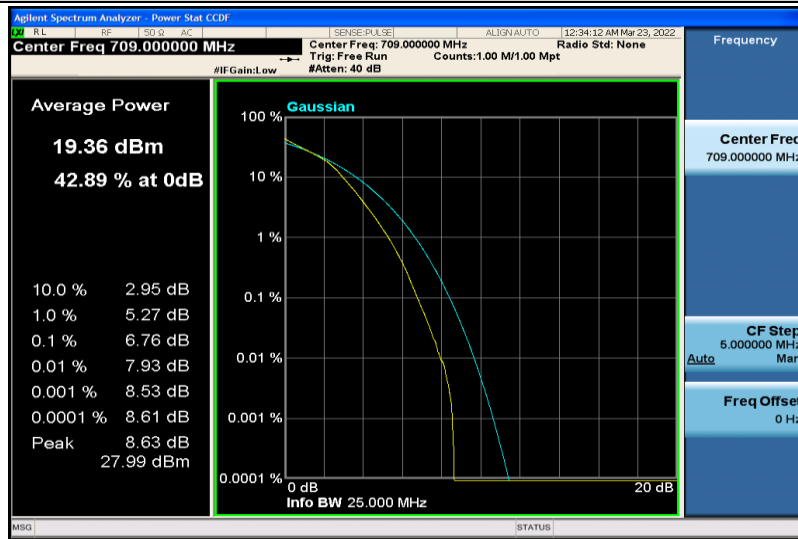

Band17-10MHz-QPSK-23790-50RB#0

Band17-10MHz-QPSK-23800-1RB#0

Band17-10MHz-QPSK-23800-50RB#0

Band17-10MHz-16QAM-23780-1RB#0

Band17-10MHz-16QAM-23780-50RB#0

Band17-10MHz-16QAM-23790-1RB#0

Band17-10MHz-16QAM-23790-50RB#0