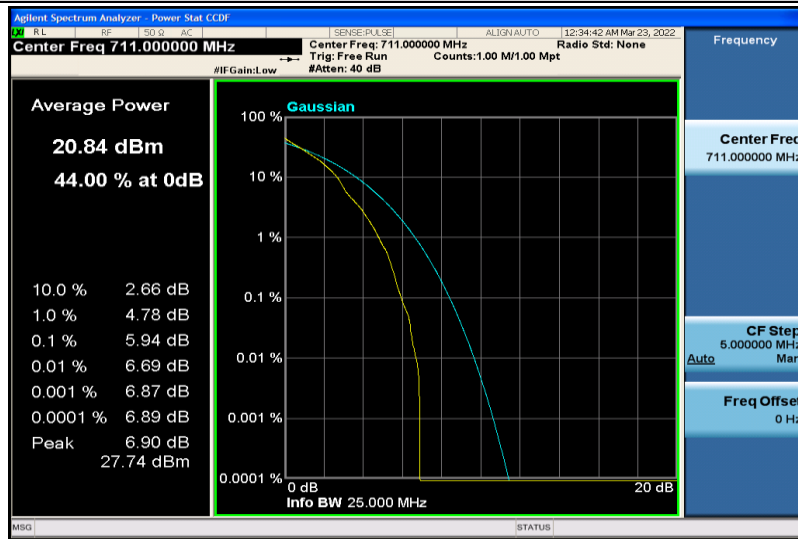

Band17-10MHz-QPSK-23800-1RB#0