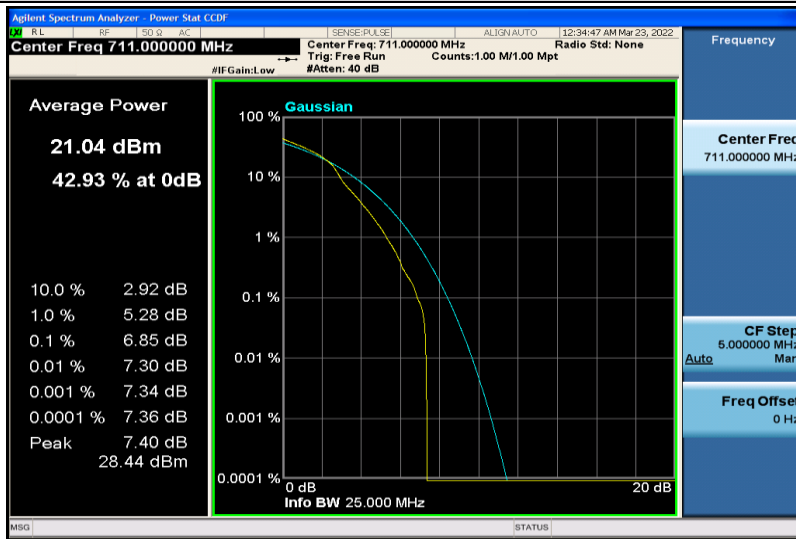

Band17-10MHz-QPSK-23790-50RB#0

Band17-10MHz-QPSK-23800-1RB#0

Band17-10MHz-QPSK-23800-50RB#0

Band17-10MHz-16QAM-23780-1RB#0

Band17-10MHz-16QAM-23780-50RB#0

Band17-10MHz-16QAM-23790-1RB#0

Band17-10MHz-16QAM-23790-50RB#0