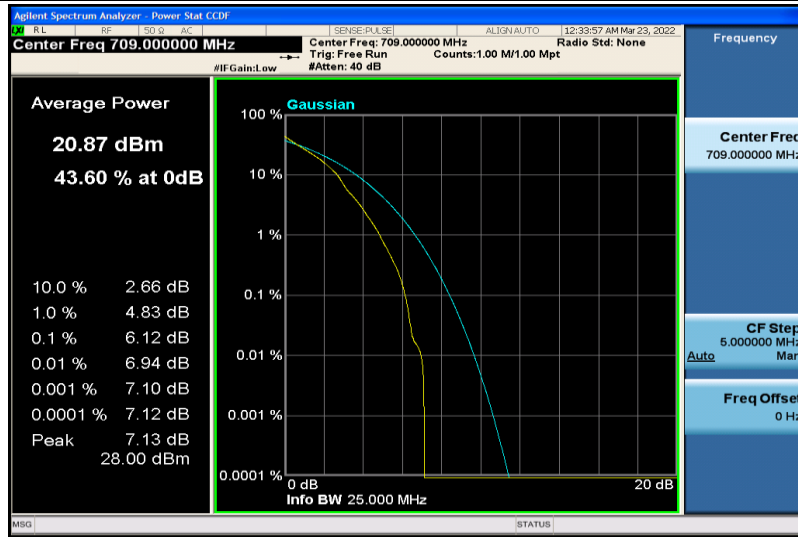

Band17-5MHz-16QAM-23790-1RB#0

Band17-5MHz-16QAM-23790-25RB#0

Band17-5MHz-16QAM-23825-1RB#0

Band17-5MHz-16QAM-23825-25RB#0

Band17-10MHz-QPSK-23780-1RB#0

Band17-10MHz-QPSK-23780-50RB#0

Band17-10MHz-QPSK-23790-1RB#0