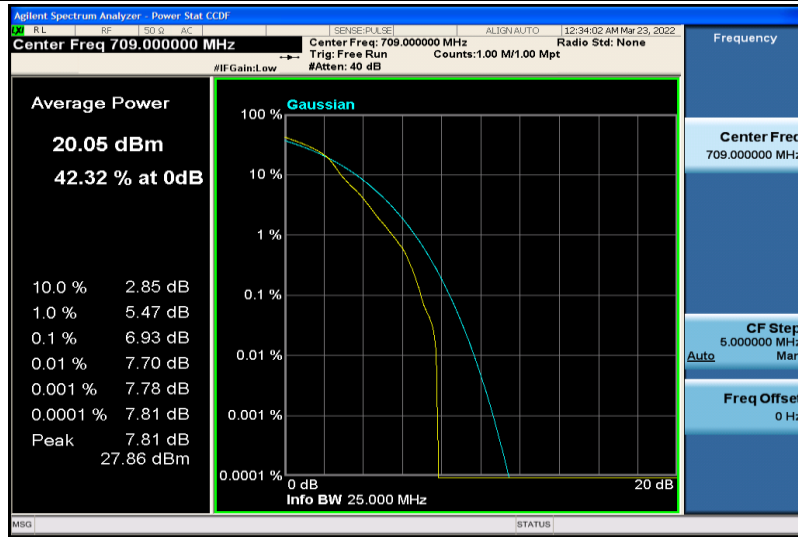

Band17-10MHz-16QAM-23780-1RB#0