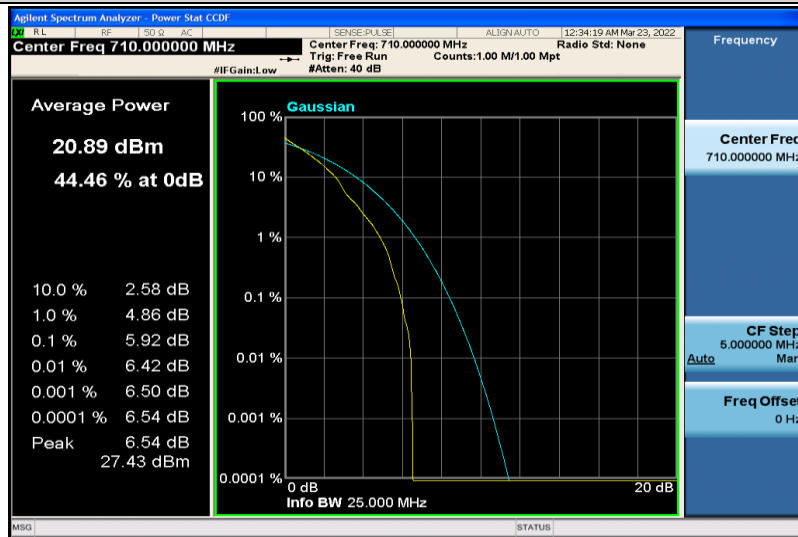

Band17-5MHz-16QAM-23790-1RB#0

Band17-5MHz-16QAM-23790-25RB#0

Band17-5MHz-16QAM-23825-1RB#0

Band17-5MHz-16QAM-23825-25RB#0

Band17-10MHz-QPSK-23780-1RB#0

Band17-10MHz-QPSK-23780-50RB#0

Band17-10MHz-QPSK-23790-1RB#0