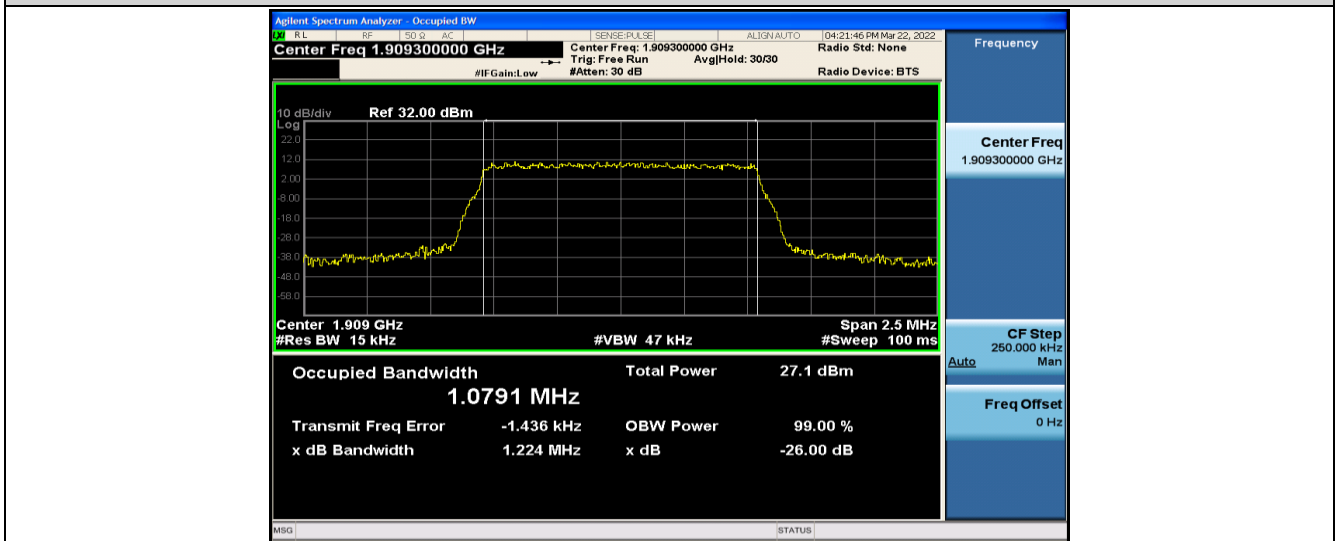

Band2-1.4MHz-QPSK-19193-6RB#0-1.0791