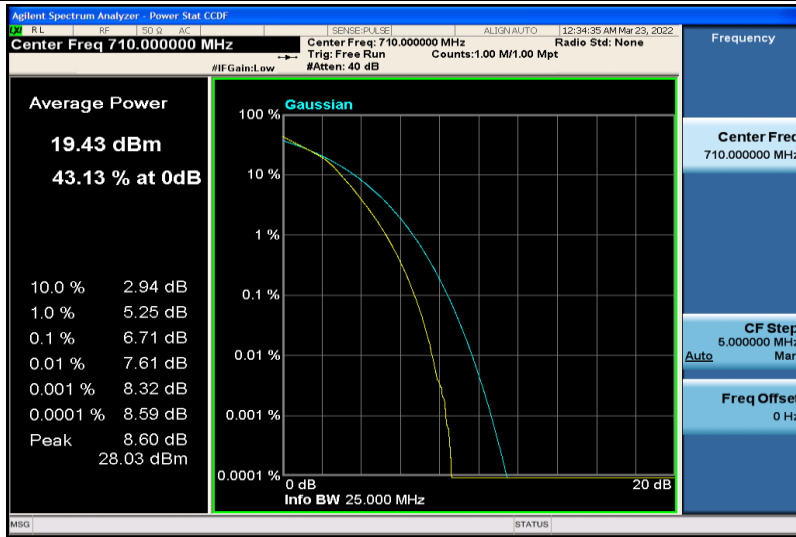

Band17-10MHz-QPSK-23790-50RB#0

Band17-10MHz-QPSK-23800-1RB#0

Band17-10MHz-QPSK-23800-50RB#0

Band17-10MHz-16QAM-23780-1RB#0

Band17-10MHz-16QAM-23780-50RB#0

Band17-10MHz-16QAM-23790-1RB#0

Band17-10MHz-16QAM-23790-50RB#0