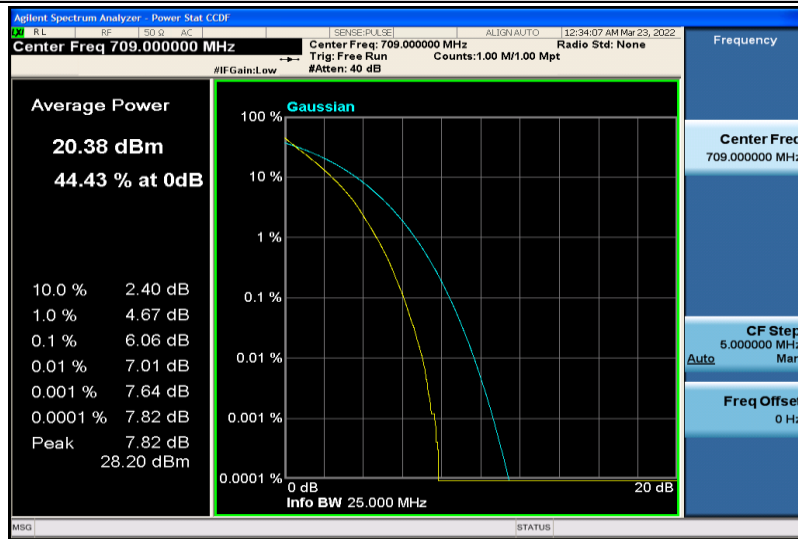

Band17-5MHz-16QAM-23790-1RB#0

Band17-5MHz-16QAM-23790-25RB#0

Band17-5MHz-16QAM-23825-1RB#0

Band17-5MHz-16QAM-23825-25RB#0

Band17-10MHz-QPSK-23780-1RB#0

Band17-10MHz-QPSK-23780-50RB#0

Band17-10MHz-QPSK-23790-1RB#0