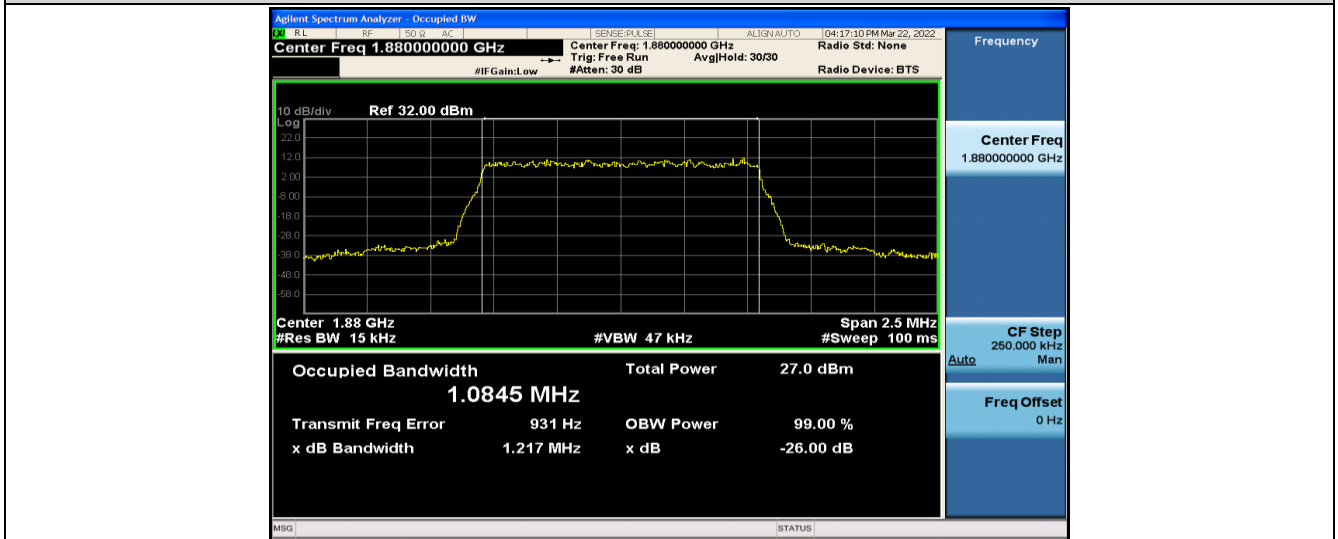

Band2-1.4MHz-QPSK-18900-6RB#0-1.0845