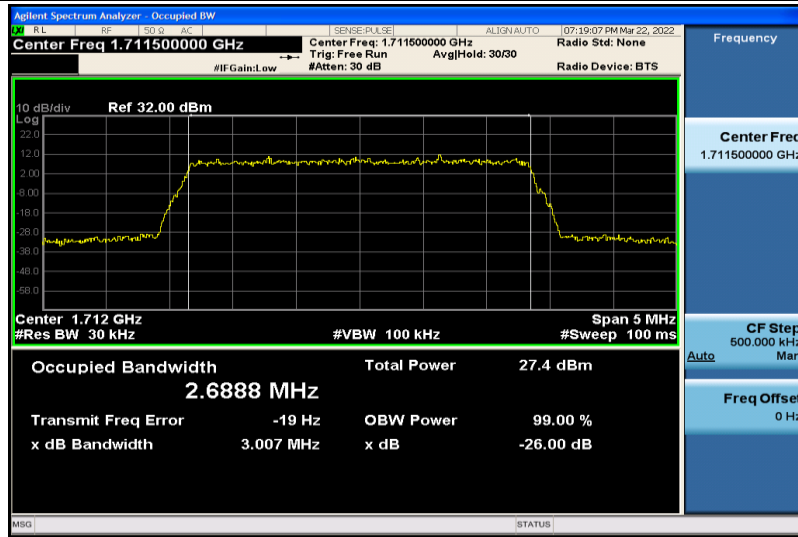

Band4-3MHz-16QAM-19965-15RB#0-2.6888