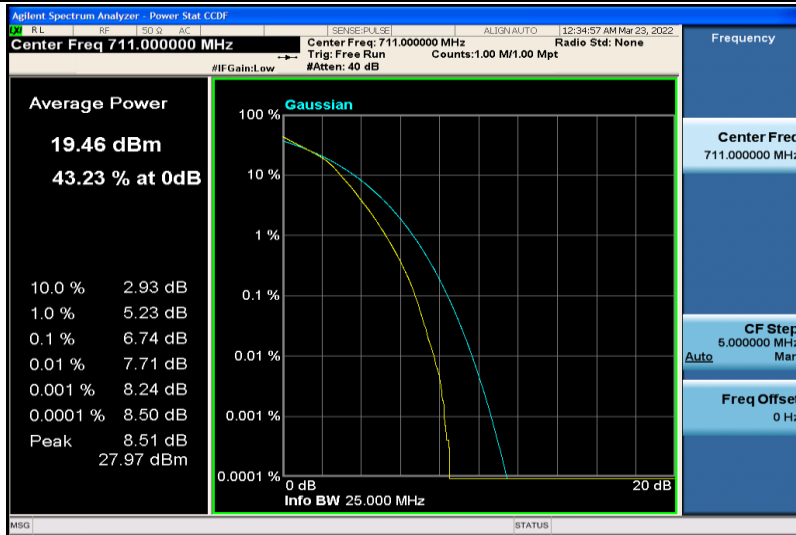

Band17-10MHz-16QAM-23800-50RB#0