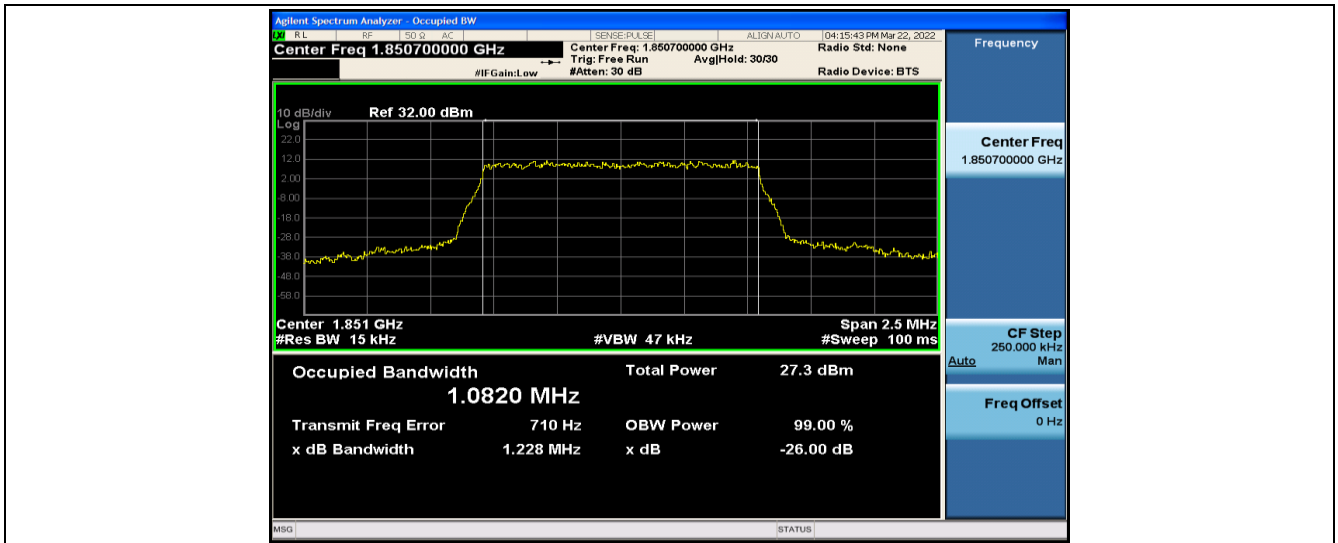

Test Graphs

Band2-1.4MHz-QPSK-18607-6RB#0-1.0820