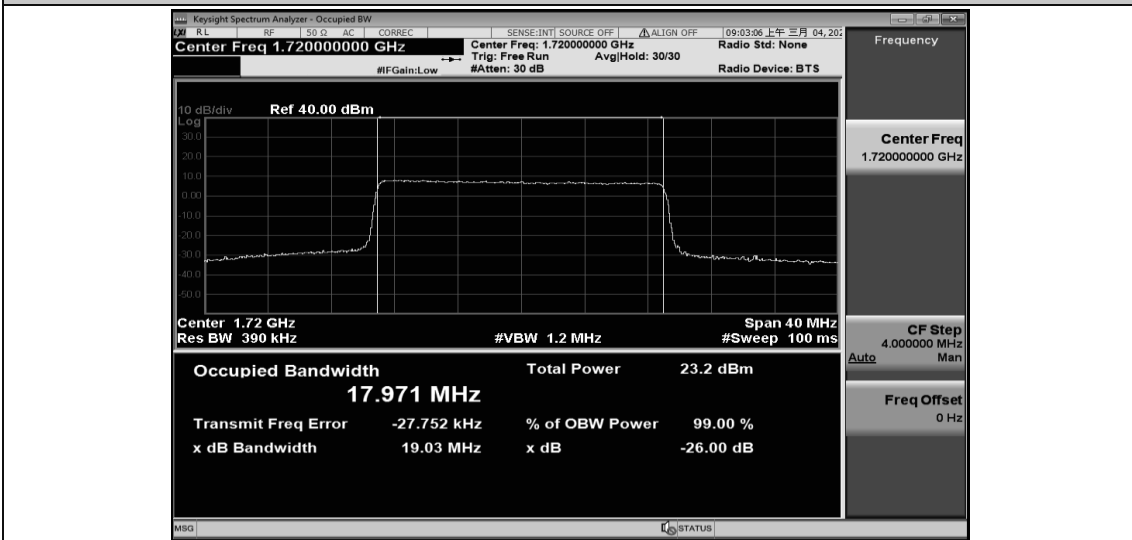

Band66-20MHz-16QAM-132072-100RB#0-17.971