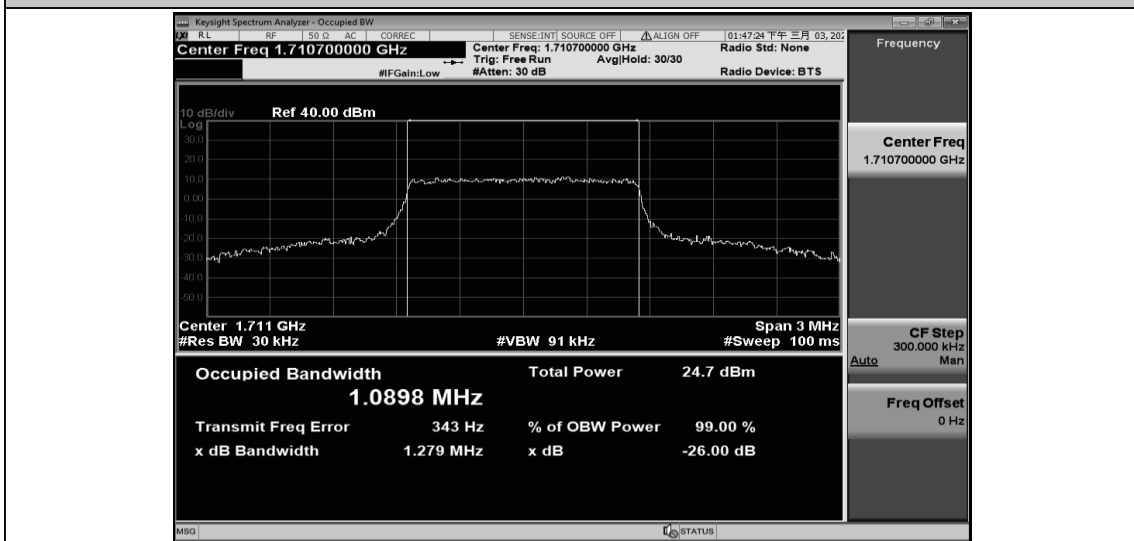

Band66-1.4MHz-16QAM-131979-6RB#0-1.0898