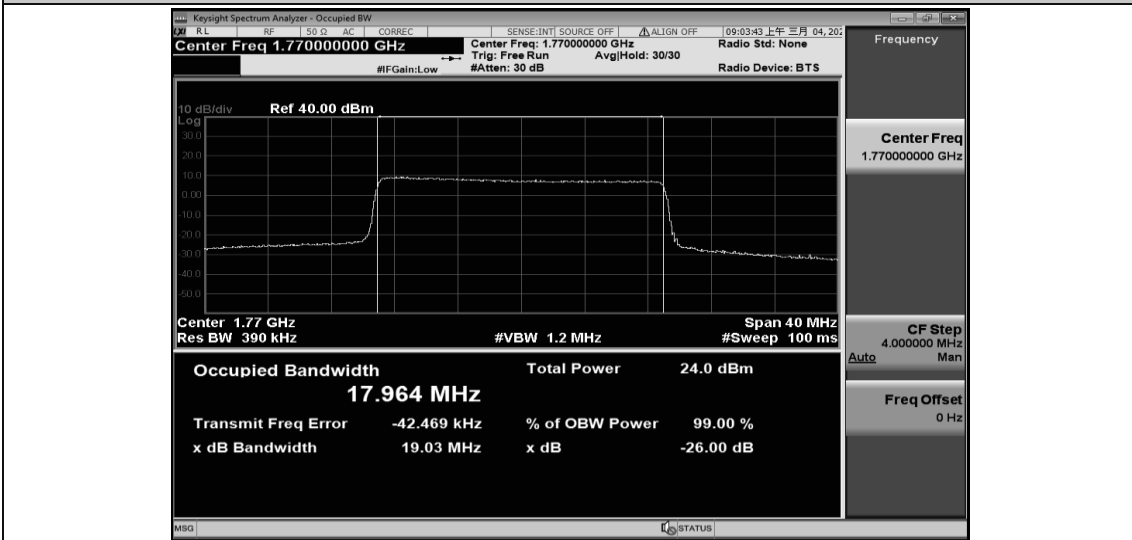

Band66-20MHz-QPSK-132572-100RB#0-17.964