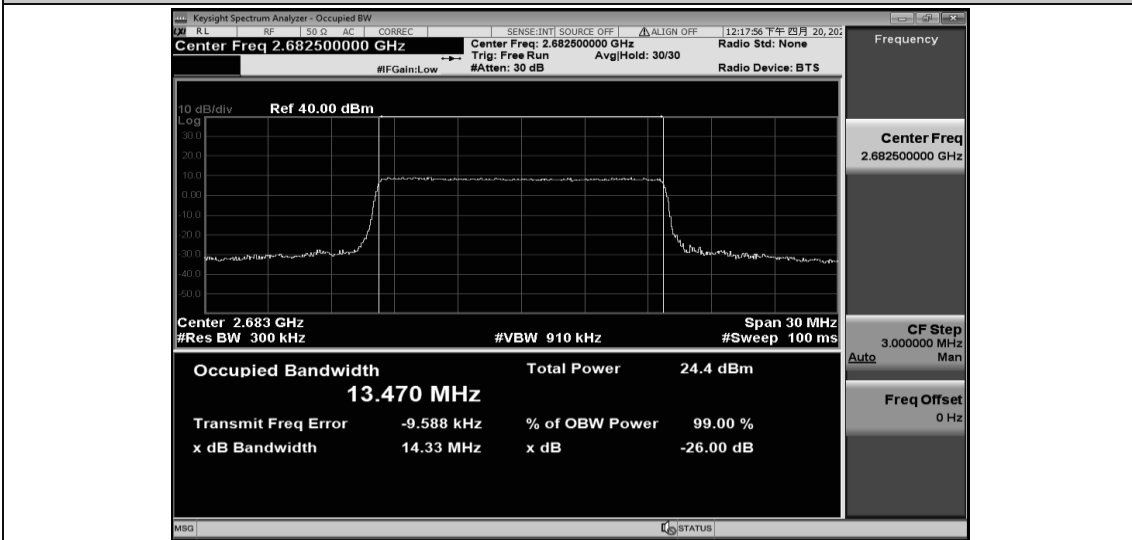

Band41-15MHz-QPSK-41515-75RB#0-13.472

Band41-15MHz-16QAM-39725-75RB#0-13.470

Band41-15MHz-16QAM-40620-75RB#0-13.470

Band41-15MHz-16QAM-41515-75RB#0-13.470

Band41-20MHz-QPSK-39750-100RB#0-17.929

Band41-20MHz-QPSK-40620-100RB#0-17.937