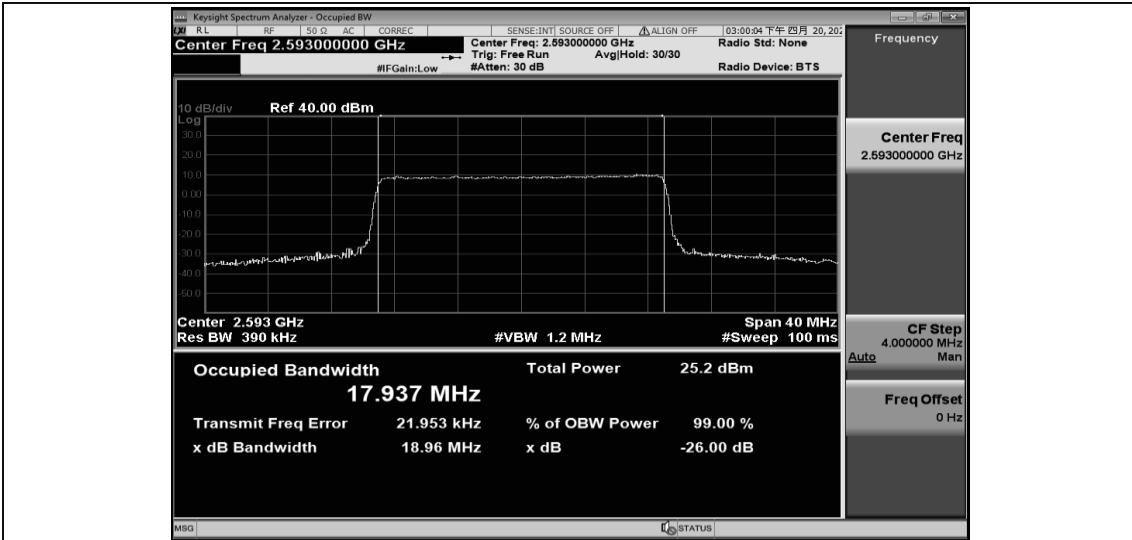

Band41-15MHz-QPSK-41515-75RB#0-13.472

Band41-15MHz-16QAM-39725-75RB#0-13.470

Band41-15MHz-16QAM-40620-75RB#0-13.470

Band41-15MHz-16QAM-41515-75RB#0-13.470

Band41-20MHz-QPSK-39750-100RB#0-17.929

Band41-20MHz-QPSK-40620-100RB#0-17.937