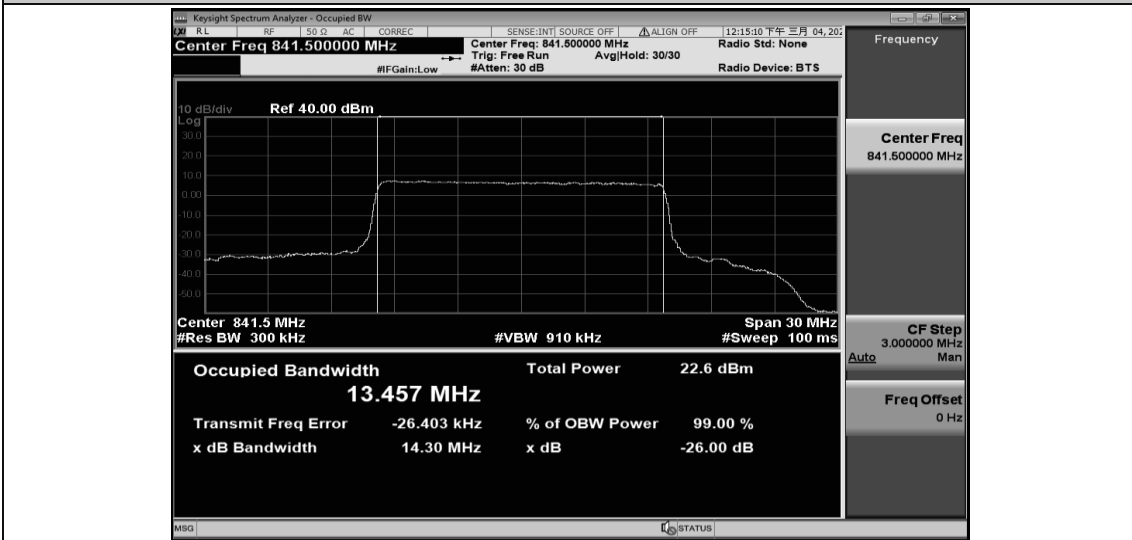

Band26-15MHz-QPSK-26965-75RB#0-13.470

Band26-15MHz-16QAM-26865-75RB#0-13.463

Band26-15MHz-16QAM-26915-75RB#0-13.464

Band26-15MHz-16QAM-26965-75RB#0-13.457

Band66-1.4MHz-QPSK-131979-6RB#0-1.0915

Band66-1.4MHz-QPSK-132322-6RB#0-1.0907