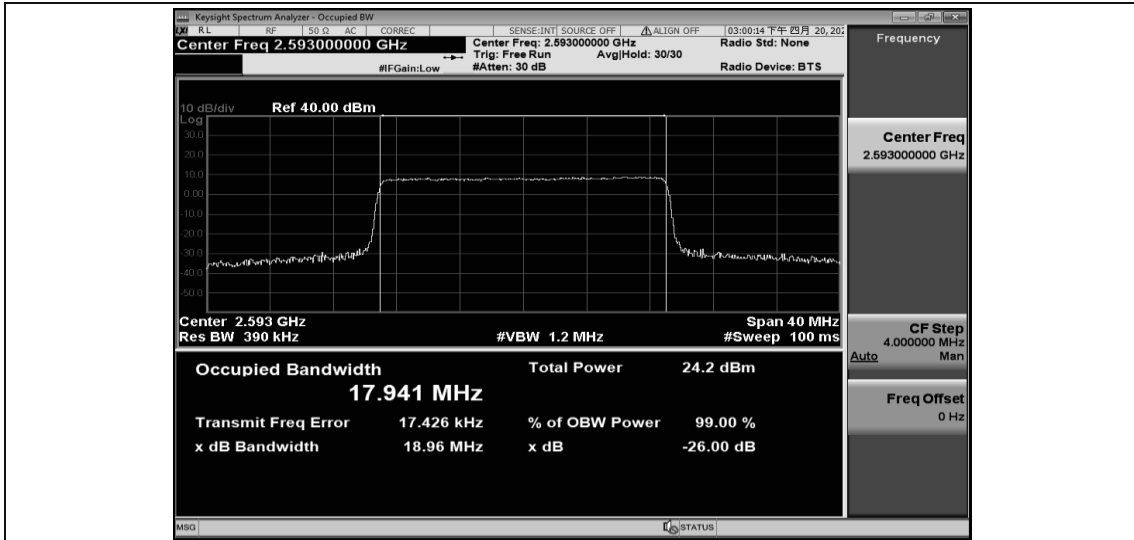

Band41-20MHz-16QAM-40620-100RB#0-17.941