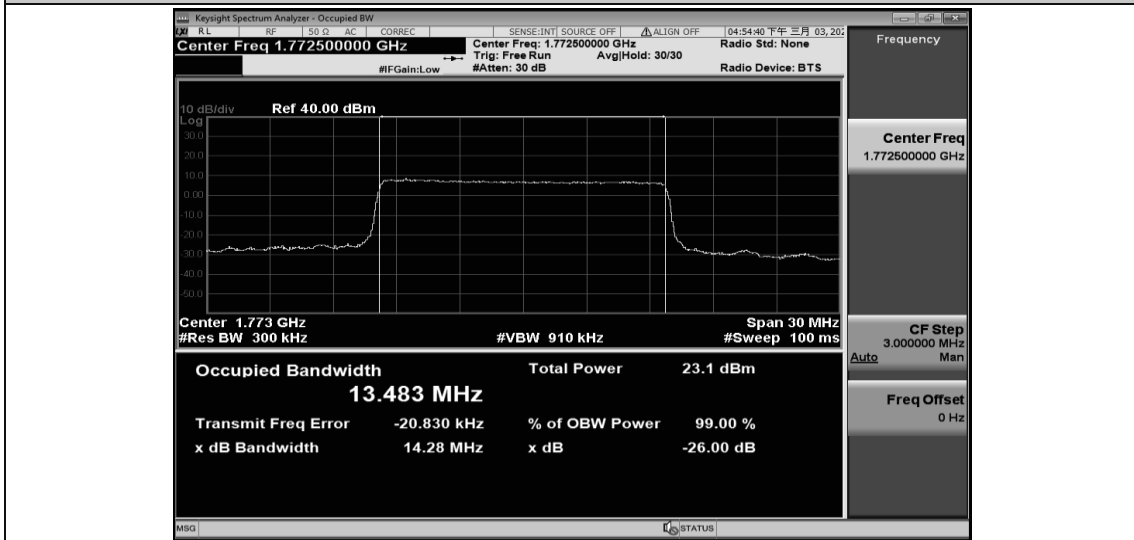

Band66-15MHz-QPSK-132597-75RB#0-13.500

Band66-15MHz-16QAM-132047-75RB#0-13.491

Band66-15MHz-16QAM-132322-75RB#0-13.477

Band66-15MHz-16QAM-132597-75RB#0-13.483

Band66-20MHz-QPSK-132072-100RB#0-17.967

Band66-20MHz-QPSK-132322-100RB#0-17.970