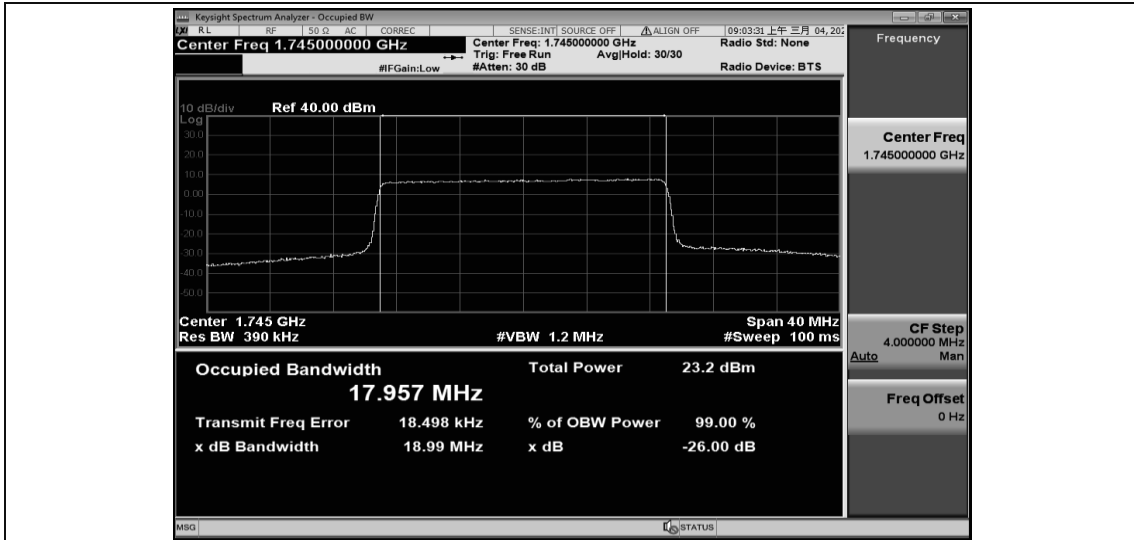

Band66-20MHz-16QAM-132322-100RB#0-17.957