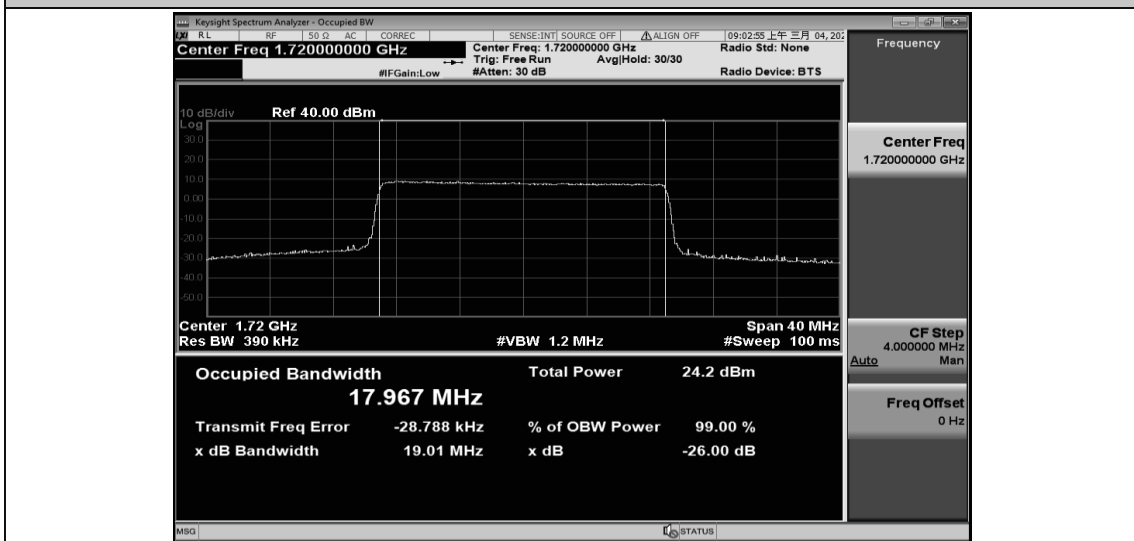

Band66-15MHz-QPSK-132597-75RB#0-13.500

Band66-15MHz-16QAM-132047-75RB#0-13.491

Band66-15MHz-16QAM-132322-75RB#0-13.477

Band66-15MHz-16QAM-132597-75RB#0-13.483

Band66-20MHz-QPSK-132072-100RB#0-17.967

Band66-20MHz-QPSK-132322-100RB#0-17.970