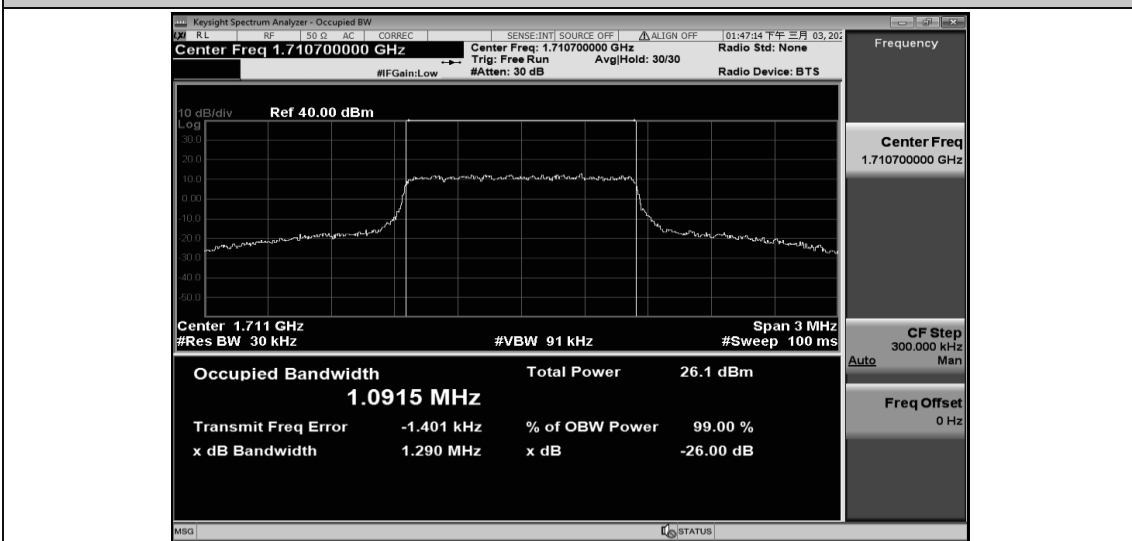

Band26-15MHz-QPSK-26965-75RB#0-13.470

Band26-15MHz-16QAM-26865-75RB#0-13.463

Band26-15MHz-16QAM-26915-75RB#0-13.464

Band26-15MHz-16QAM-26965-75RB#0-13.457

Band66-1.4MHz-QPSK-131979-6RB#0-1.0915

Band66-1.4MHz-QPSK-132322-6RB#0-1.0907