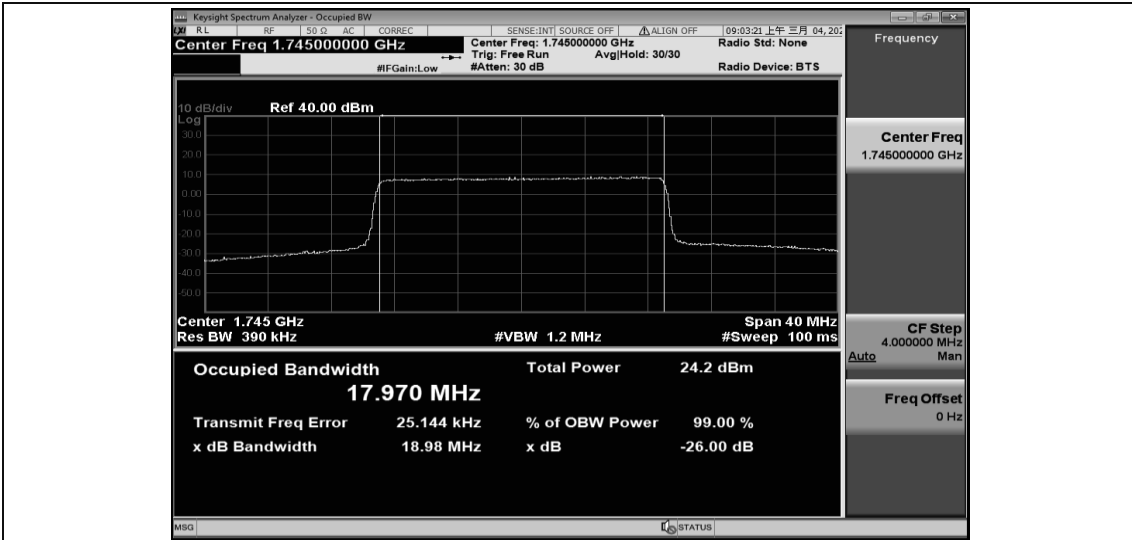

Band66-15MHz-QPSK-132597-75RB#0-13.500

Band66-15MHz-16QAM-132047-75RB#0-13.491

Band66-15MHz-16QAM-132322-75RB#0-13.477

Band66-15MHz-16QAM-132597-75RB#0-13.483

Band66-20MHz-QPSK-132072-100RB#0-17.967

Band66-20MHz-QPSK-132322-100RB#0-17.970