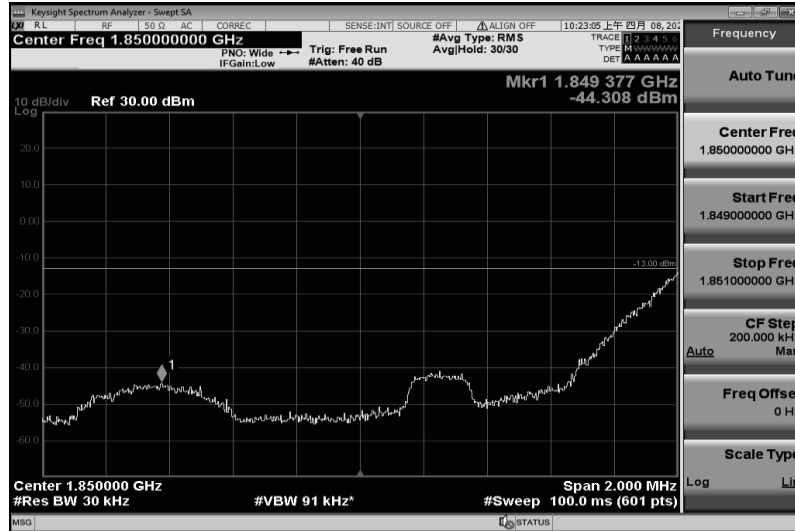

Band2-1.4MHz-QPSK-18607-1RB#5