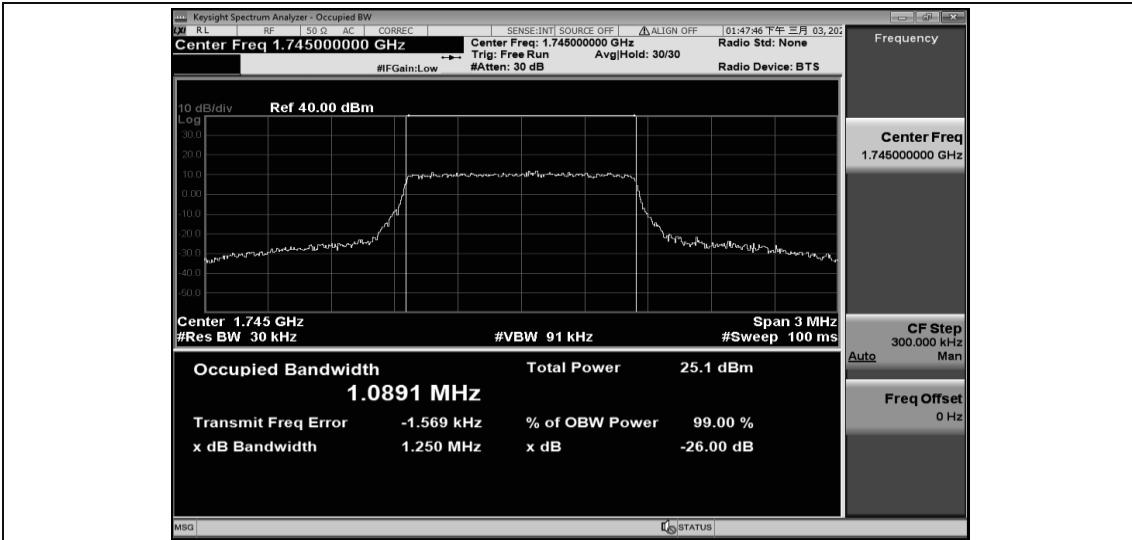

Band66-1.4MHz-16QAM-132322-6RB#0-1.0891