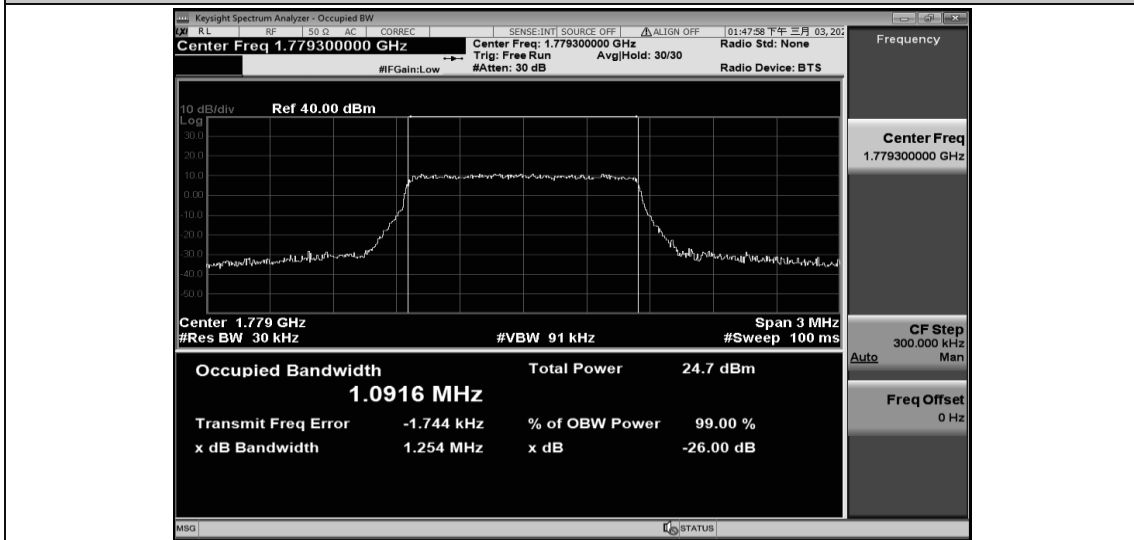

Band66-1.4MHz-QPSK-132665-6RB#0-1.0916