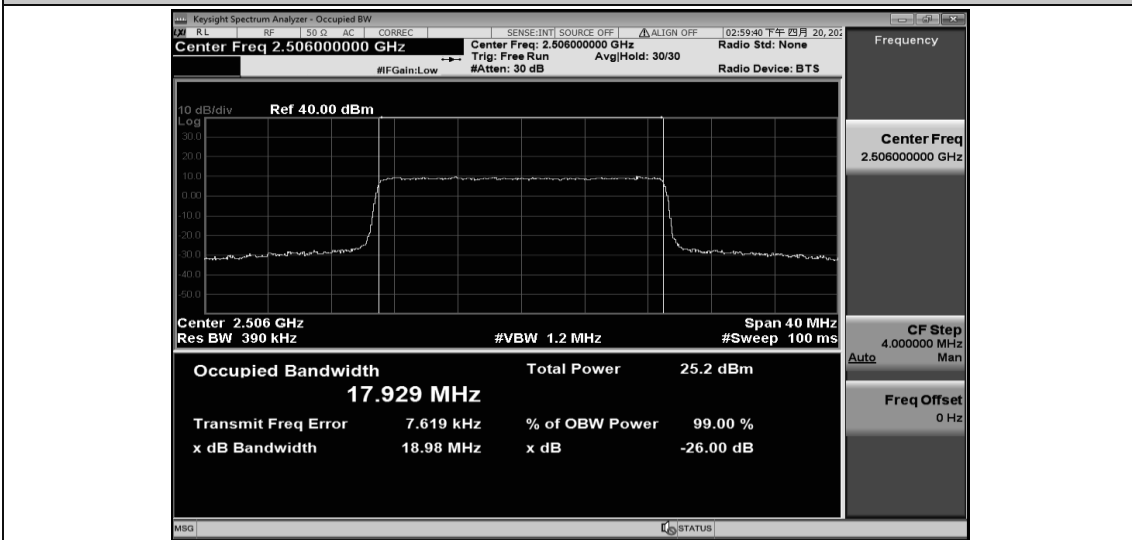

Band41-15MHz-QPSK-41515-75RB#0-13.472

Band41-15MHz-16QAM-39725-75RB#0-13.470

Band41-15MHz-16QAM-40620-75RB#0-13.470

Band41-15MHz-16QAM-41515-75RB#0-13.470

Band41-20MHz-QPSK-39750-100RB#0-17.929

Band41-20MHz-QPSK-40620-100RB#0-17.937