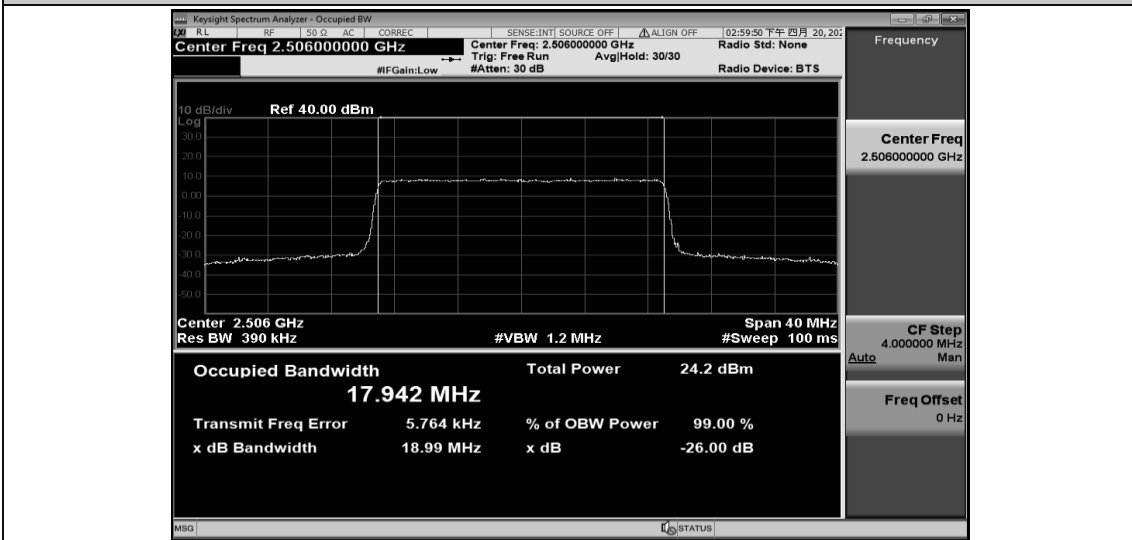

Band41-20MHz-16QAM-39750-100RB#0-17.942