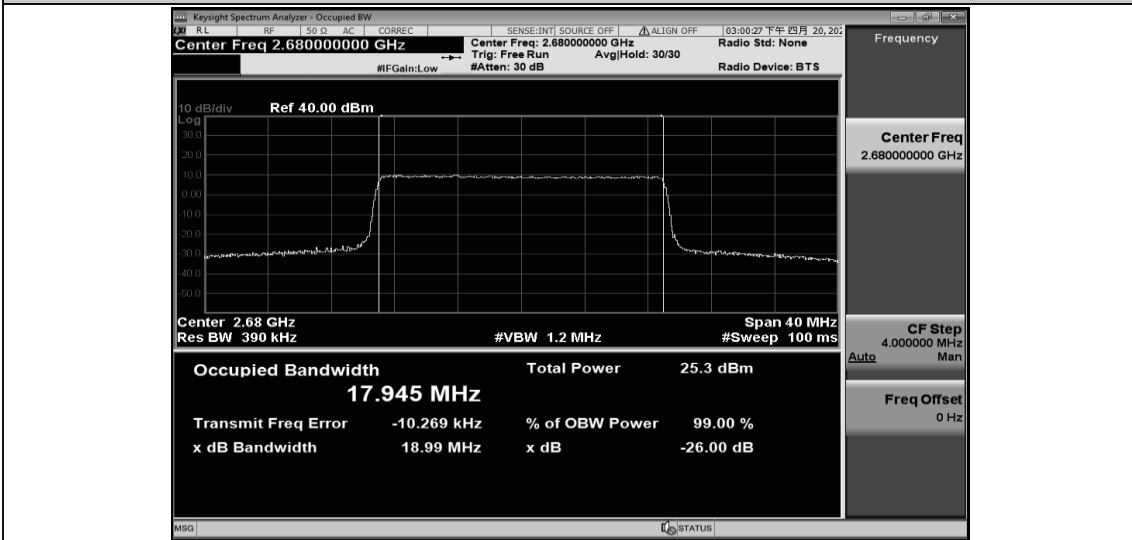

Band41-20MHz-QPSK-41490-100RB#0-17.945