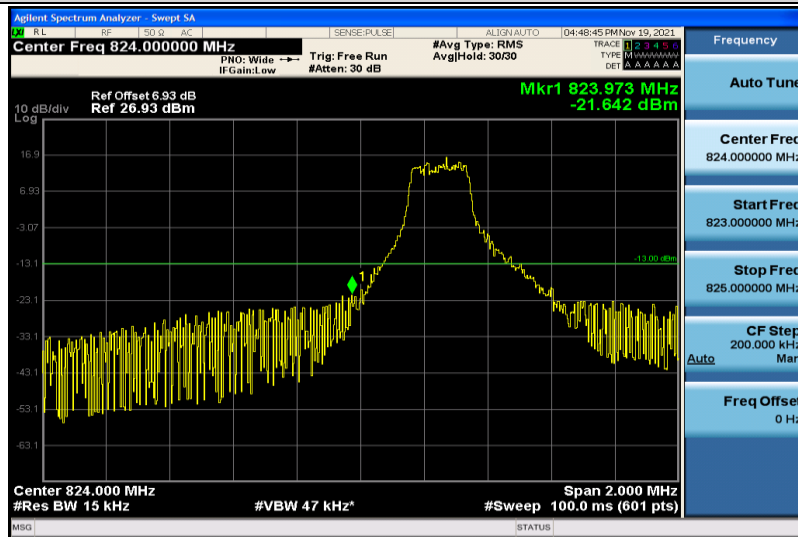

Band5-1.4MHz-QPSK-20643-6RB#0

Band5-1.4MHz-16QAM-20407-1RB#0