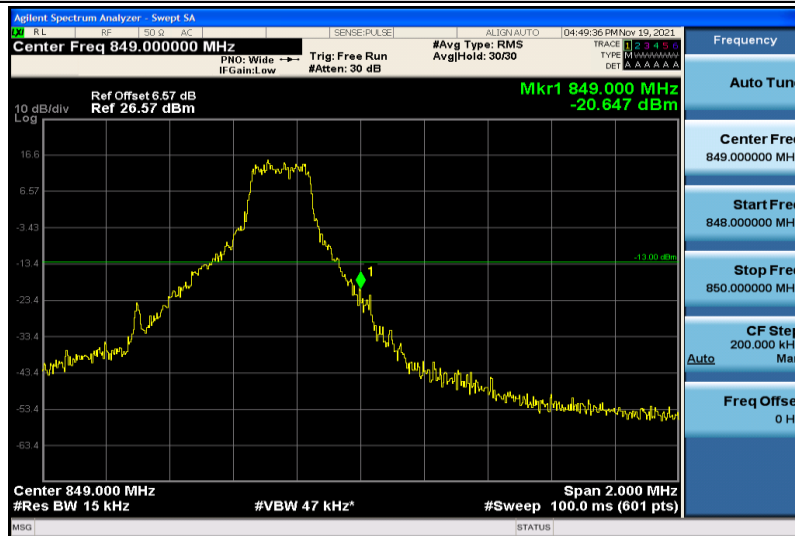

Band5-1.4MHz-16QAM-20407-6RB#0

Band5-1.4MHz-16QAM-20643-1RB#5