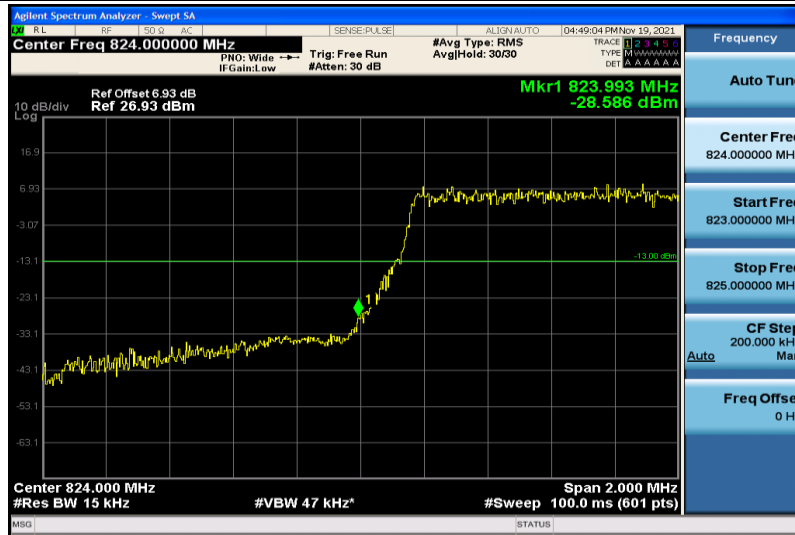

Band5-1.4MHz-16QAM-20407-1RB#0

Band5-1.4MHz-16QAM-20407-6RB#0