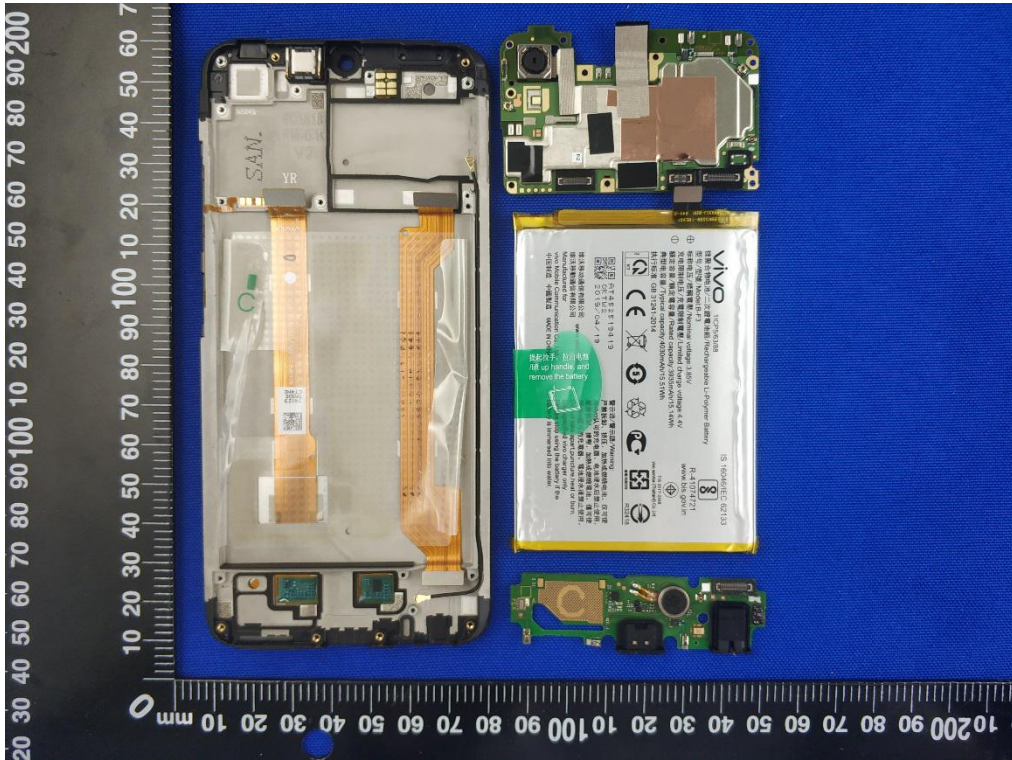

# ANNEX D EUT INTERNAL PHOTOS

EUT UNCOVER VIEW

EUT UNCOVER VIEW

EUT UNCOVER VIEW

MAIN BOARD TOP VIEW (WITH SHIELDING)

MAIN BOARD REAR VIEW (WITH SHIELDING)

MAIN BOARD TOP VIEW (WITHOUT SHIELDING)

MAIN BOARD REAR VIEW (WITHOUT SHIELDING)

MAIN BOARD TOP VIEW (WITHOUT SHIELDING)

MAIN BOARD REAR VIEW (WITHOUT SHIELDING)

Battery Photo (FRONT)

Battery Photo (REAR)