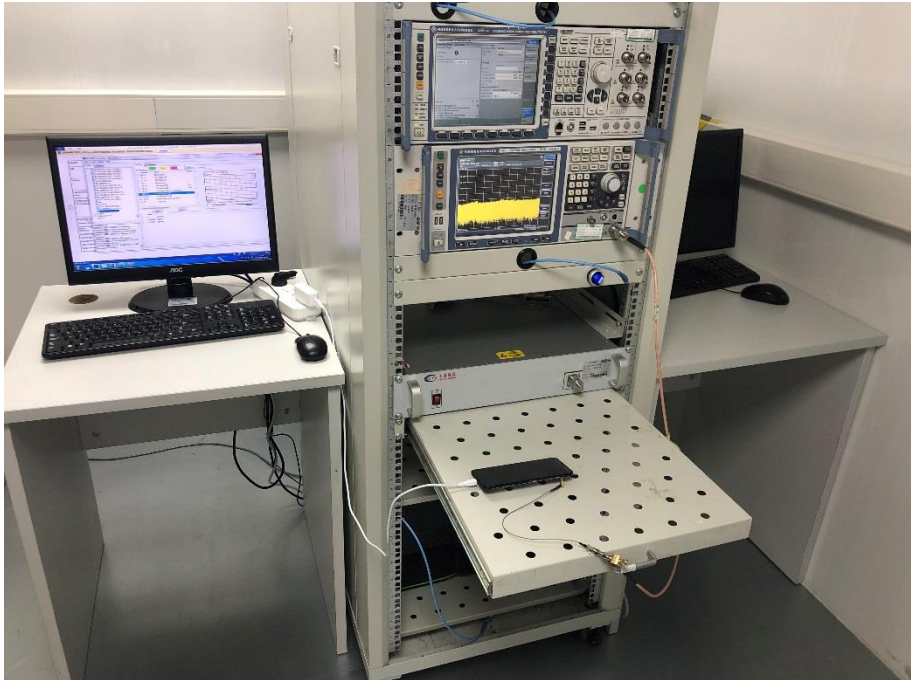

ANNEX B TEST SETUP PHOTOS

B.1 Radiated Test Photo

Below 30MHz

30MHz-1 GHz

Close-up

Above 1GHz

Close-up

30MHz-1 GHz-RF

Above 1GHz-RF

Close-up-RF

B.2 Conducted Test Photo

Conducted Test-BT3.0

Conducted Test-BLE

Conducted Test-WIFI

Conducted Test-RF

B.3 Conducted Emissions

Test Photo 1

Test Photo 2