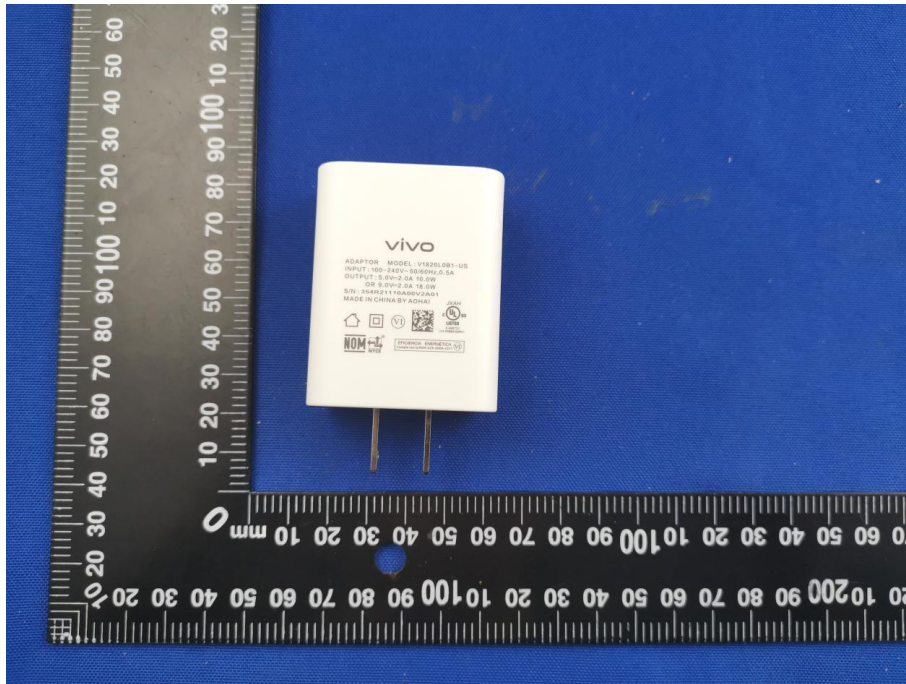

EUT EXTERNAL PHOTOS

FRONT VIEW OF EUT

BACK SIDE VIEW OF EUT

LEFT SIDE VIEW OF EUT

RIGHT SIDE OF EUT

TOP VIEW OF EUT

BOTTOM VIEW OF EUT

Accessory-Power Adapter (V1820L0B1-US (US Plug))