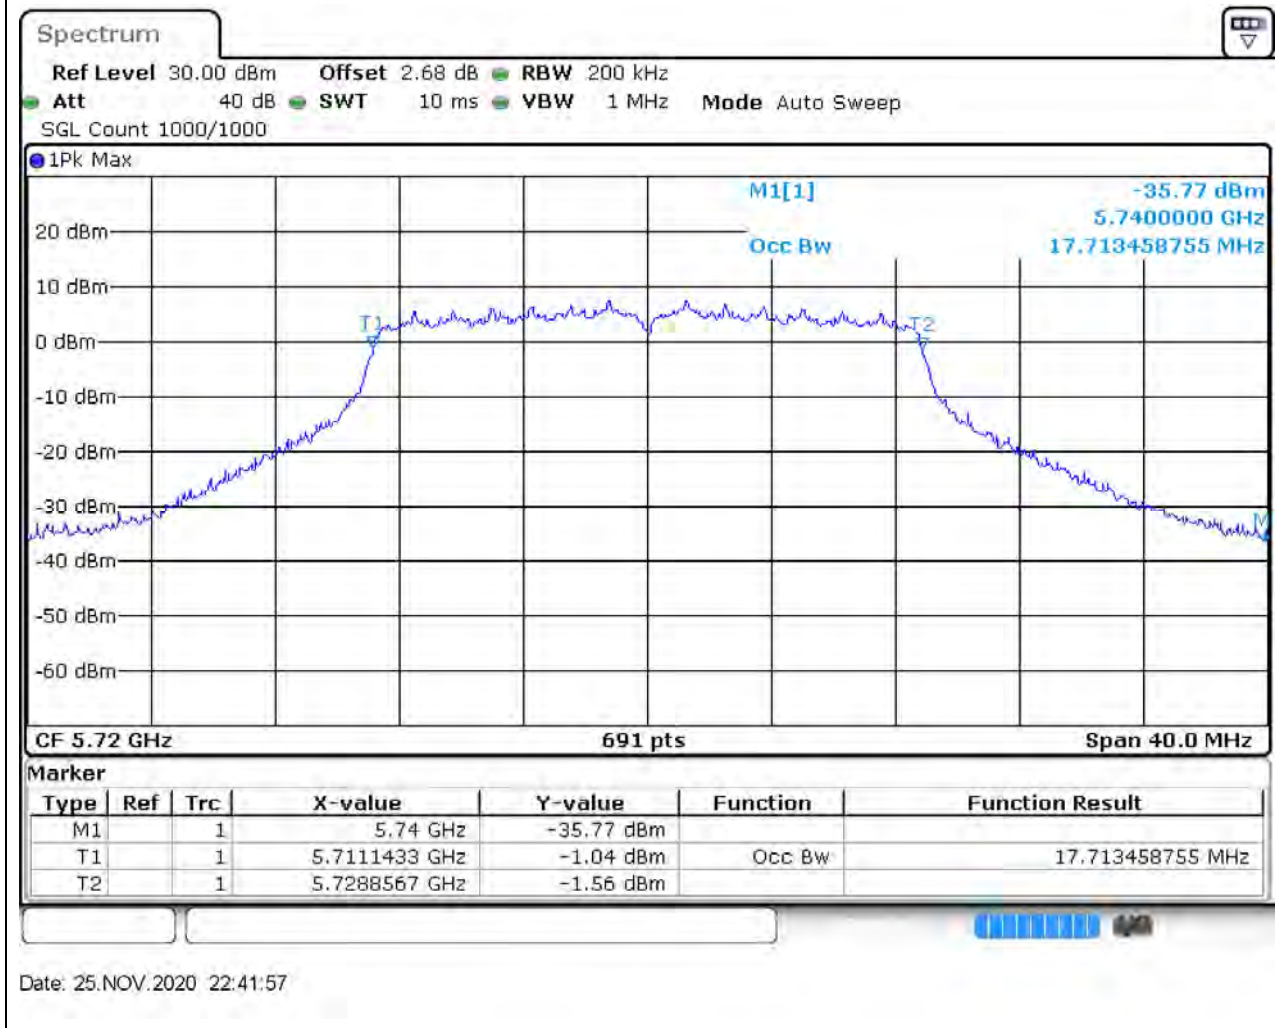

36. 802.11n_20M_Band3_CH144

36.1. A.2.2-99% Bandwidth(NTNV)

Center Frequency (MHz)	OBW Power (%)	RBW (MHz)	Detector	Limit (MHz)	OBW (MHz)	Verdict
5720	99	0.2	Peak	0	17.713459	Unknow