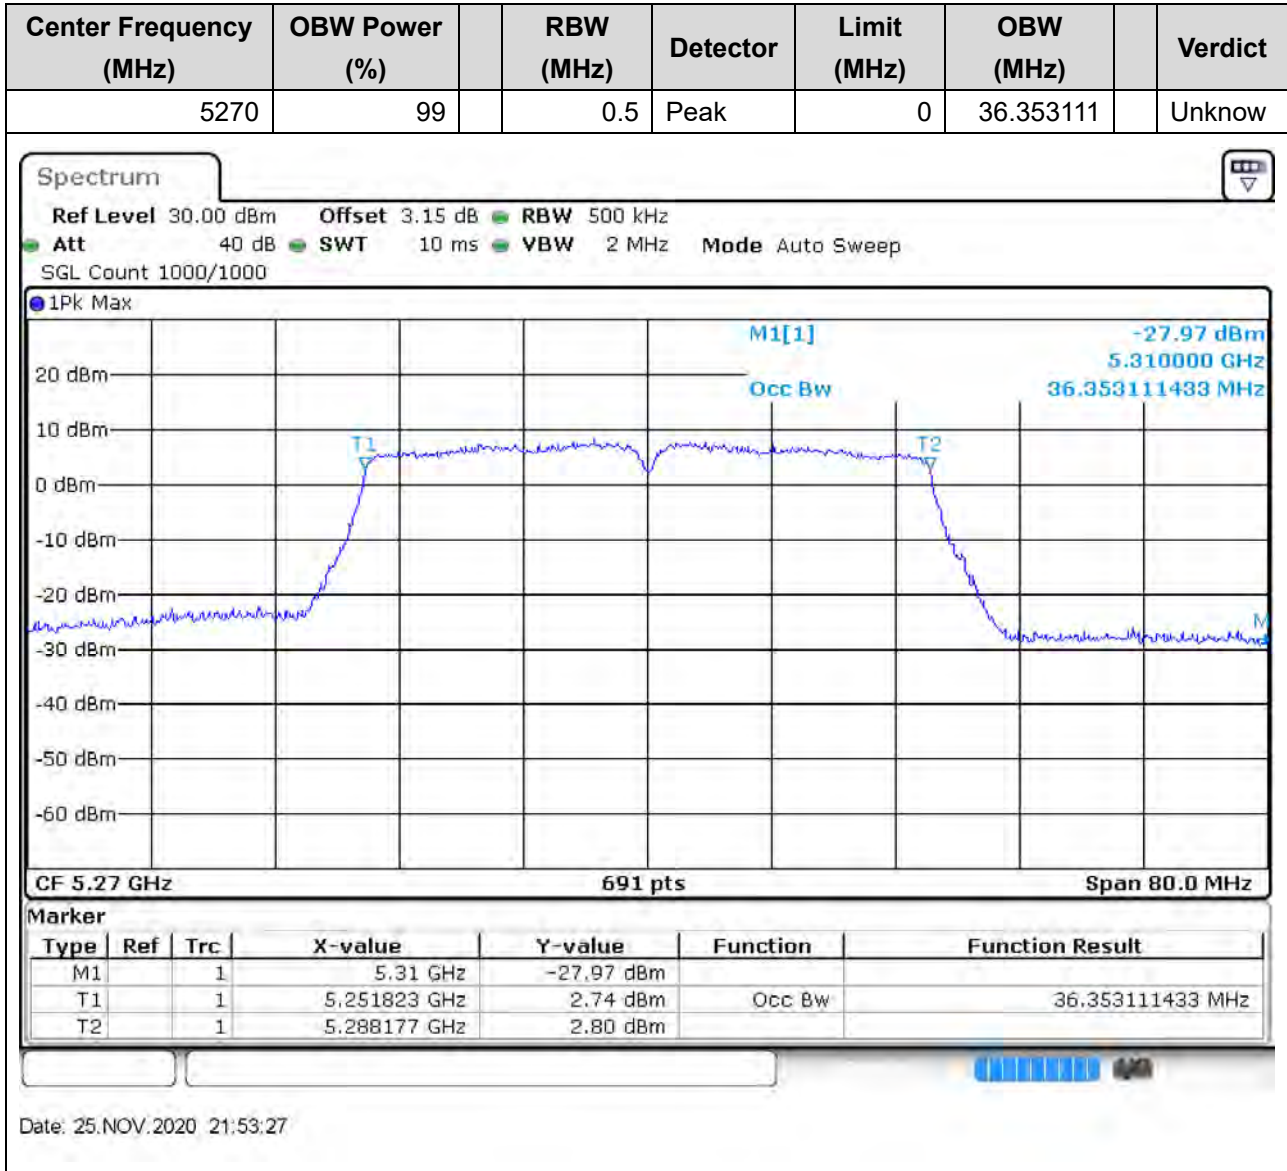

21. 802.11n_40M_Band2_L

21.1. A.2.2-99% Bandwidth(NTNV)