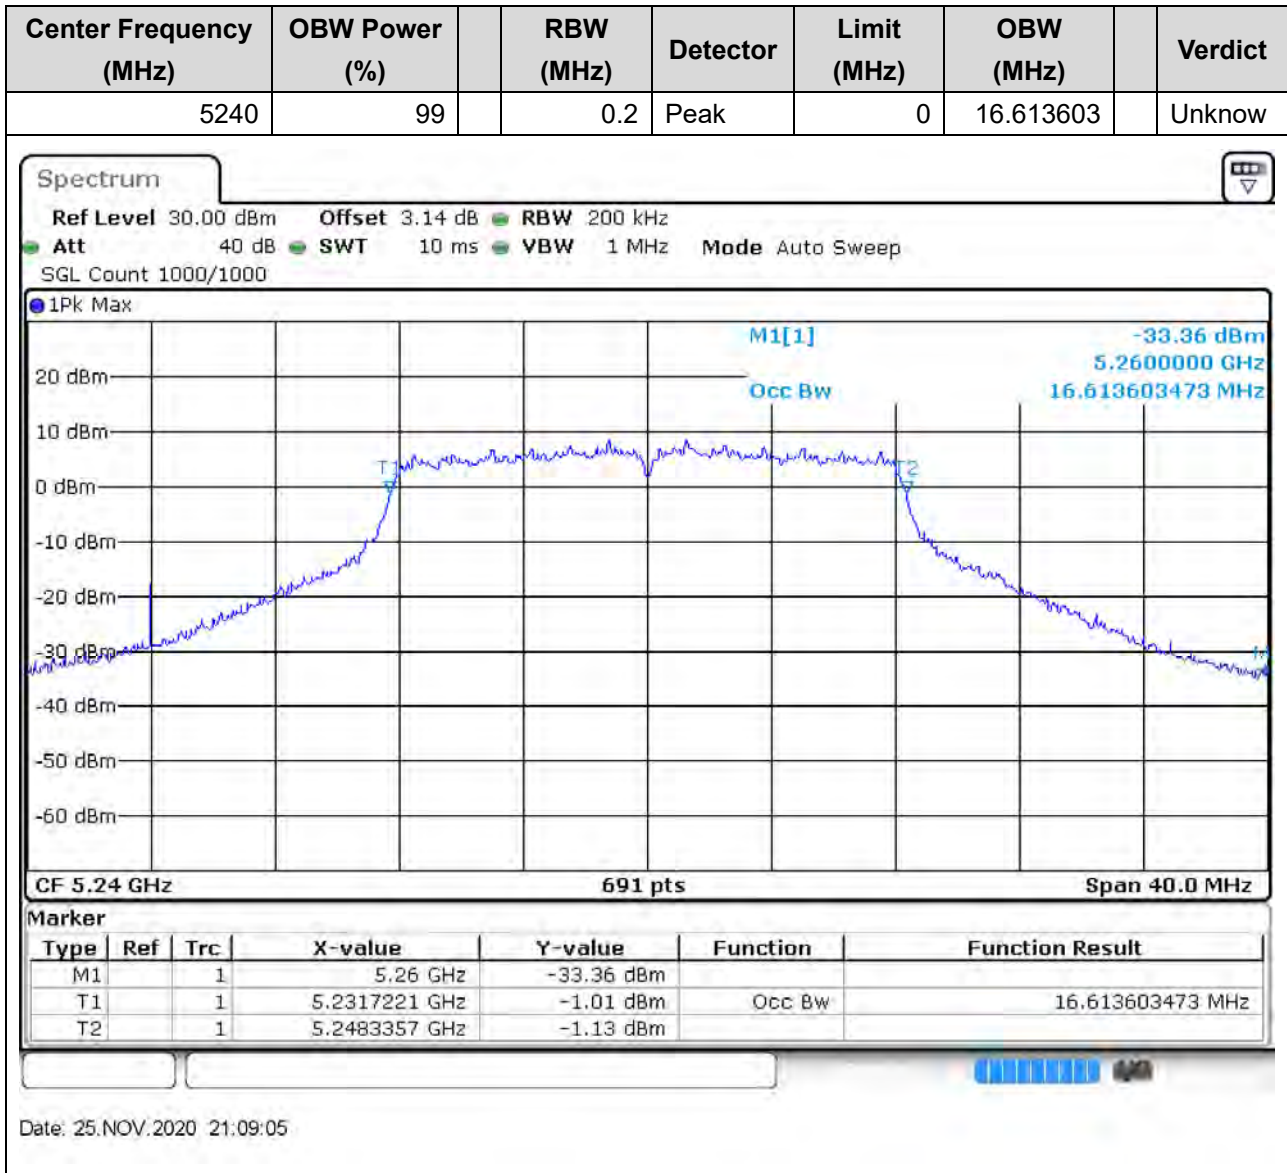

3. 802.11a_20M_Band1_H

3.1. A.2.2-99% Bandwidth(NTNV)