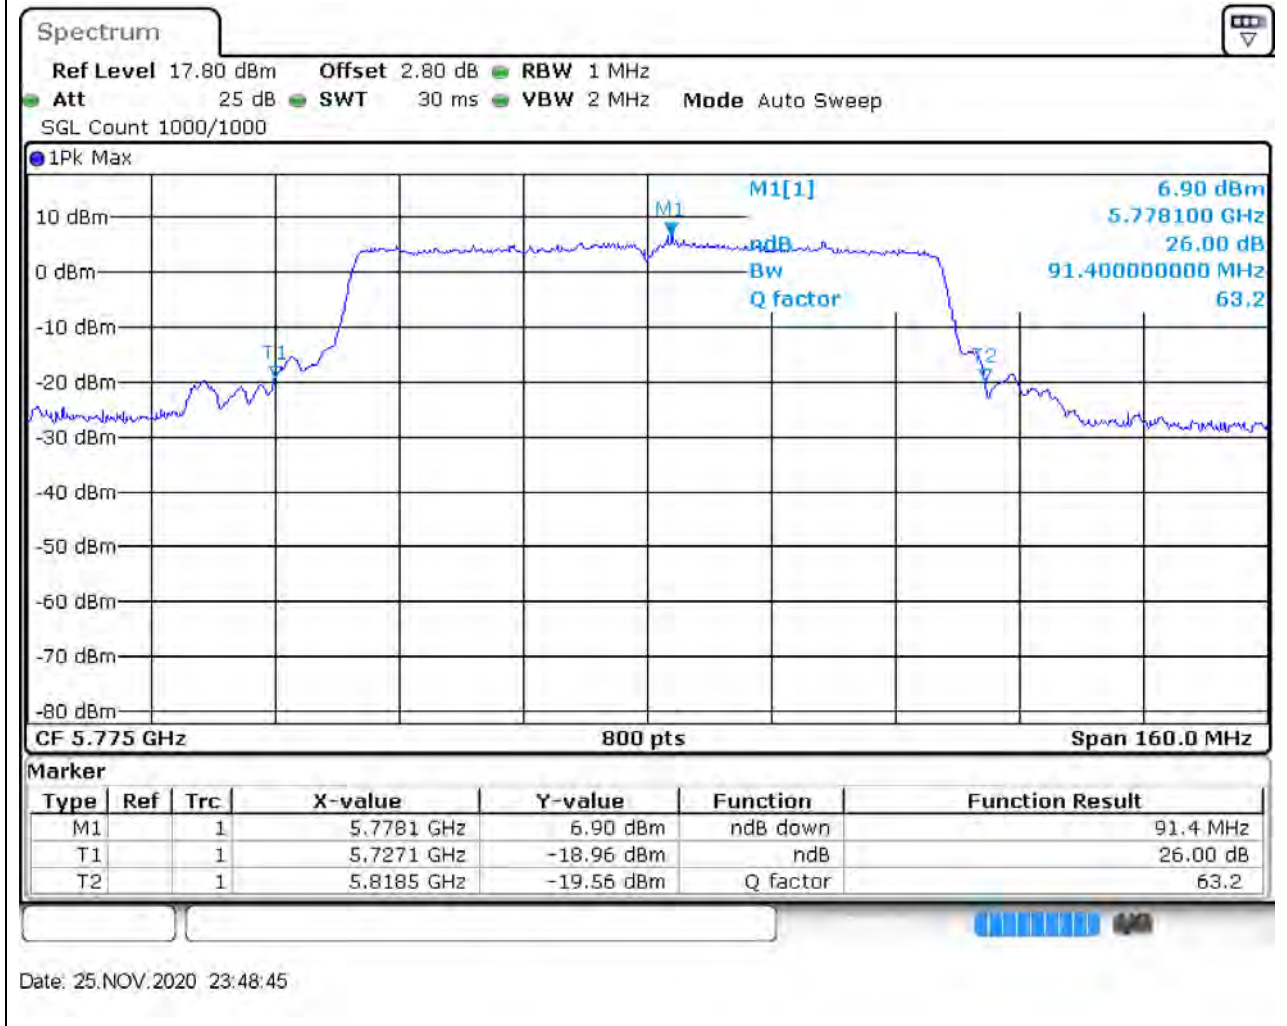

65. 802.11ac_80M_Band4_M

65.1. A.2-26dB Bandwidth(NTNV)

Center Frequency (MHz)	XdB Down	RBW (MHz)	Detector	Limit (MHz)	XdB BandWidth (MHz)	Verdict
5775	26	1	Peak	0	91.4	Unknow