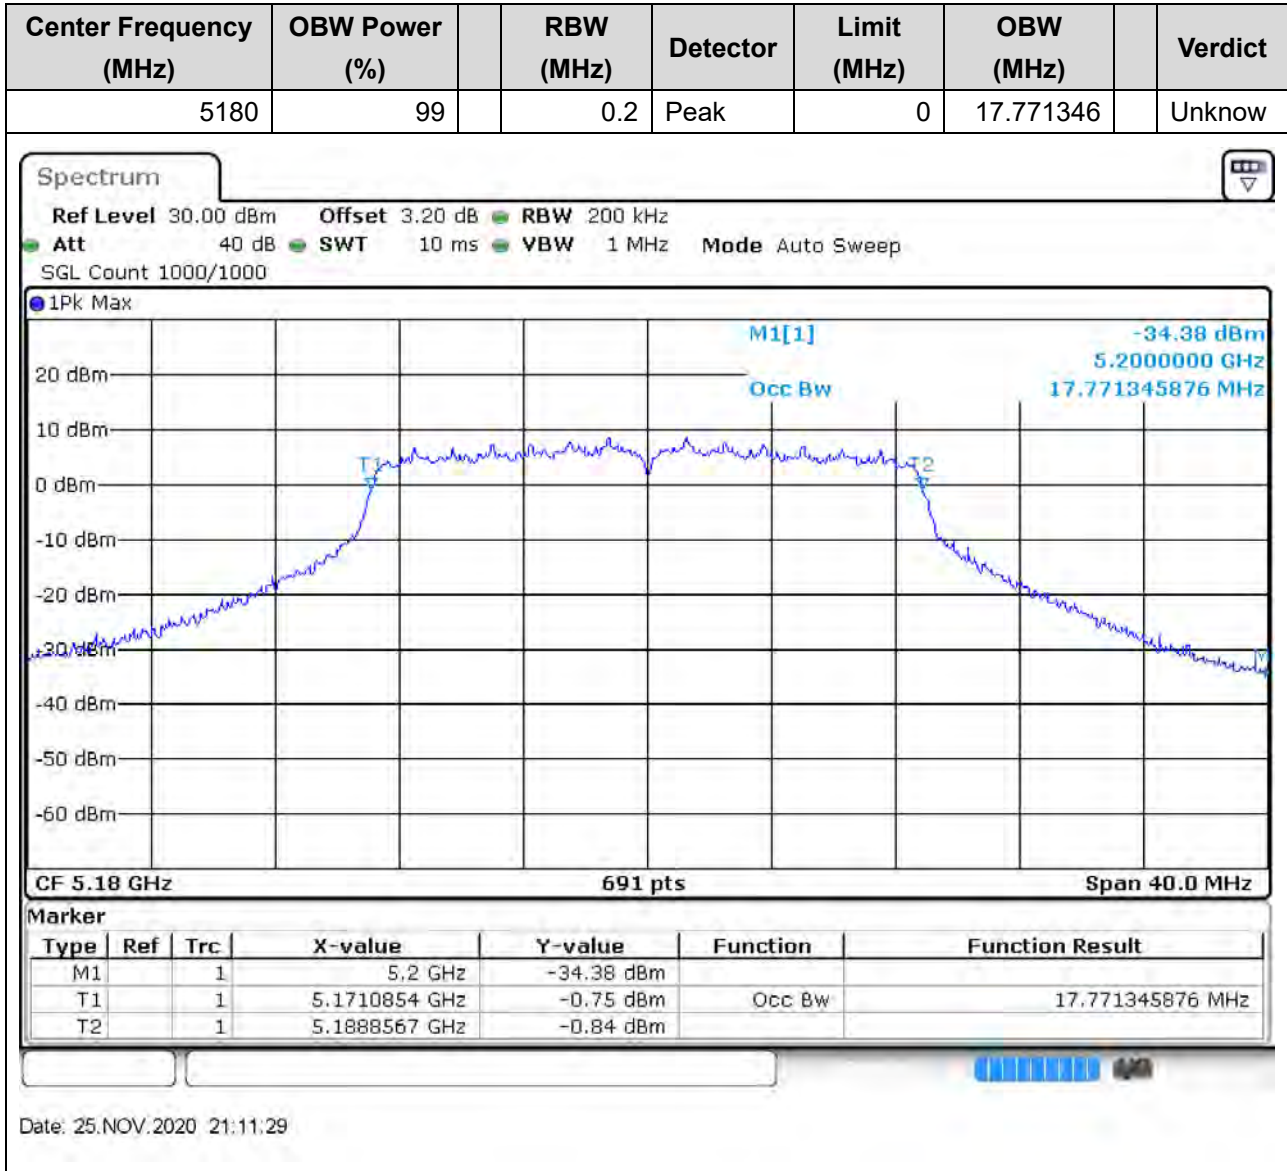

4. 802.11n_20M_Band1_L

4.1. A.2.2-99% Bandwidth(NTNV)