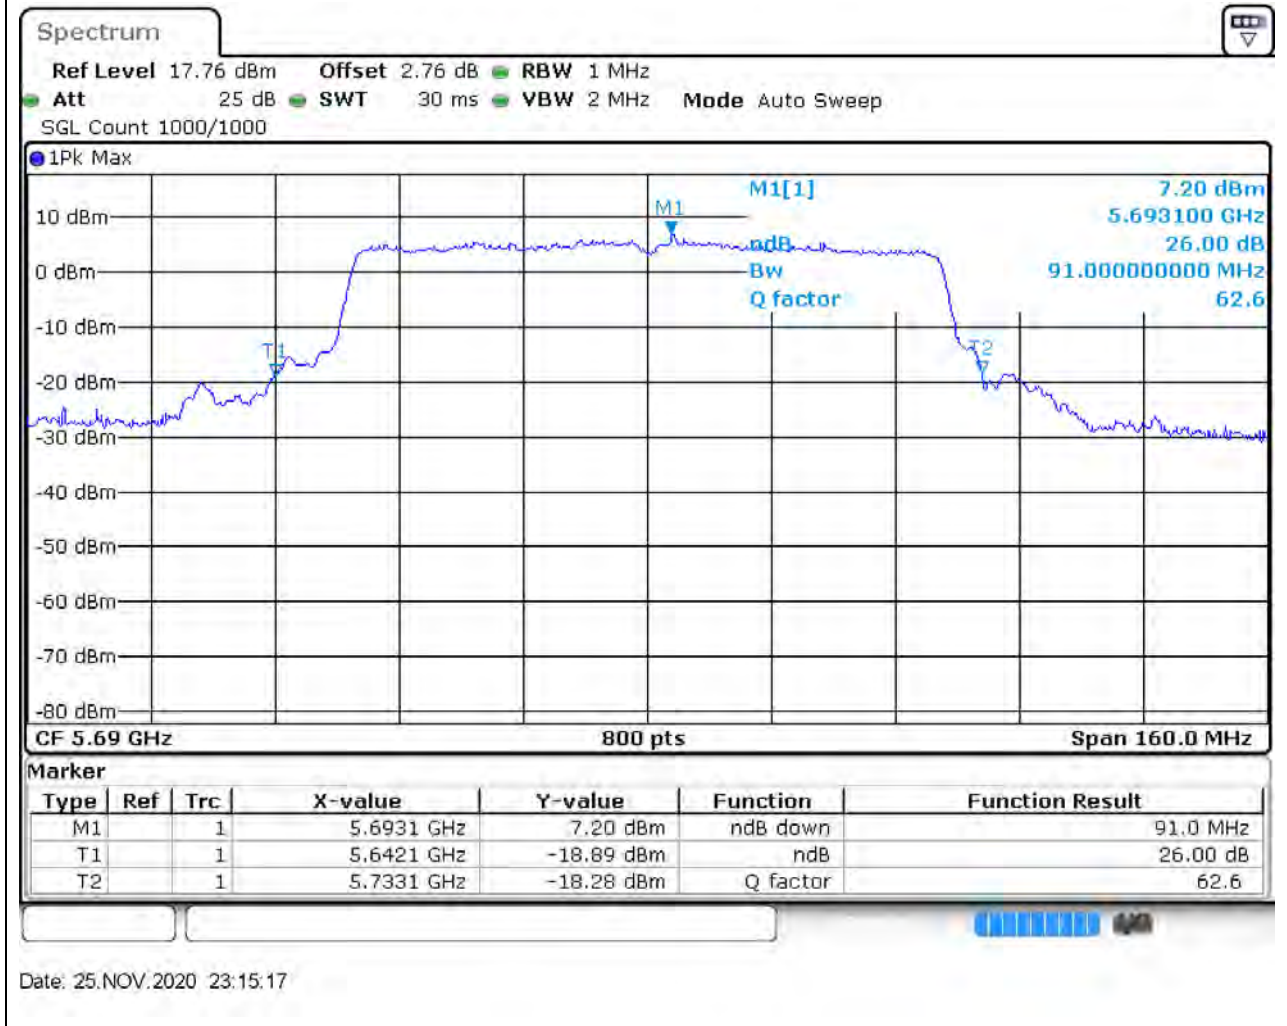

51. 802.11ac_80M_Band3_H

51.1. A.2-26dB Bandwidth(NTNV)

Center Frequency (MHz)	XdB Down	RBW (MHz)	Detector	Limit (MHz)	XdB BandWidth (MHz)	Verdict
5690	26	1	Peak	0	91	Unknow