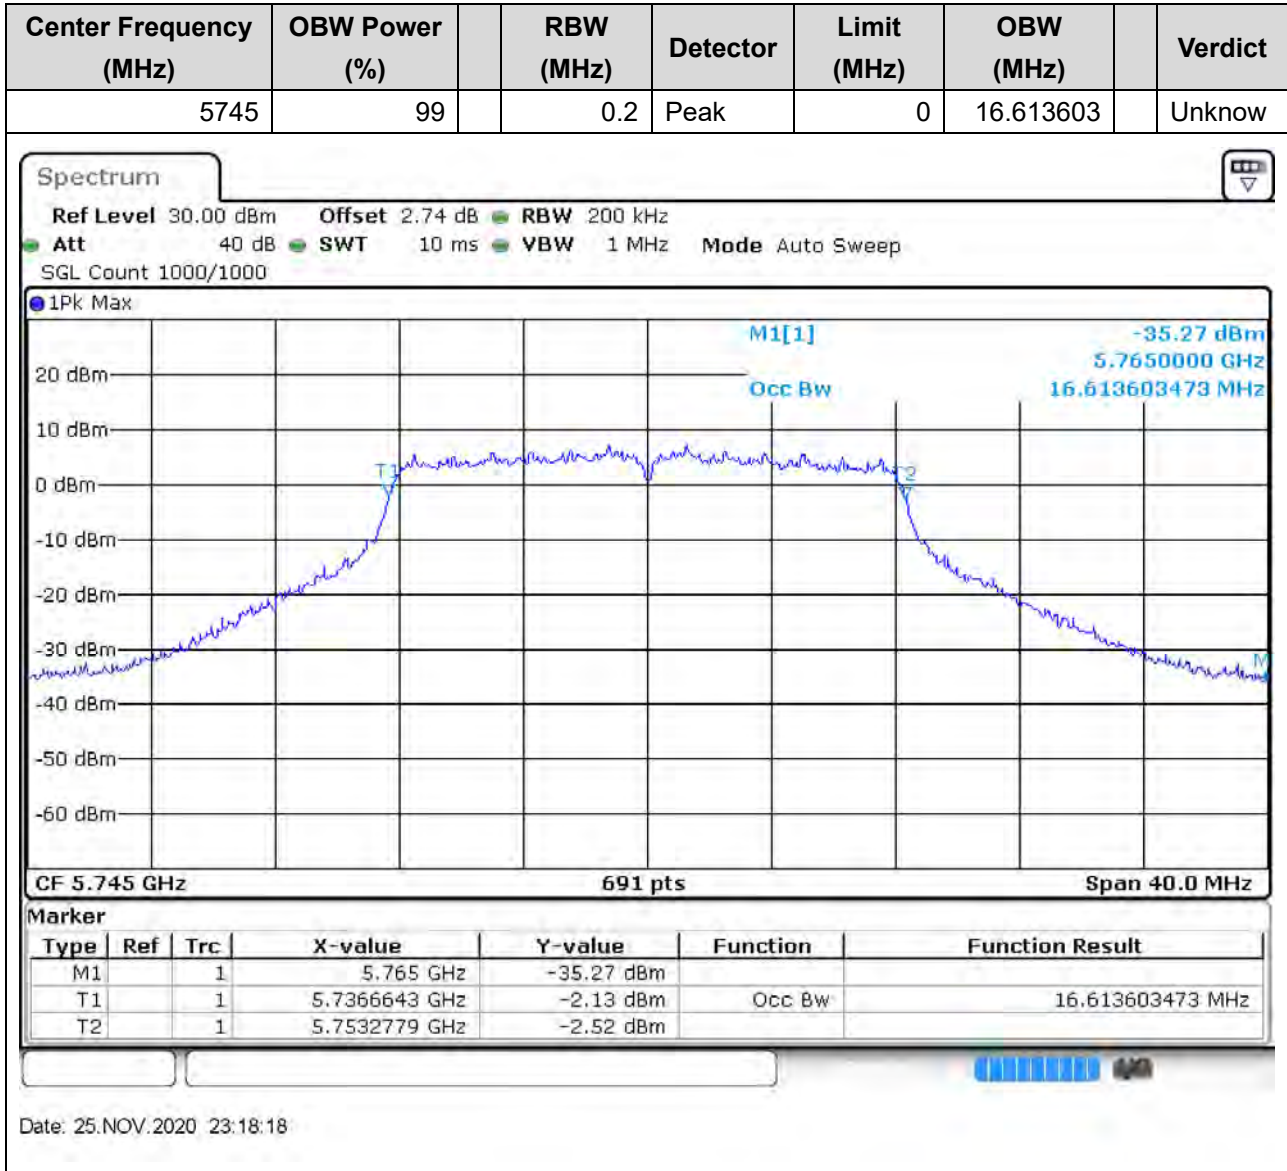

52. 802.11a_20M_Band4_L

52.1. A.2.2-99% Bandwidth(NTNV)