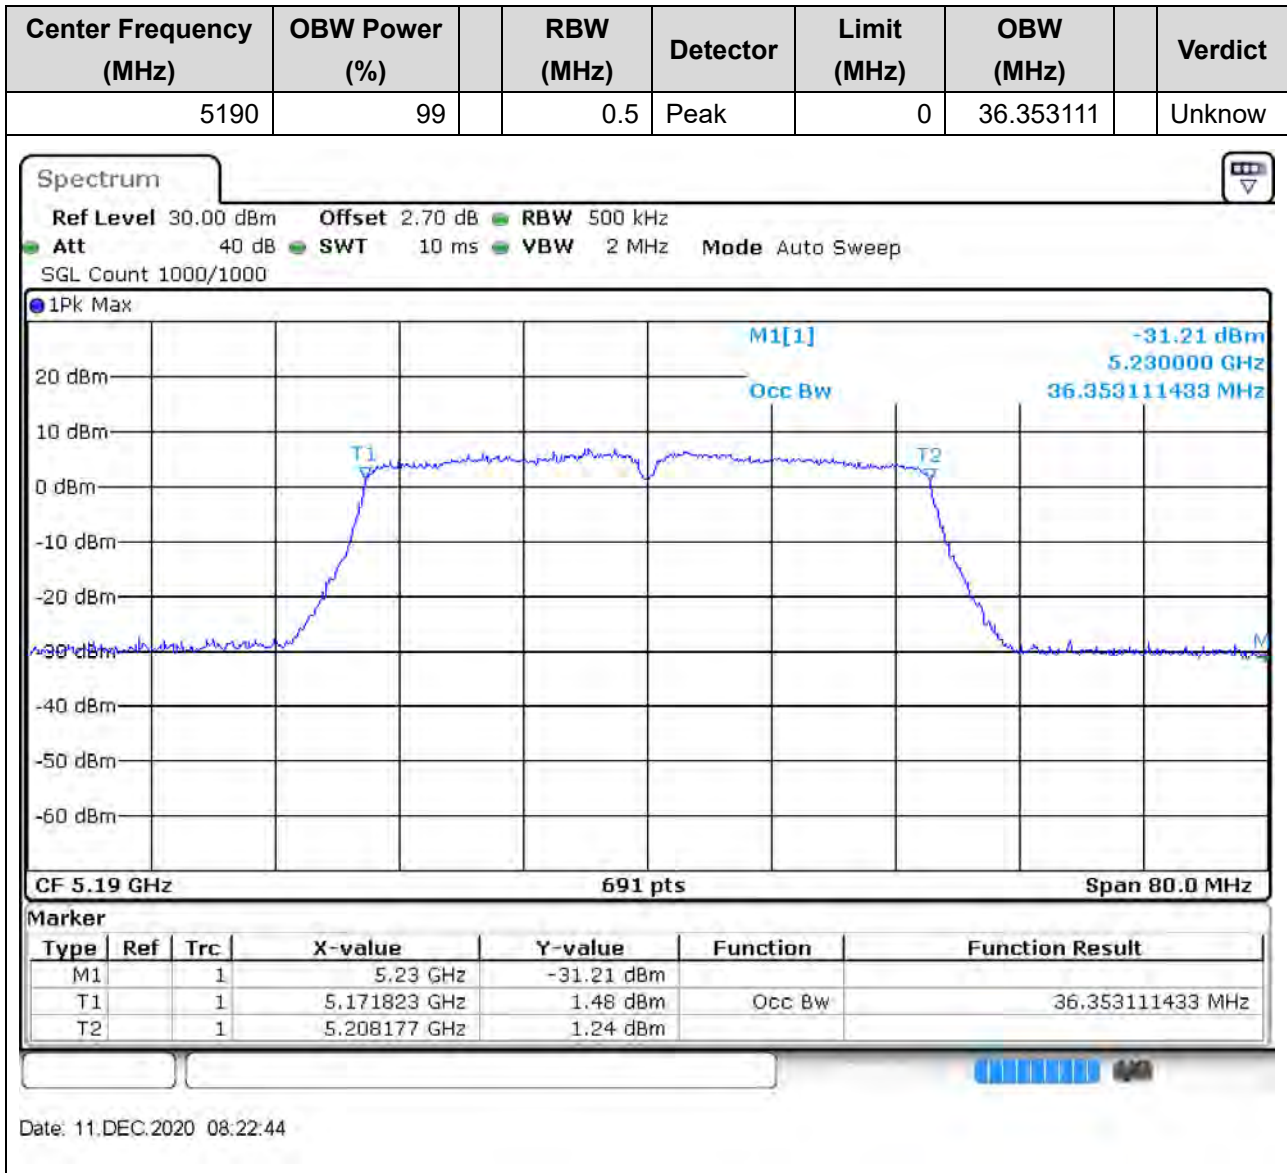

7. 802.11n_40M_Band1_L

7.2. A.2.2-99% Bandwidth(NTNV)