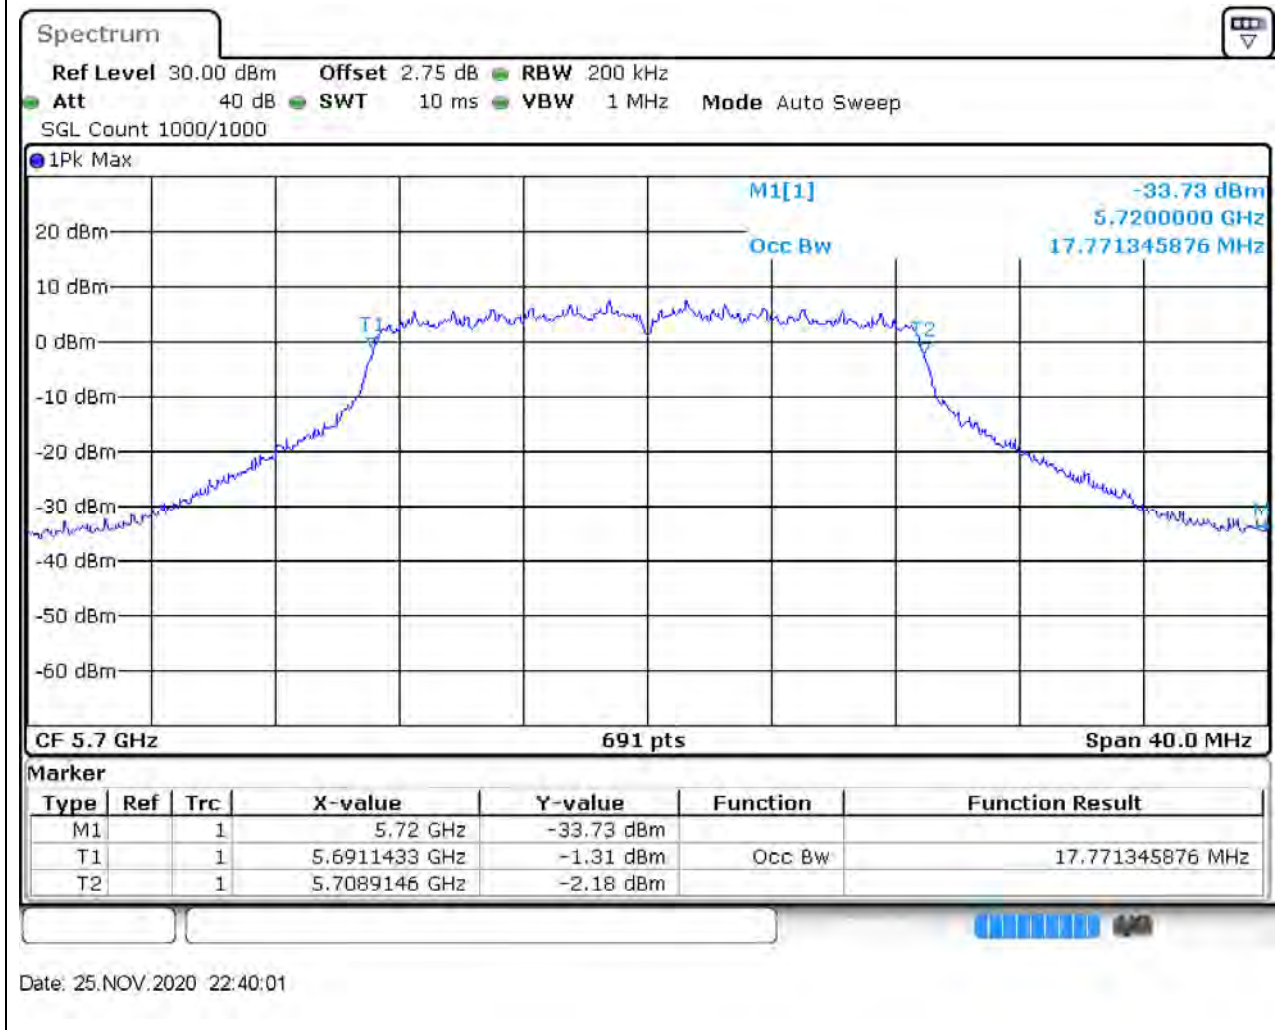

35. 802.11n_20M_Band3_H

35.1. A.2.2-99% Bandwidth(NTNV)

Center Frequency (MHz)	OBW Power (%)	RBW (MHz)	Detector	Limit (MHz)	OBW (MHz)	Verdict
5700	99	0.2	Peak	0	17.771346	Unknow