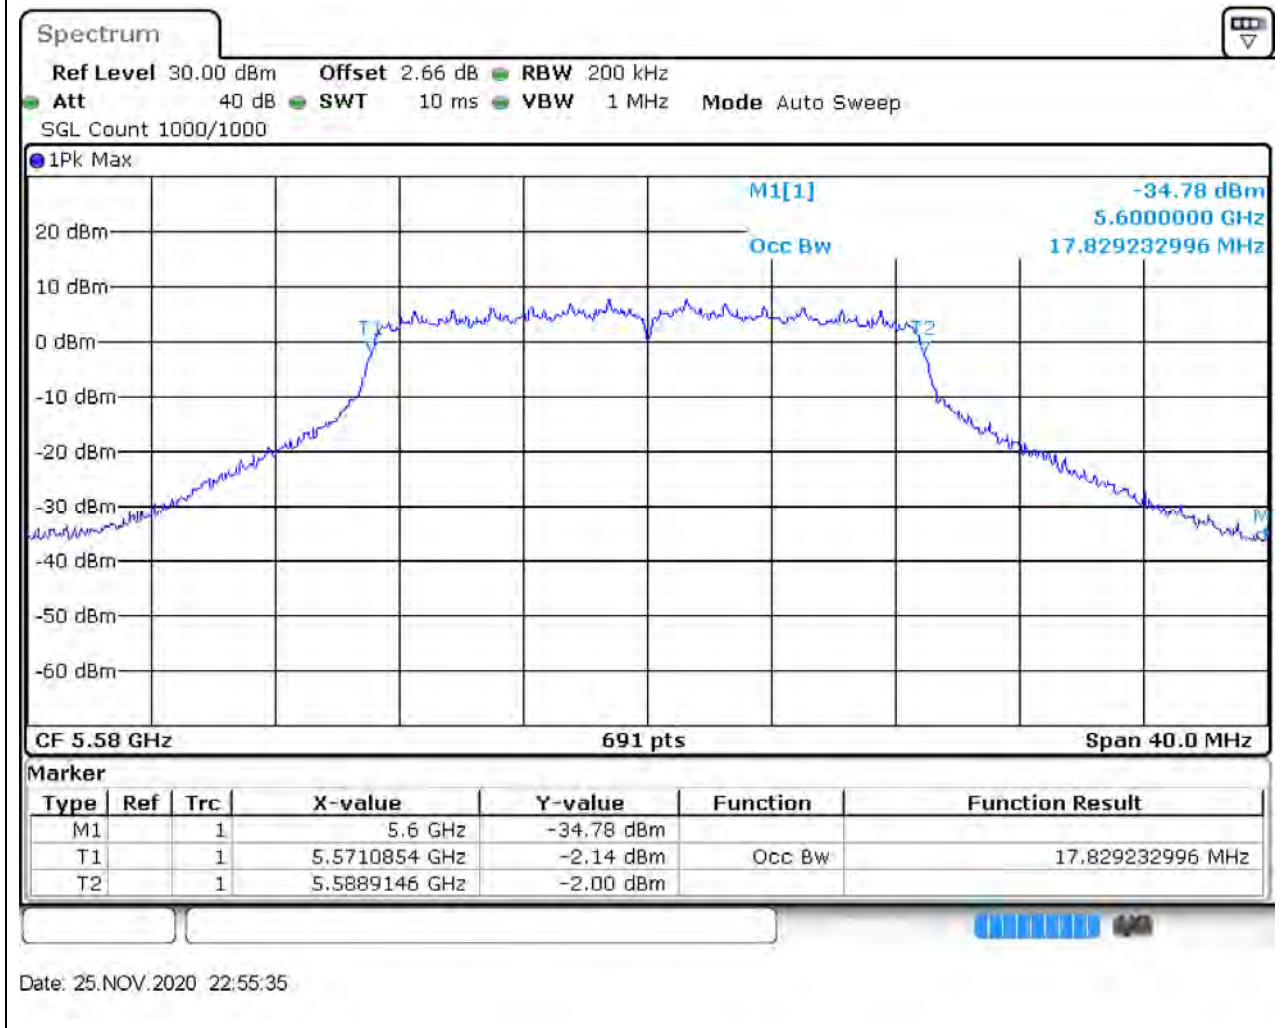

42. 802.11ac_20M_Band3_M

42.1. A.2.2-99% Bandwidth(NTNV)

Center Frequency (MHz)	OBW Power (%)	RBW (MHz)	Detector	Limit (MHz)	OBW (MHz)	Verdict
5580	99	0.2	Peak	0	17.829233	Unknow