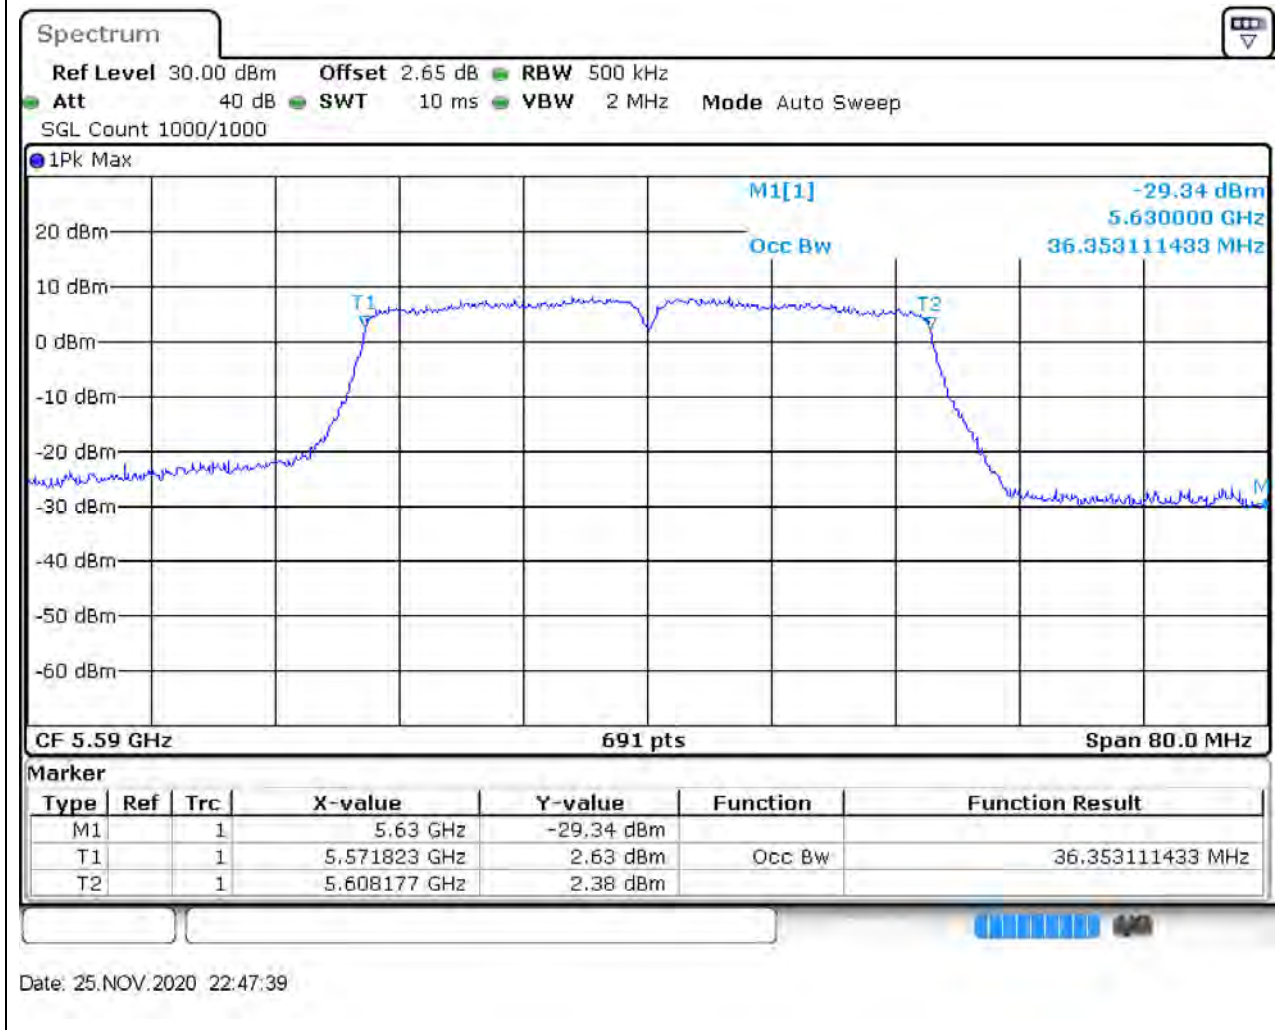

38. 802.11n_40M_Band3_M

38.1. A.2.2-99% Bandwidth(NTNV)

Center Frequency (MHz)	OBW Power (%)	RBW (MHz)	Detector	Limit (MHz)	OBW (MHz)	Verdict
5590	99	0.5	Peak	0	36.353111	Unknow