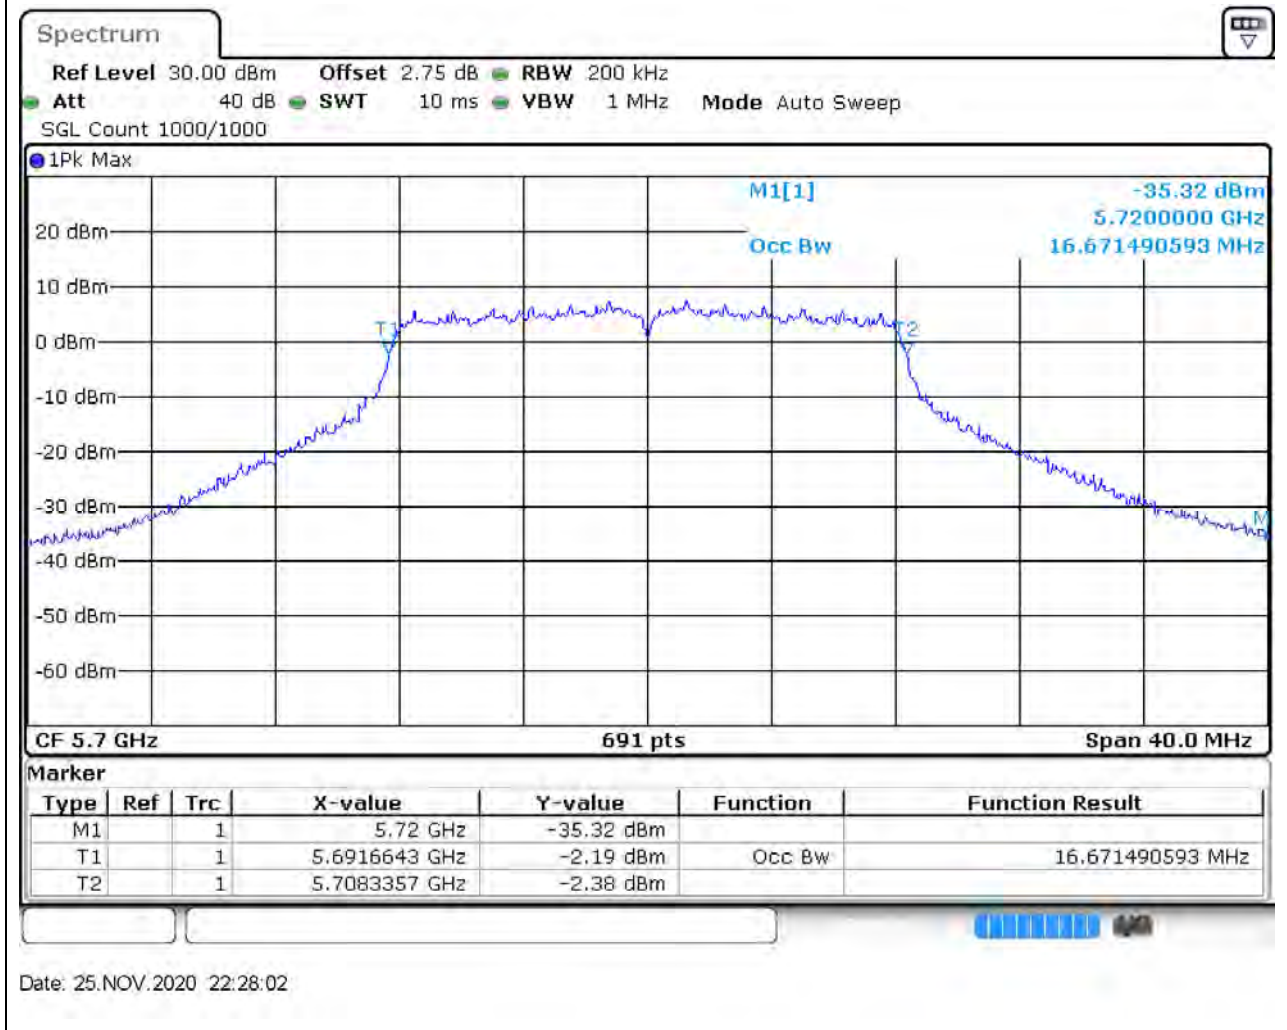

31. 802.11a_20M_Band3_H

31.1. A.2.2-99% Bandwidth(NTNV)

Center Frequency (MHz)	OBW Power (%)	RBW (MHz)	Detector	Limit (MHz)	OBW (MHz)	Verdict
5700	99	0.2	Peak	0	16.671491	Unknow