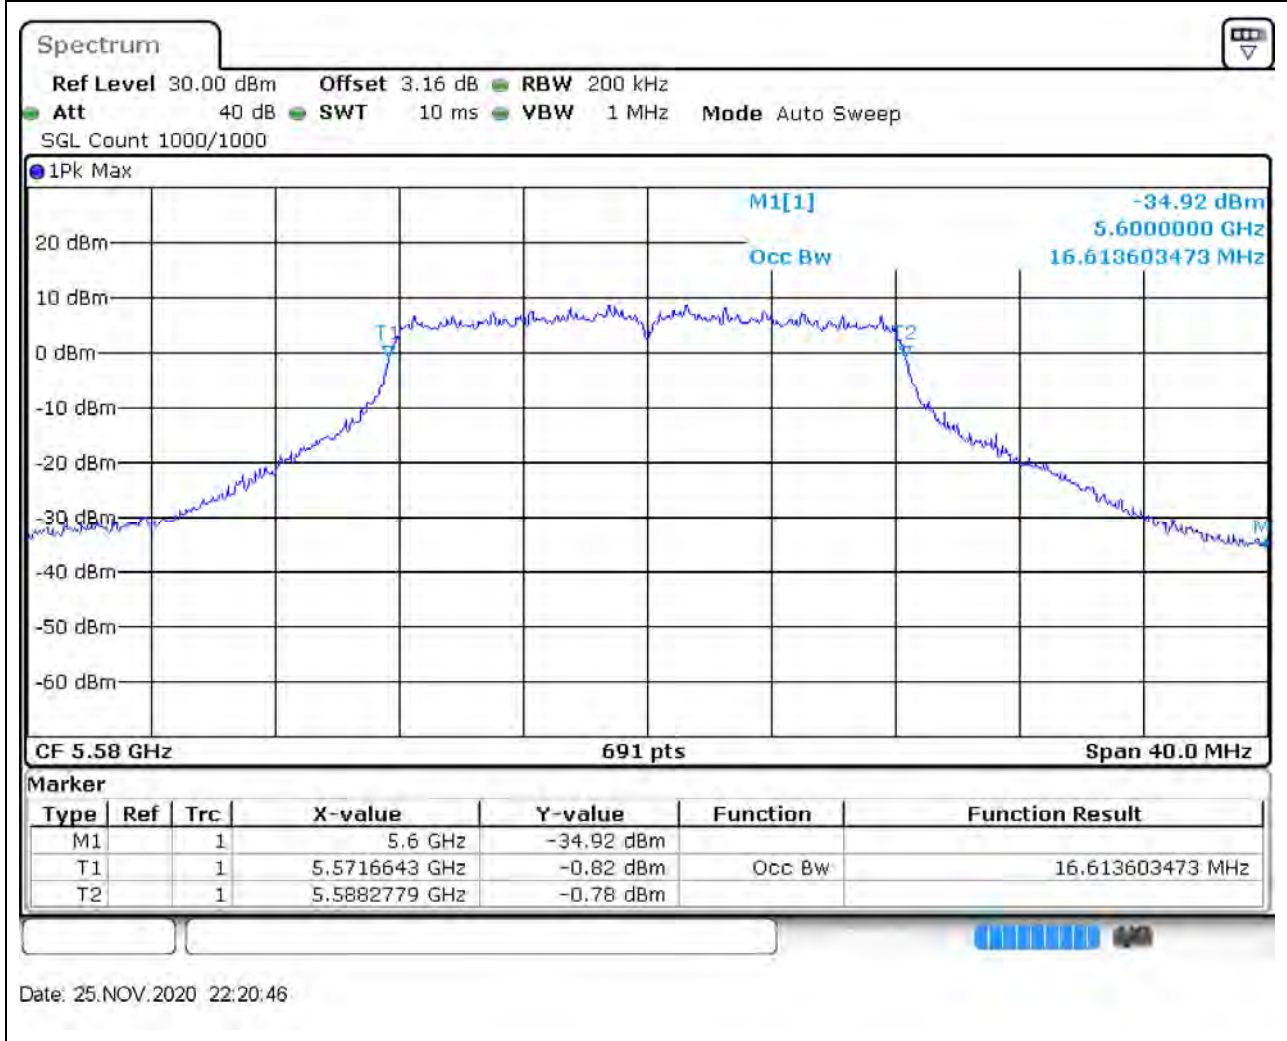

30. 802.11a_20M_Band3_M

30.1. A.2.2-99% Bandwidth(NTNV)

Center Frequency (MHz)	OBW Power (%)	RBW (MHz)	Detector	Limit (MHz)	OBW (MHz)	Verdict
5580	99	0.2	Peak	0	16.613603	Unknow