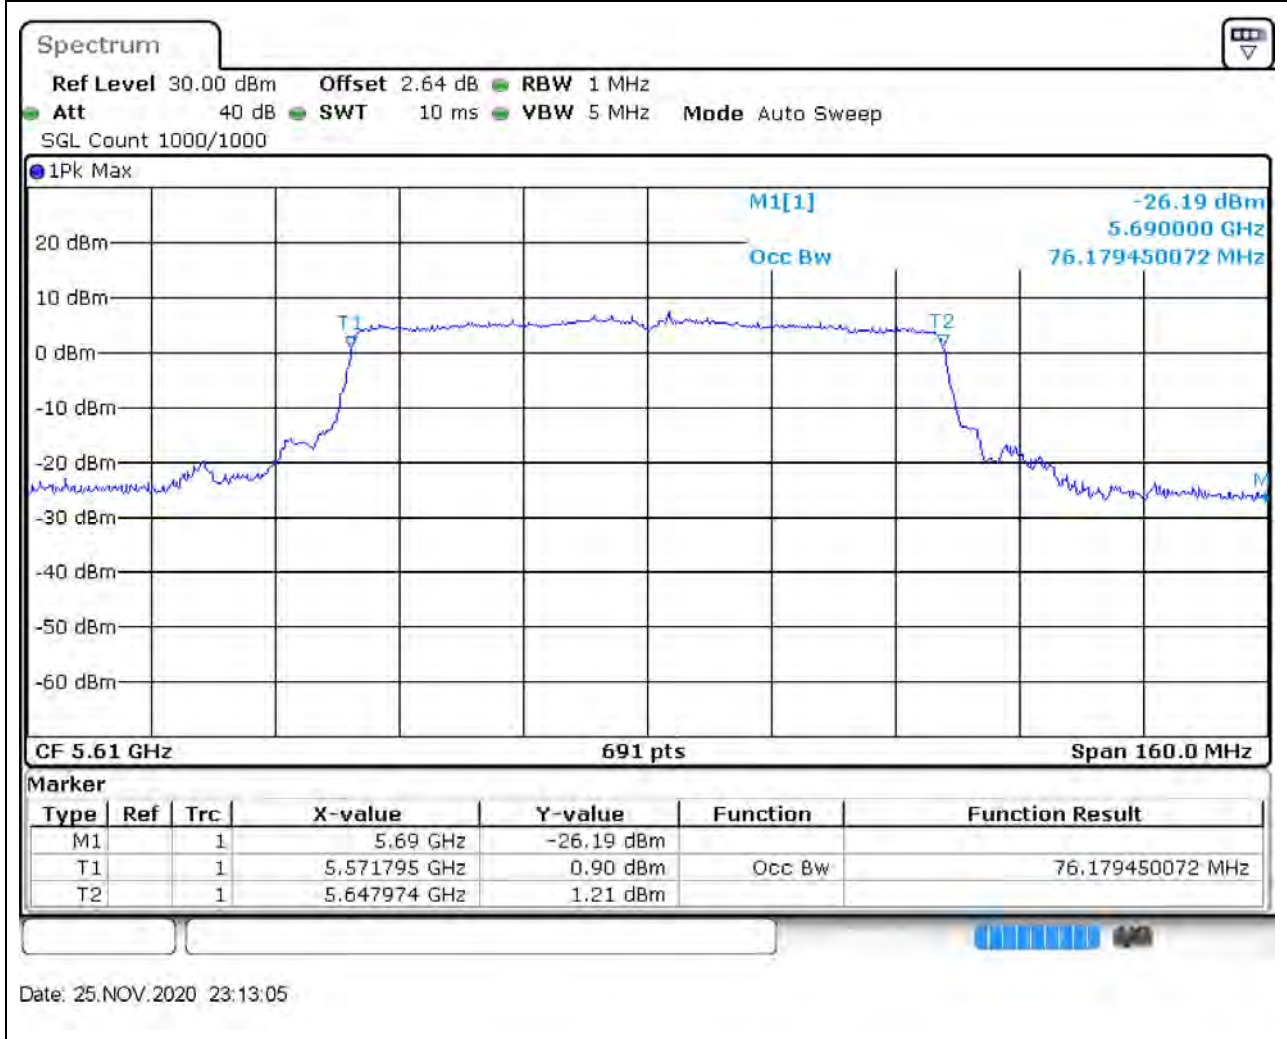

50. 802.11ac_80M_Band3_M

50.1. A.2.2-99% Bandwidth(NTNV)

Center Frequency (MHz)	OBW Power (%)	RBW (MHz)	Detector	Limit (MHz)	OBW (MHz)	Verdict
5610	99	1	Peak	0	76.17945	Unknow