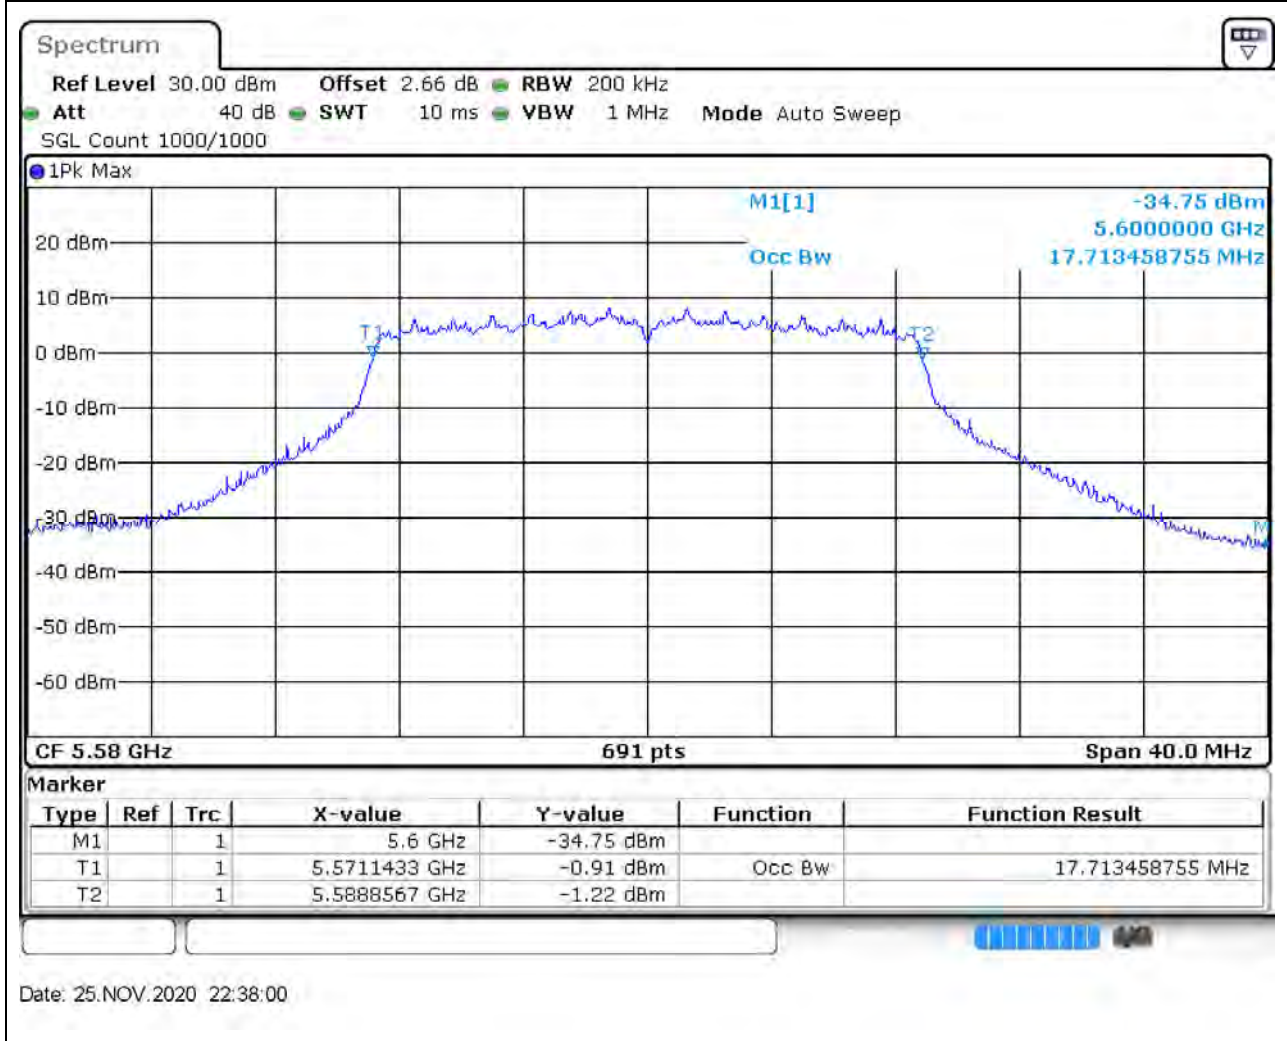

34. 802.11n_20M_Band3_M

34.1. A.2.2-99% Bandwidth(NTNV)

Center Frequency (MHz)	OBW Power (%)	RBW (MHz)	Detector	Limit (MHz)	OBW (MHz)	Verdict
5580	99	0.2	Peak	0	17.713459	Unknow