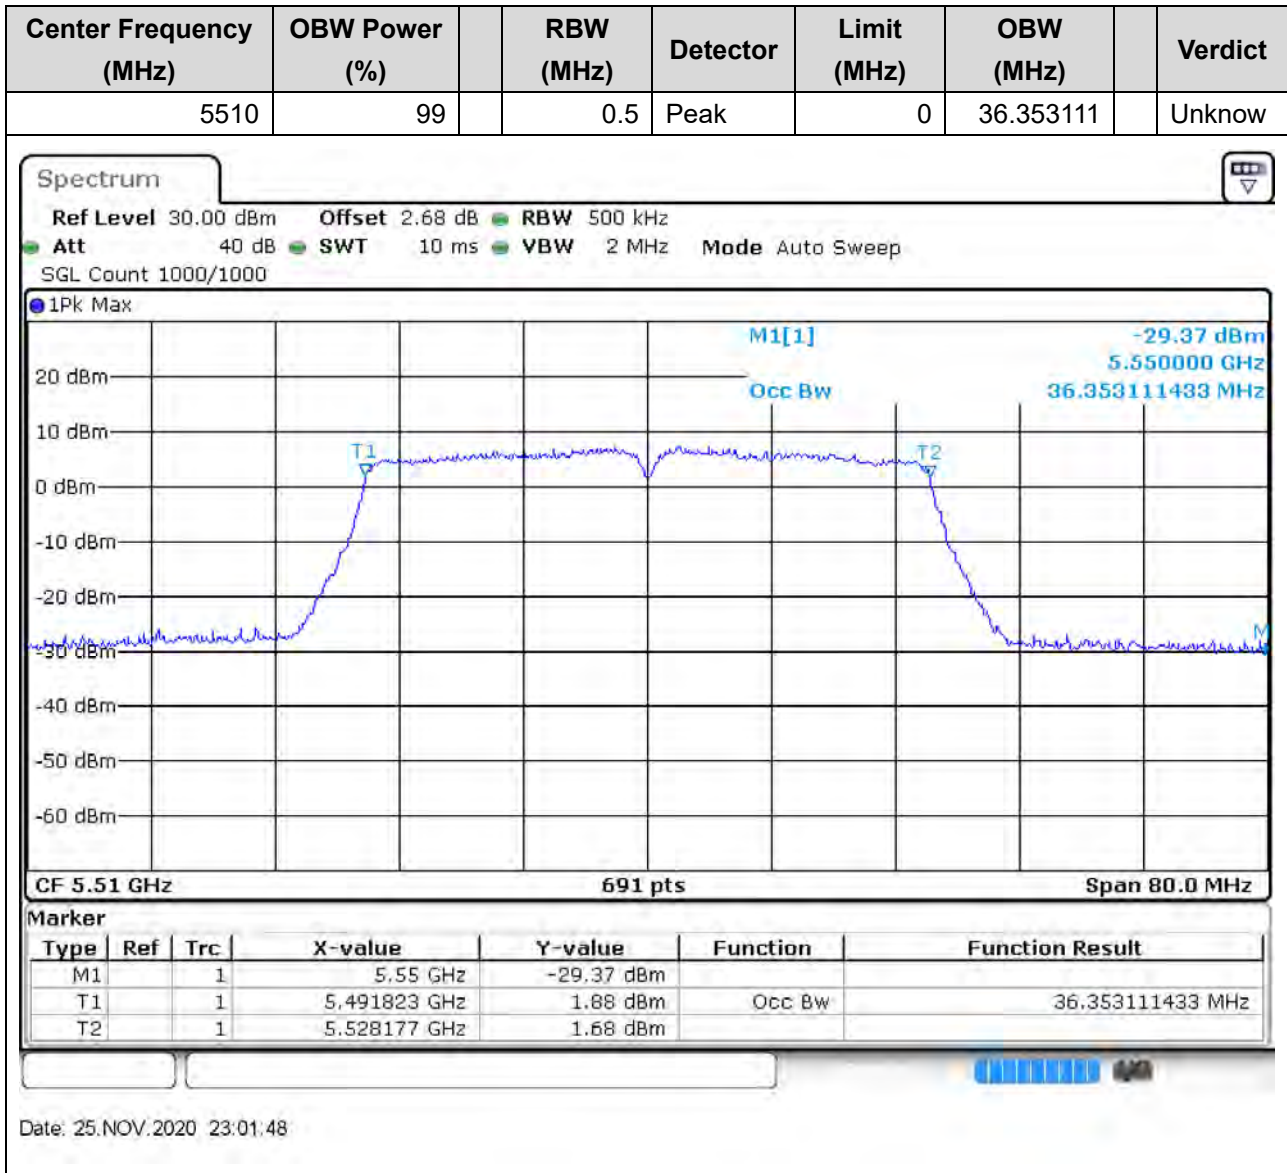

45. 802.11ac_40M_Band3_L

45.1. A.2.2-99% Bandwidth(NTNV)