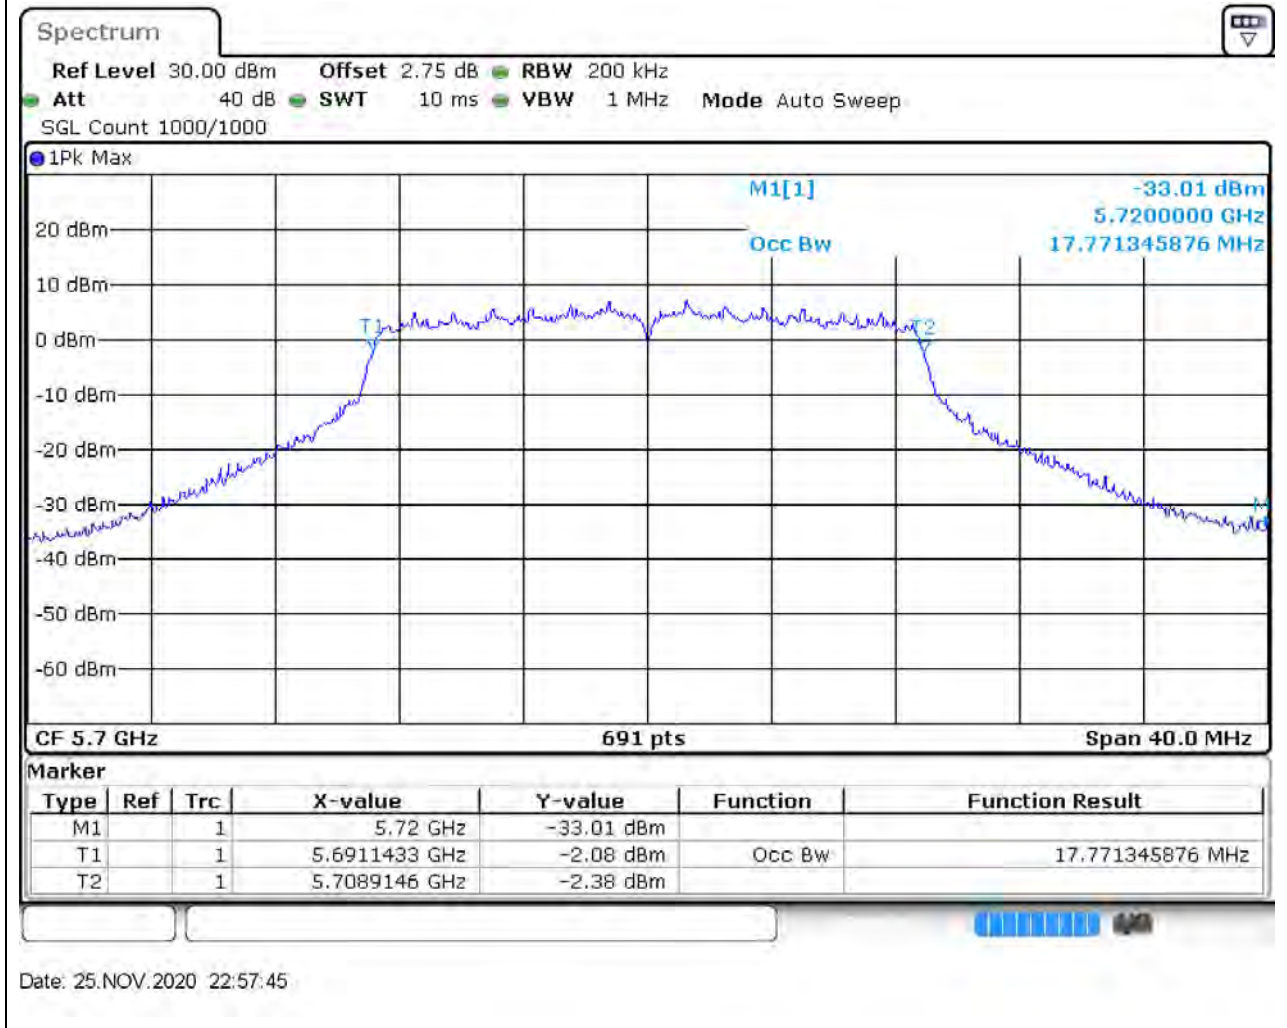

43. 802.11ac_20M_Band3_H

43.1. A.2.2-99% Bandwidth(NTNV)

Center Frequency (MHz)	OBW Power (%)	RBW (MHz)	Detector	Limit (MHz)	OBW (MHz)	Verdict
5700	99	0.2	Peak	0	17.771346	Unknow