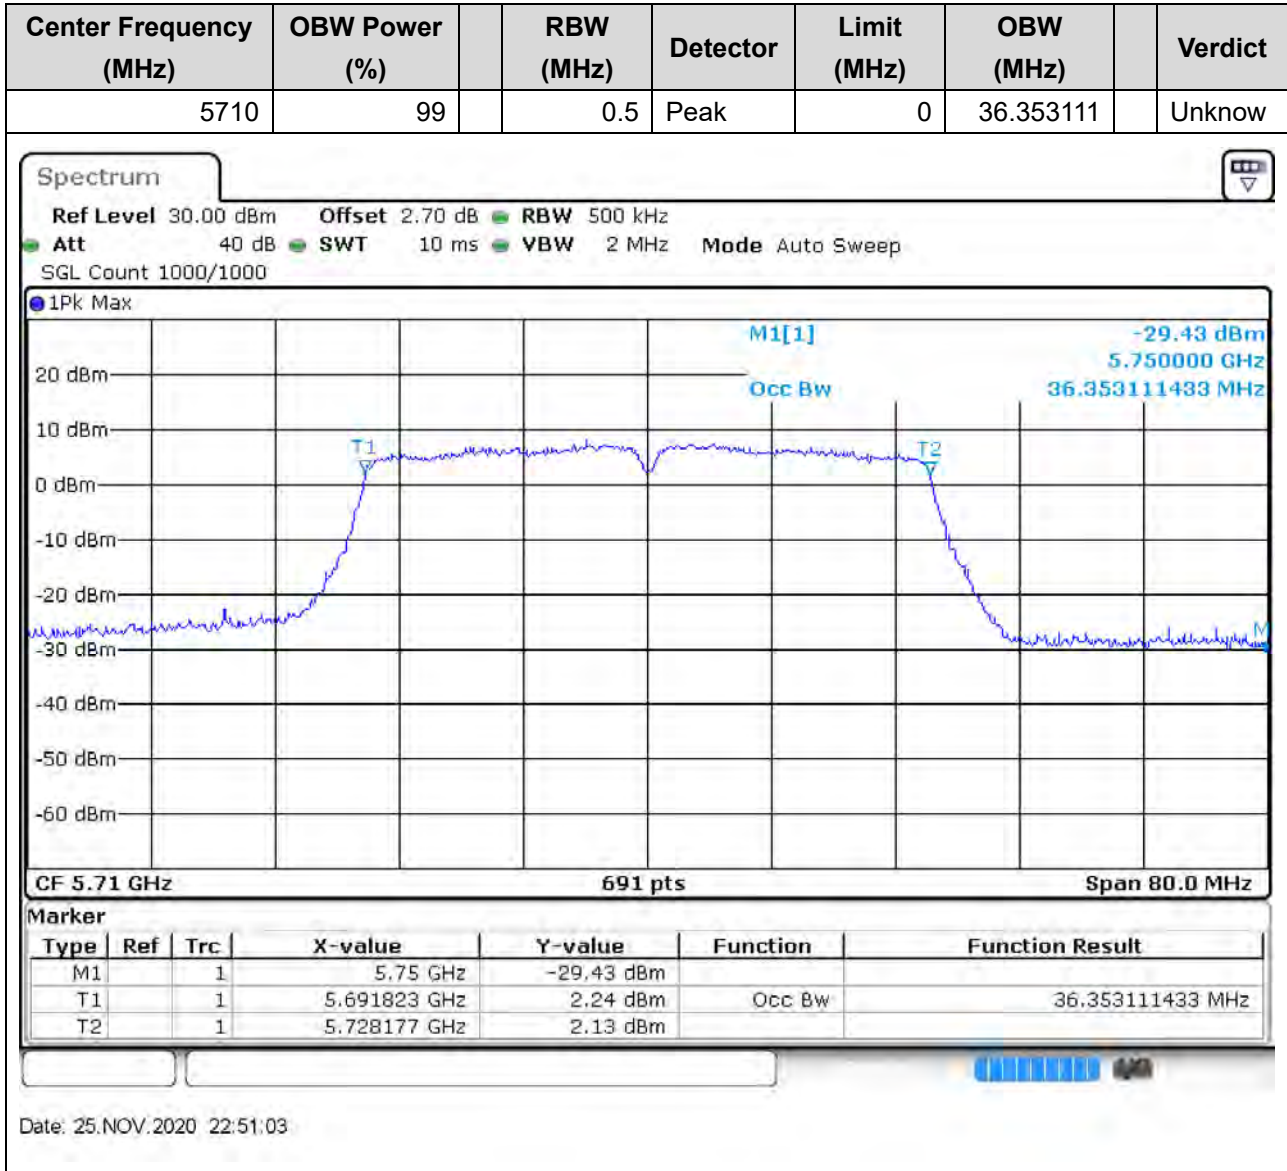

40. 802.11n_40M_Band3_142

40.1. A.2.2-99% Bandwidth(NTNV)