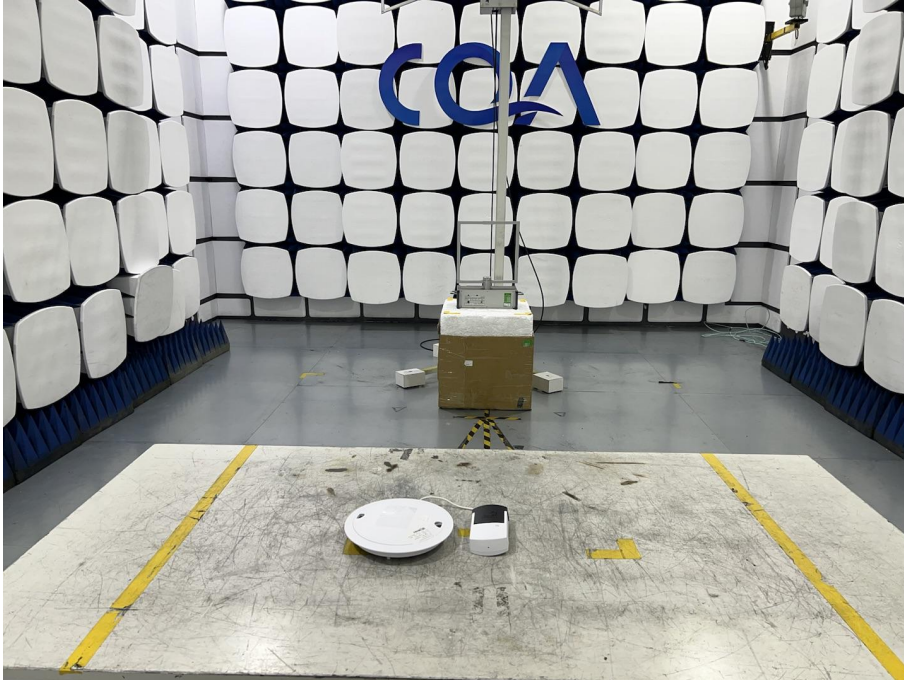

1 Photographs - EUT Test Setup

1.1 Radiated Spurious Emission

9kHz~30MHz:

30MHz~1GHz:

Above 1GHz: